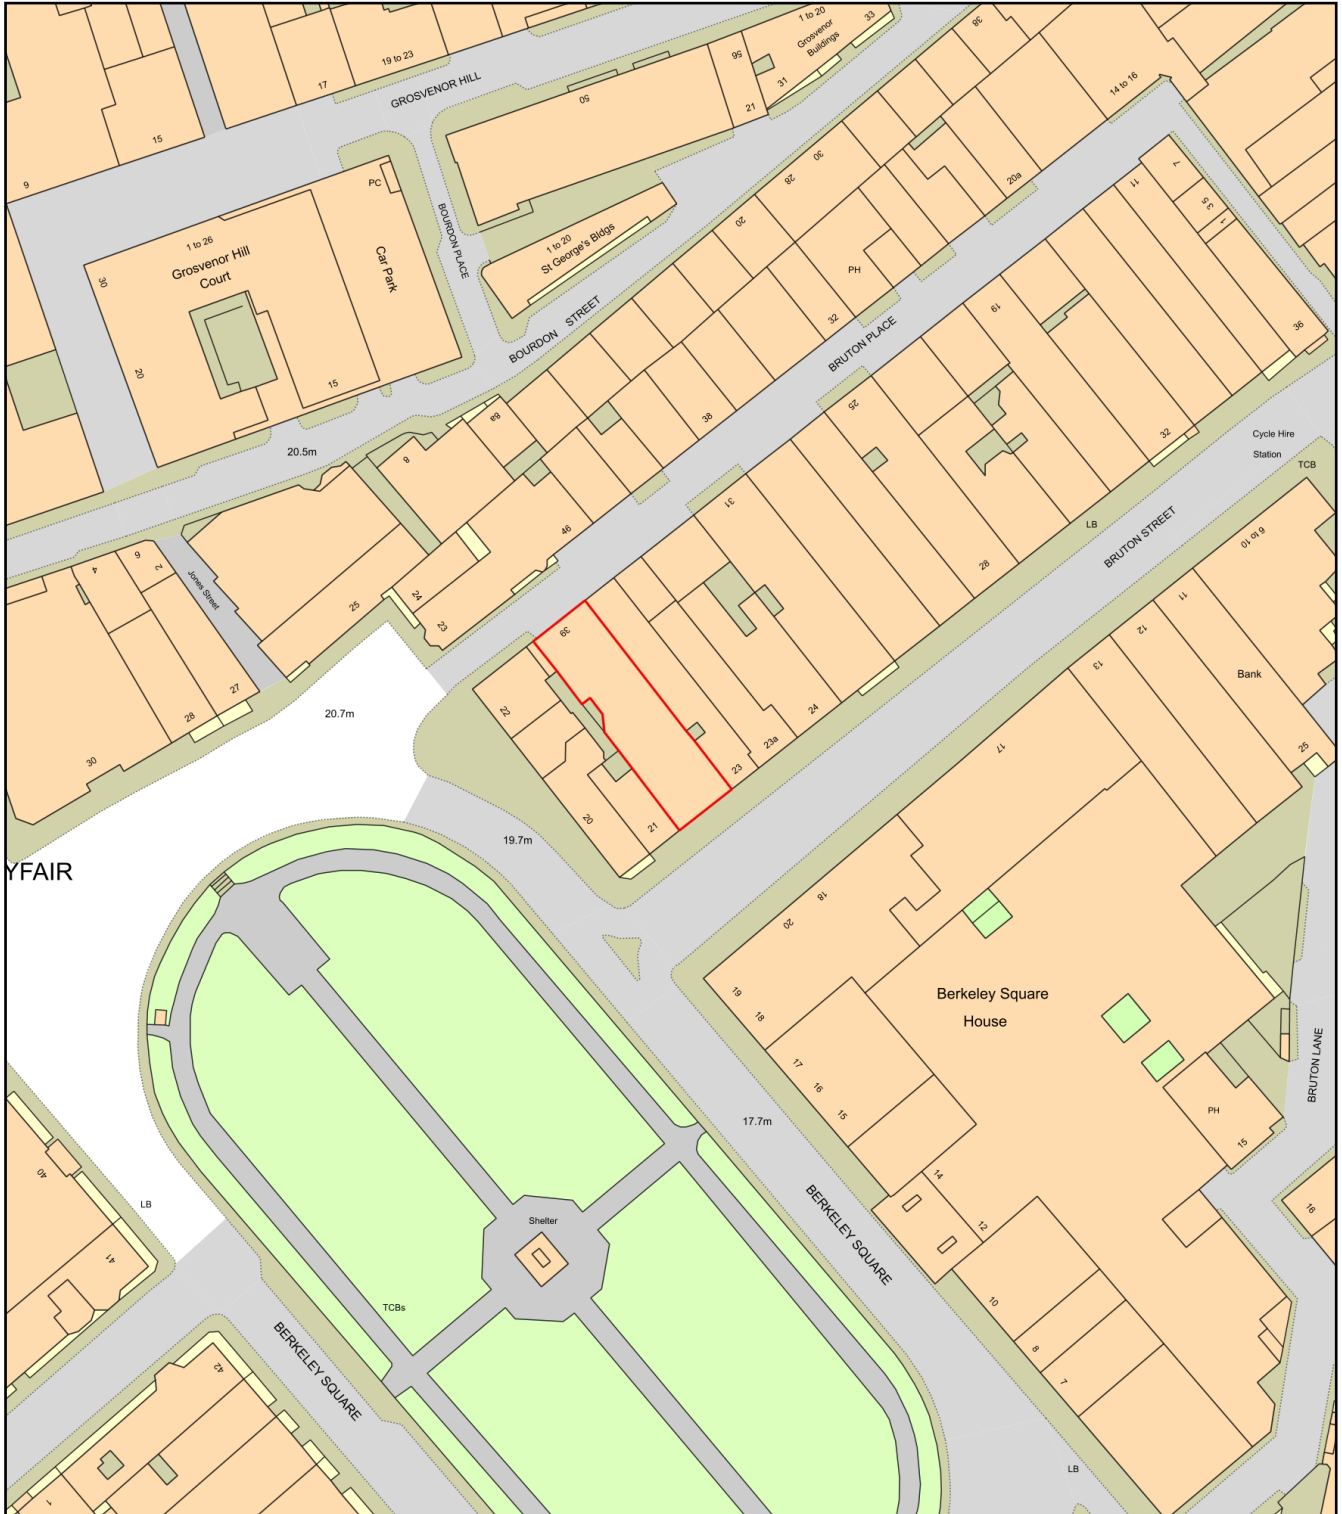

MMG Bruton Street - Location Plan

Plan Produced for: **Maison Margiela**

Date Produced: 11 Aug 2021

Plan Reference Number: TQRQM21223083705334

Scale: 1:1250 @ A4