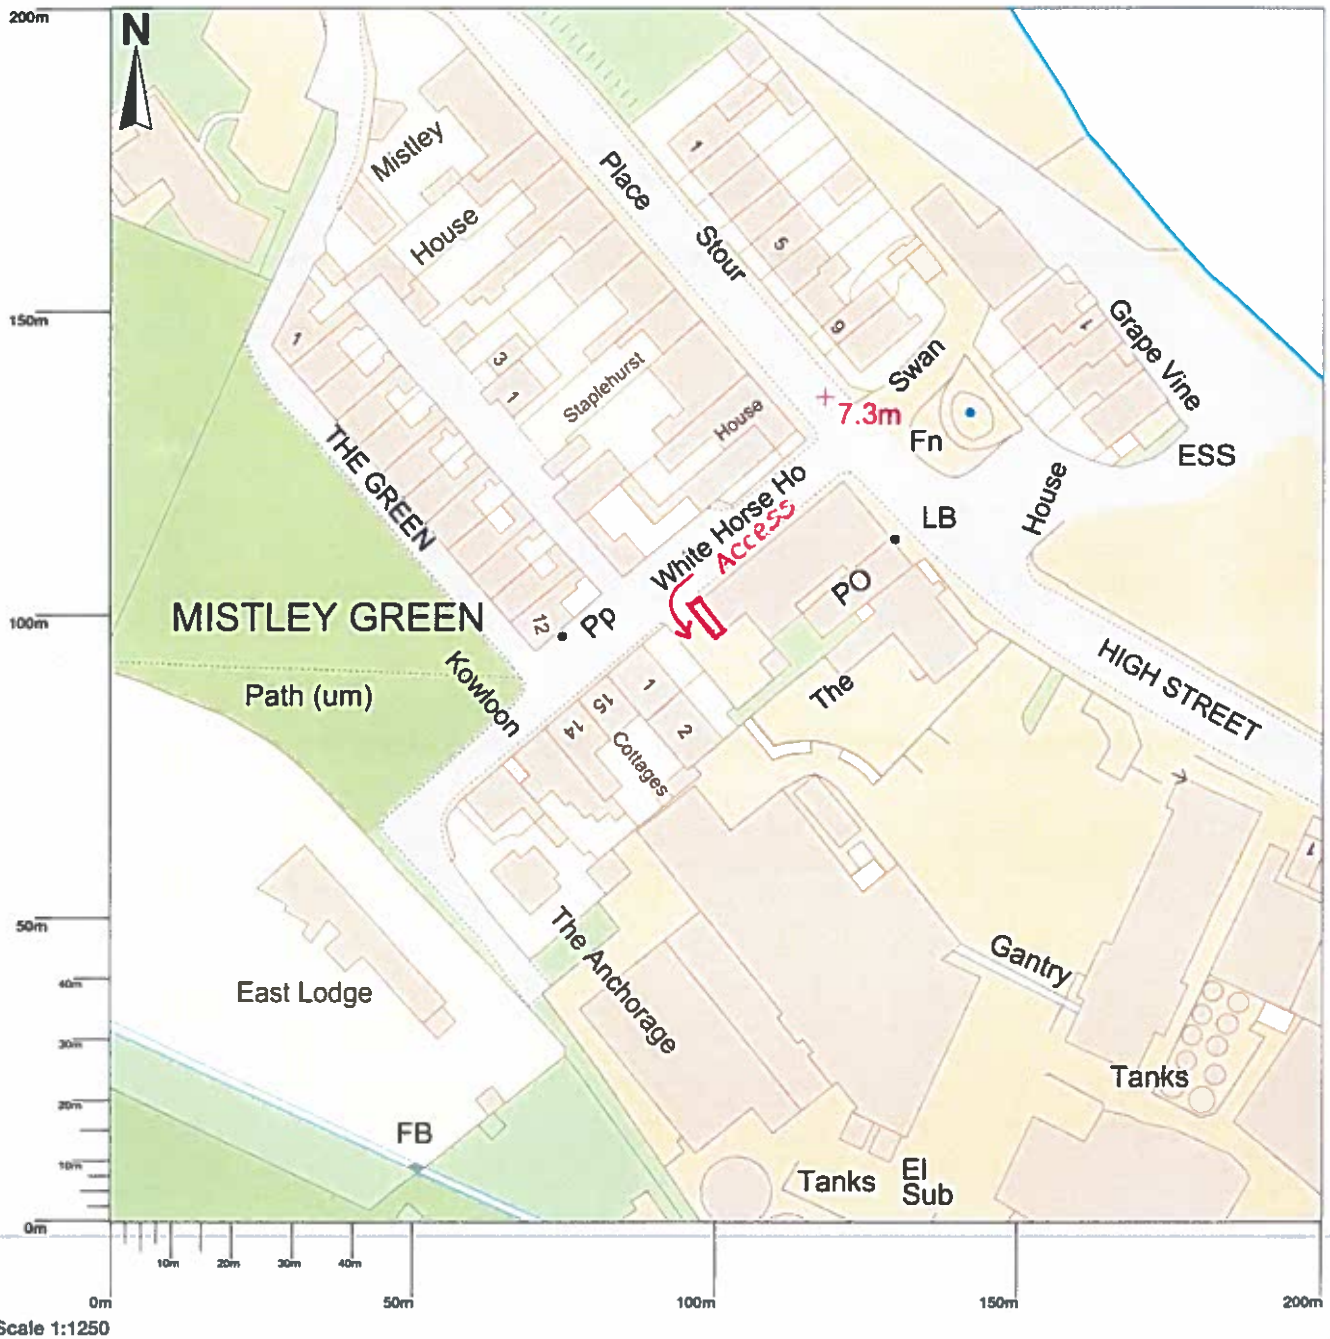

3 Thorn Mews, The Green, Mistley, Manningtree, CO11 1EY

Map area bounded by: 611588,231727 611788,231927. Produced on 20 July 2021 from the OS National Geographic Database. Reproduction in whole or part is prohibited without the prior permission of Ordnance Survey. © Crown copyright 2021. Supplied by UKPlanningMaps.com a licensed OS partner (100054135). Unique plan reference: p4b/664410/900255