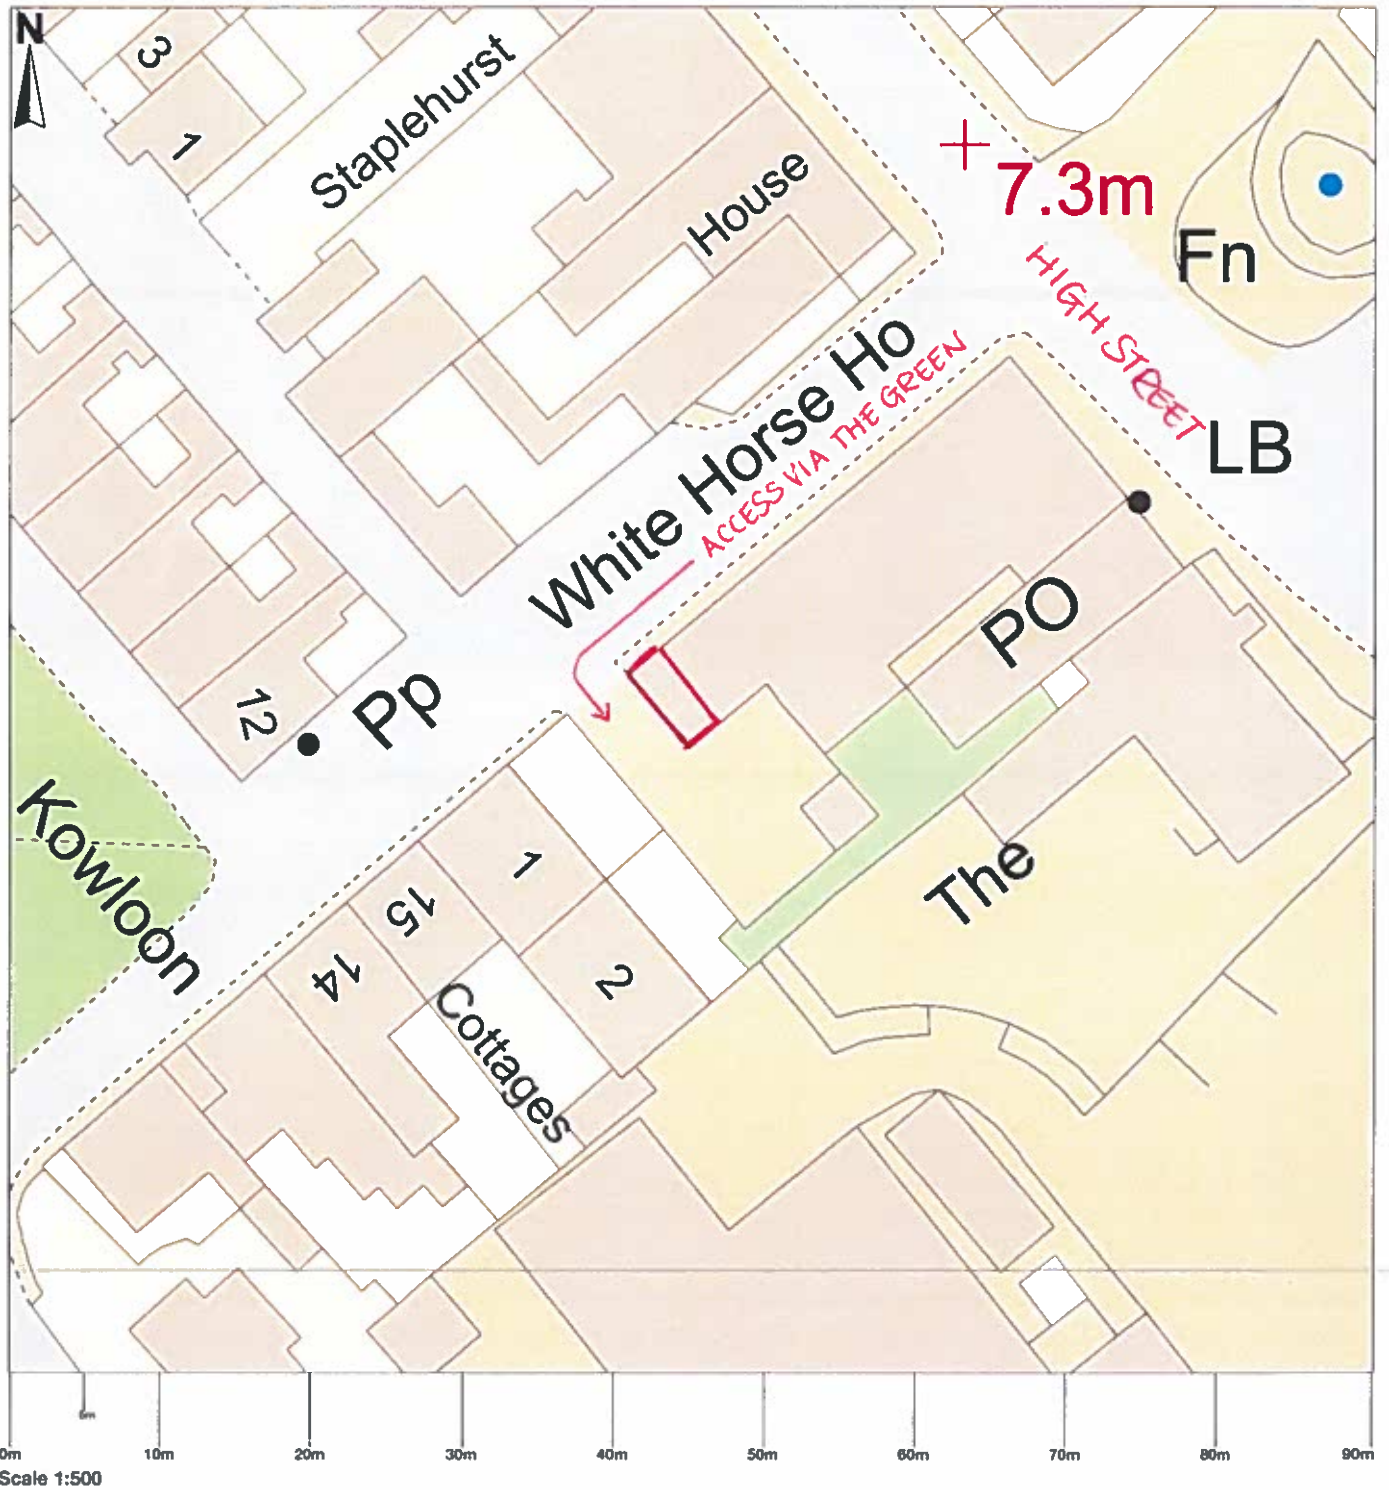

3 Thorn Mews, The Green, Mistle, Manningtree, CO11 1EY

Map area bounded by: 611643,231782 611733,231872. Produced on 20 July 2021 from the OS National Geographic Database. Reproduction in whole or part is prohibited without the prior permission of Ordnance Survey. © Crown copyright 2021. Supplied by UKPlanningMaps.com a licensed OS partner (100054135). Unique plan reference: b90c/664410/900252