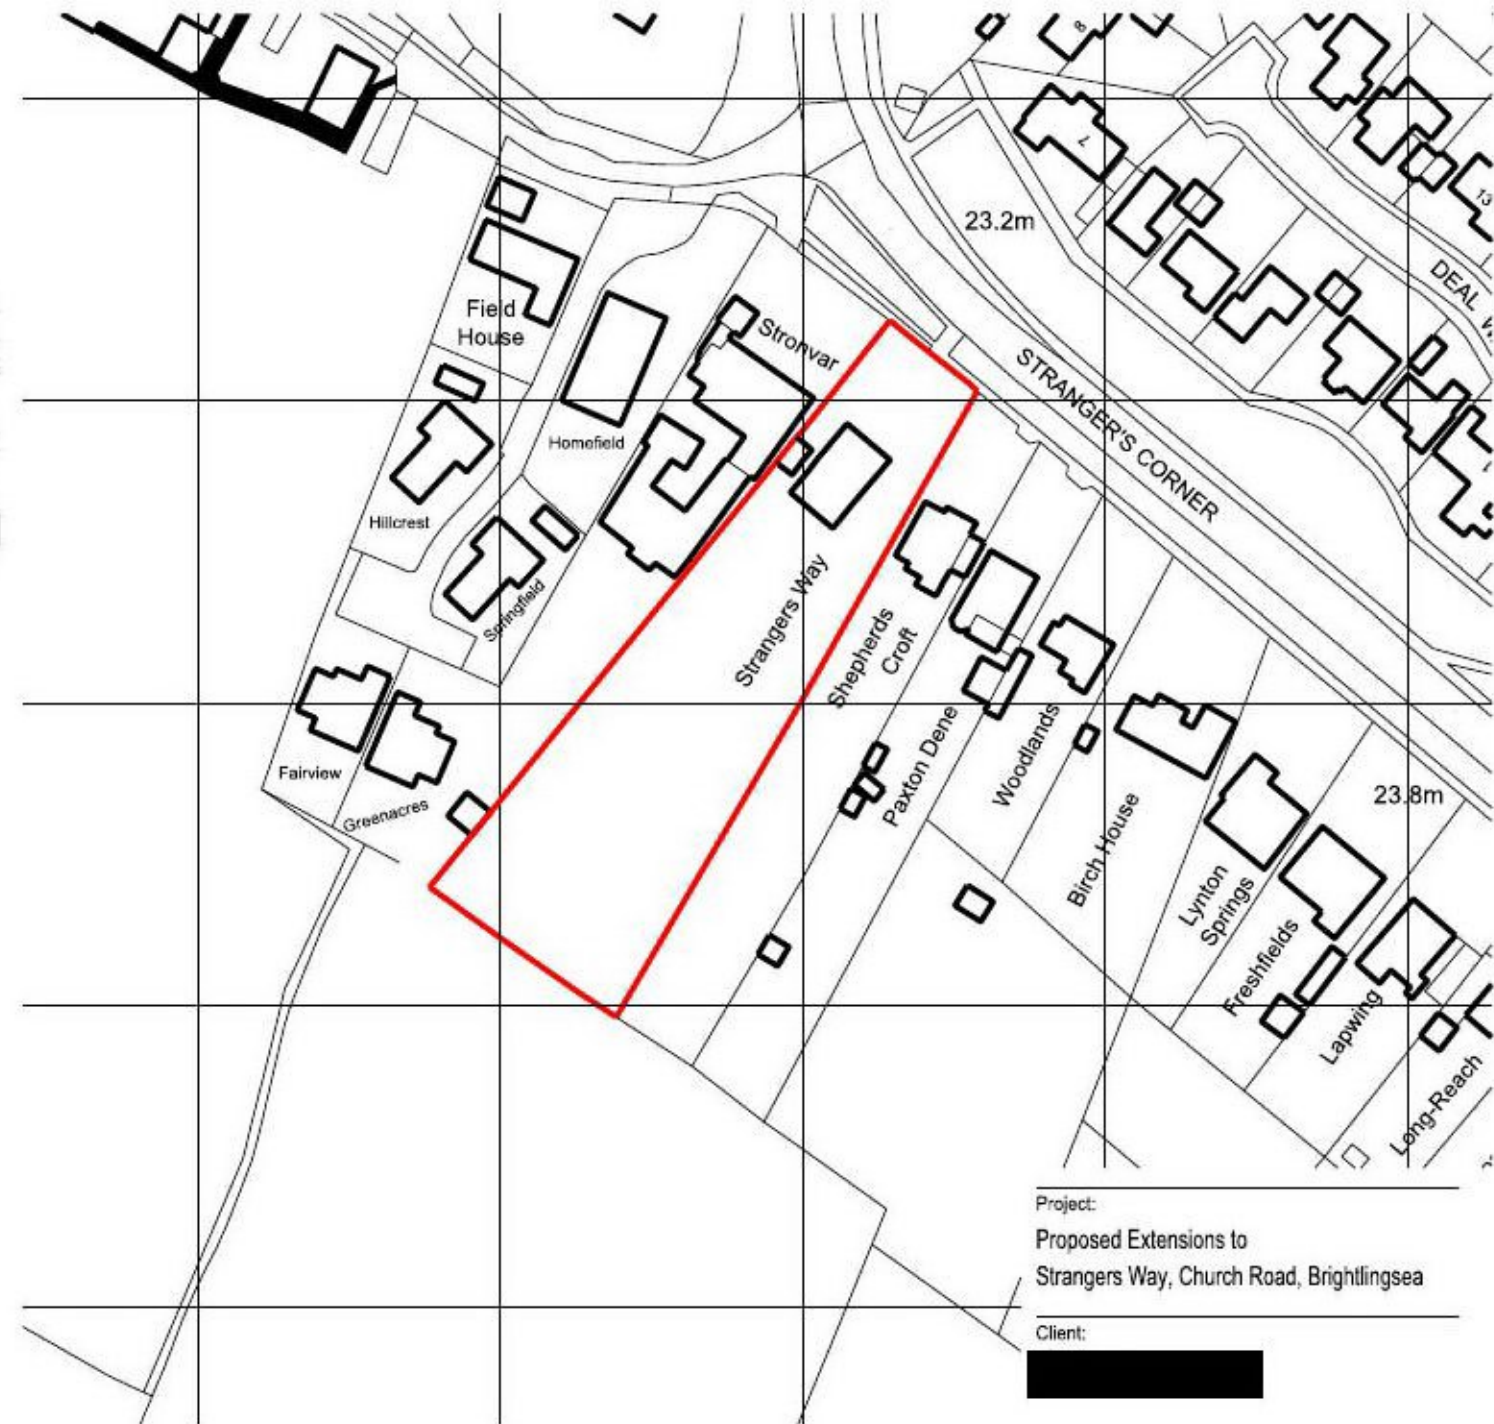

Block Plan Scale 1:500

Location Plan Scale 1:1250

Project:
Proposed Extensions to
Strangers Way, Church Road, Brightlingsea

Client:
[Redacted]

Drawing Title:
Location & Block Plans

Project Ref. / Drawing No. **PA001A**

Scale:	Date:	Drawn:
As Noted @ A3	Jan 2020	JK

k4 design
PLANNING & DESIGN SERVICES
24 Firs Road
West Mersea
Colchester
CO5 8JS

[Redacted]

Do not scale this drawing. Work to figured dimensions only. This drawing is copyright of k4 design and should only be reproduced with their express permission.