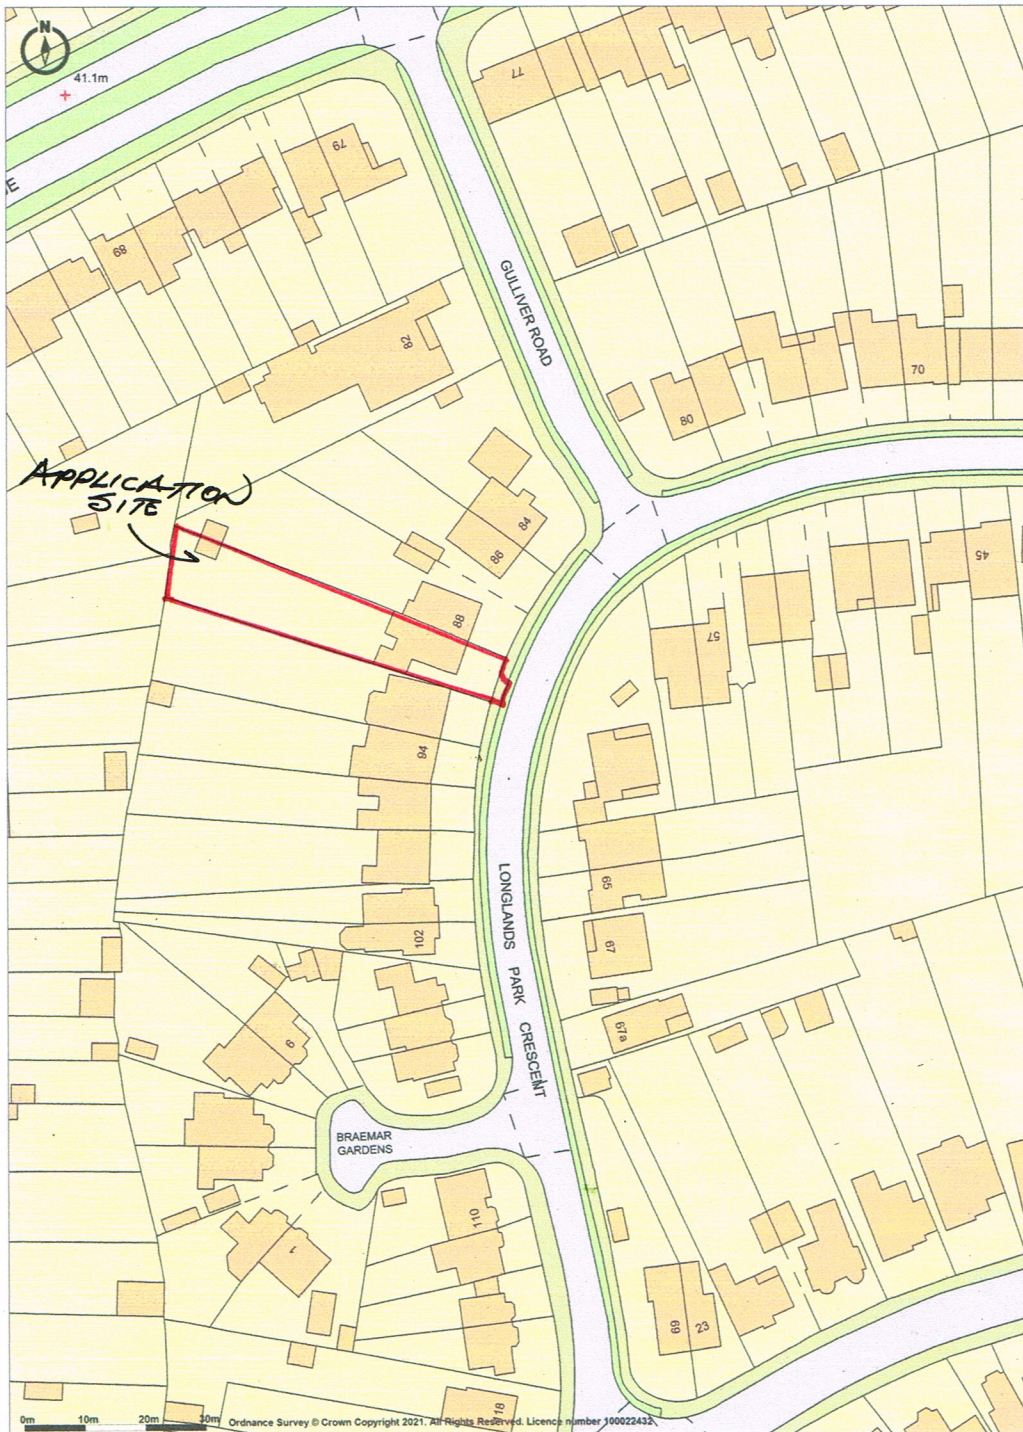

90 Longlands Park Crescent, Sidcup DA15 7NQ

Promap
LANDMARK INFORMATION

Ordnance Survey Crown Copyright 2021. All rights reserved.
Licence number 100022432.
Plotted Scale - 1:1250. Paper Size - A4