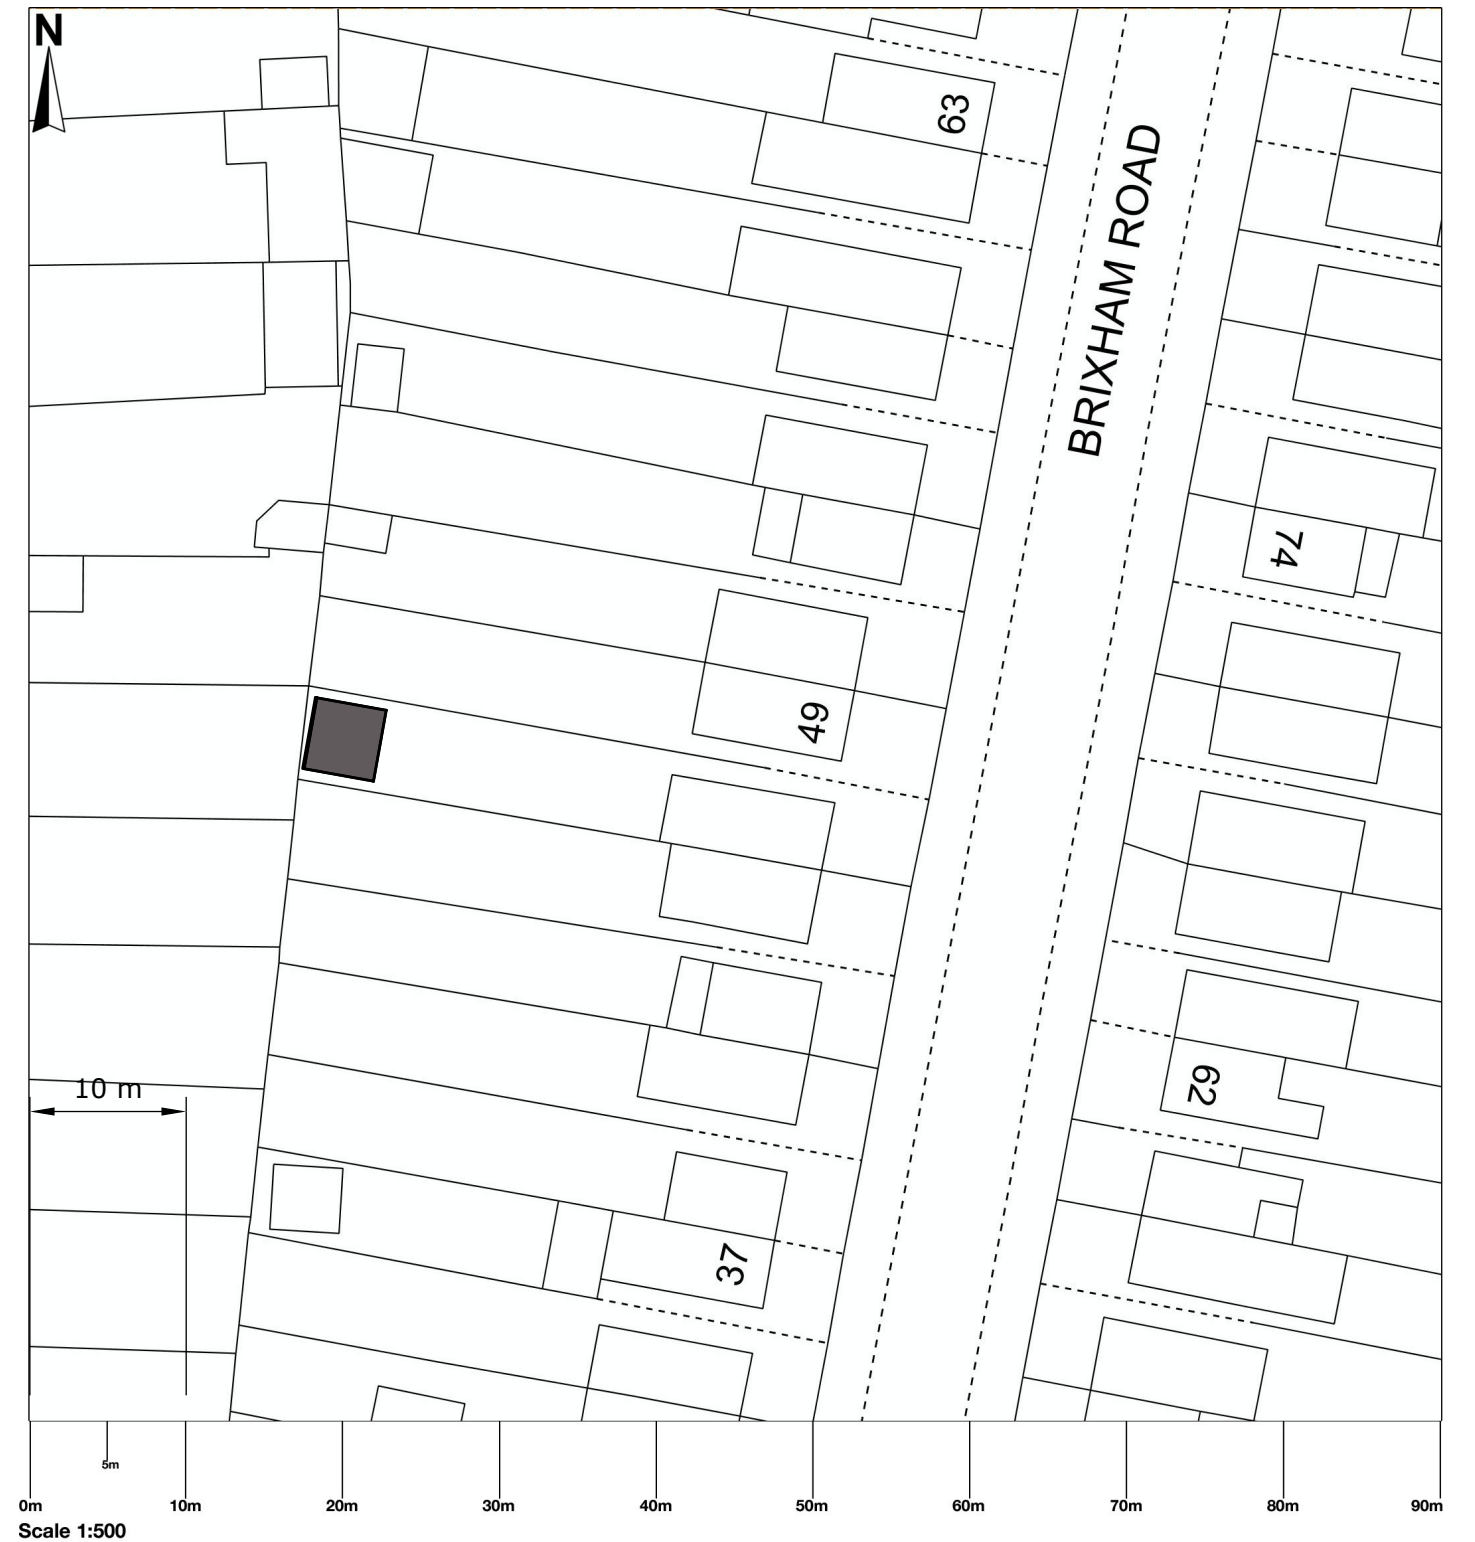

47 Brixham Road, Welling, DA16 1EH

47 Brixham Road, Welling, DA16 1EH

Map area bounded by: 547551,176662 547693,176804. Produced on 07 July 2021 from the OS National Geographic Database. Reproduction in whole or part is prohibited without the prior permission of Ordnance Survey. © Crown copyright 2021. Supplied by UKPlanningMaps.com a licensed OS partner (100054135). Unique plan reference: p2cuk/658179/891852

Map area bounded by: 547577,176688 547667,176778. Produced on 07 July 2021 from the OS National Geographic Database. Reproduction in whole or part is prohibited without the prior permission of Ordnance Survey. © Crown copyright 2021. Supplied by UKPlanningMaps.com a licensed OS partner (100054135). Unique plan reference: b90cuk/658179/891849