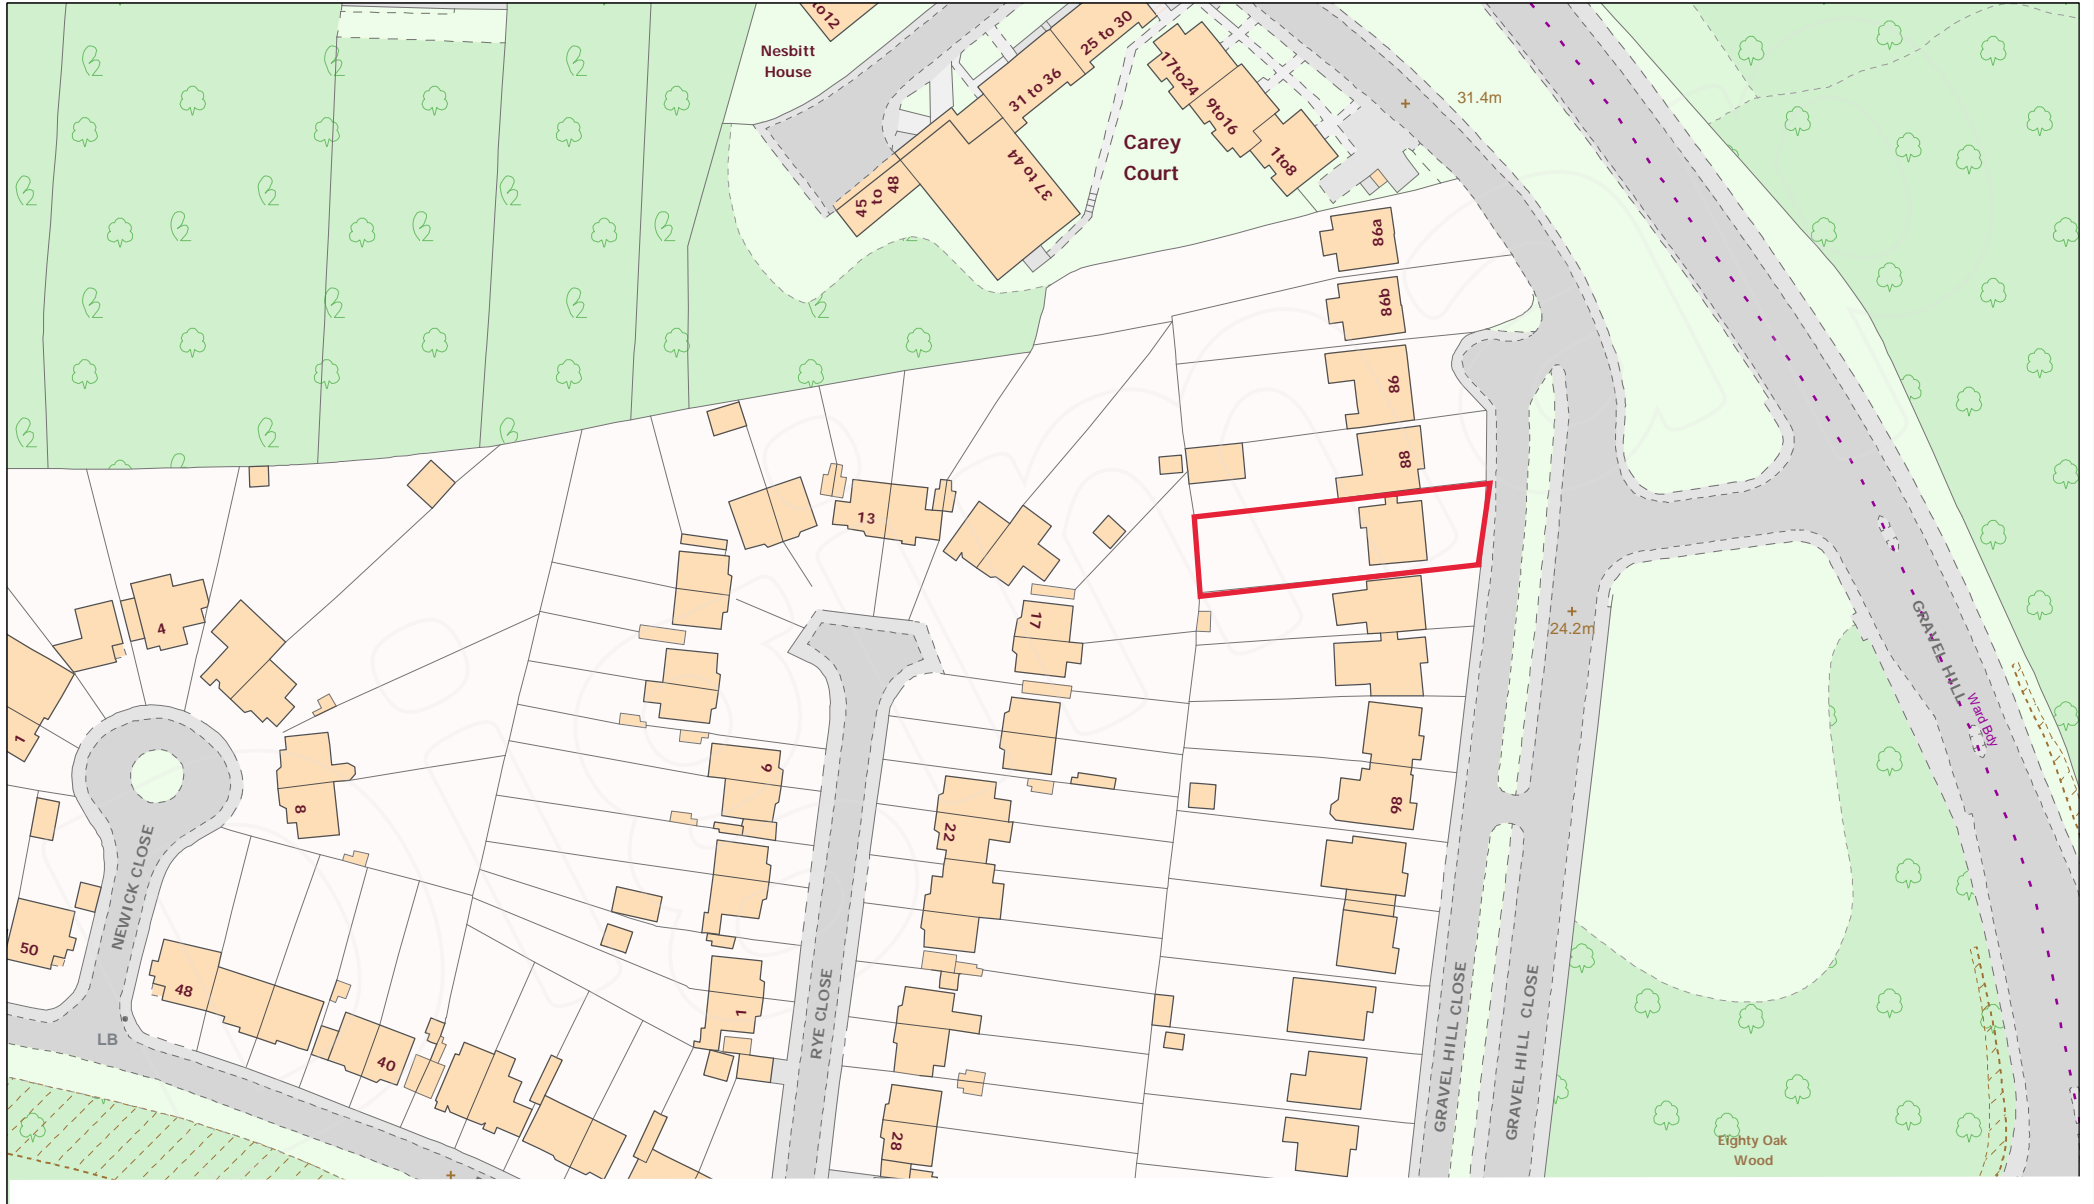

90 Gravel Hill

Scale 1:1250

Projection: British National Grid