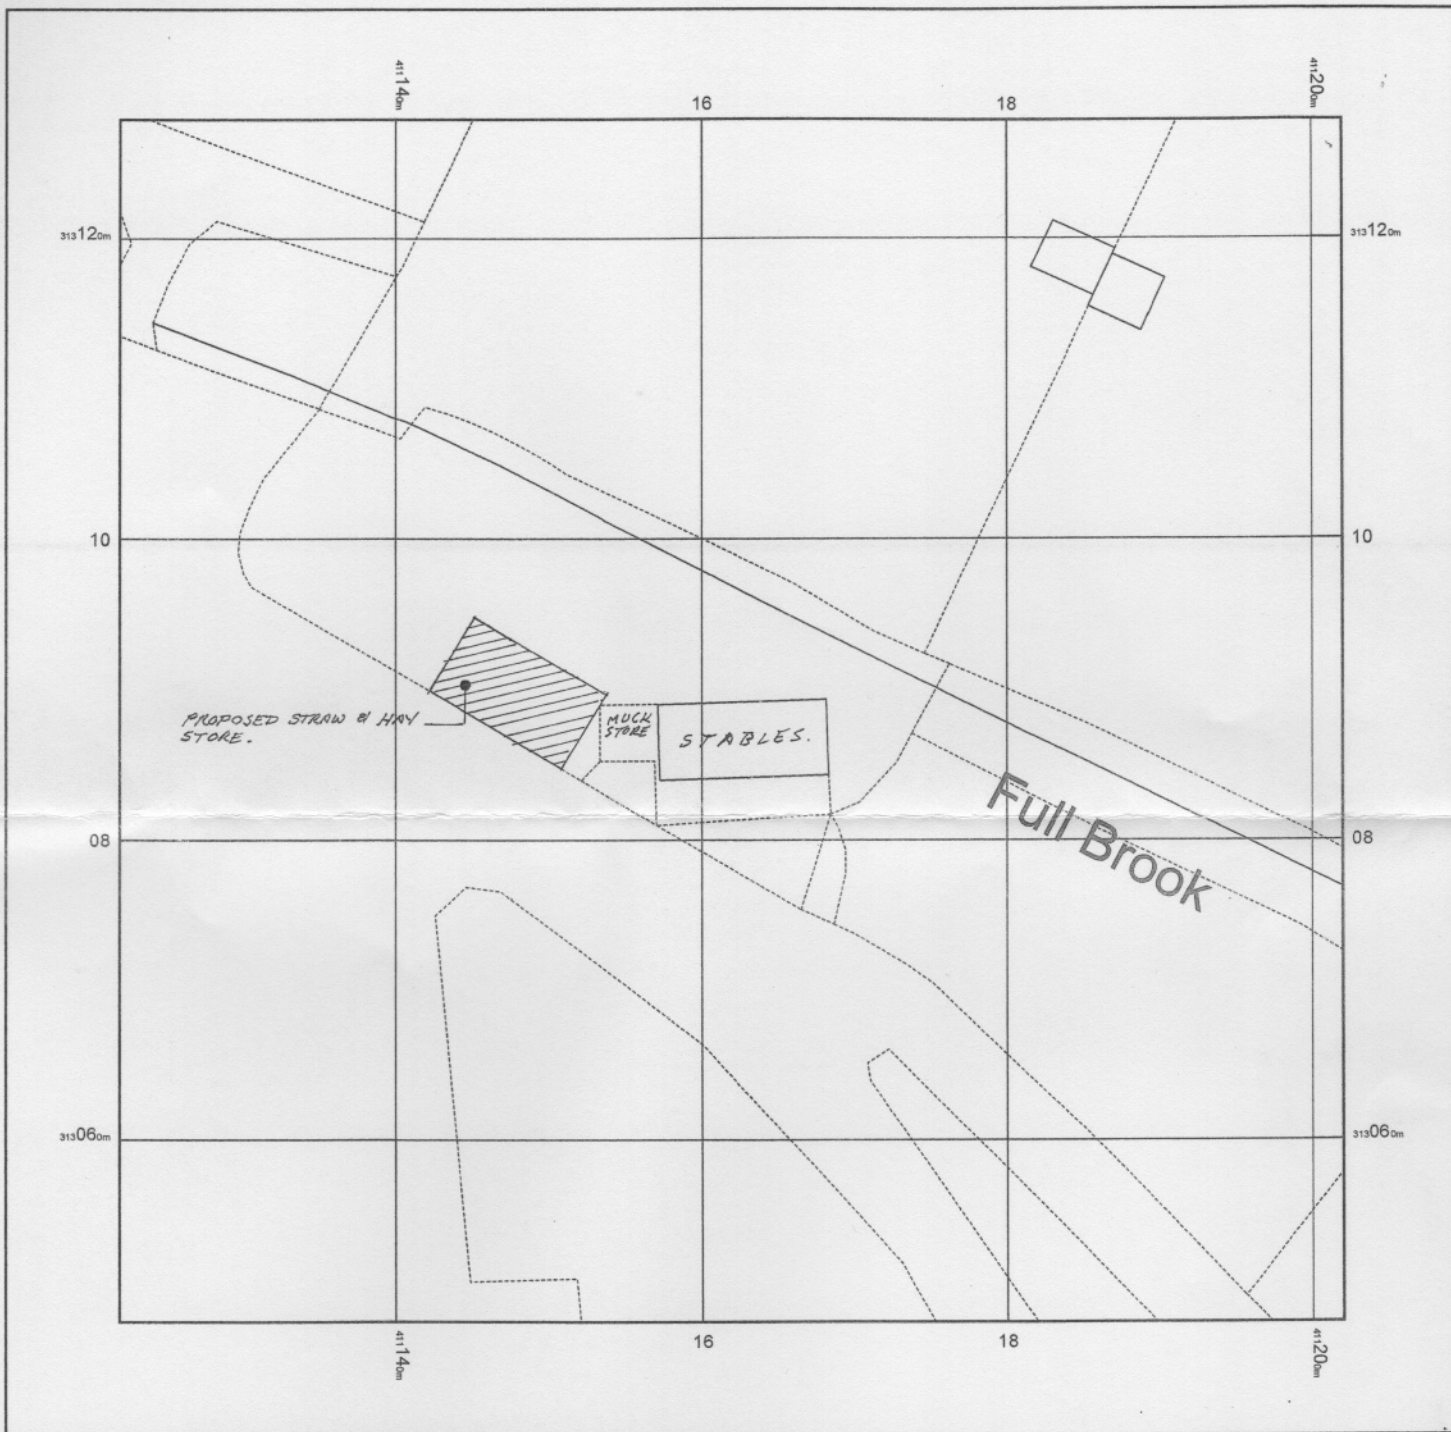

North

0m 1cm = 5m 25m

Scale 1:500

© Crown copyright and database rights 2021 Ordnance Survey 100048957. The representation of road, track or path is no evidence of a boundary or right of way. The representation of features as lines is no evidence of a property boundary.

Supplied by: www.ukmapcentre.com
Serial No: 217525
Centre Coordinates: 411162, 313088
Production Date: 30/06/2021 16:19:42

PROPOSED :