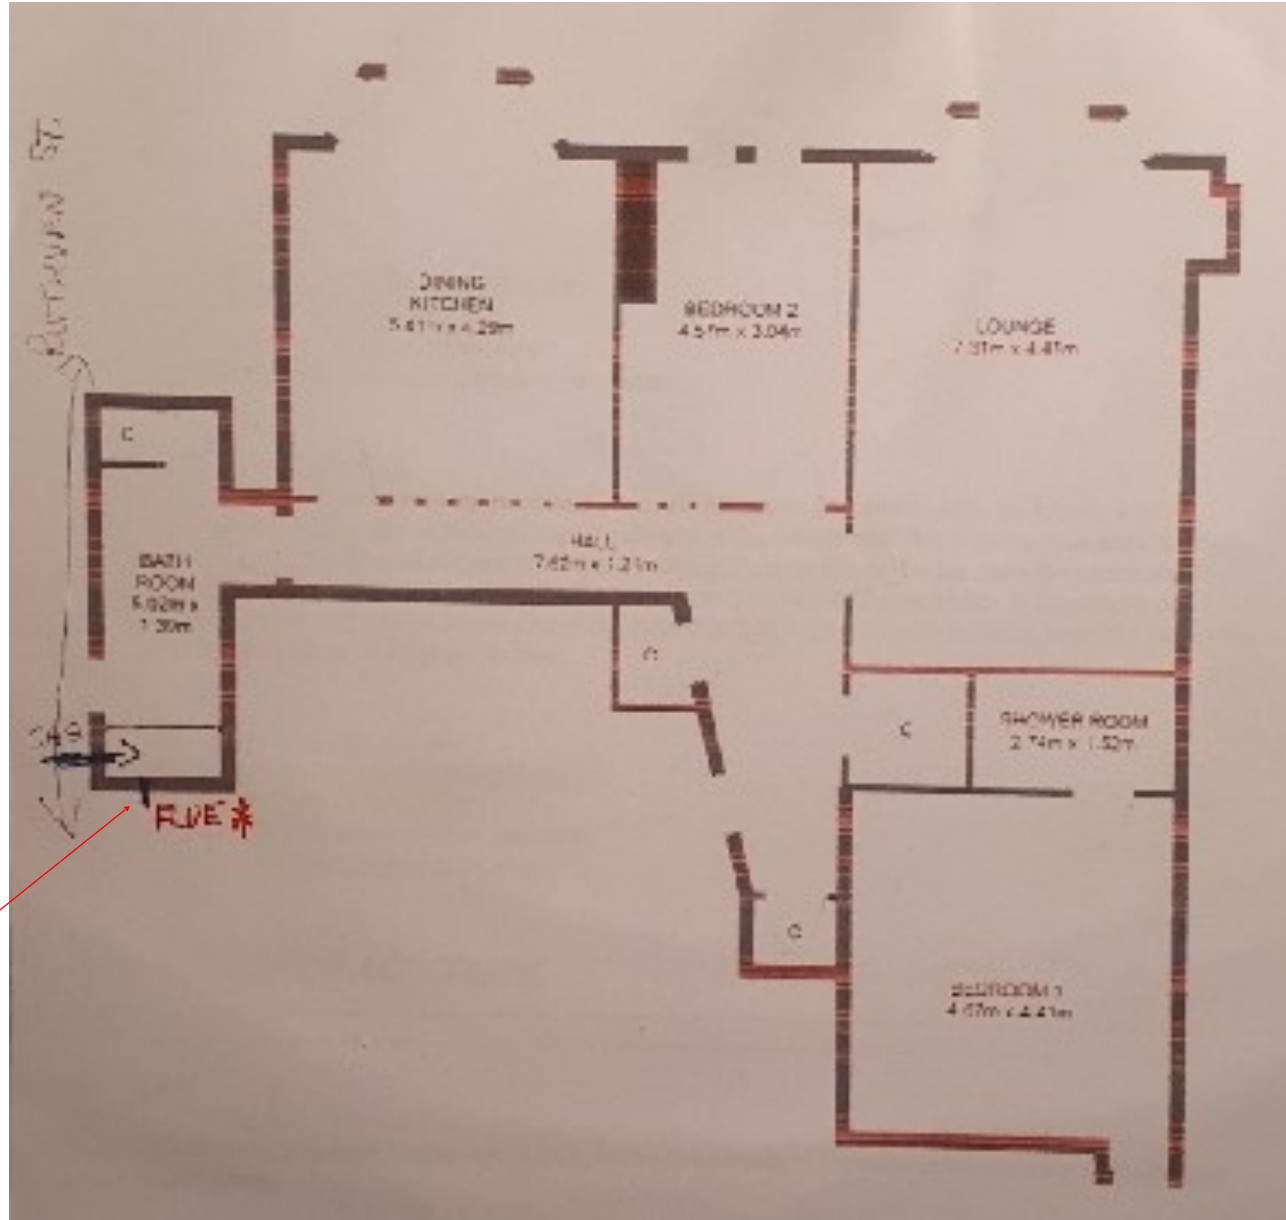

35A Athole Gardens  
Application for installation of gas supply and boiler

Front View -  
Looking from  
Athole Gardens

Basement  
Flat Location

Door into flat

Side View -  
Looking from  
Ruthven Street

Proposed location of  
boiler flue and gas  
entrance into flat is  
under the window

Side View -  
Looking from  
Ruthven Street

Proposed location of  
boiler flue is behind  
hedge in garden and  
on back wall from  
bathroom.

Bathroom window

Gas riser pipe will enter  
building above ground level  
and into bathroom  
to right of window

View from behind hedge

Existing Gas pipe

Side View –  
Looking from  
Ruthven Street

Existing Boiler Flues  
on Ruthven Street

## Floor Plan of flat

Ruthven Street

Proposed location of boiler flue and gas entrance in to flat is behind hedge