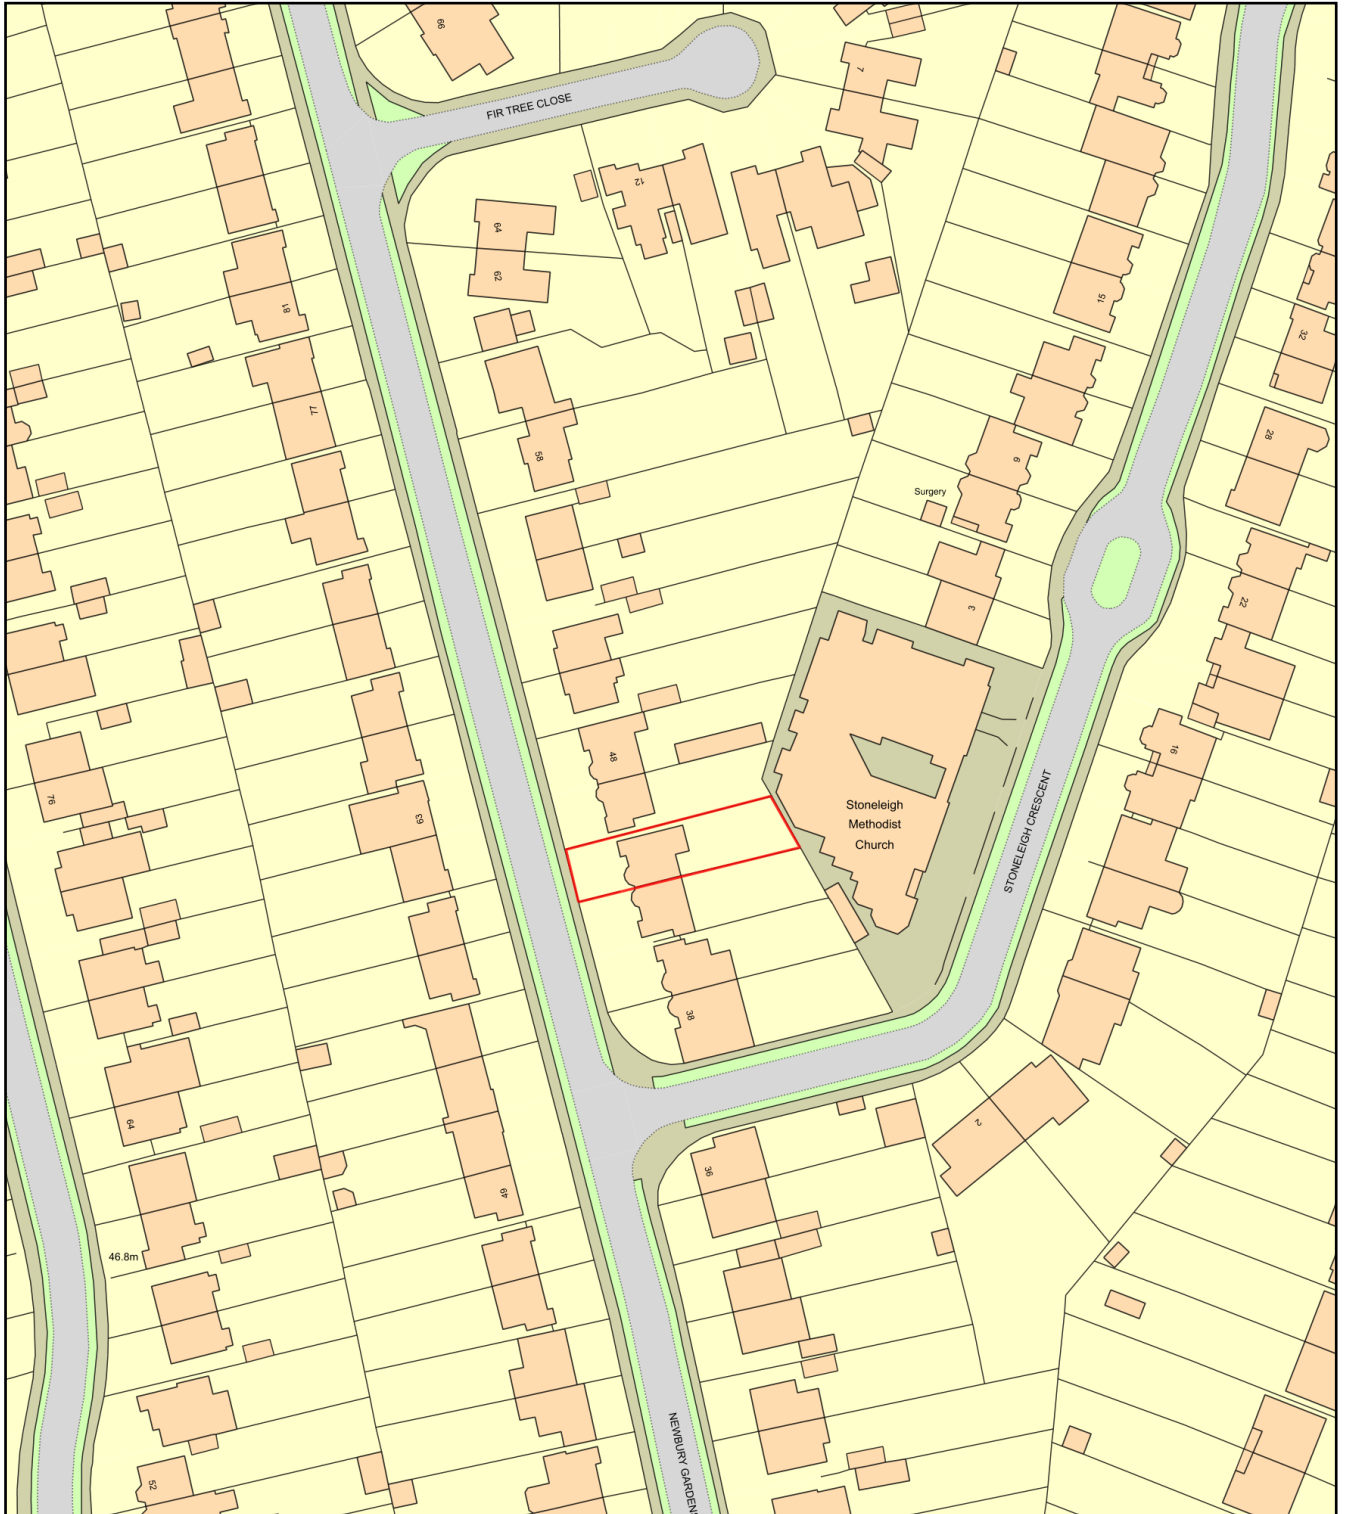

# 44 newbury

Plan Produced for: KRS Designs

Date Produced: 08 Aug 2021

Plan Reference Number: TQRQM21220131335443

Scale: 1:1250 @ A4