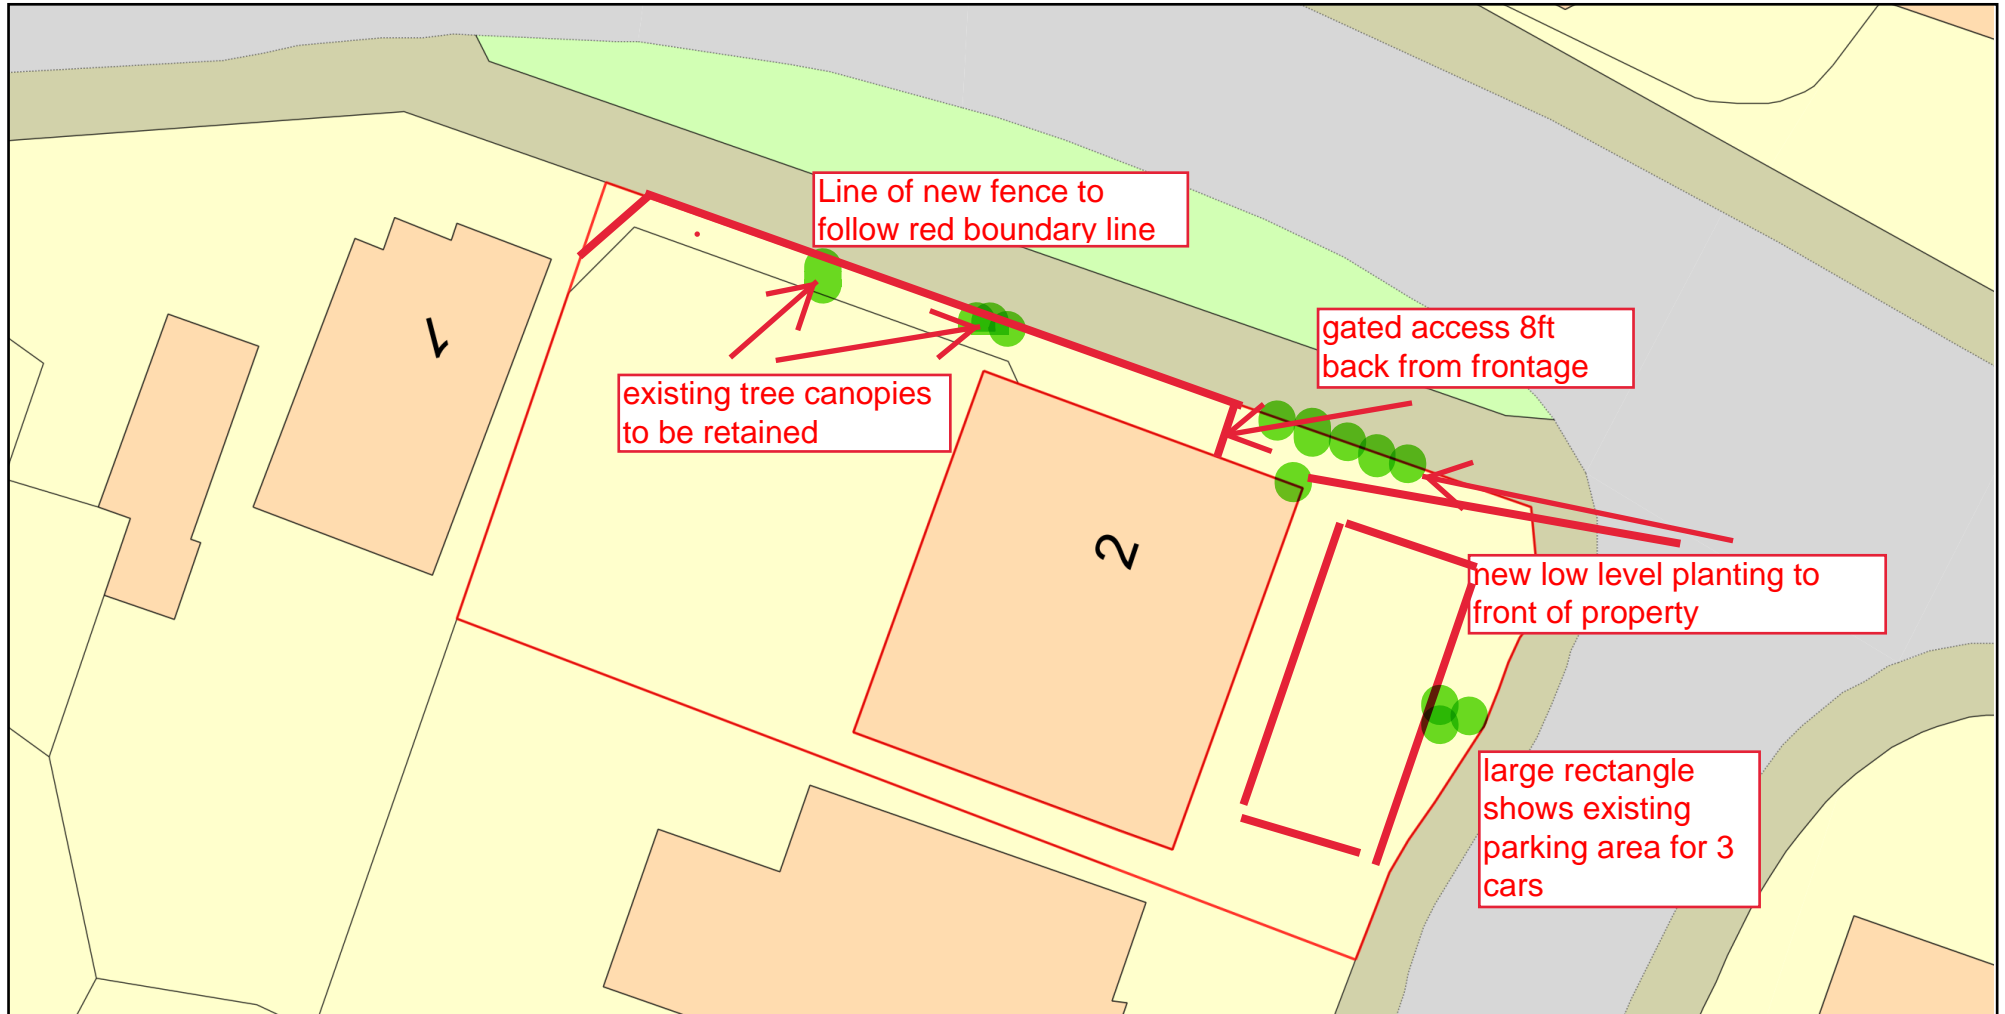

Blaby District Council Ref PP-09481048 fence move to boundary

Plan Produced for: Michael Holmes

Date Produced: 30 Mar 2021

Plan Reference Number: TQRQM21089145849159

Scale: 1:200 @ A4