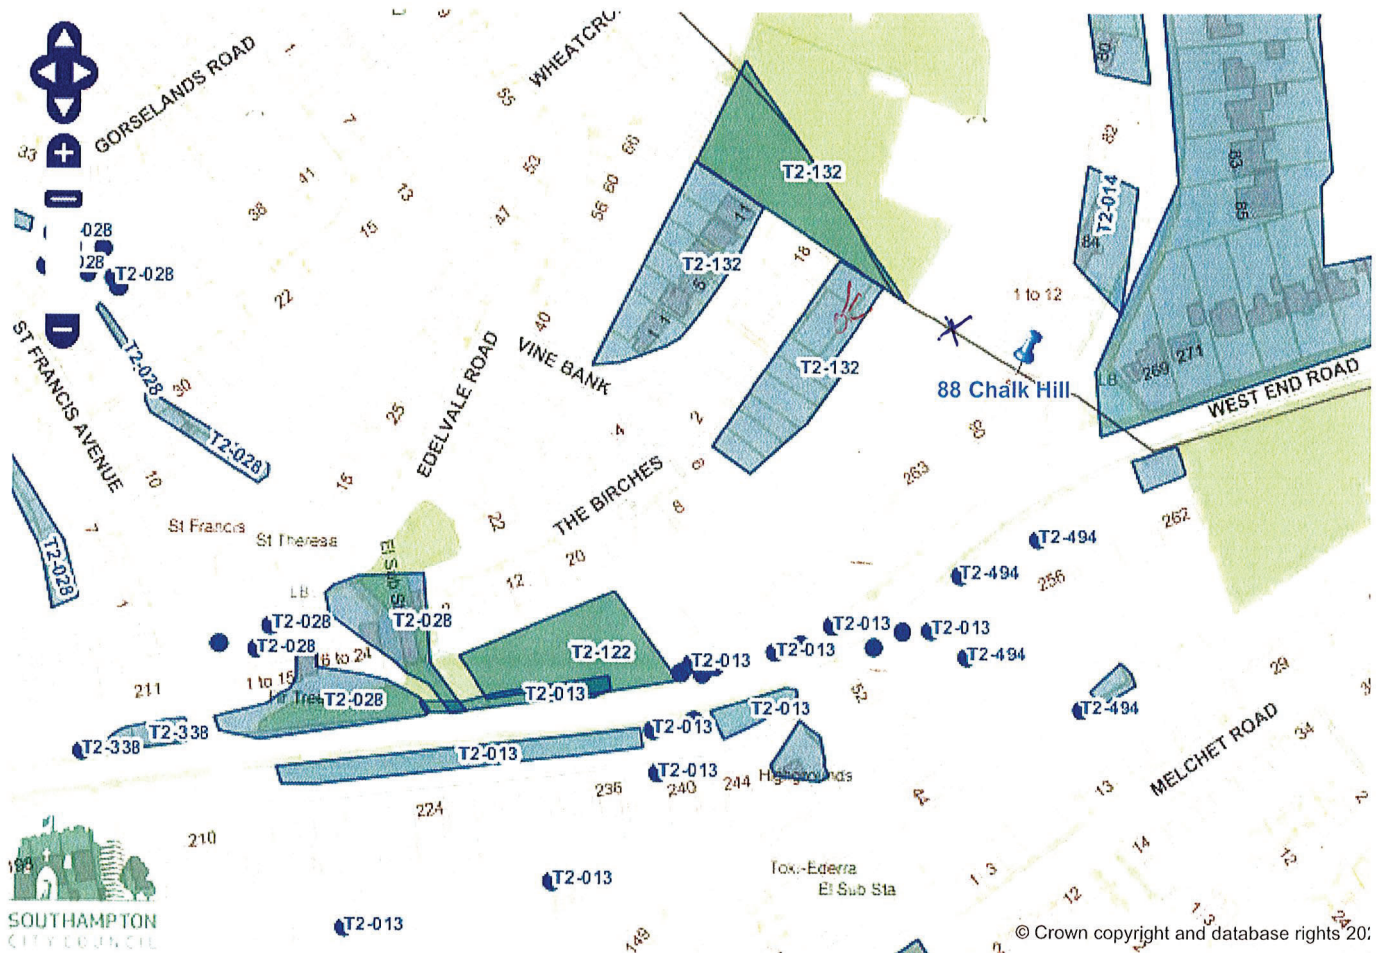

Coronavirus (COVID-19): Please read the latest advice and updates on our services

Find an address

88 Chalk Hill SO18 3DB

Find a road

Go to road

Key

- Conservation Areas
- Tree Preservation Orders
 - Individual Tree
 - Group, Woodland or Area
- Southampton City Boundary

The online mapping system shows Tree Preservation Orders and Conservation Areas for properties within the Southampton City Council boundary.

Enter the address and the property will be shown.

The blue layer refers to trees protected by Tree Preservation Orders, the red layer refers to trees protected by Conservation Area.

For more information about an individual tree, group, area or woodland select the layer on the map, view a Tree Preservation Order document select the tree layer on the map then use the 'Download TPO document' button.