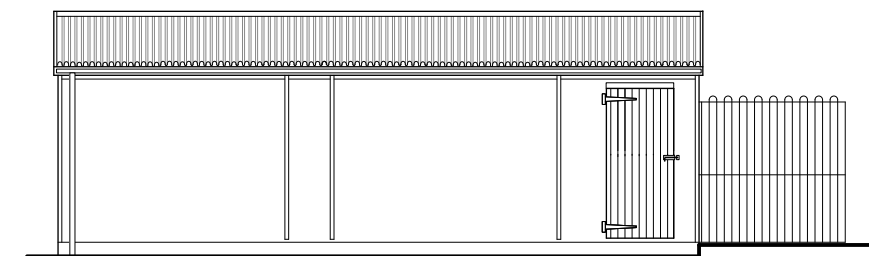

East (Front) Elevation

North Elevation

Plan

West Elevation

South Elevation

PROJECT: Kennets Beech  
Beauworth  
Alresford SO24 0NZ

DRAWING: **Stables  
Plan and Elevations  
as existing**

SCALE: 1:100 @ A3

DATE: Feb 2021

DWG NO.: SDNP-WIN-AD-348.04 REV: .

REV: DATE: AMENDMENTS:

©Crown copyright 2021 OS Licence No. 100028555