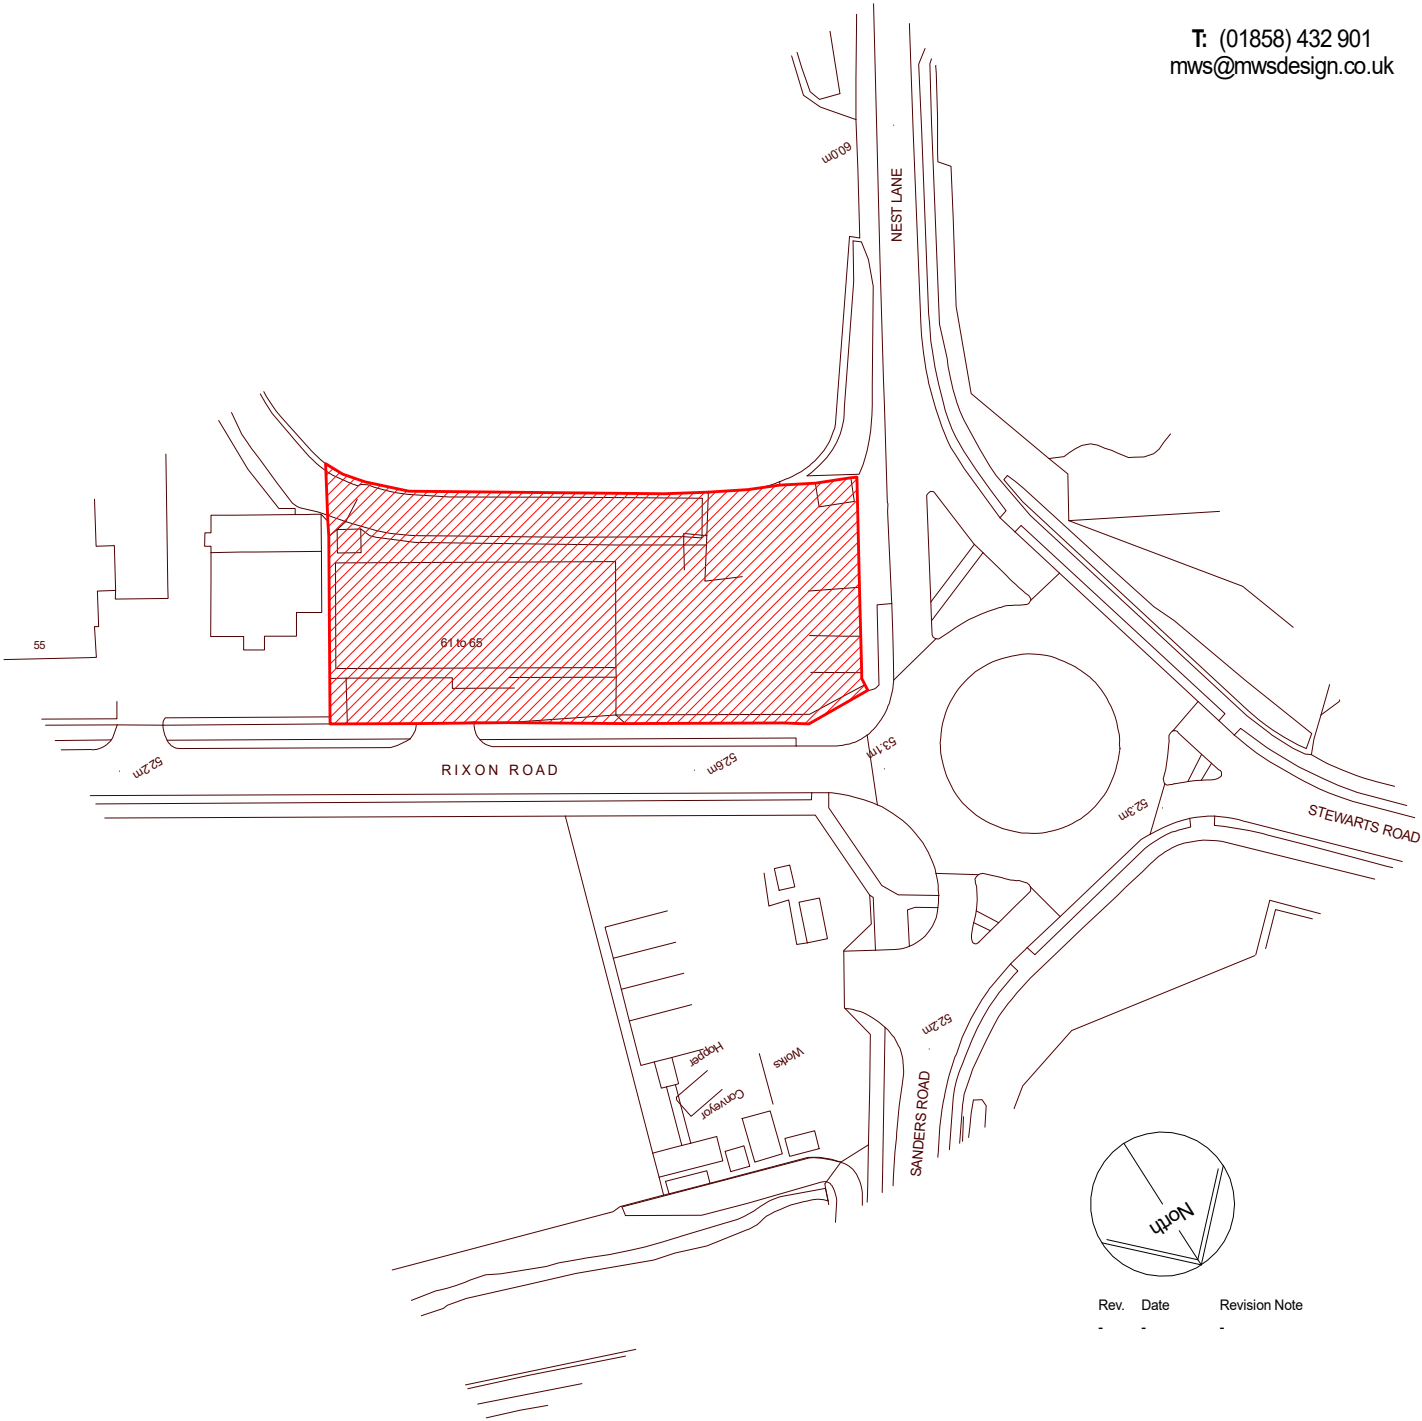

48a Northampton Road
Market Harborough
LE16 9HE

T: (01858) 432 901
mws@mwsdesign.co.uk

Location Plan - Scale 1:1250

Ordnance Survey (c) Crown Copyright 2021. All rights reserved. Licence number 100022432

All dimensions to be checked on site but may be scaled for Planning Purposes		
Drawn by MWS		
Date May 2021		
Project 61 - 65 Rixon Road, Wellingborough		
Drawing Location Plan		
Scale	Job No.	Drawing No.
1:1250	4426	1 -