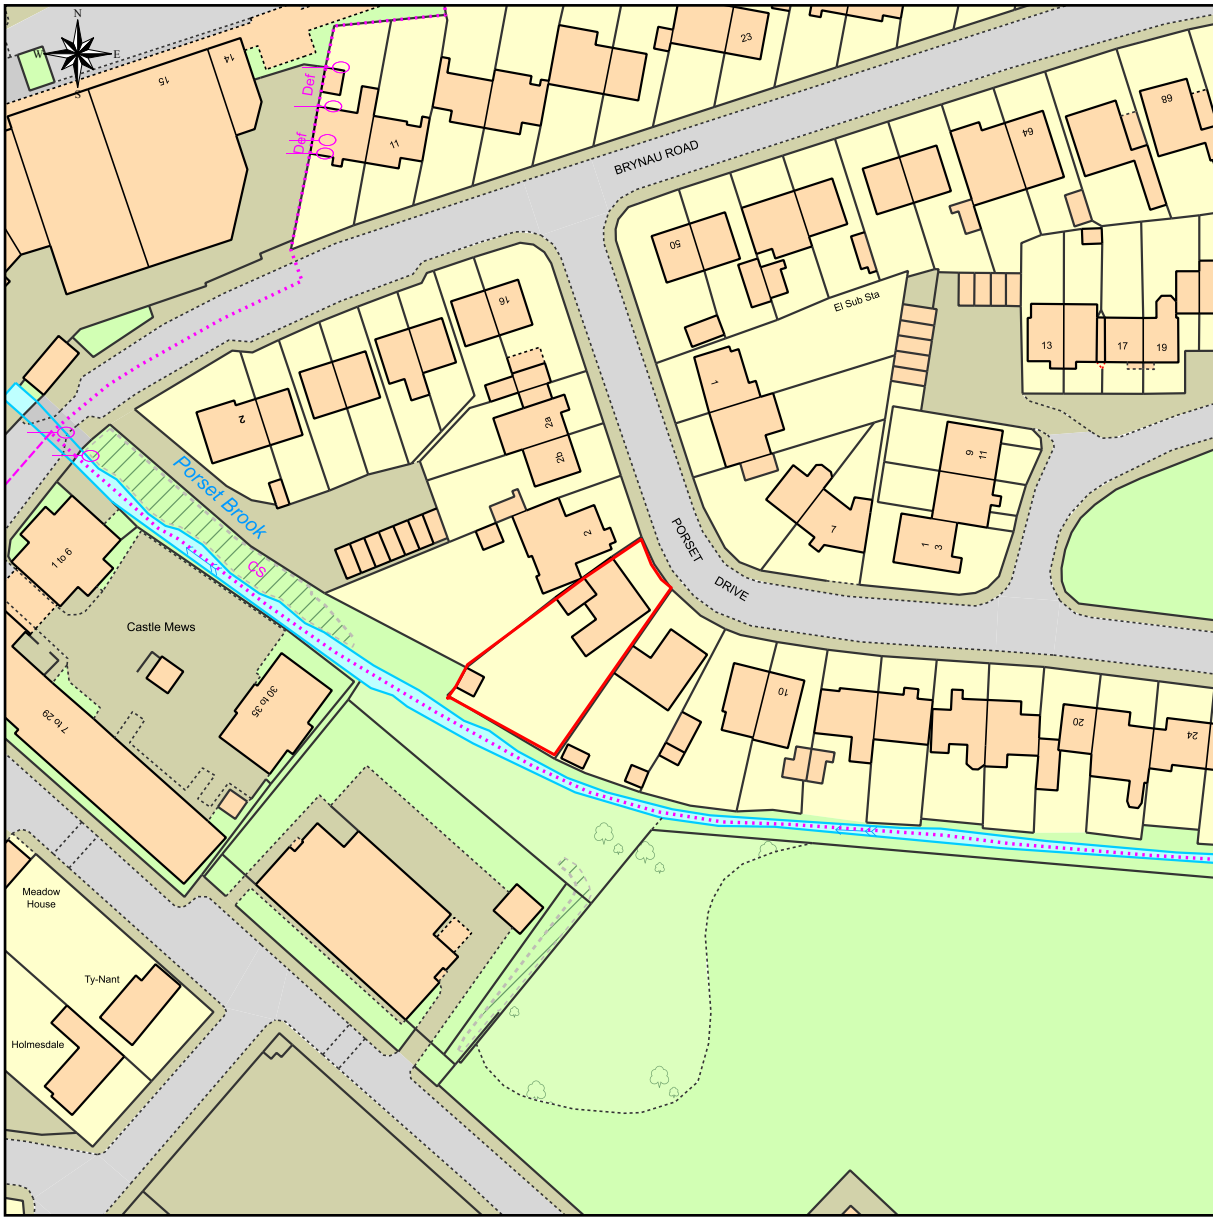

# Location Plan 4 Porset Drive

This Plan includes the following Licensed Data: OS MasterMap Colour PDF Location Plan by the Ordnance Survey National Geographic Database and incorporating surveyed revision available at the date of production. Reproduction in whole or in part is prohibited without the prior permission of Ordnance Survey. The representation of a road, track or path is no evidence of a right of way. The representation of features, as lines is no evidence of a property boundary. © Crown copyright and database rights, 2021. Ordnance Survey 0100031673

0m 20m 40m 60m 80m 100m

Scale: 1:1250, paper size: A4

**emapsite**<sup>™</sup>  
plans

Prepared by: Jc Wedgewood, 13-08-2021