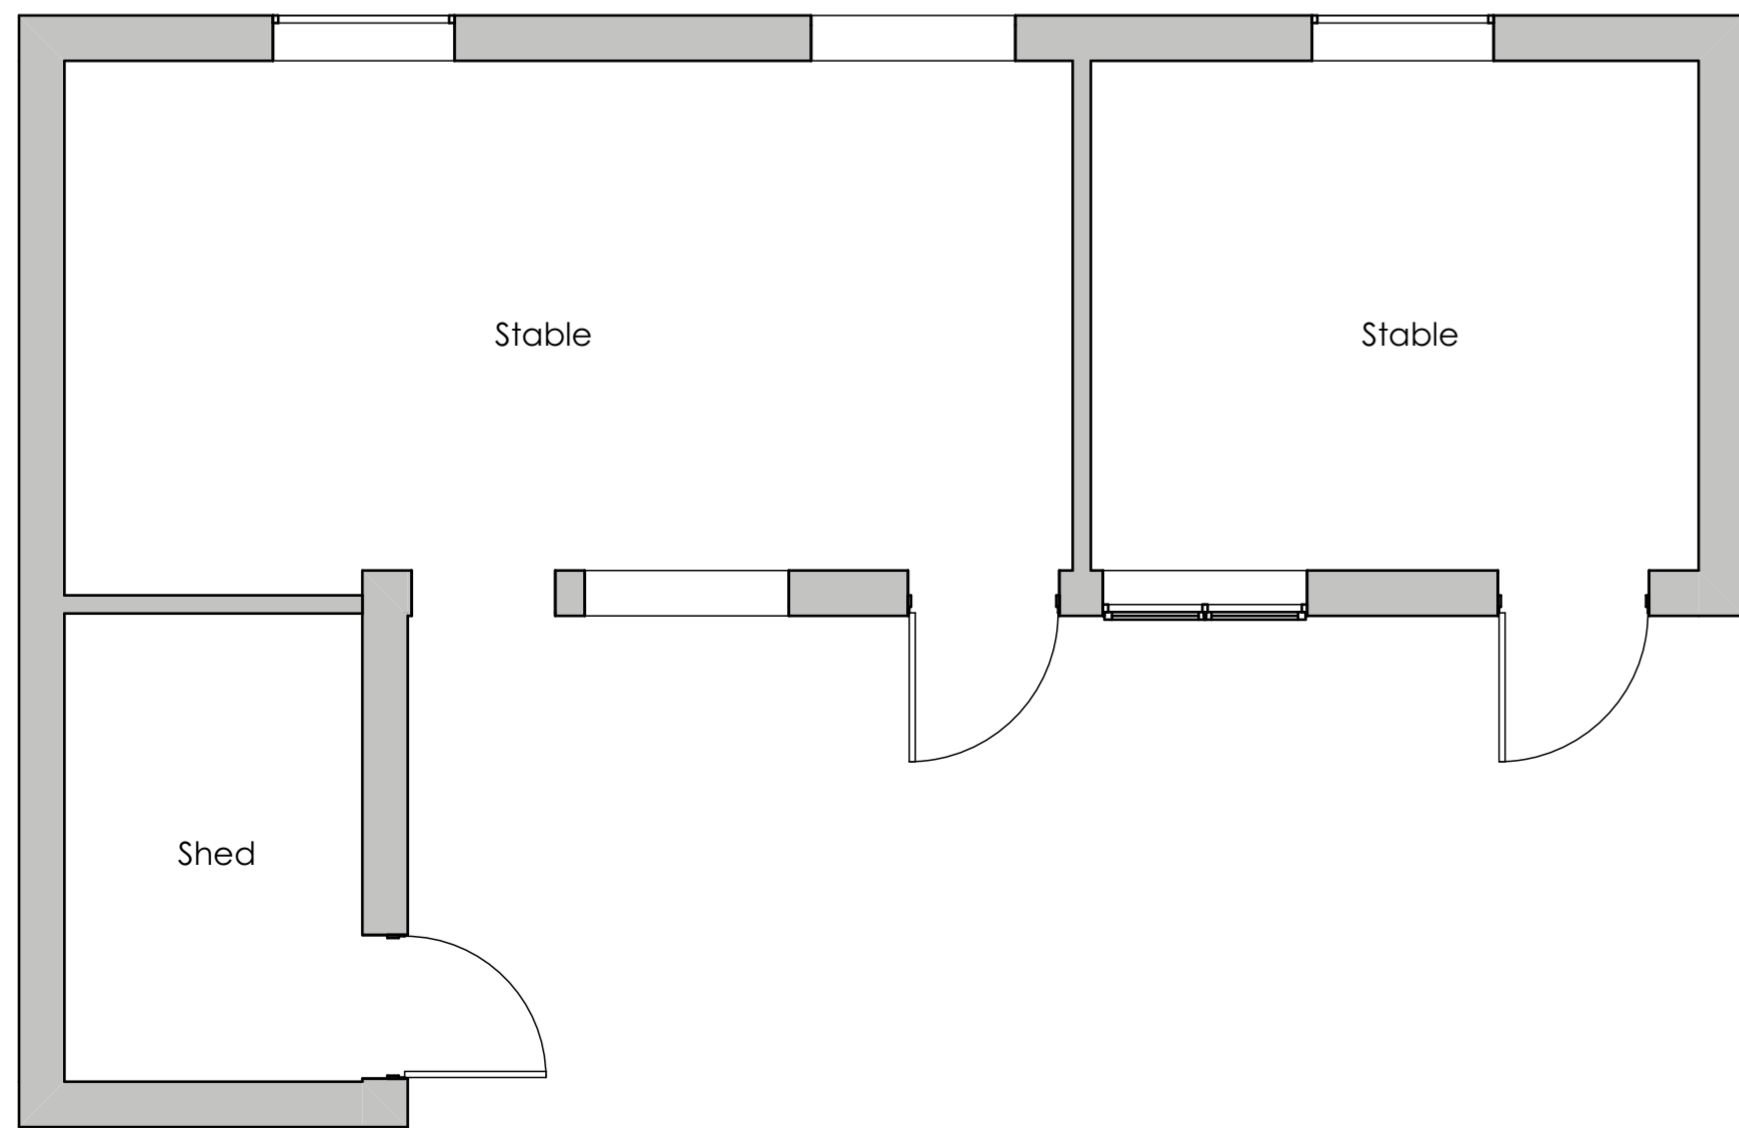

Block Plan on OS data Licence number 100019311

BATCH VALLEY DESIGN
ARCHITECTURAL SERVICES

w w w . b a t c h v a l l e y d e s i g n . c o m	job title	CONVERSION of STABLE INTO ANNEX	
	client	Hazler Farm Hope Bowdler SY6 7EU	
	client	HYDE	
	drawing	PLANS AND ELEVATIONS AS EXISTING	
	PLANNING		paper size
	drawing scale	as shown	A2
	job. num. rev.	703.01	
	date	AUG 2021	
	info@batchvalleydesign.com	t. 07773 388837	