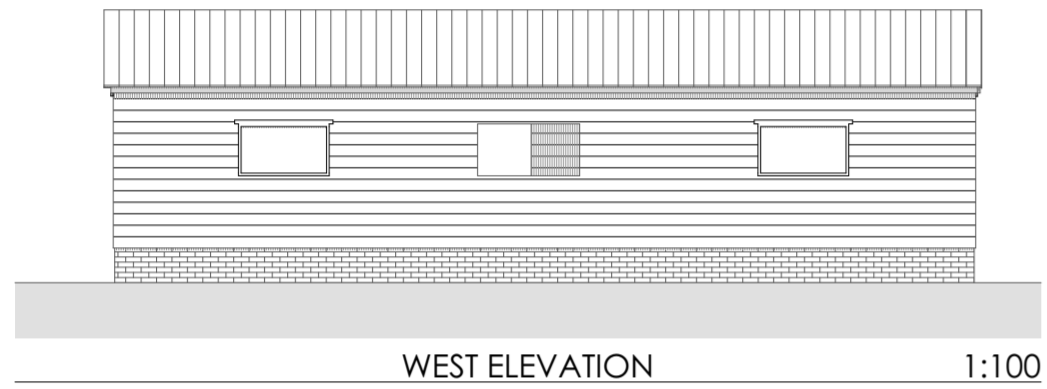

Block Plan on OS data Licence number 100019311

BATCH VALLEY DESIGN
ARCHITECTURAL SERVICES

w w w . b a t c h v a l l e y d e s i g n . c o m	job title	CONVERSION of STABLE INTO ANNEX	
	client	Hazler Farm Hope Bowdler SY6 7EU	
	client	HYDE	
	drawing	PLANS AND ELEVATIONS AS EXISTING	
	PLANNING		paper size
	drawing scale	as shown	A2
	job. num. rev.	703.01	
	date	AUG 2021	
	info@batchvalleydesign.com	t. 07773 388837	