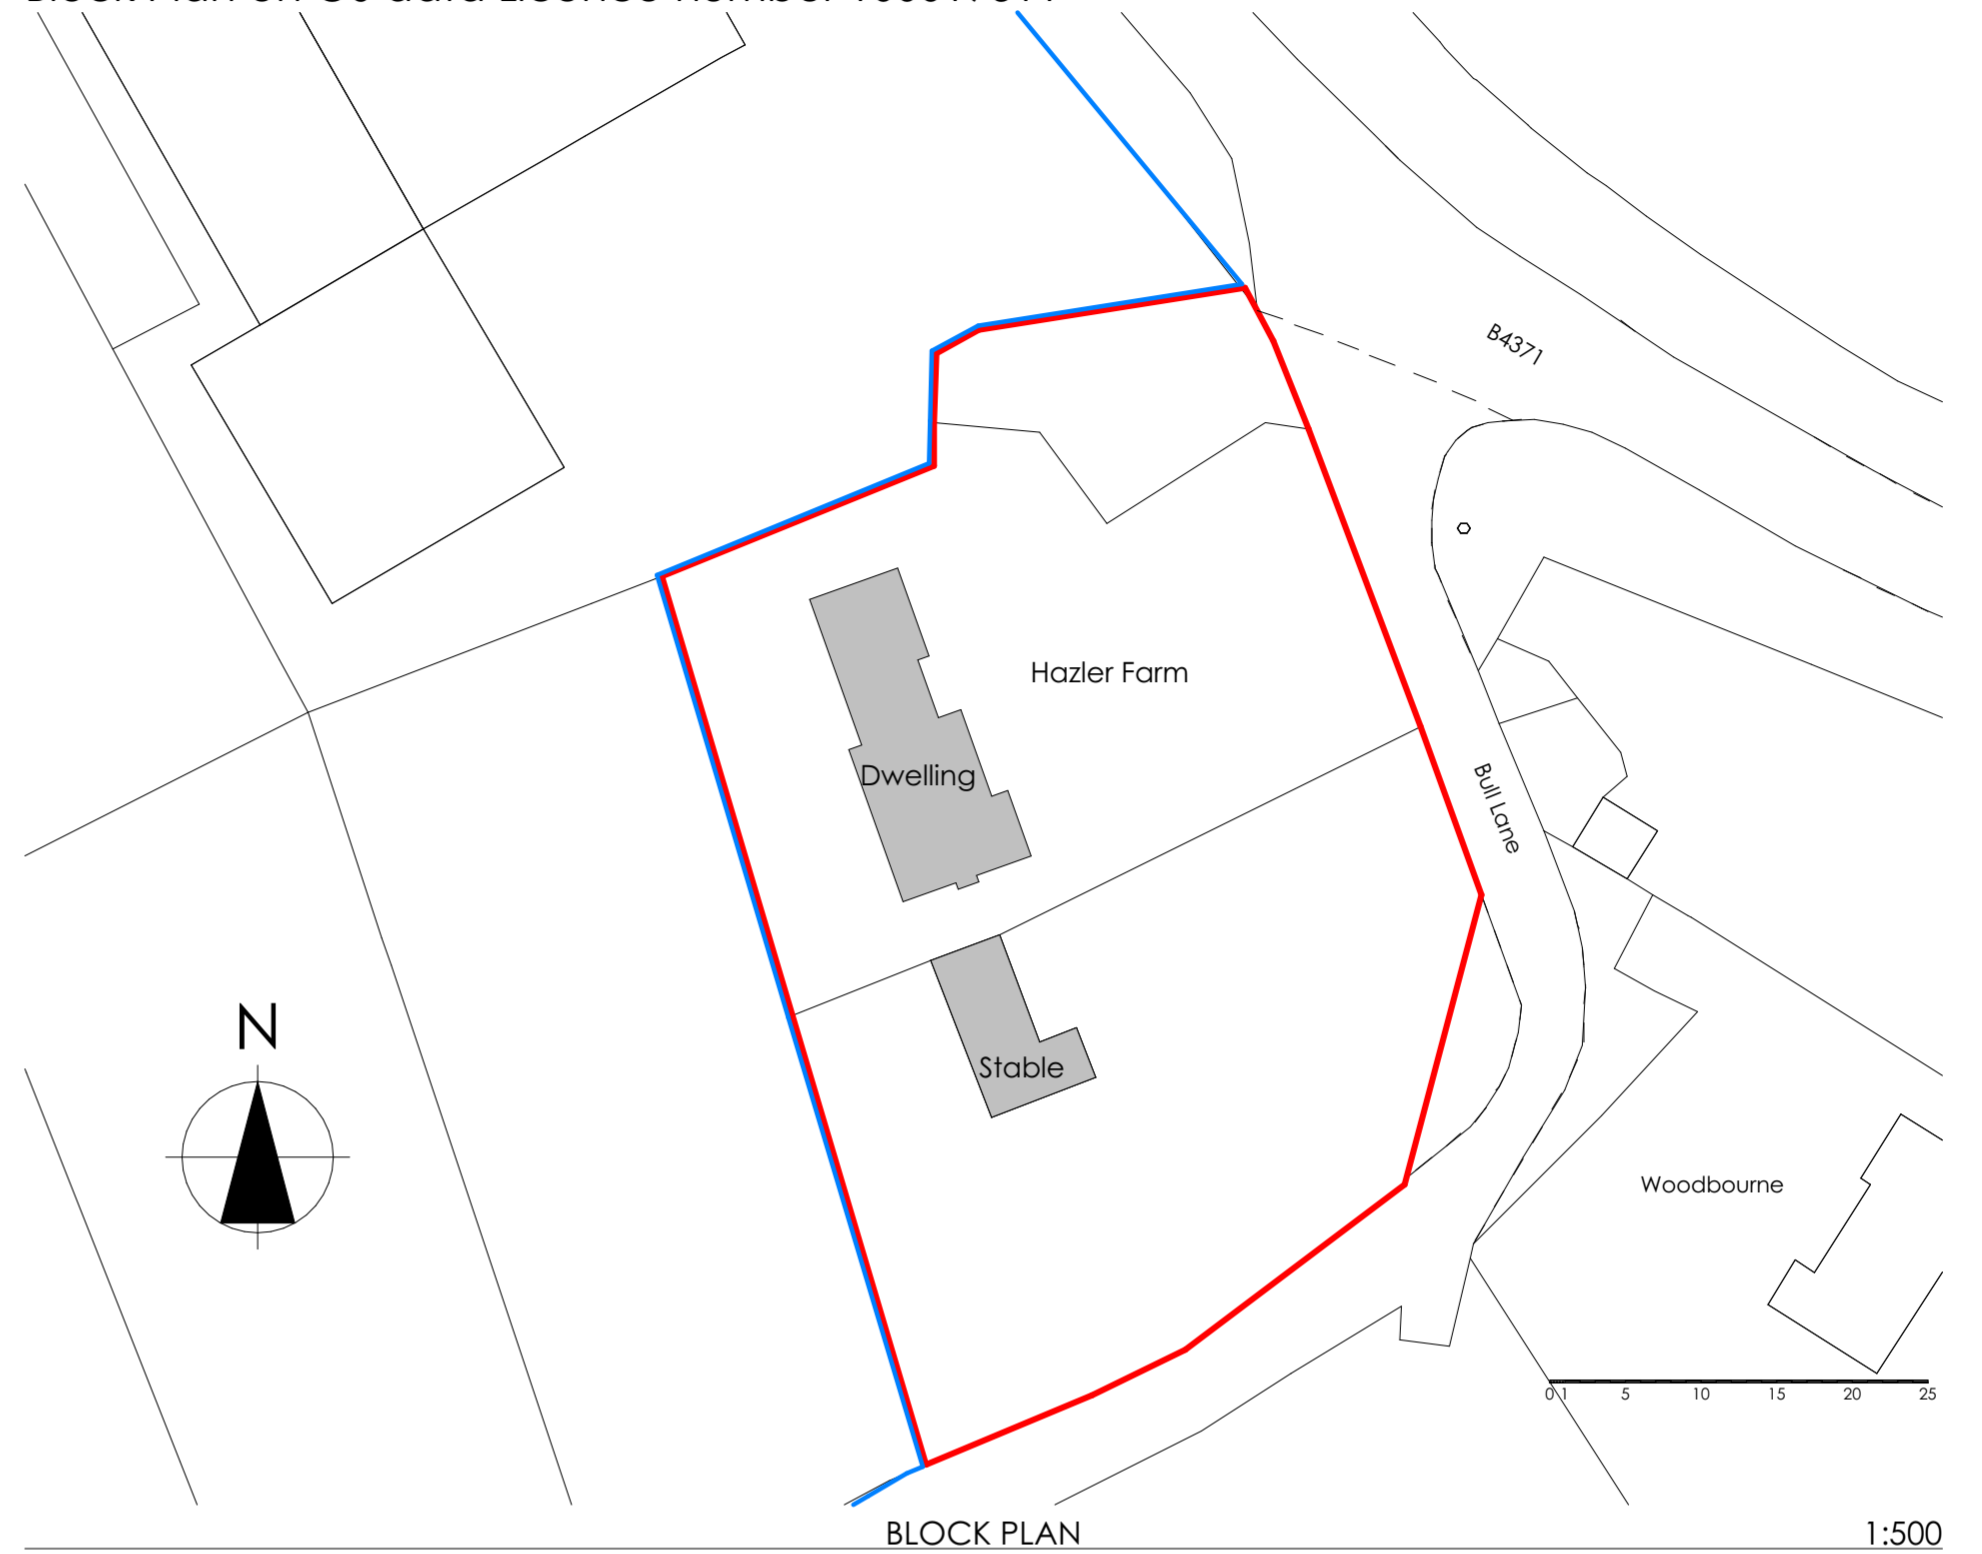

Block Plan on OS data Licence number 100019311

BATCH VALLEY DESIGN
ARCHITECTURAL SERVICES

w w w . b a t c h v a l l e y d e s i g n . c o m	job title	CONVERSION of STABLE INTO ANNEX	
	client	Hazler Farm Hope Bowdler SY6 7EU	
	client	HYDE	
	drawing	PLANS AND ELEVATIONS AS EXISTING	
	PLANNING		paper size
	drawing scale	as shown	A2
	job. num. rev.	703.01	
	date	AUG 2021	
	info@batchvalleydesign.com	t. 07773 388837	