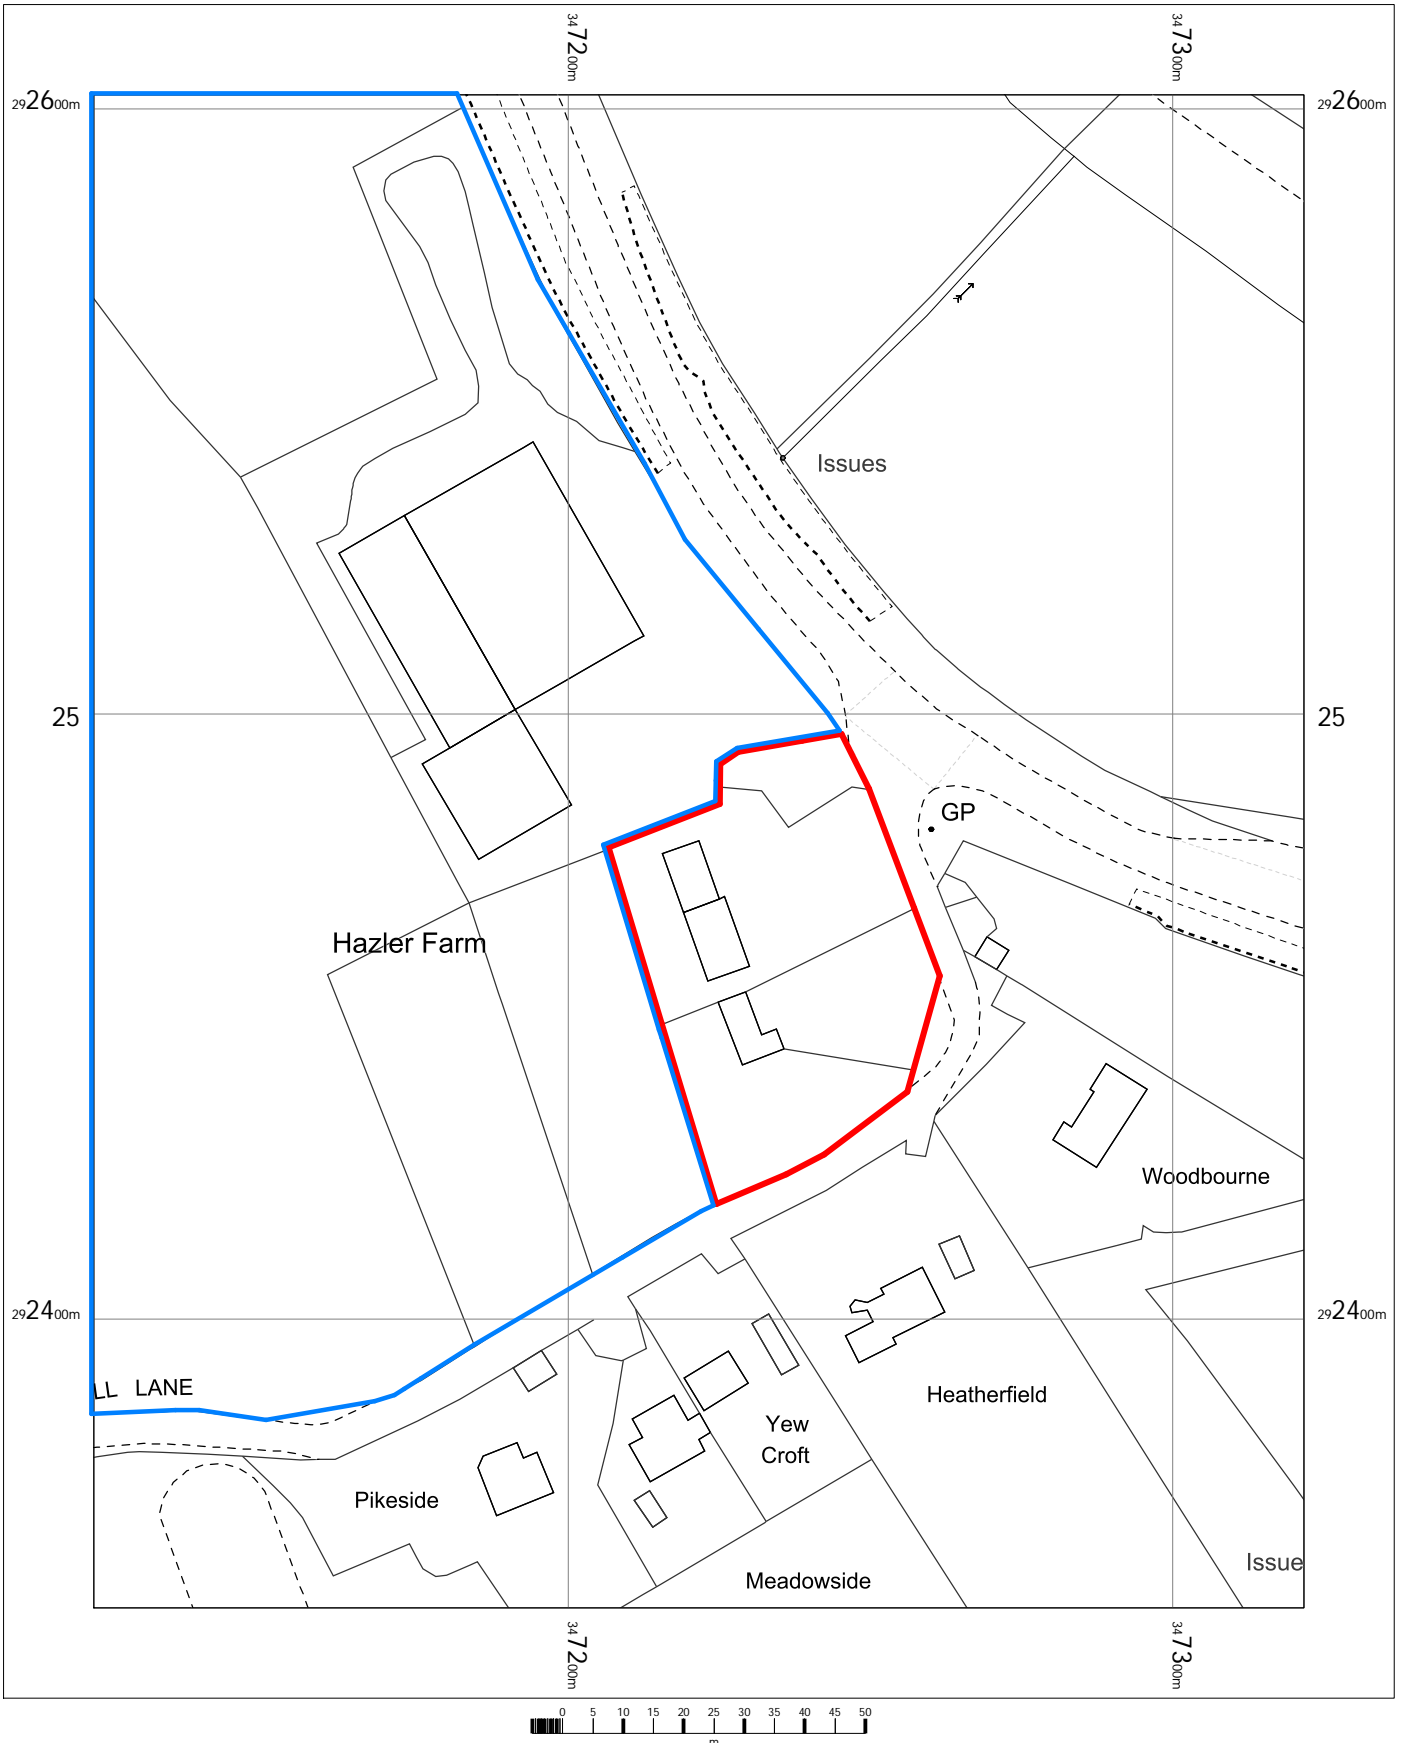

OS 1:1250 SCALE

Hazler Farm
Bull Lane
Hope Bowdler
Shropshire
SY6 7EU

OS MasterMap 1250/2500/10000 scale
Wednesday, February 5, 2020, ID: UPT-00858097
www.themapshop.co.uk

1:1250 scale print at A4, Centre: 347222 E, 292477 N

©Crown Copyright Ordnance Survey. Licence no. 100019311

The Map Shop
Upton upon Severn
www.themapshop.co.uk

TEL: 01684 593146
FAX: 01684 594559
themapshop@btinternet.com