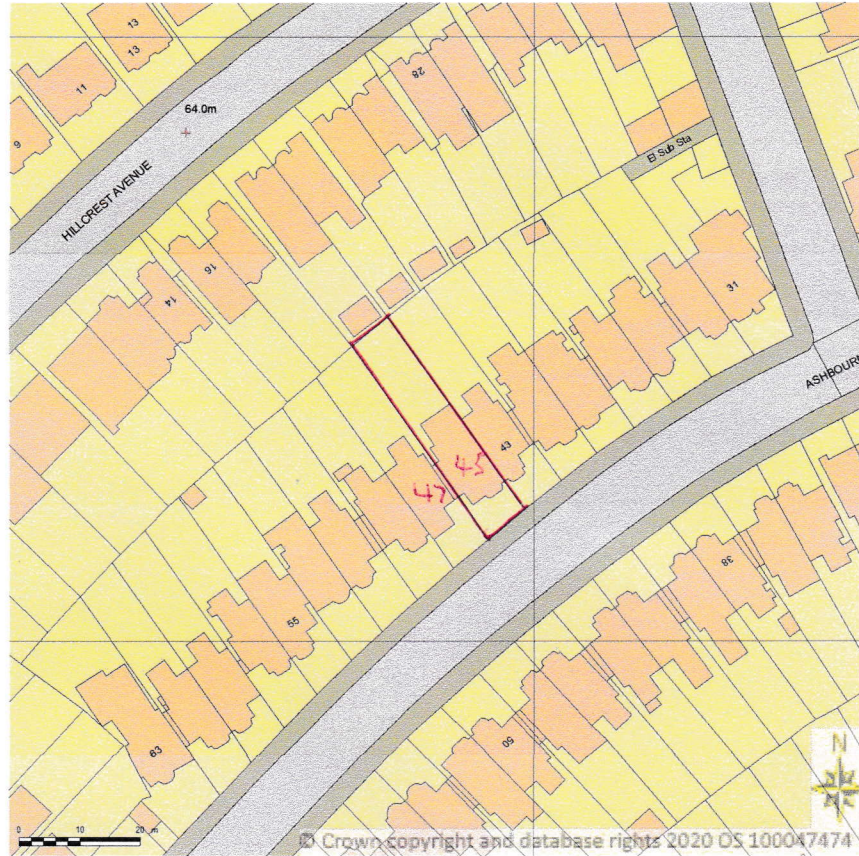

**SITE LOCATION PLAN
AREA 2 HA
SCALE 1:1250 on A4
CENTRE COORDINATES: 524584, 188935**

Supplied by Streetwise Maps Ltd
www.streetwise.net
Licence No: 100047474
15/08/2021 13:37