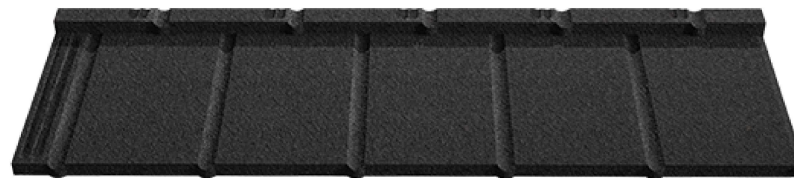

AESTHETIC WARRANTY – 20 YEARS. Each Novatik NATURA module is finished with basaltic rock, covered with a ceramic layer through a firing process at temperatures above 900 degrees Celsius, resulting a roof with a durable and ultra-UV-resistant colour. All of the colours in the Novatik NATURA range of profiles reflect the natural world and our roofs will maintain their outstanding appearance for many years to come. We offer a **Pro-Rata Aesthetic Warranty of 20 YEARS**

[PRODUCTS (/en/products)](#) | [GALLERY (/en/gallery)](#) | [REQUEST AN OFFER (/en/request-an-offer)](#) | [CONTACT (/en/contact)](#) | [PROMO (https://novatik.ro/metal-natura-tigla-metalica-acoperis/)](#)

[REQUEST AN OFFER (/en/request-an-offer)](#)

[Solicită o ofertă de preț](#)

[(/en/request-an-offer)](#)

OFERTĂ DE PREȚ

Te invităm să soliciți o ofertă de preț prin intermediul [formularului de contact (/en/request-an-offer)](#), sau ne poți contacta telefonic, iar noi te vom direcționa către cel mai apropiat distribuitor Novatik din orașul tău. Echipa Novatik îți oferă consiliere și suport în alegerea celei mai bune soluții de acoperiș.

Colours

Novatik
NATURA
SLATE