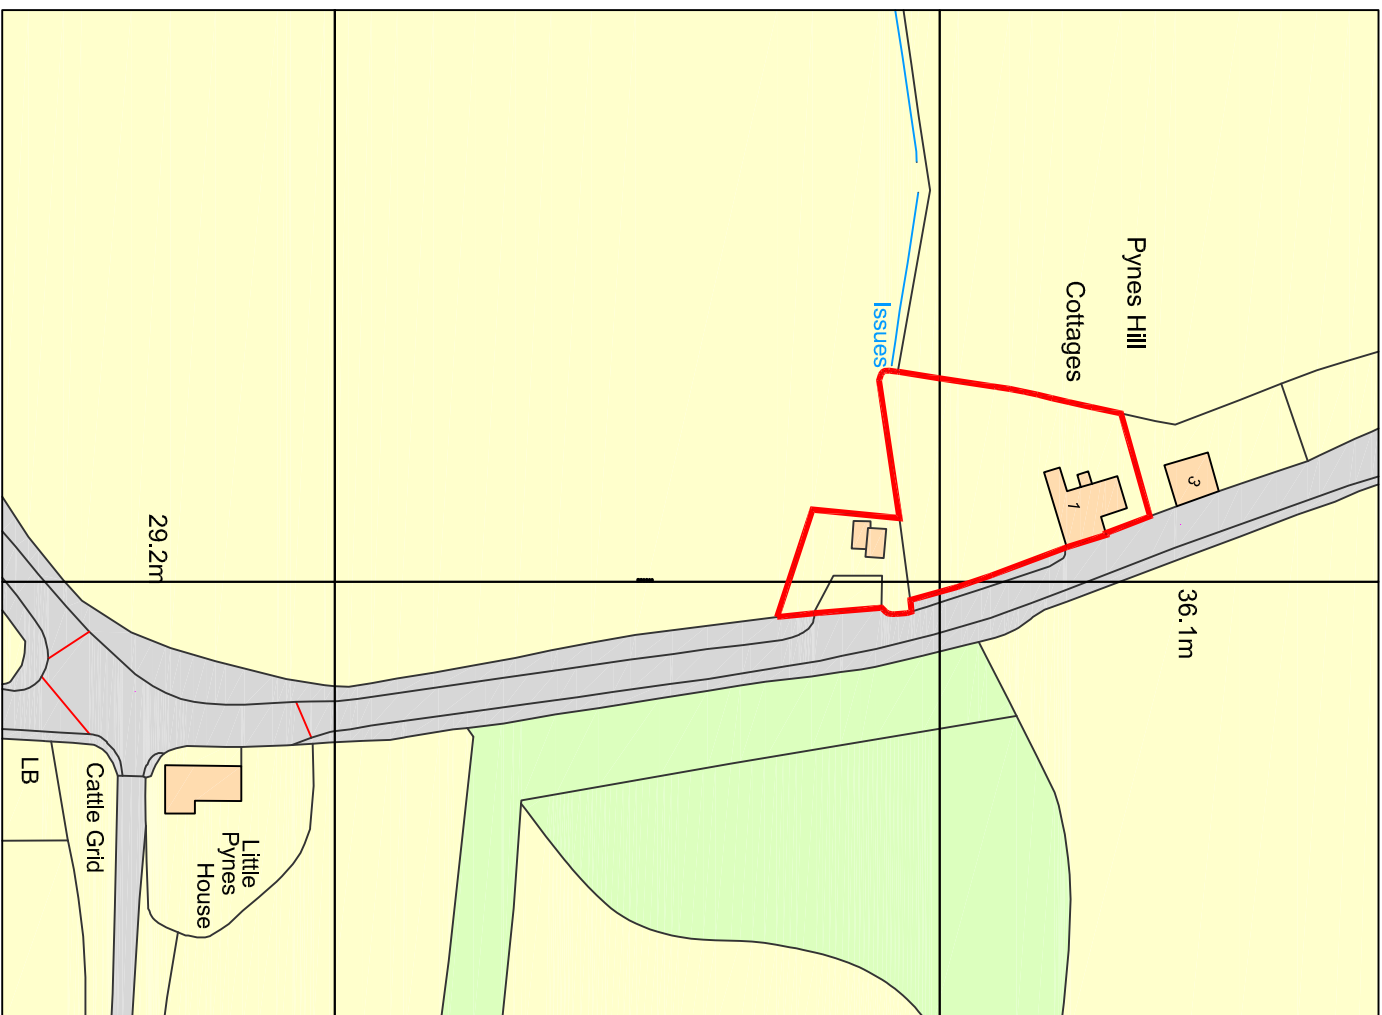

Use dimensions shown – Do not scale.  
 All dimensions are in millimetres.  
 This drawing is copyright.

Ordnance Survey, (c) Crown Copyright 2021. All rights reserved. Licence number 100022432

ARCHITECTURE FOR  
 YOUR ENVIRONMENT

project  
 Cottage Renovation & Improvements  
 1 & 2 Pynes Hill  
 Upton Pyne  
 Devon  
 EX5 5ED  
 Location Plan  
 As Existing

client  
 The Dowager Countess of Iddesleigh

drawn	SJB
scale	1:1250 @ A4
drwg.no	D021 / 21 / 100
date	June 2021
checked	BKT