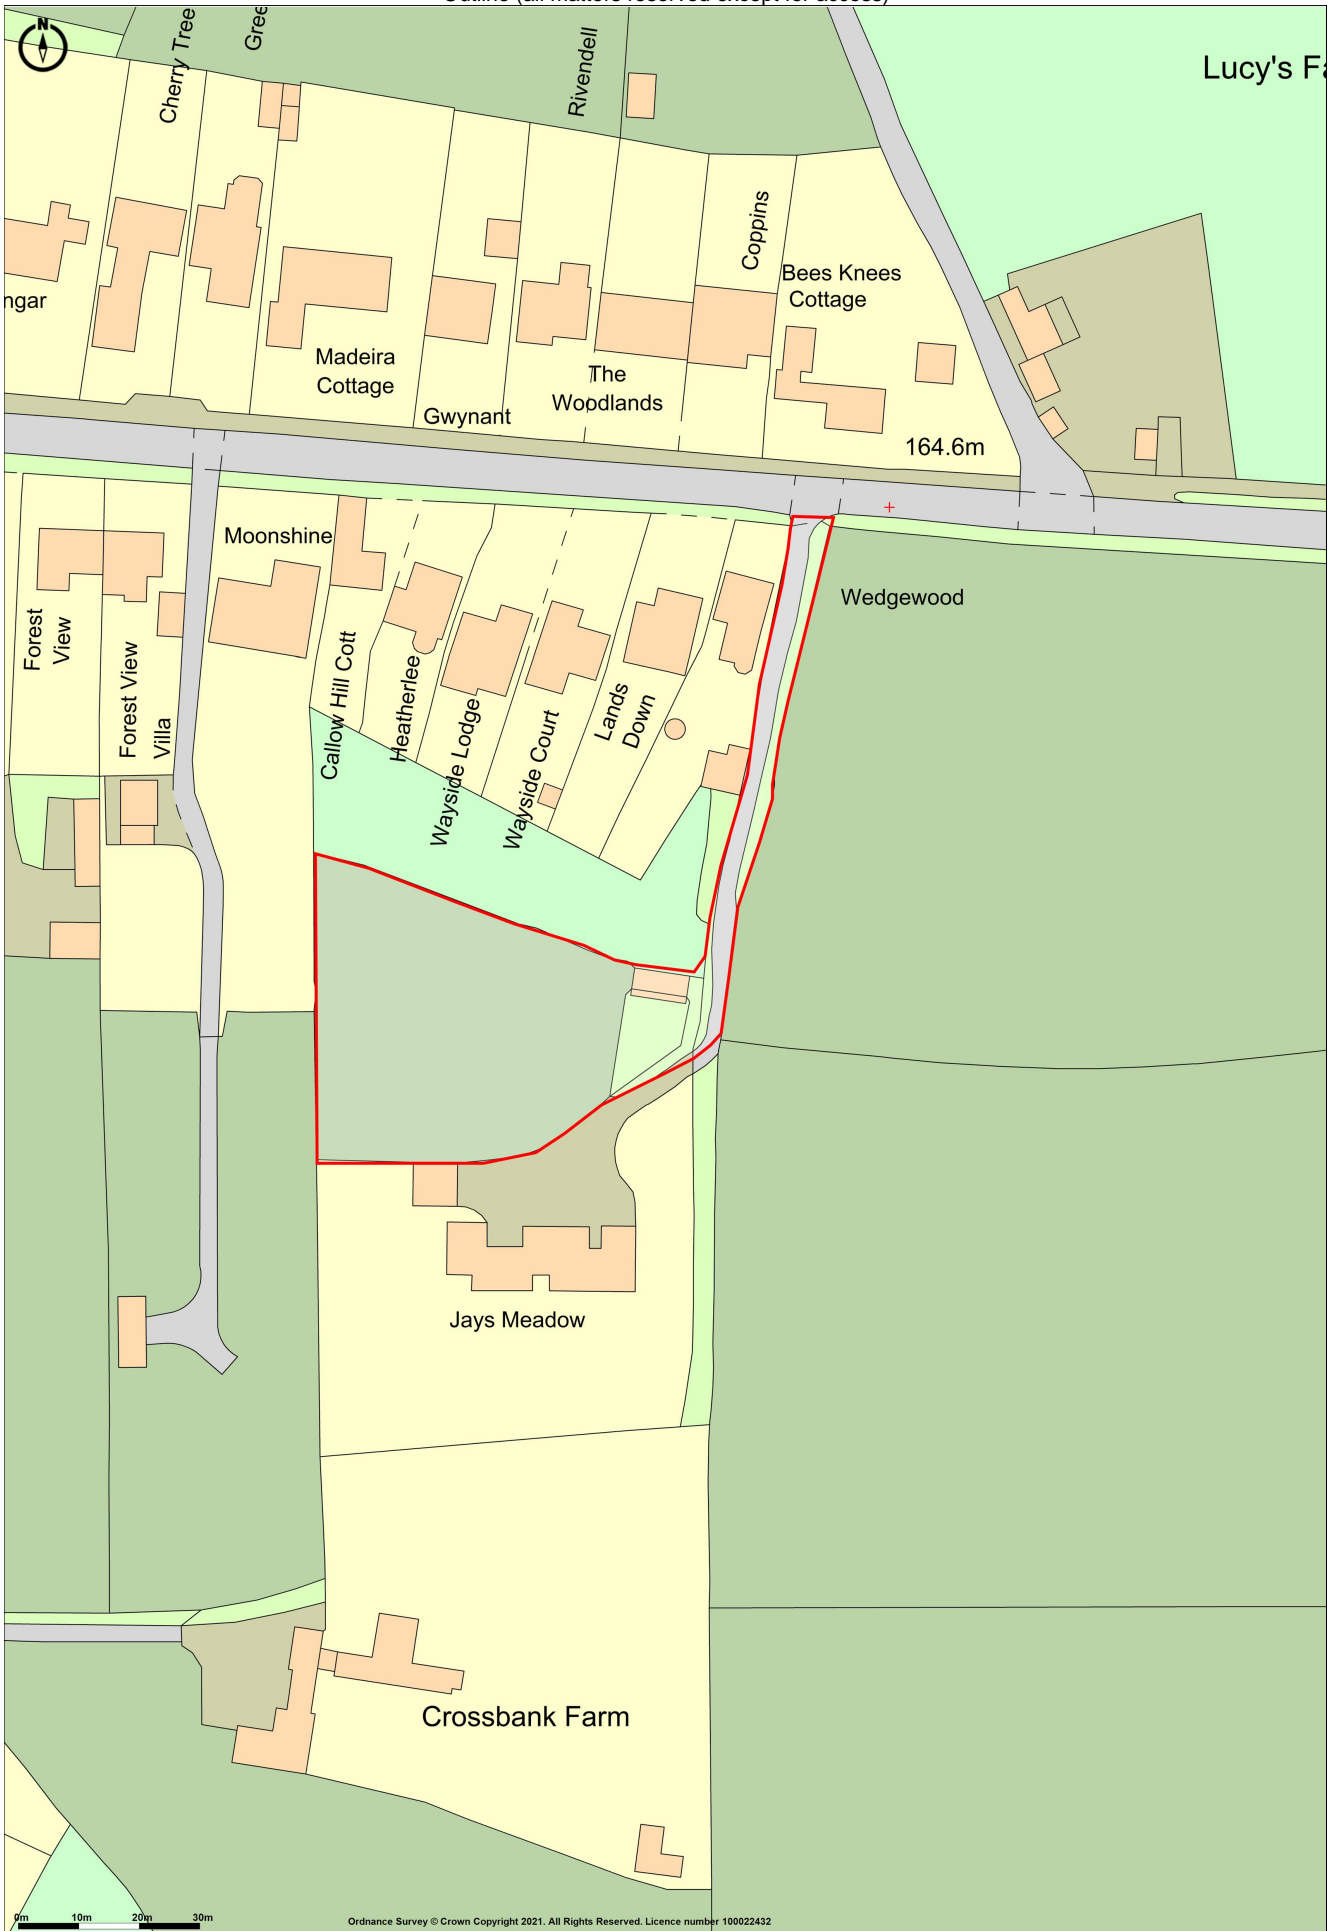

Land at Jays Meadow, Callow Hill - Plan ref: DY149XW/ER/CB Location 2
Outline (all matters reserved except for access)

Lucy's F

0m 10m 20m 30m