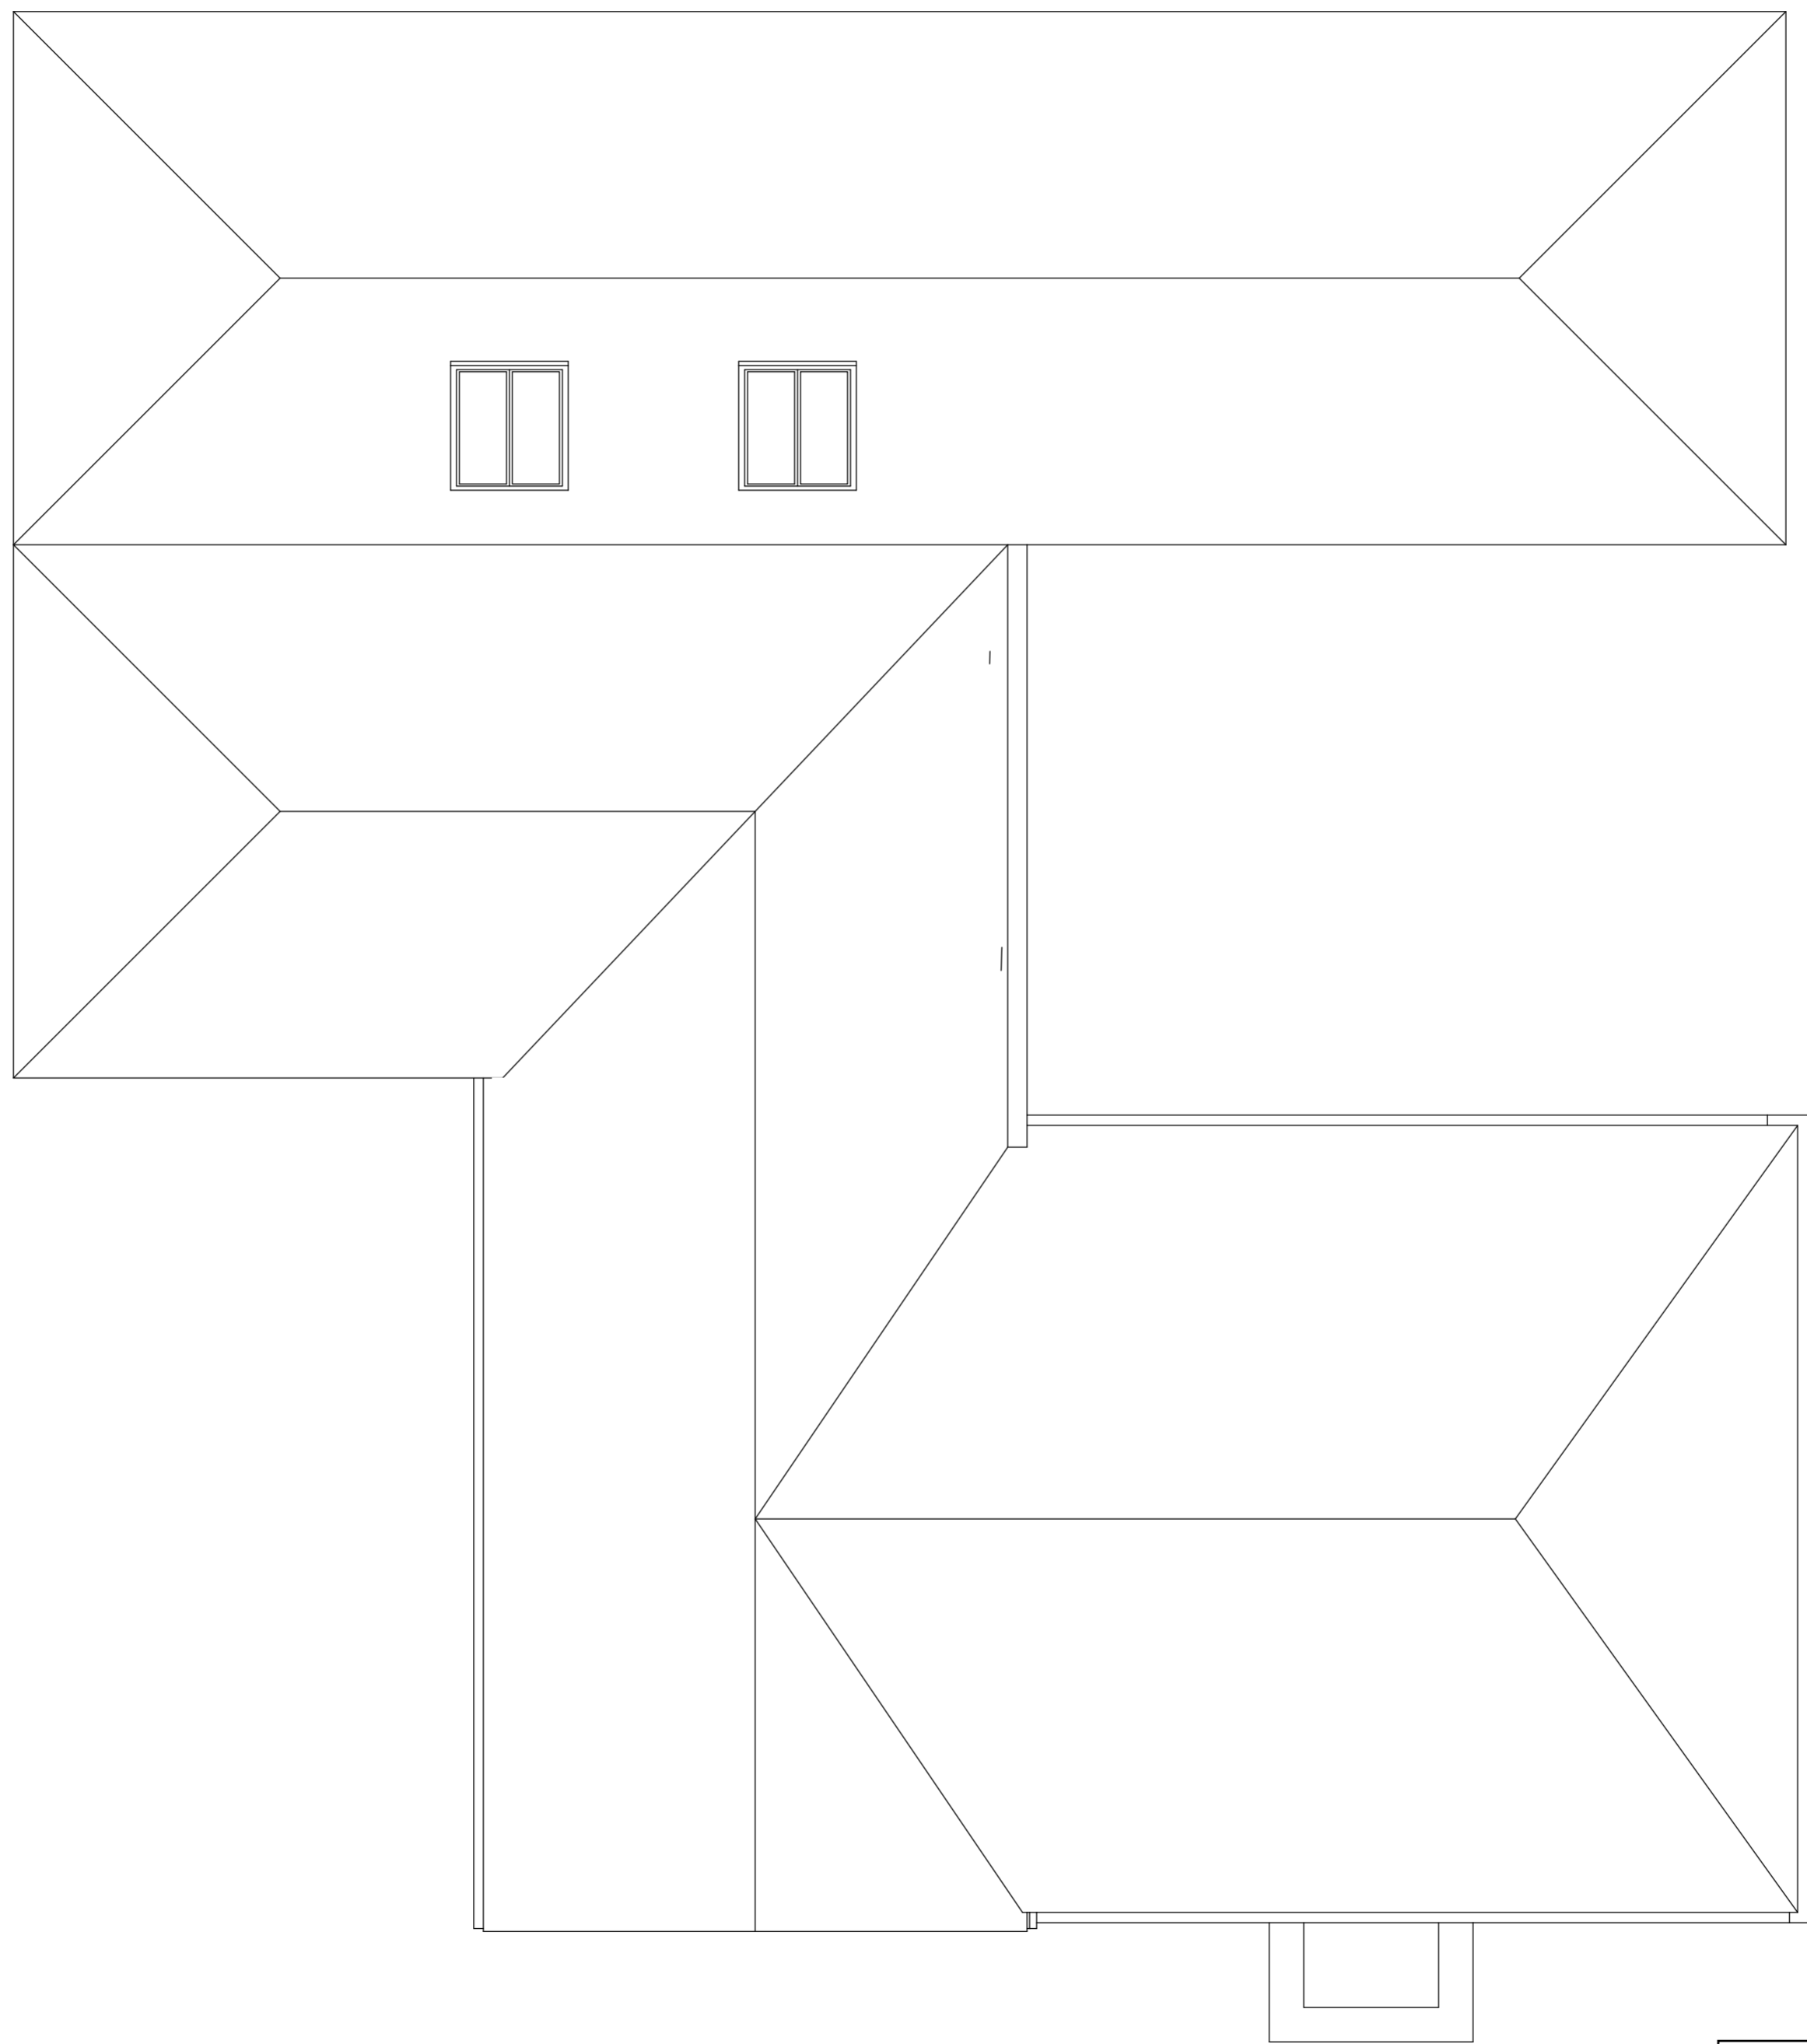

Revisions:

- B - 16.08.21 - Design developed from Client comments
- A - 30.07.21 - Reduced in size

Roger Hill Architects

Deerchase
 Hut and Lodge Farm
 Broad Chalke
 Nr Salisbury 01725519436
 Wiltshire
 SP55LX 07976903566

Site:
 Botolph Farmhouse,
 Botyl Road,
 Botolph Claydon,
 Buckinghamshire,
 MK18 2LR.

Title:
 Proposed Outbuildings Ground
 Floor Plans

Drawn by: JH	Date: 19/01/21
Scale: 1:50	Approval: RH
Drawing No: 1907 - 506	Sheet: REV: A2 B

Site:
 Botolph Farmhouse,
 Botyl Road,
 Botolph Claydon,
 Buckinghamshire,
 MK18 2LR.

Title:
 Proposed Outbuilding Roof Plans

Drawn by: JH	Date: 19/01/21
Scale: 1:50	Approval: RH
Drawing No: 1907 - 507	Sheet: REV: A2 B