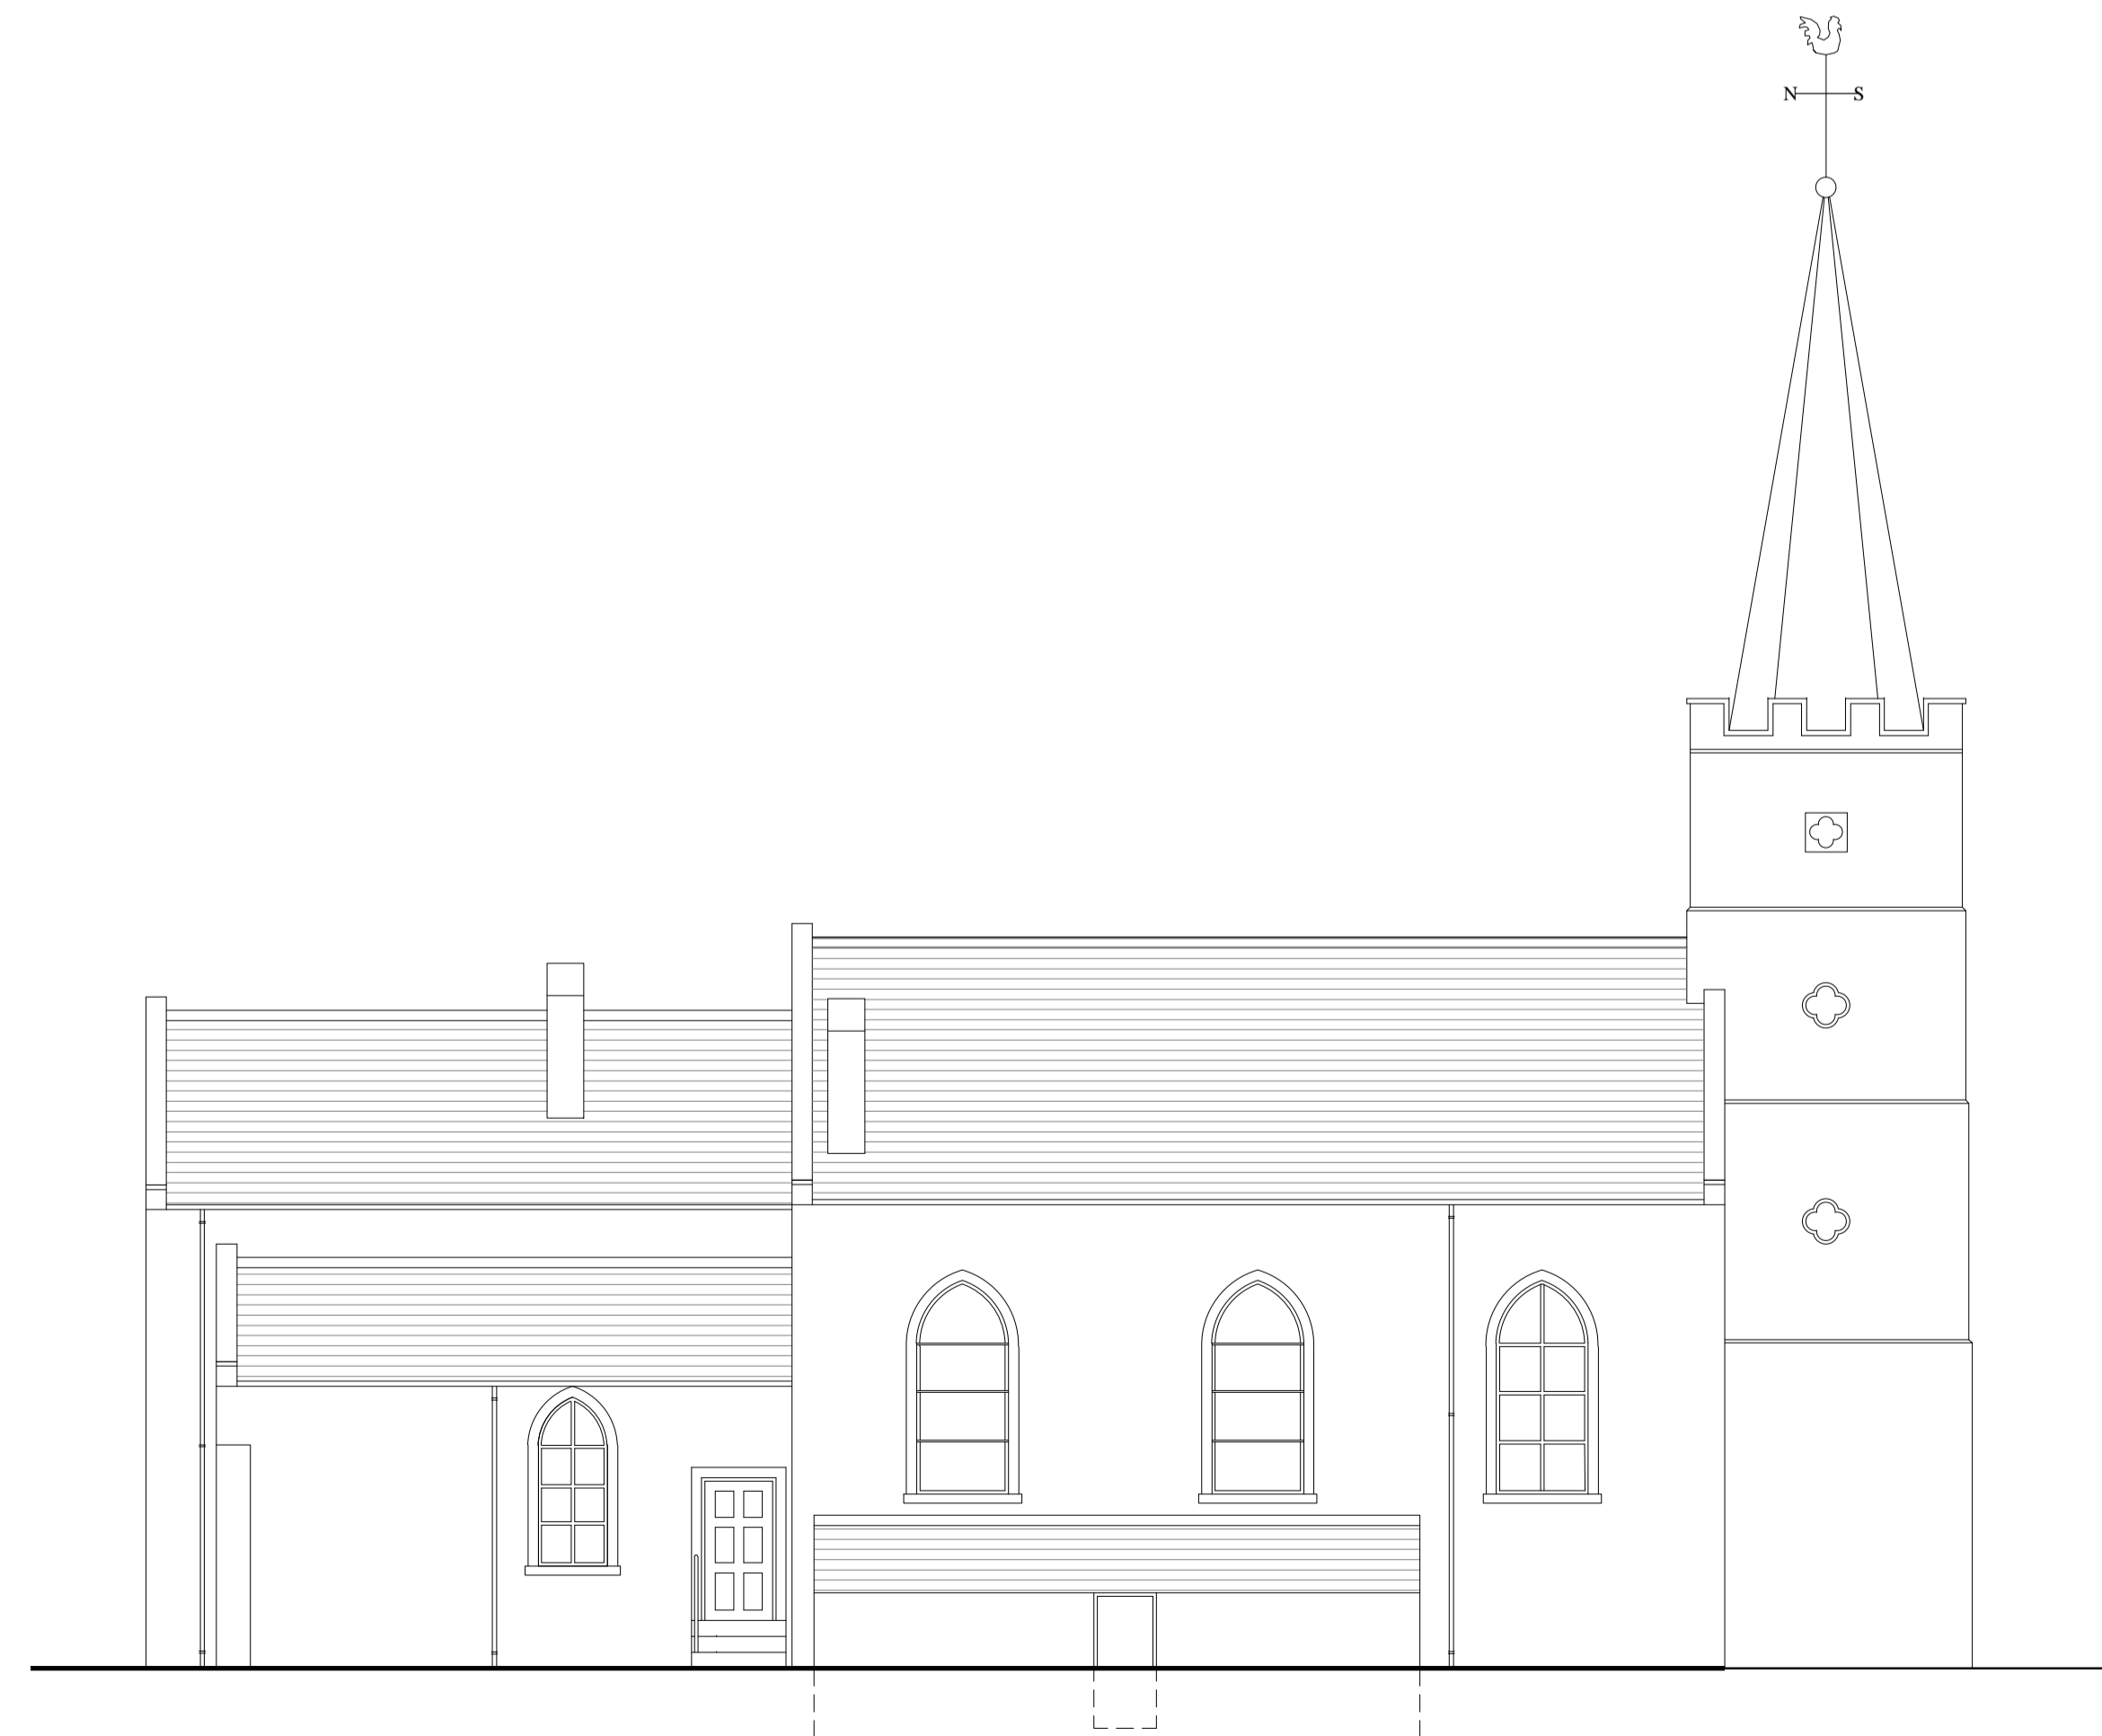

WEST ELEVATION

SOUTH ELEVATION

EAST ELEVATION

NORTH ELEVATION

beaumont : brown  
architects

The Old Brewery, Castle Eden, County Durham TS27 4SU  
T: 01642 700803  
E: eng@beaumontbrownarchitects.co.uk  
www.beaumontbrownarchitects.co.uk

THE CHURCH OF ENGLAND

REV. A. 07.04.17 - GENERAL UPDATE.

Contract: ST JAMES CASTLE EDEN	No. 1642
Drawing: EXISTING ELEVATIONS	No. 2
Scale: 1:100 @ A1, 1:200 @ A3 Date: 05.04.17	Rev. A