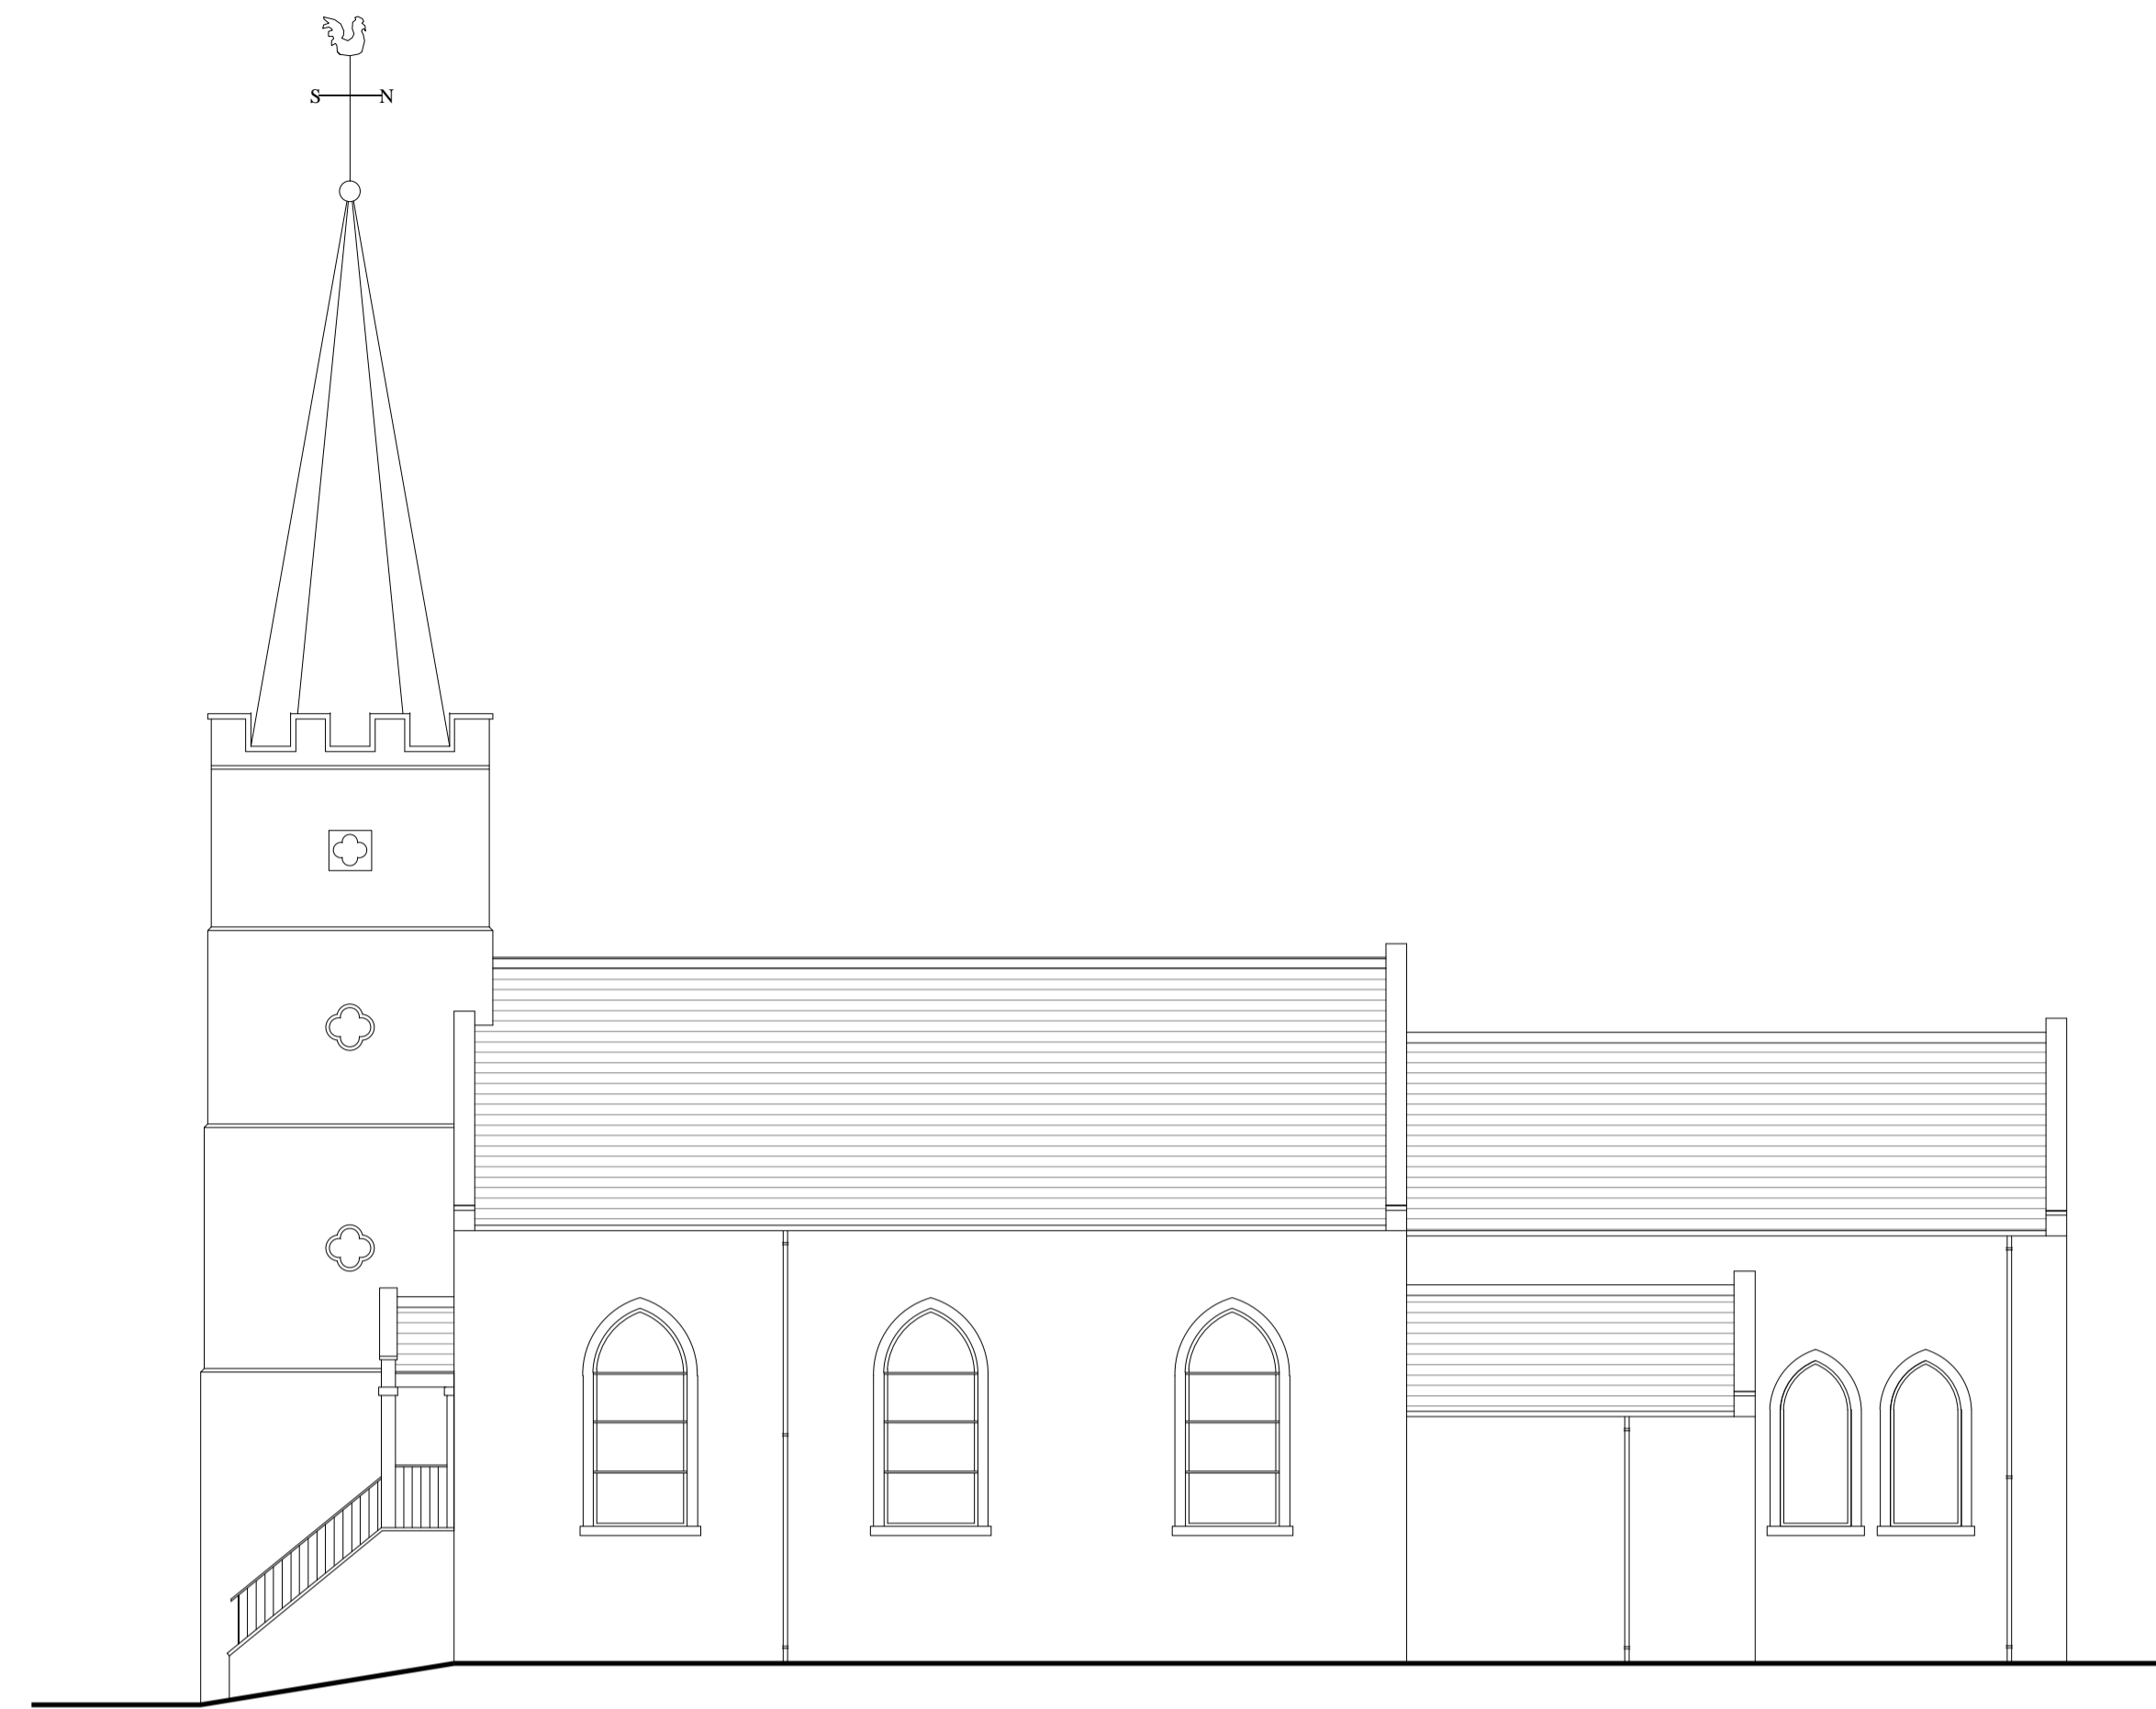

WEST ELEVATION

SOUTH ELEVATION

EAST ELEVATION

NORTH ELEVATION

beaumont : brown  
architects

The Old Brewery, Castle Eden, County Durham TS27 4SU  
T: 01642 700803  
E: eng@beaumontbrownarchitects.co.uk  
www.beaumontbrownarchitects.co.uk

THE CHURCH OF ENGLAND

REV. A. 07.04.17 - GENERAL UPDATE.

Contract: ST JAMES CASTLE EDEN	No. 1642
Drawing: EXISTING ELEVATIONS	No. 2
Scale: 1:100 @ A1, 1:200 @ A3 Date: 05.04.17	Rev. A