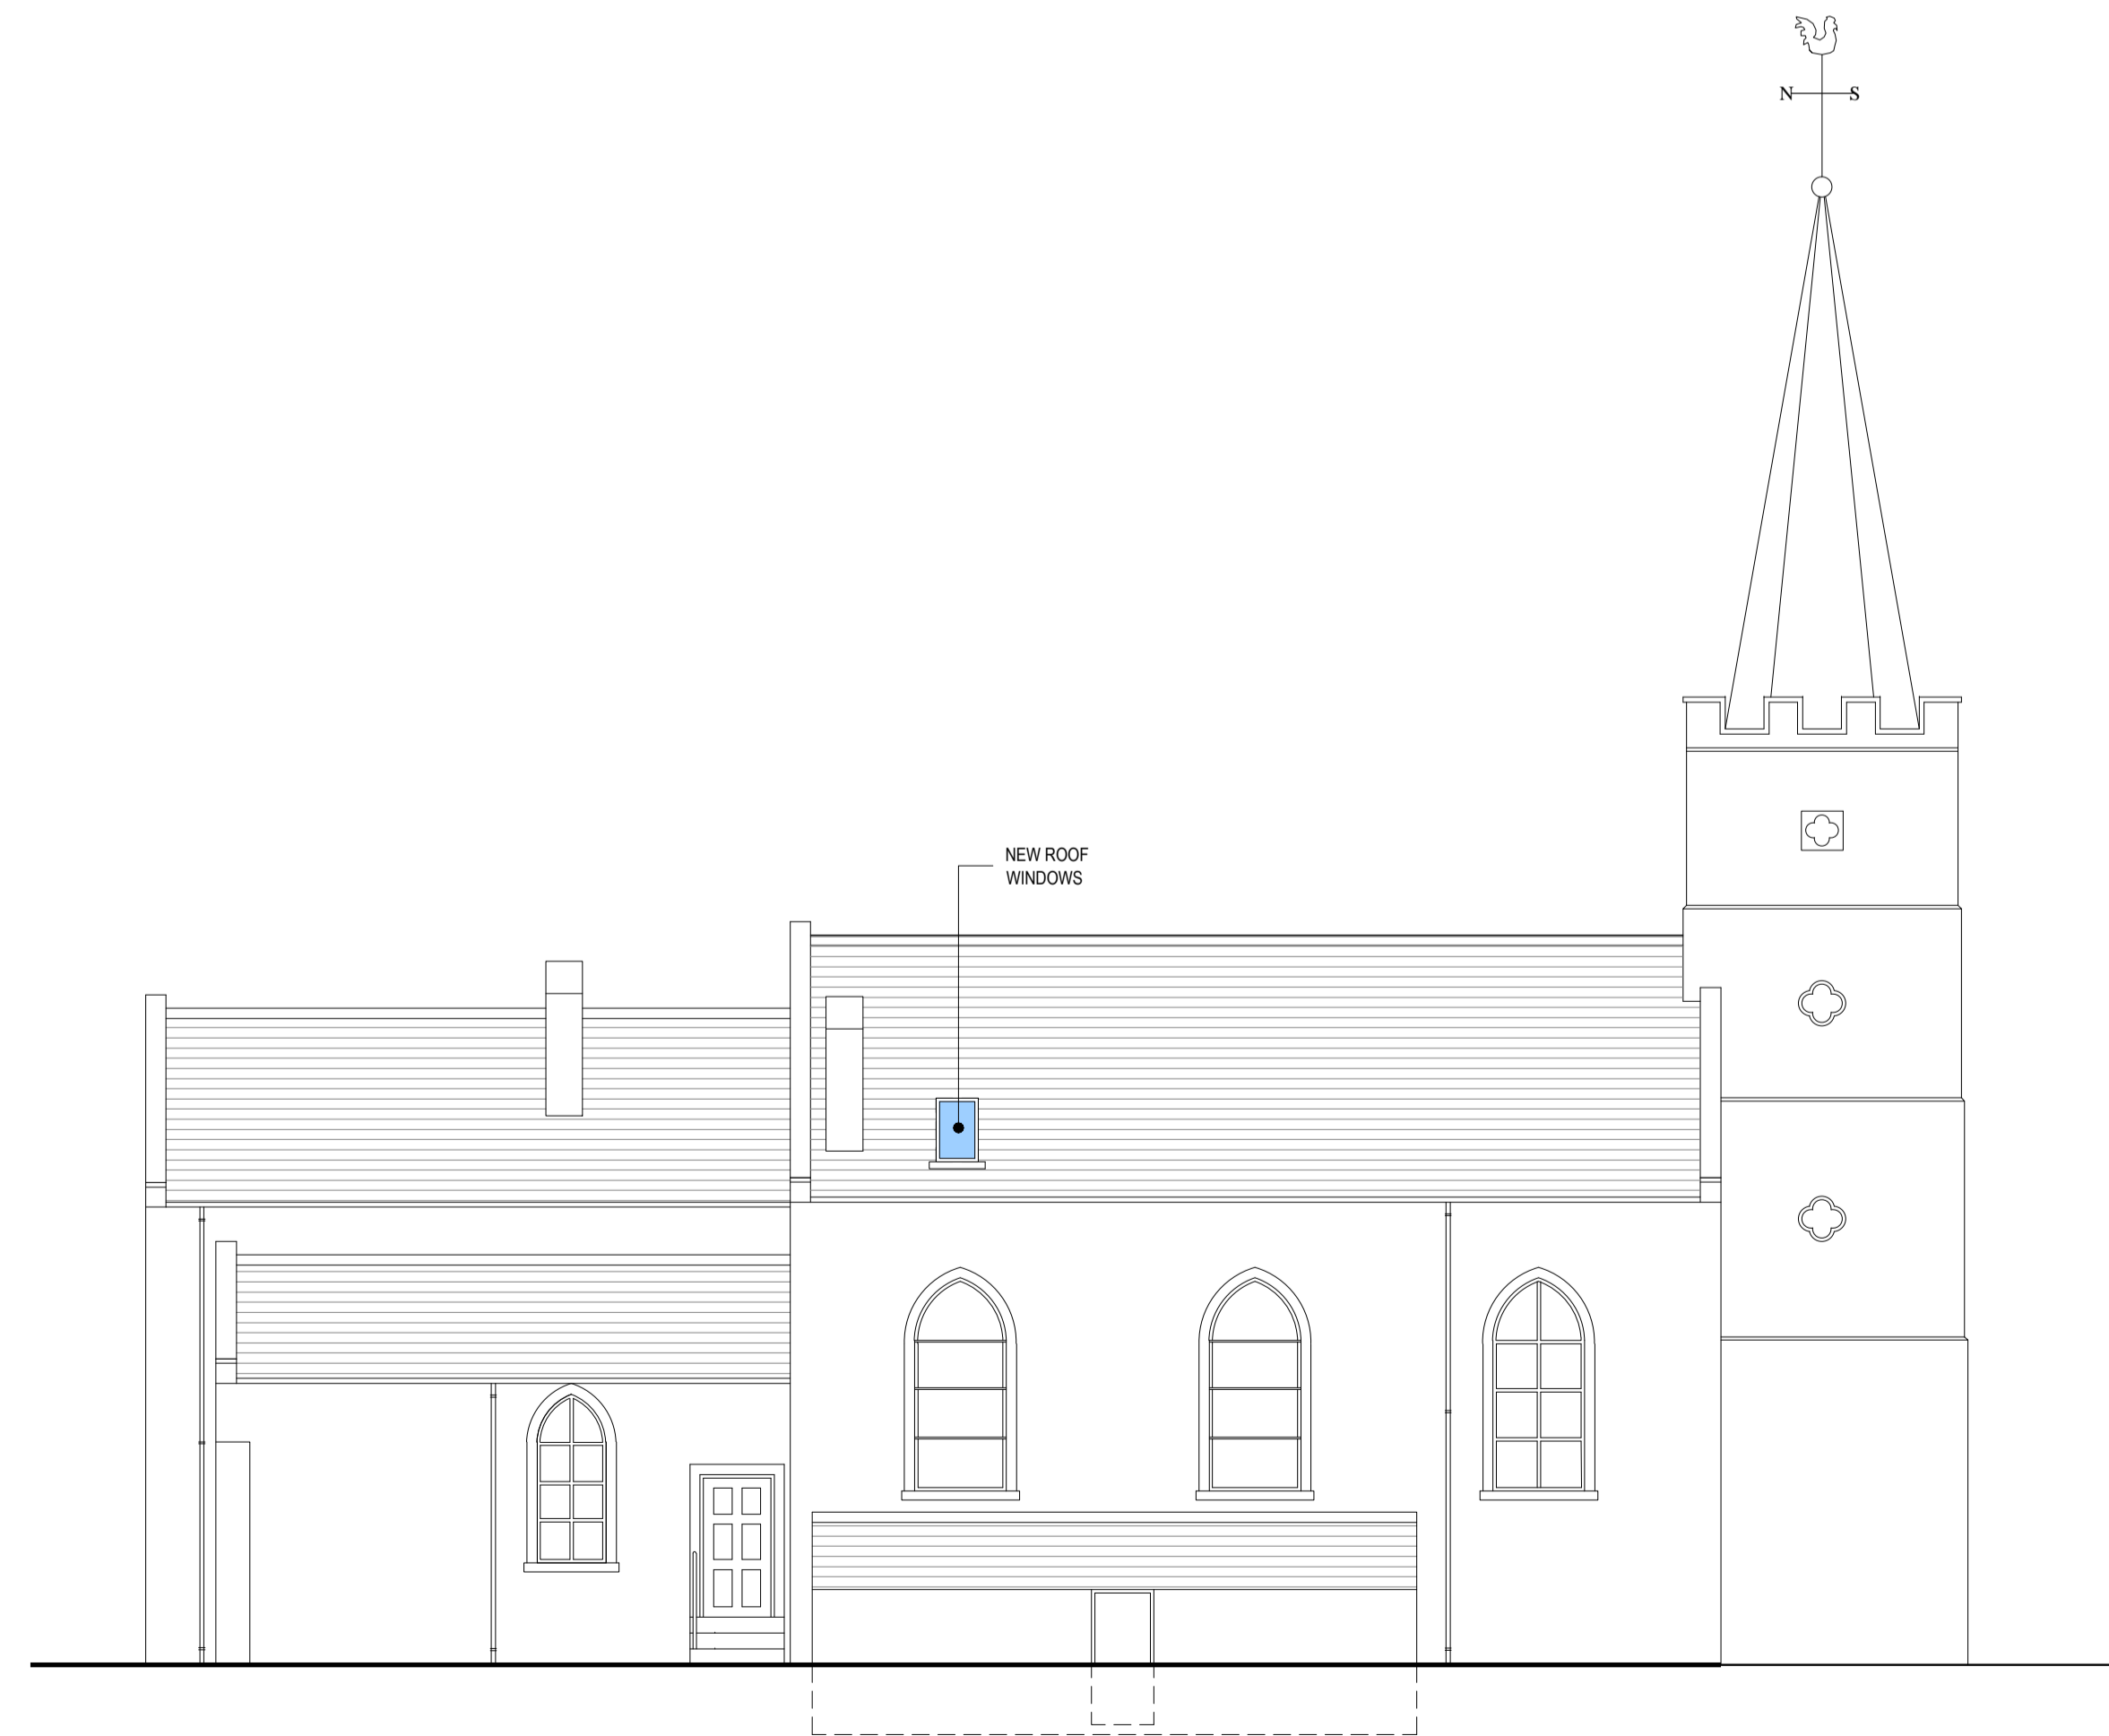

WEST ELEVATION

SOUTH ELEVATION

EAST ELEVATION

NORTH ELEVATION

beaumont : brown
architects

The Old Brewery, Castle Eden, County Durham TS27 4SU
T: 01642 700803
E: eng@beaumontbrownarchitects.co.uk
www.beaumontbrownarchitects.co.uk

THE CHURCH
OF ENGLAND

Contract: ST JAMES CASTLE EDEN	No. 1642
Drawing: PROPOSED ELEVATIONS	No. 4
Scale: 1:100 @ A1, 1:200 @ A3	Rev. A
Date: 05.04.17	

REV. A. 15.09.17 - DINING AREA ROOFLIGHTS OMITTED.