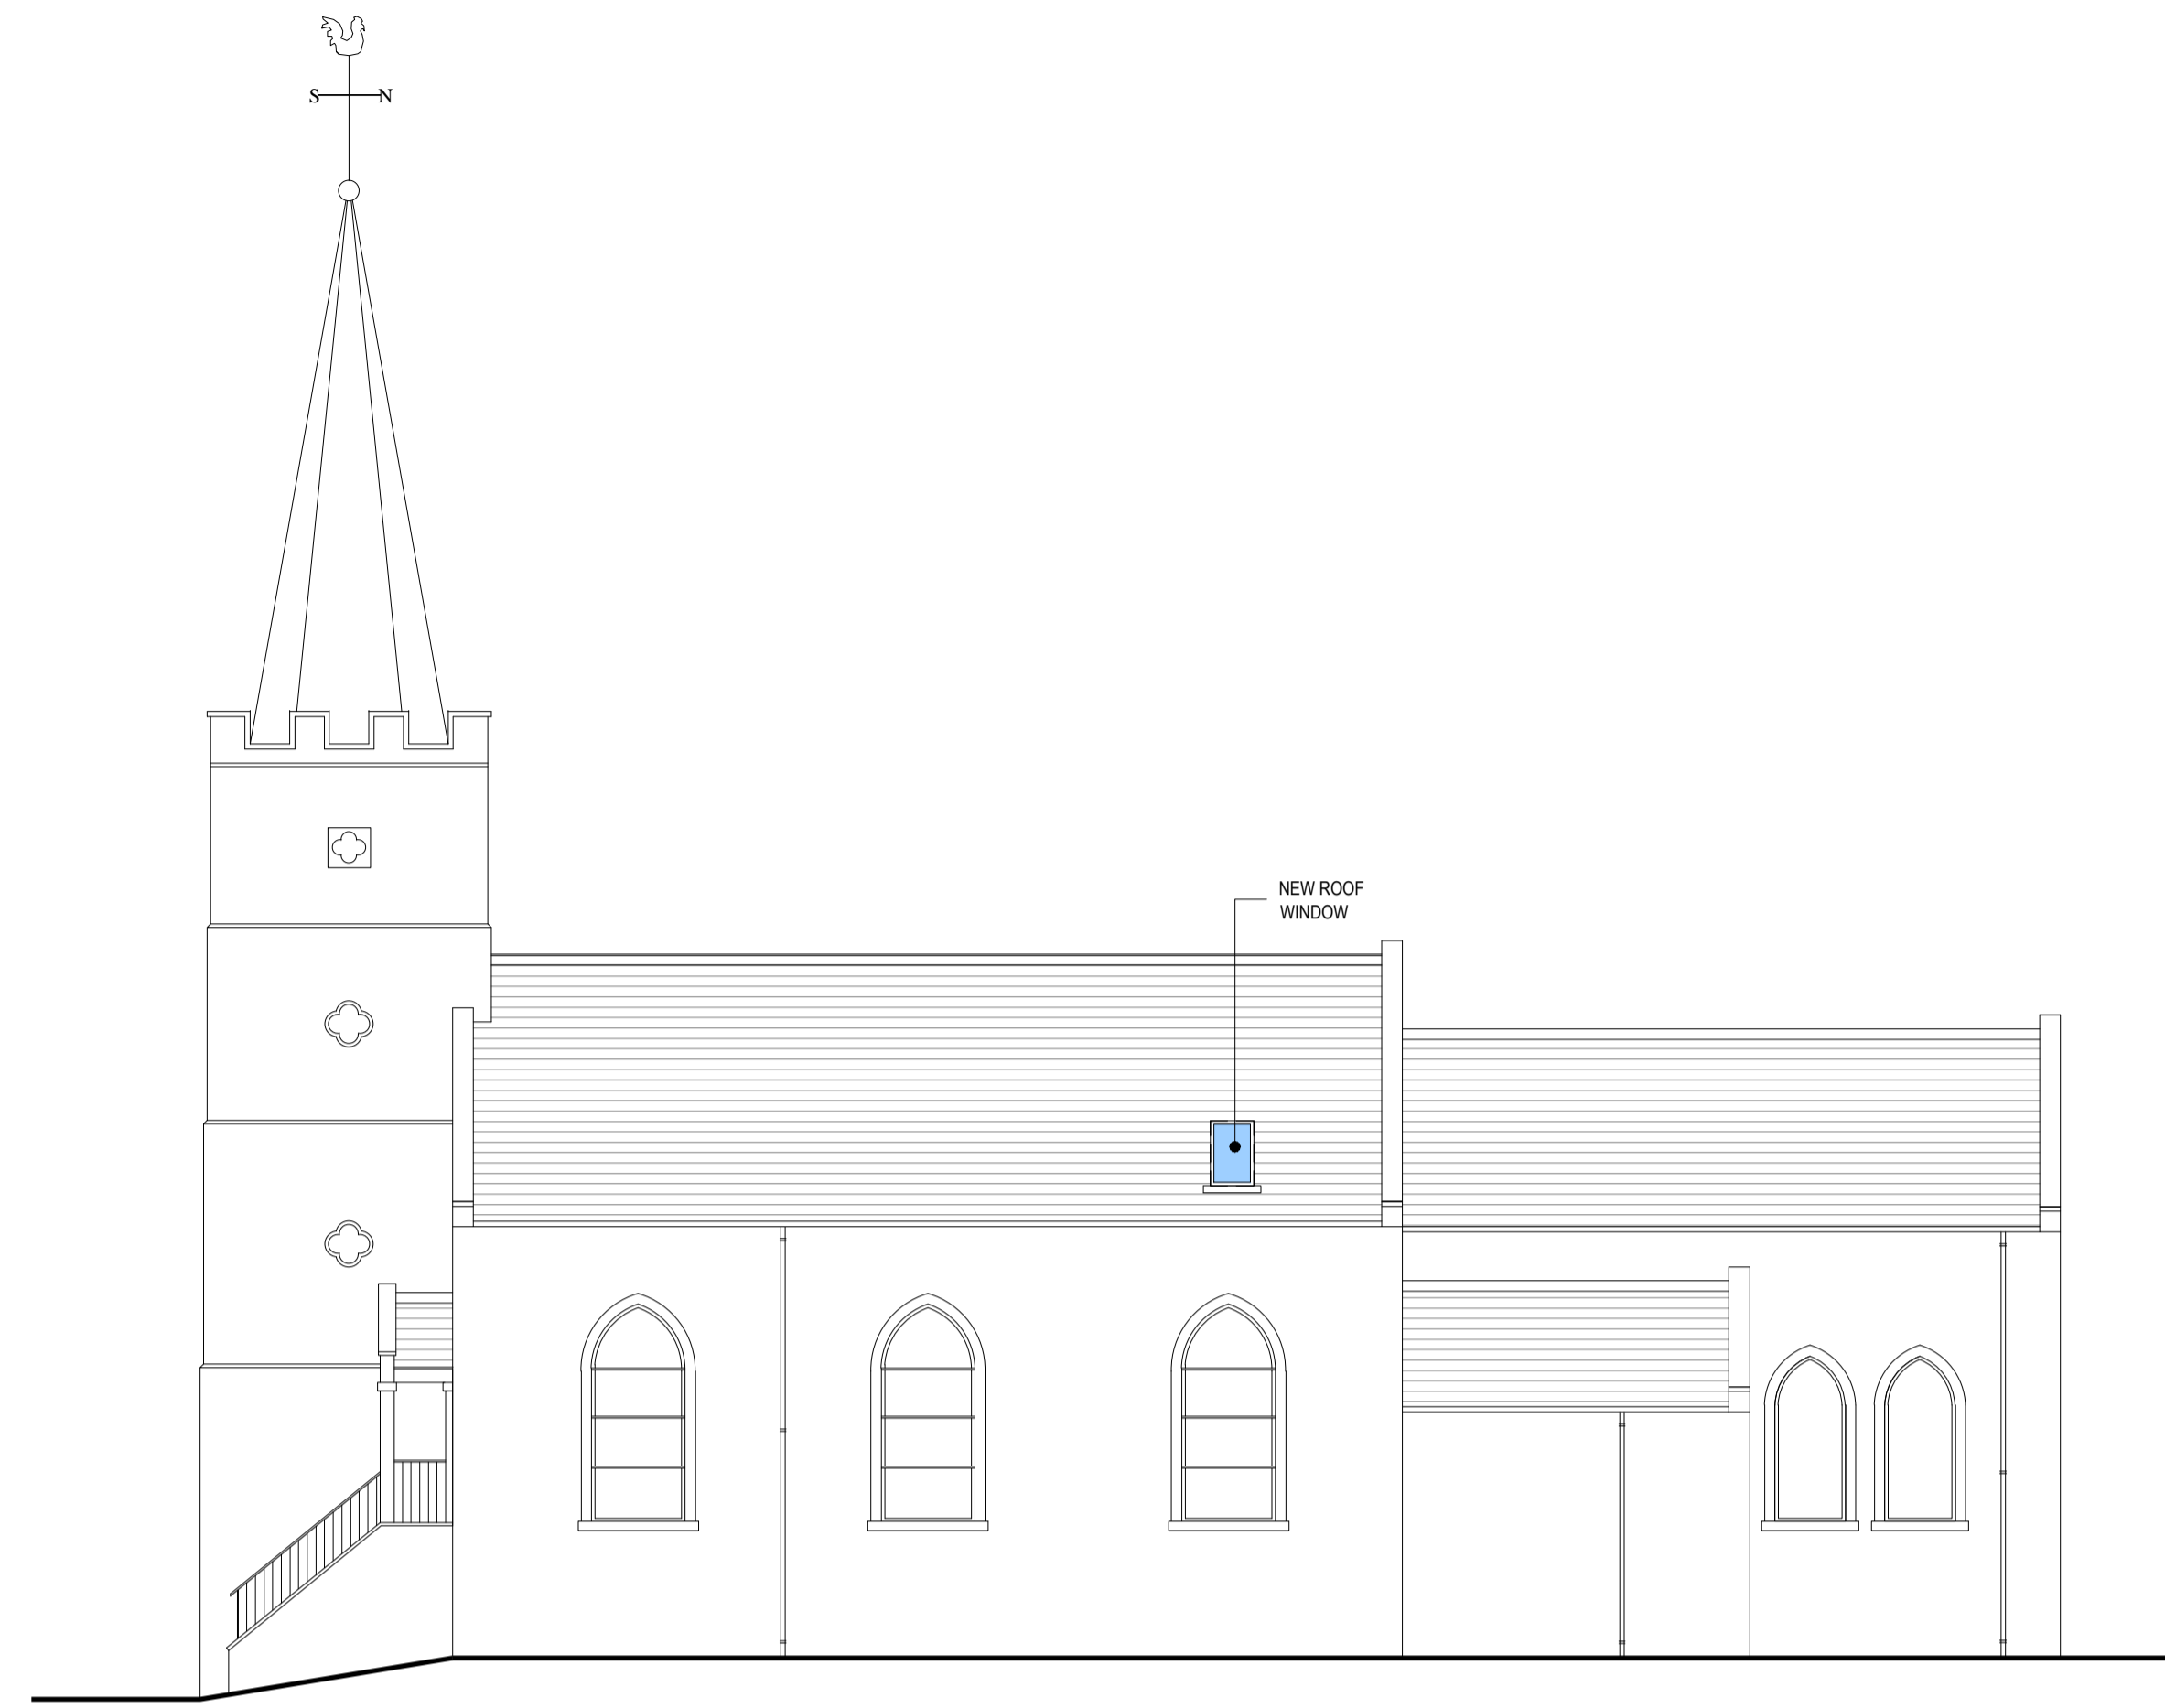

WEST ELEVATION

SOUTH ELEVATION

EAST ELEVATION

NORTH ELEVATION

beaumont : brown
architects

The Old Brewery, Castle Eden, County Durham TS27 4SU
T: 01642 700803
E: eng@beaumontbrownarchitects.co.uk
www.beaumontbrownarchitects.co.uk

THE CHURCH
OF ENGLAND

Contract: ST JAMES CASTLE EDEN	No. 1642
Drawing: PROPOSED ELEVATIONS	No. 4
Scale: 1:100 @ A1, 1:200 @ A3	Rev. A
Date: 05.04.17	

REV. A. 15.09.17 - DINING AREA ROOFLIGHTS OMITTED.