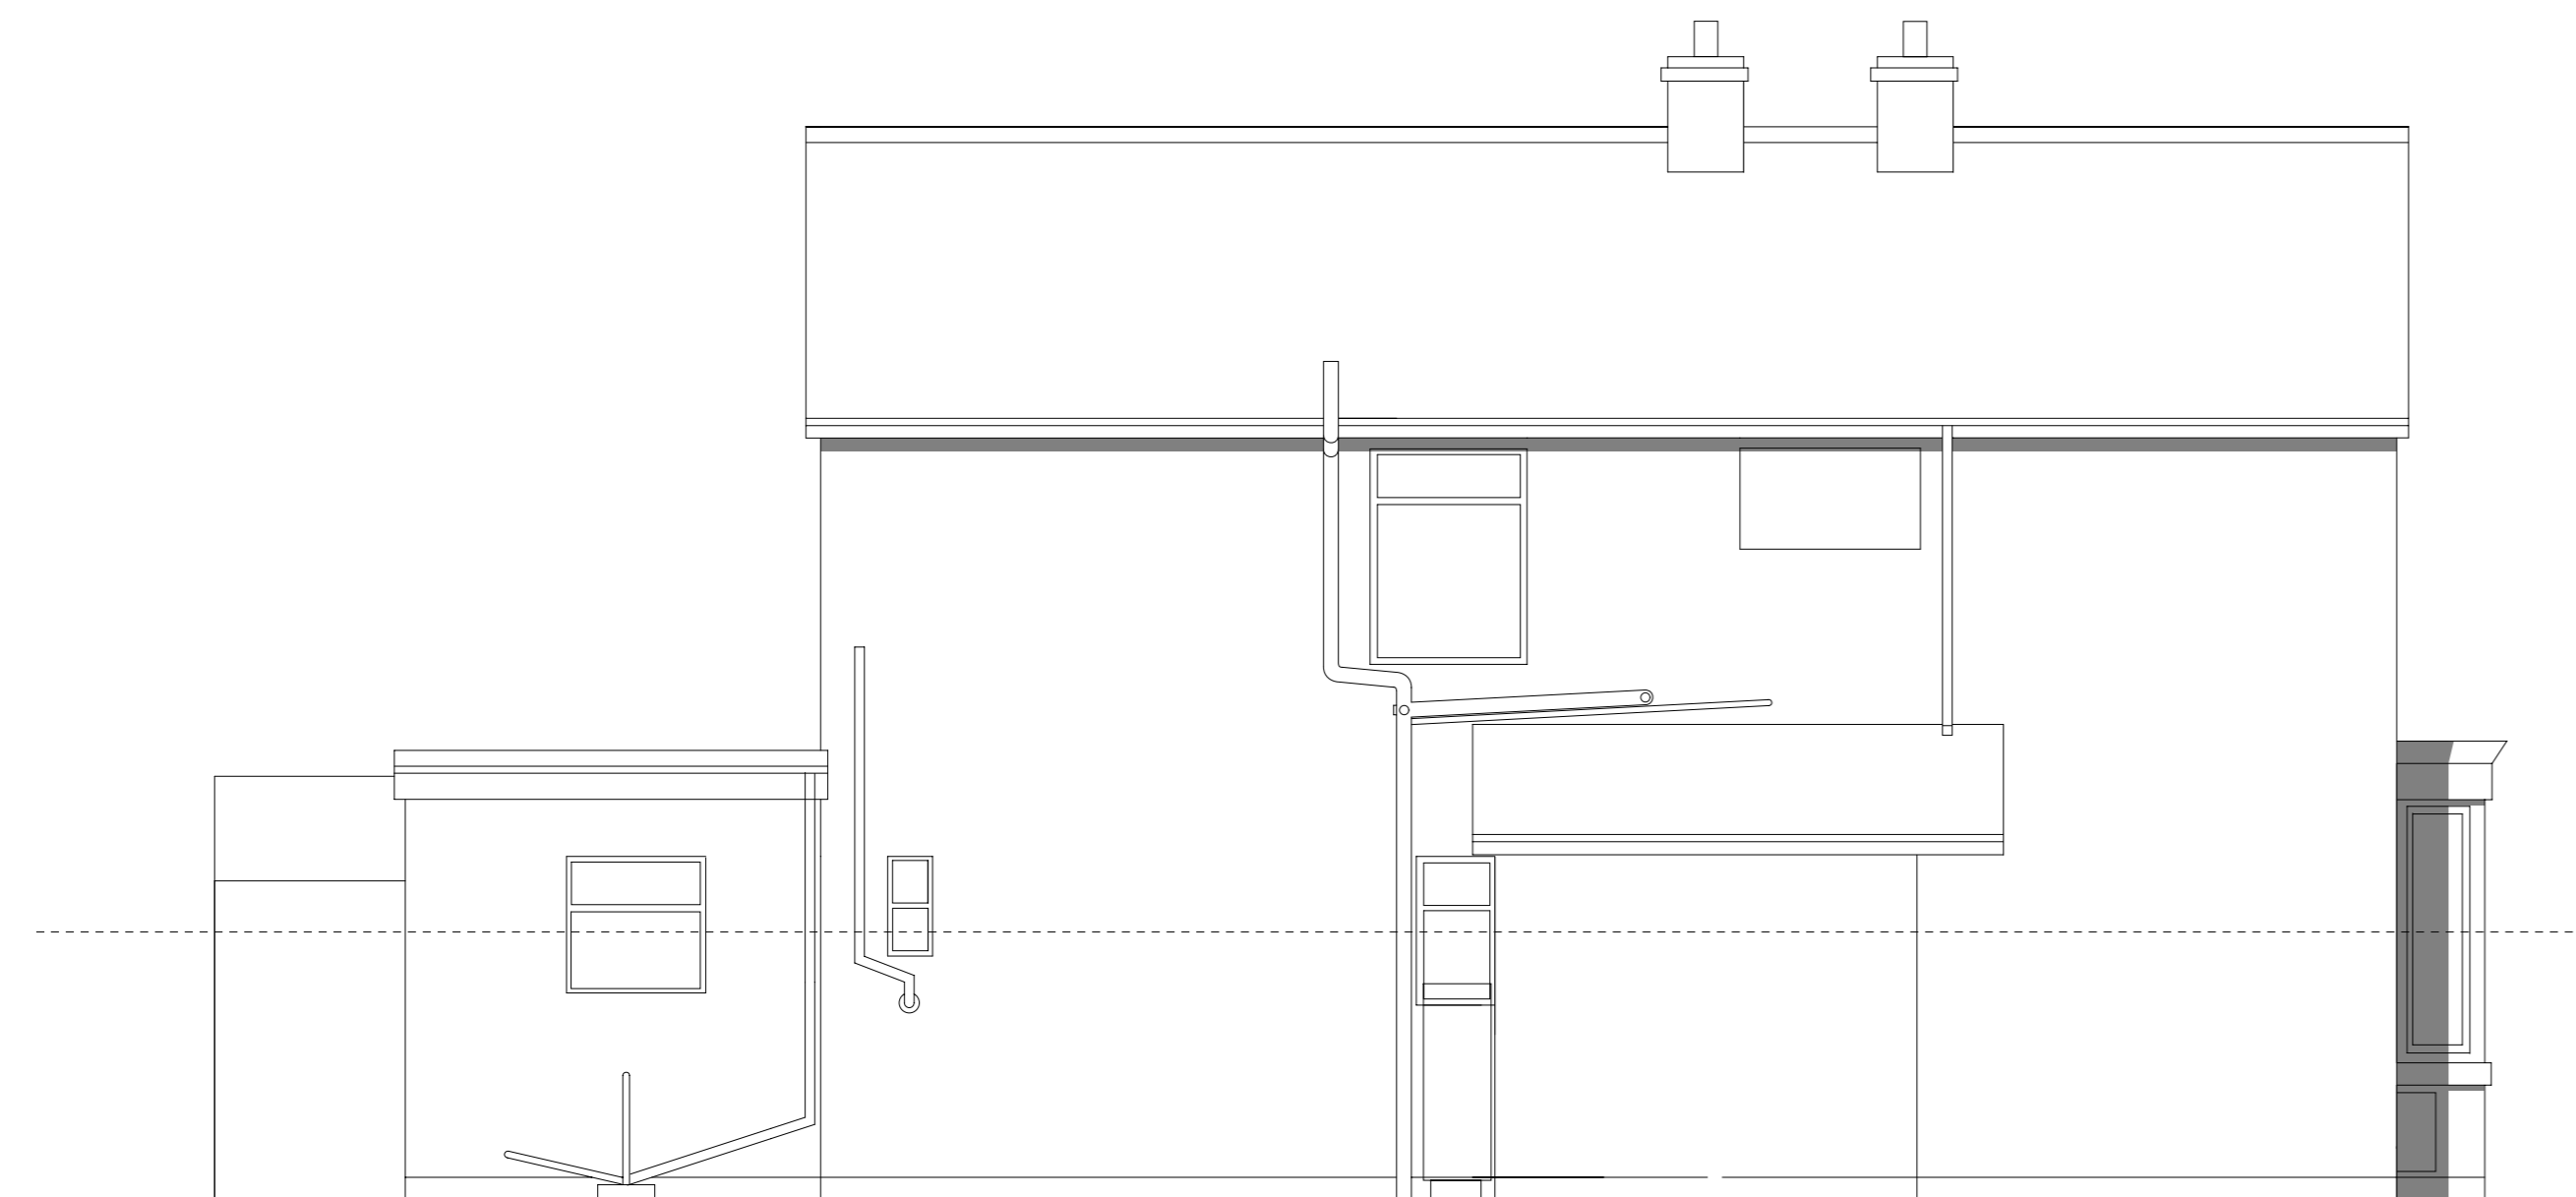

EXISTING SIDE VIEW