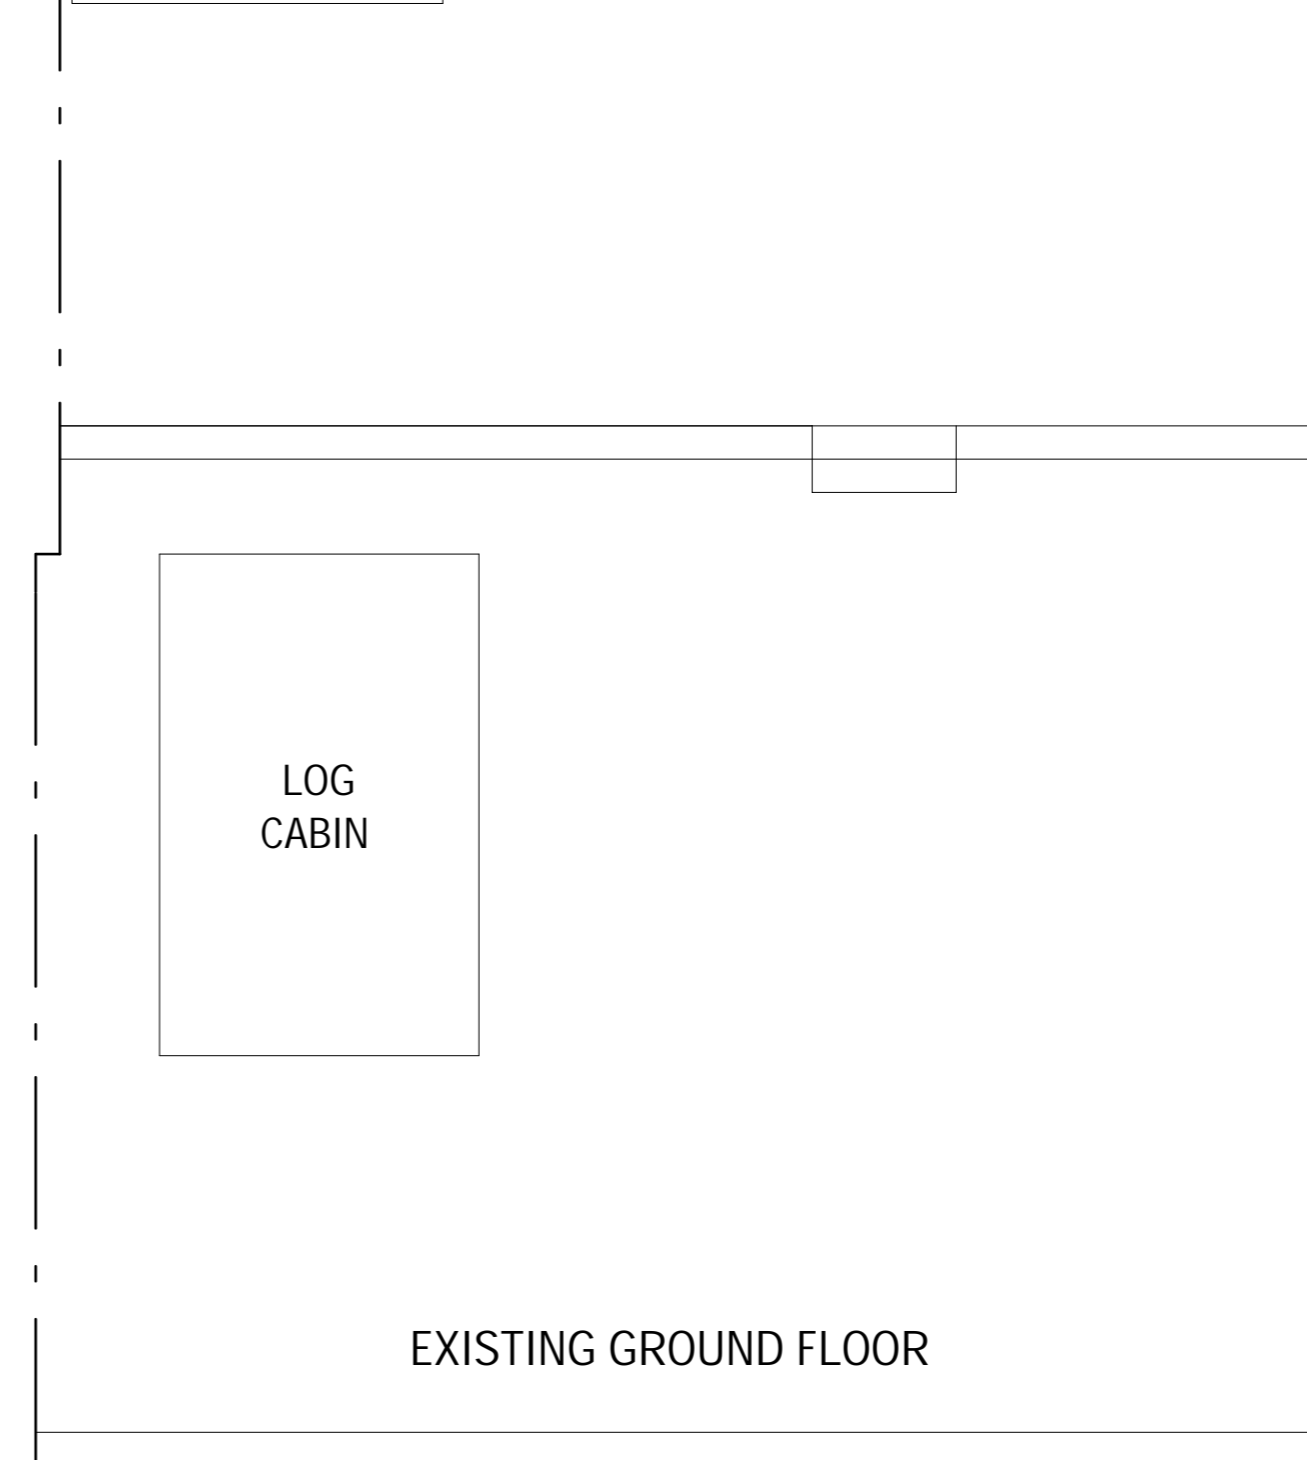

EXISTING FIRST FLOOR

NEW PITCHED ROOF OVER EXISTING AND NEW REAR EXTENSION, INTERNAL ALTERATIONS AND GARAGE FOR 60 GOSPORT ROAD LEE ON SOLENT PO13 9EN

Scale : 1:50

A1

Drawing No. 200720204A1