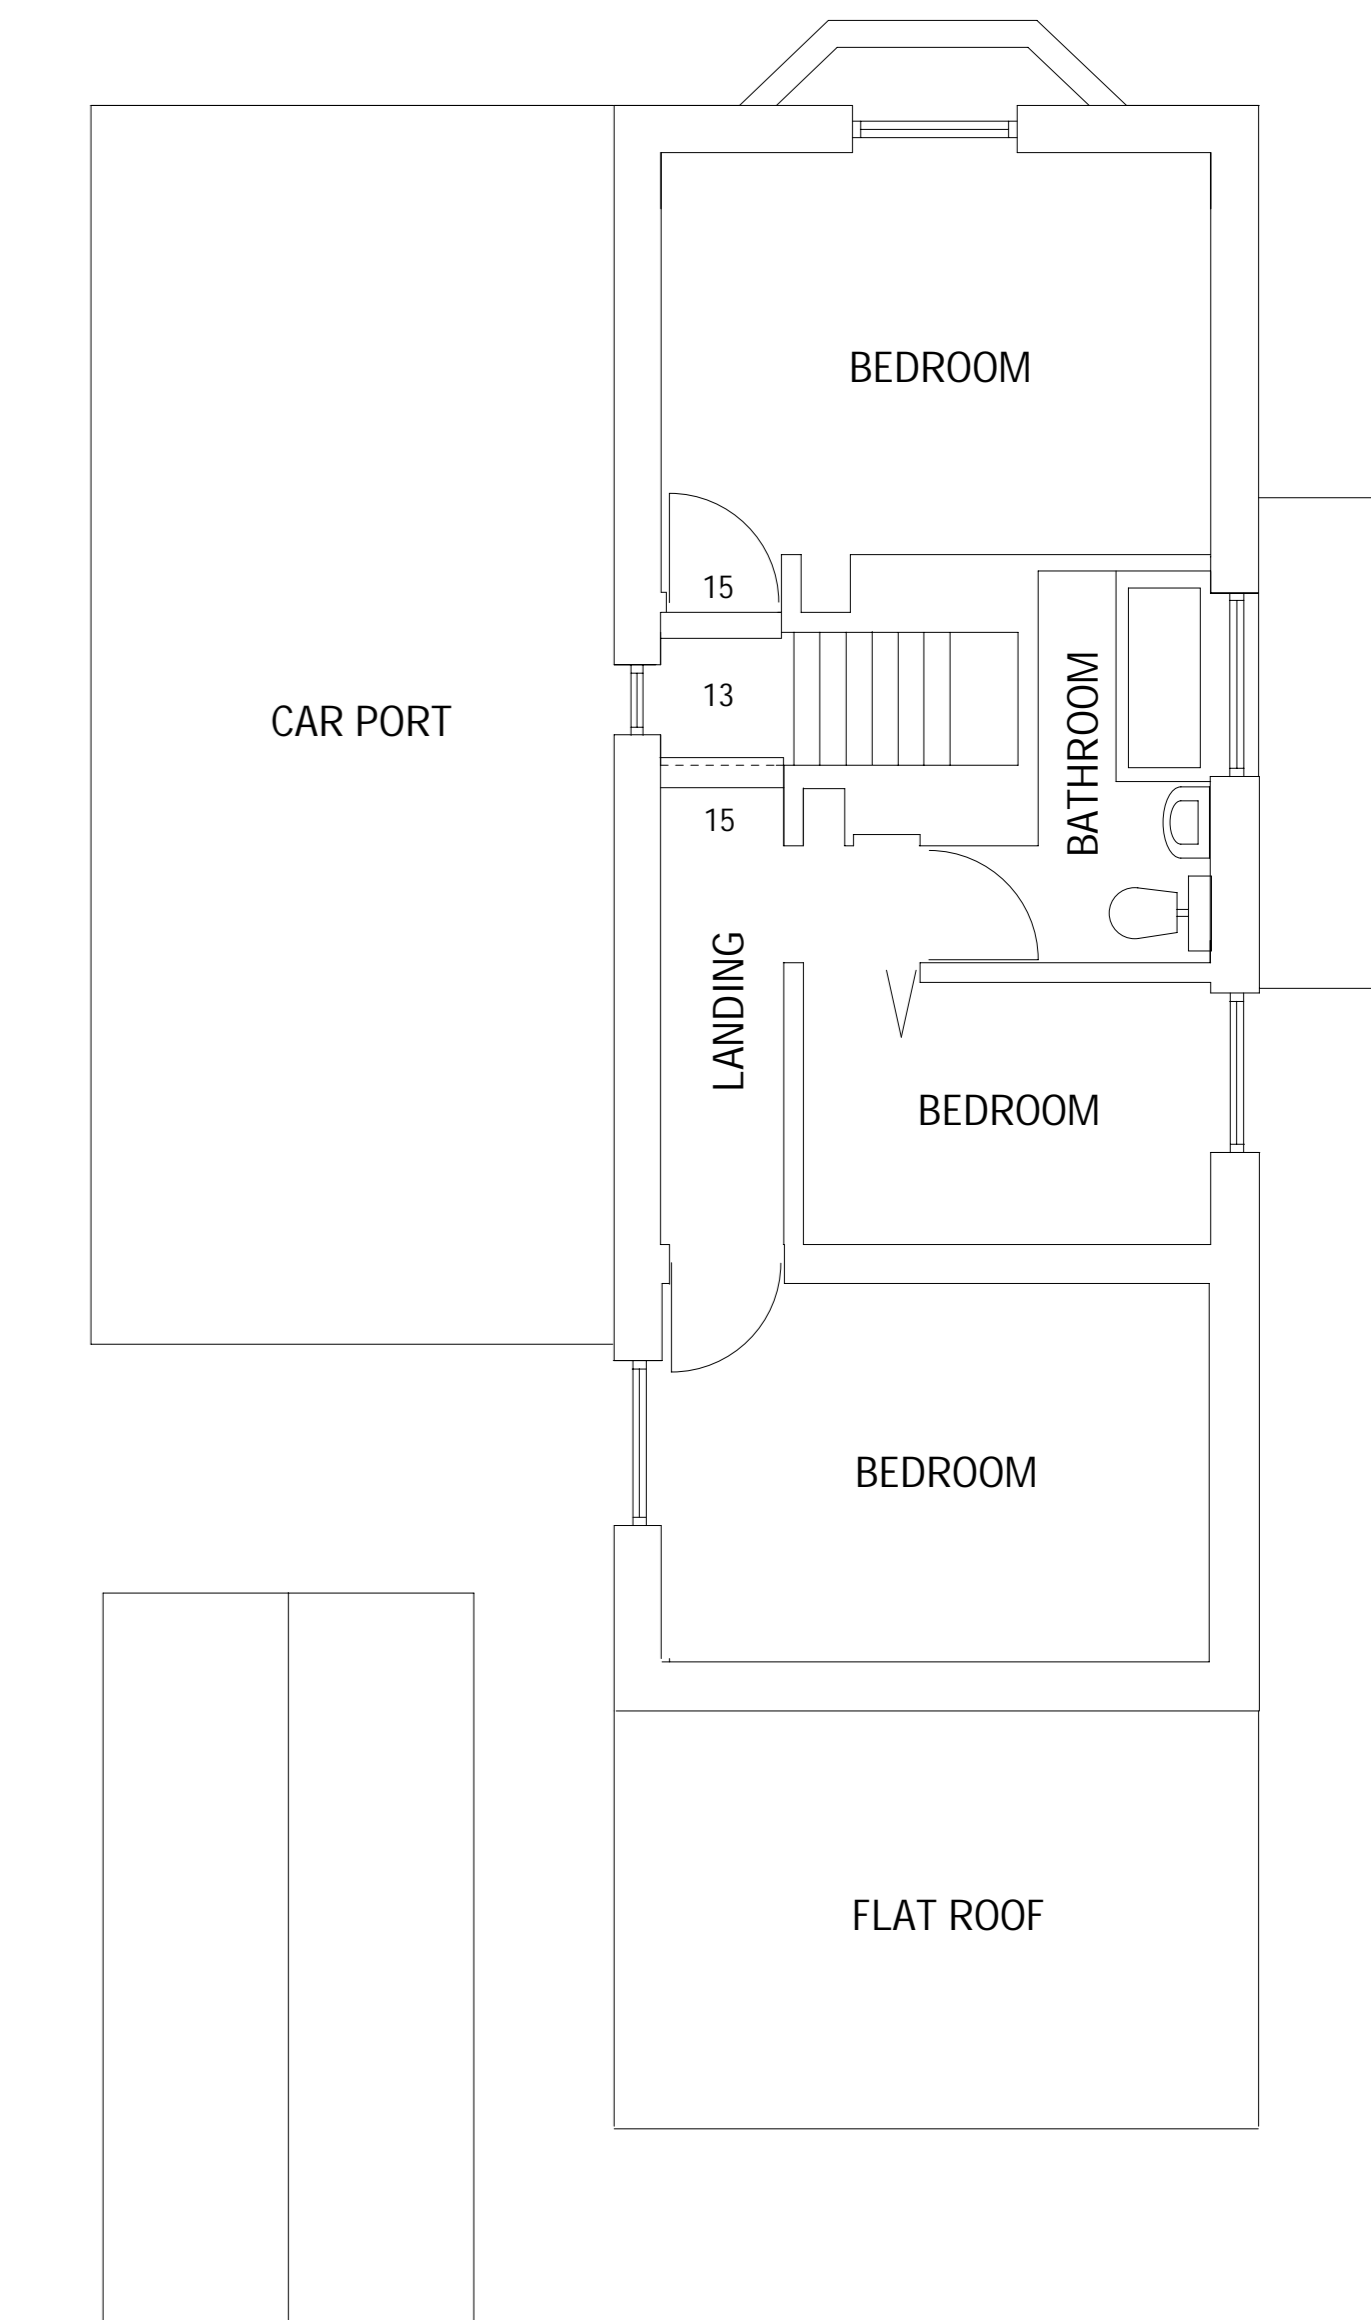

EXISTING FIRST FLOOR

NEW PITCHED ROOF OVER EXISTING AND NEW REAR EXTENSION, INTERNAL ALTERATIONS AND GARAGE FOR 60 GOSPORT ROAD LEE ON SOLENT PO13 9EN

Scale : 1:50

A1

Drawing No. 200720204A1