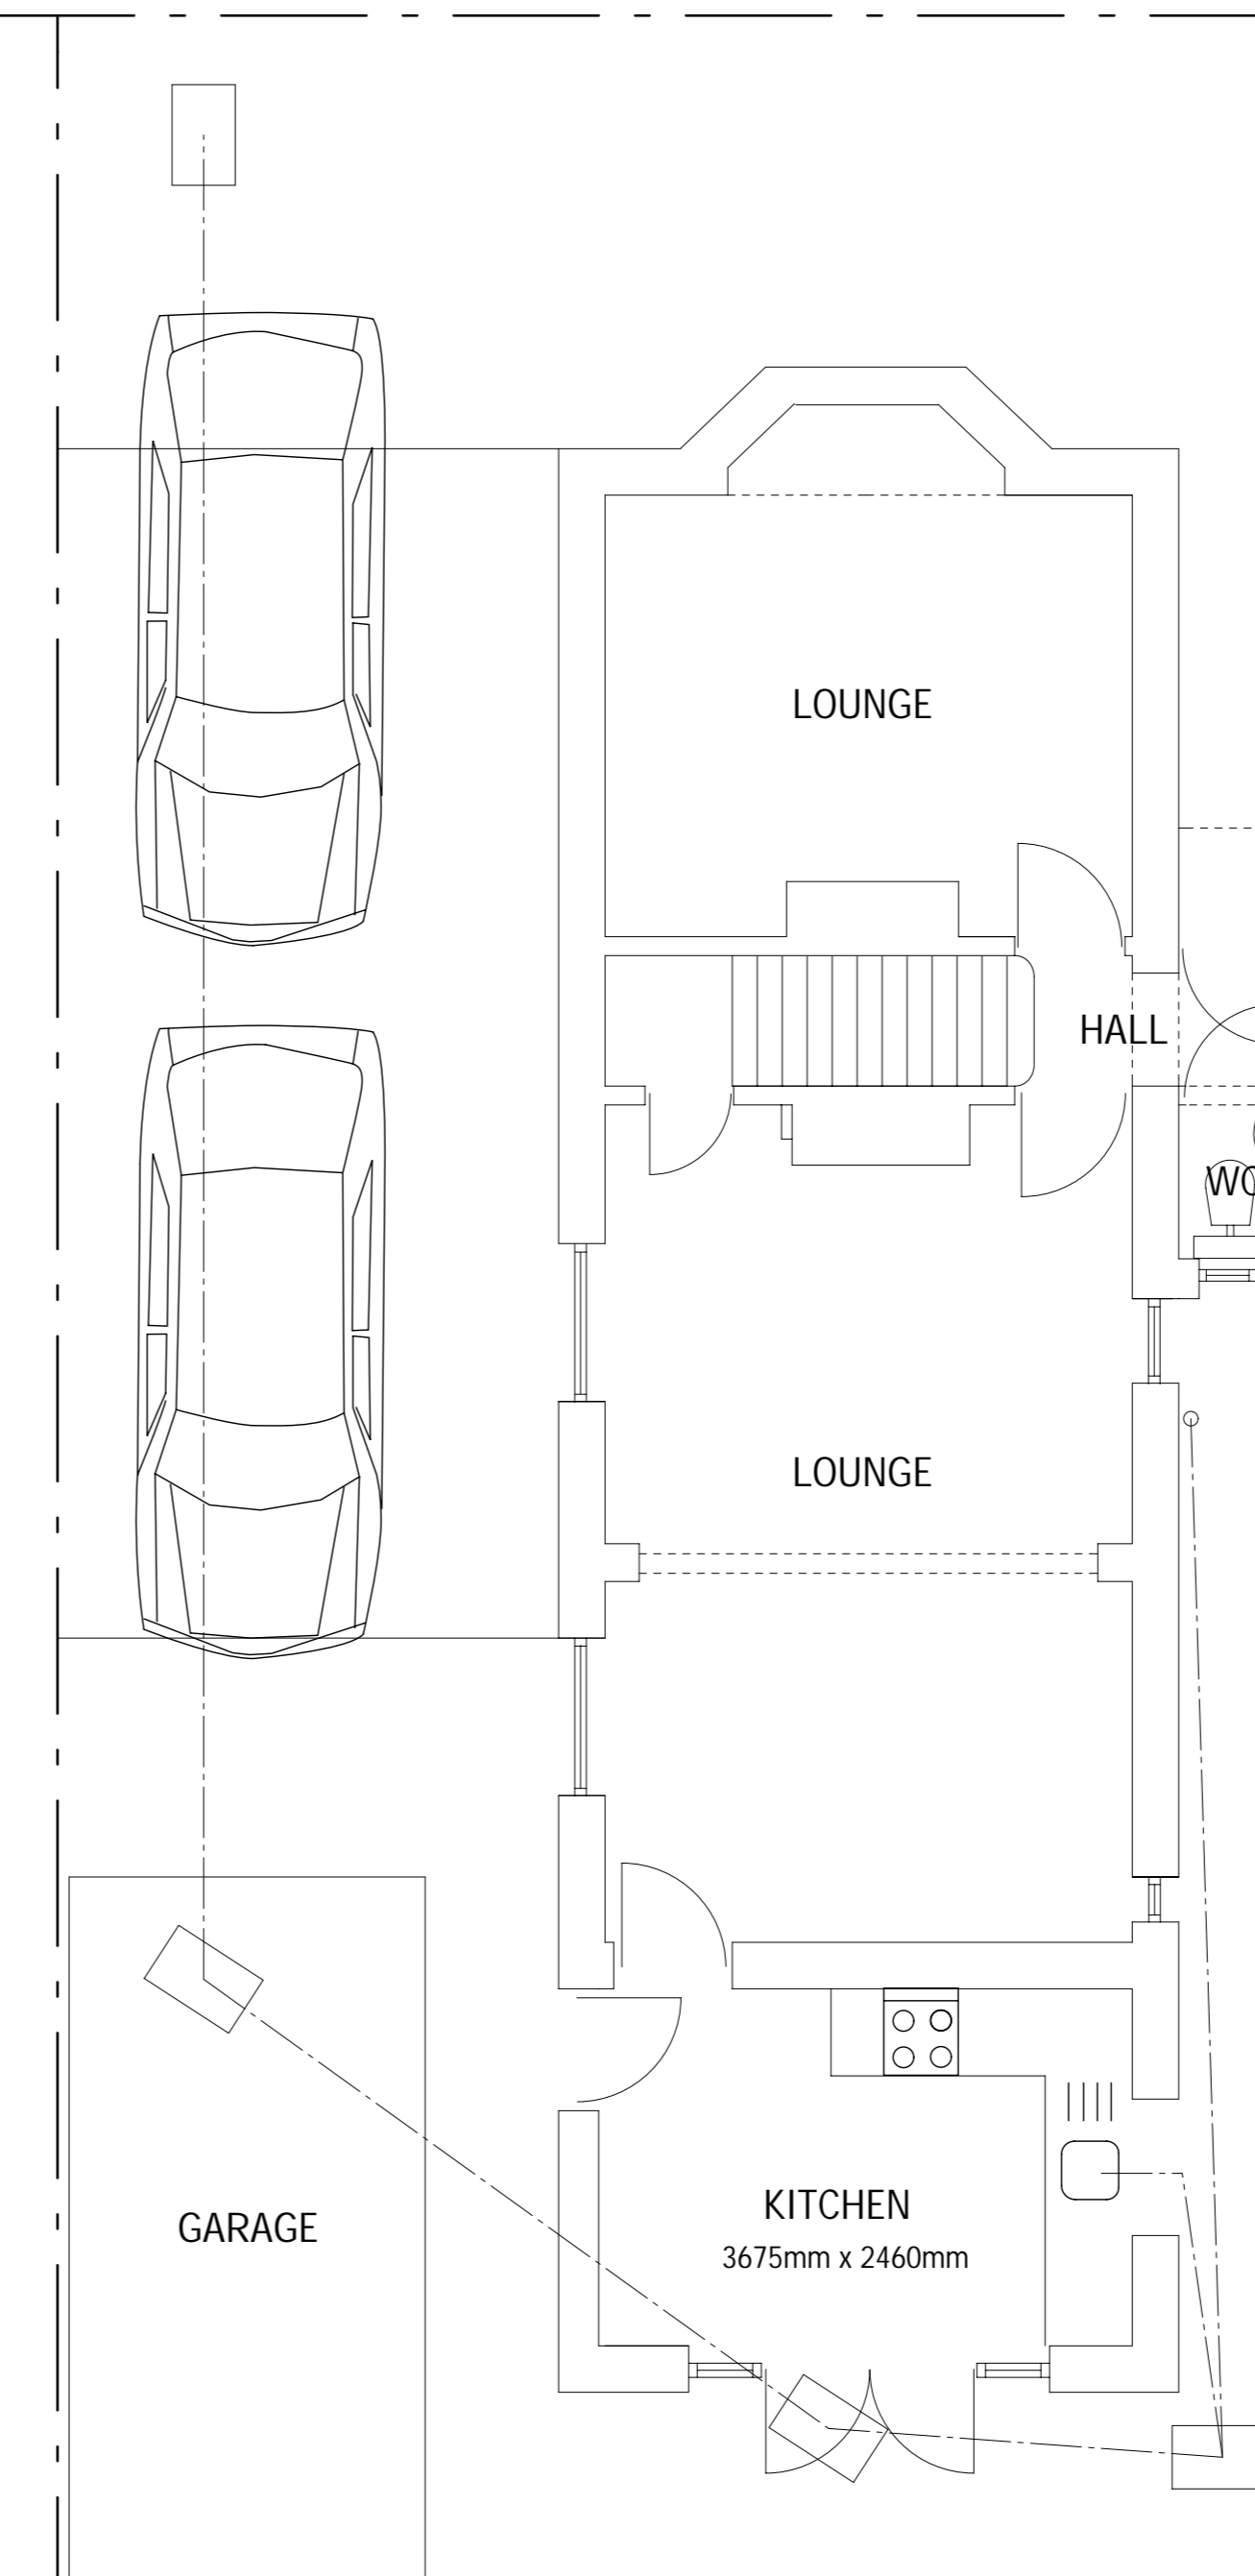

EXISTING FIRST FLOOR

NEW PITCHED ROOF OVER EXISTING AND NEW REAR EXTENSION, INTERNAL ALTERATIONS AND GARAGE FOR 60 GOSPORT ROAD LEE ON SOLENT PO13 9EN

Scale : 1:50

A1

Drawing No. 200720204A1