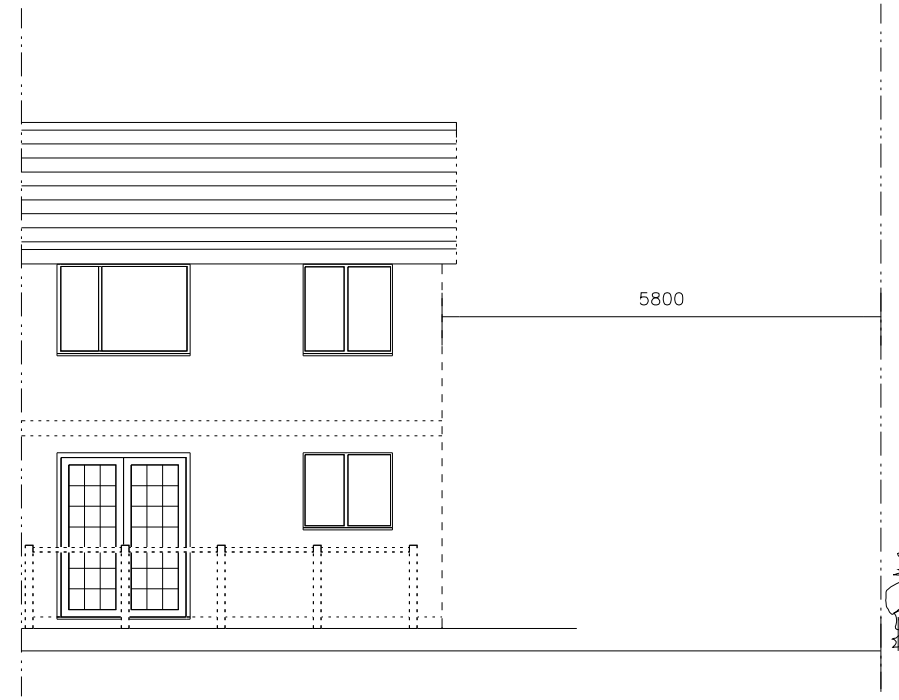

FRONT ELEVATION

REAR ELEVATION

SIDE ELEVATION

Existing elevations		
1 Hardman Close Cowpe, Rossendale BB4 7DL		
Ha-02	1:100	04.07.21