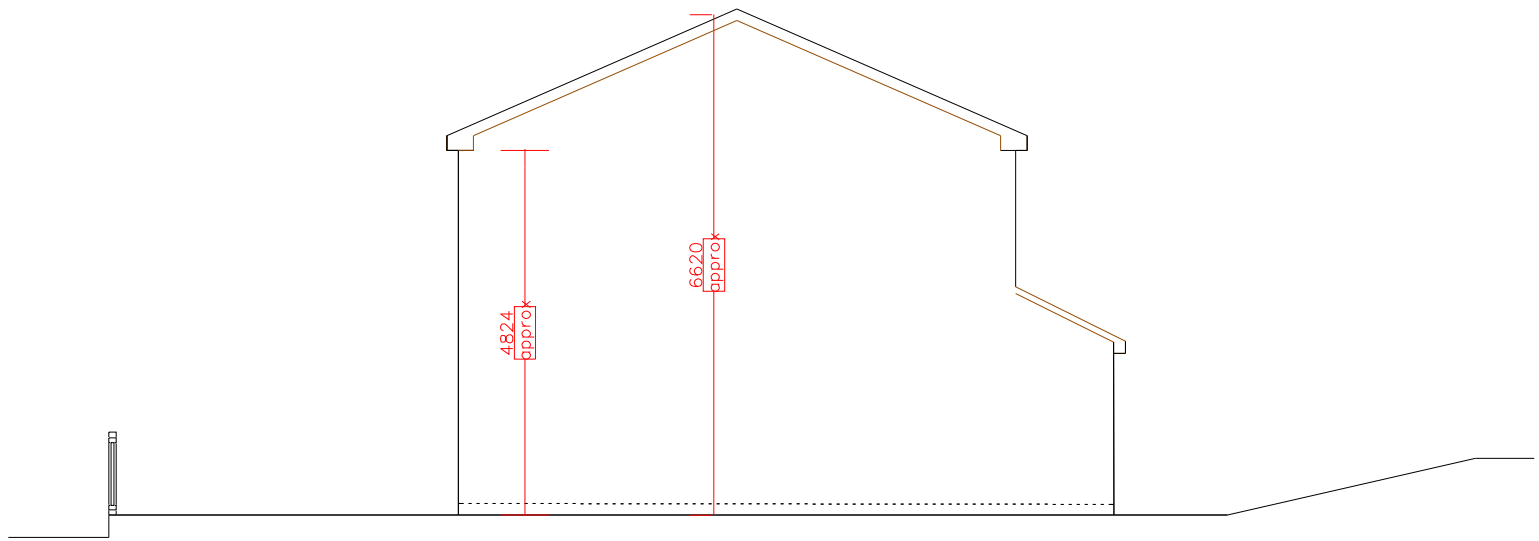

FRONT ELEVATION

REAR ELEVATION

SIDE ELEVATION

Existing elevations		
1 Hardman Close Cowpe, Rossendale BB4 7DL		
Ha-02	1:100	04.07.21