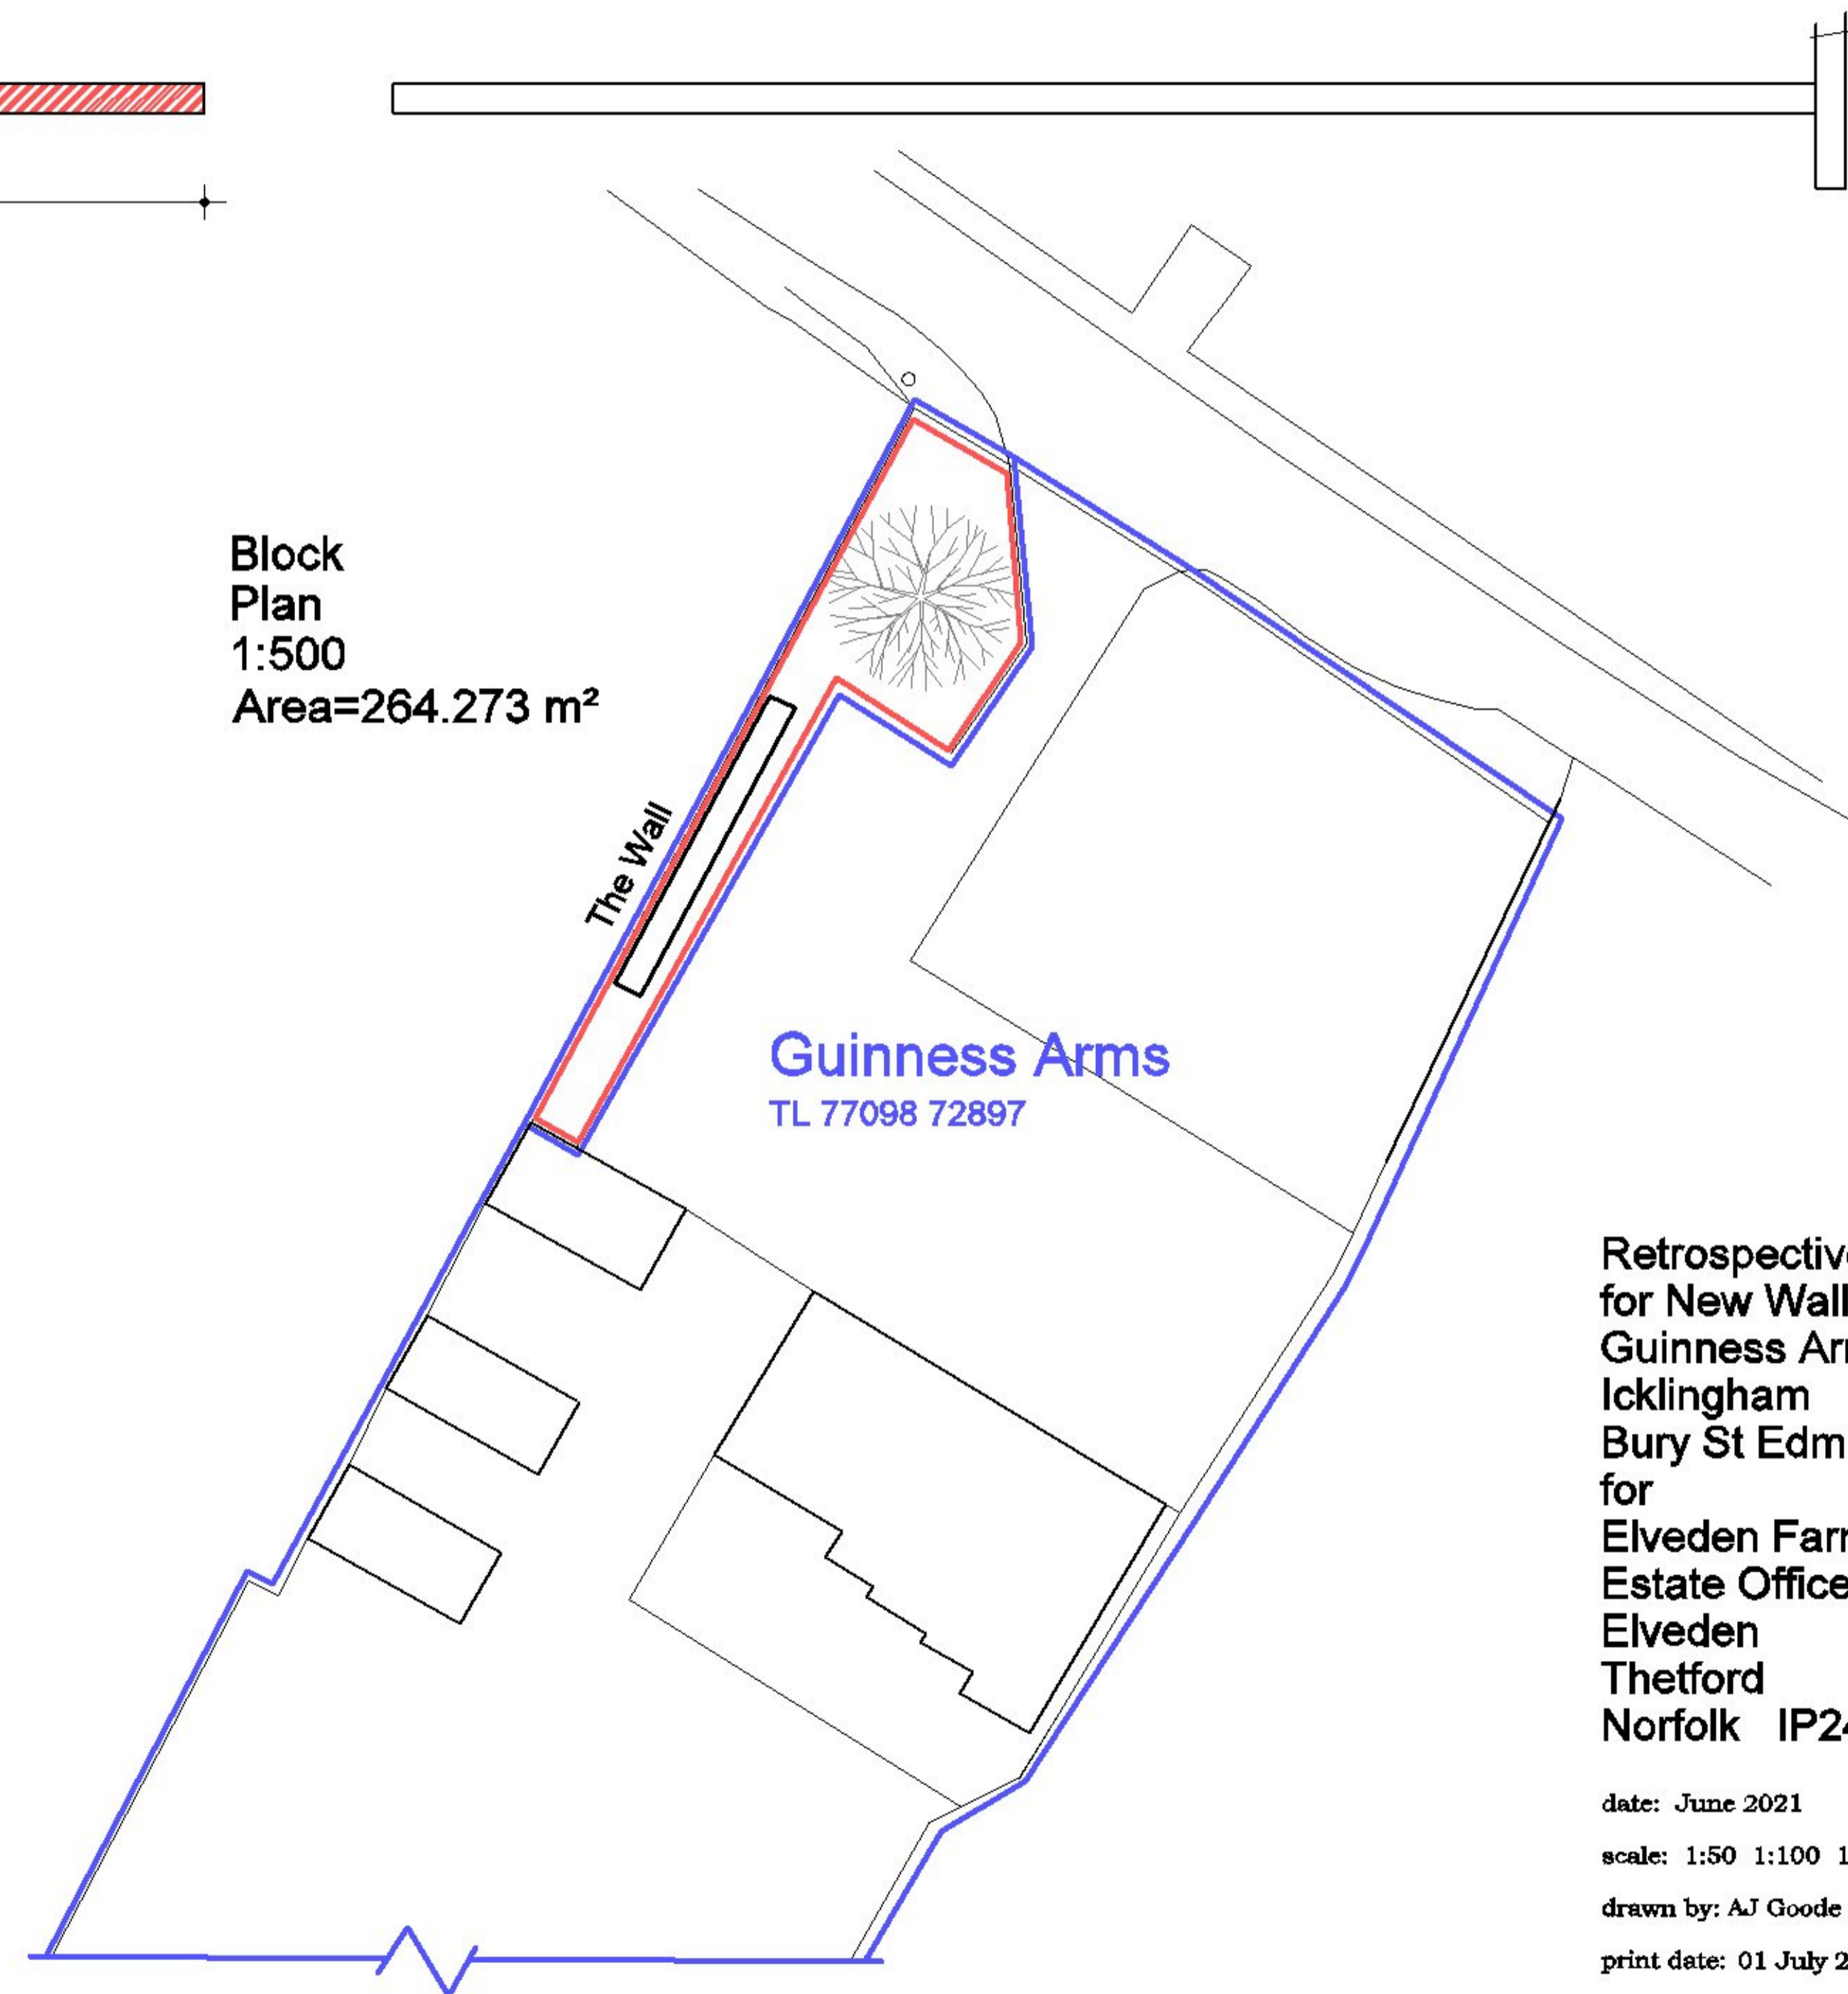

Block
Plan
1:500
Area=264.273 m²

Retrospective Application
for New Wall
Guinness Arms
Icklingham
Bury St Edmunds
for
Elveden Farms Ltd
Estate Office
Elveden
Thetford
Norfolk IP24 3TQ

date: June 2021
scale: 1:50 1:100 1:500 1:1250 (A2)
drawn by: AJ Goode
print date: 01 July 2021