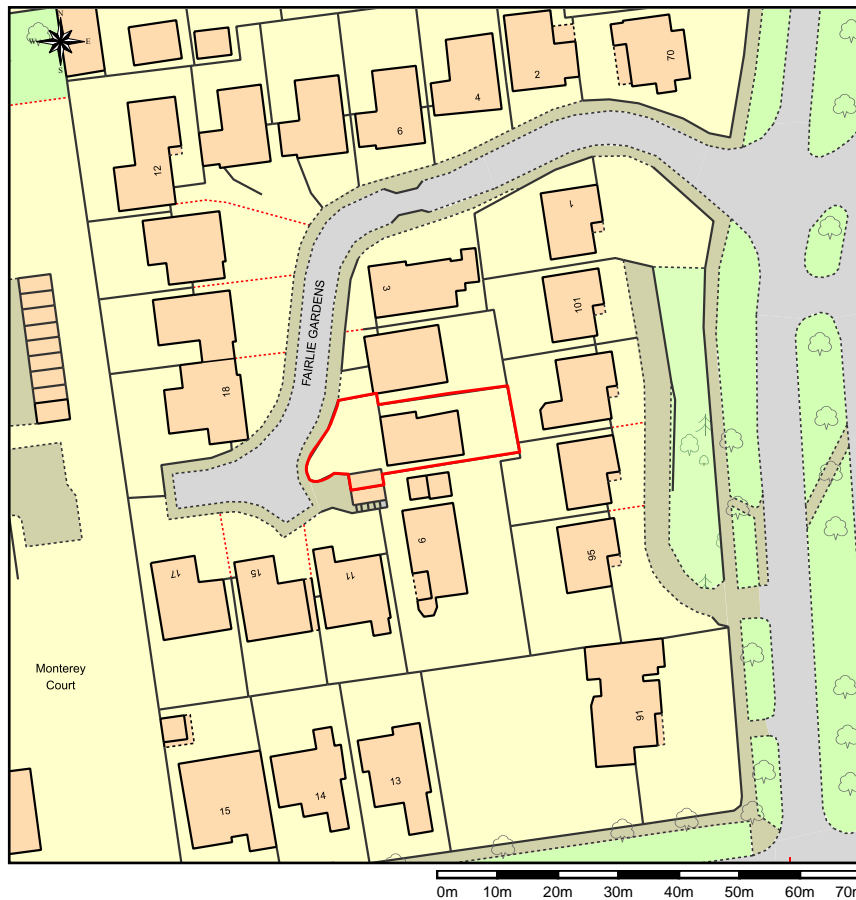

Location Plan of 7 Fairlie Gardens, Brighton

This Plan includes the following Licensed Data: OS MasterMap Colour PDF Location Plan by the Ordnance Survey National Geographic Database and incorporating surveyed revision available at the date of production. Reproduction in whole or in part is prohibited without the prior permission of Ordnance Survey. The representation of a road, track or path is no evidence of a right of way. The representation of features, as lines is no evidence of a property boundary. © Crown copyright and database rights, 2021. Ordnance Survey 0100031673

Scale: 1:1250, paper size: A4

emapsite™
plans

Prepared by: Mike Smith, 24-05-2021