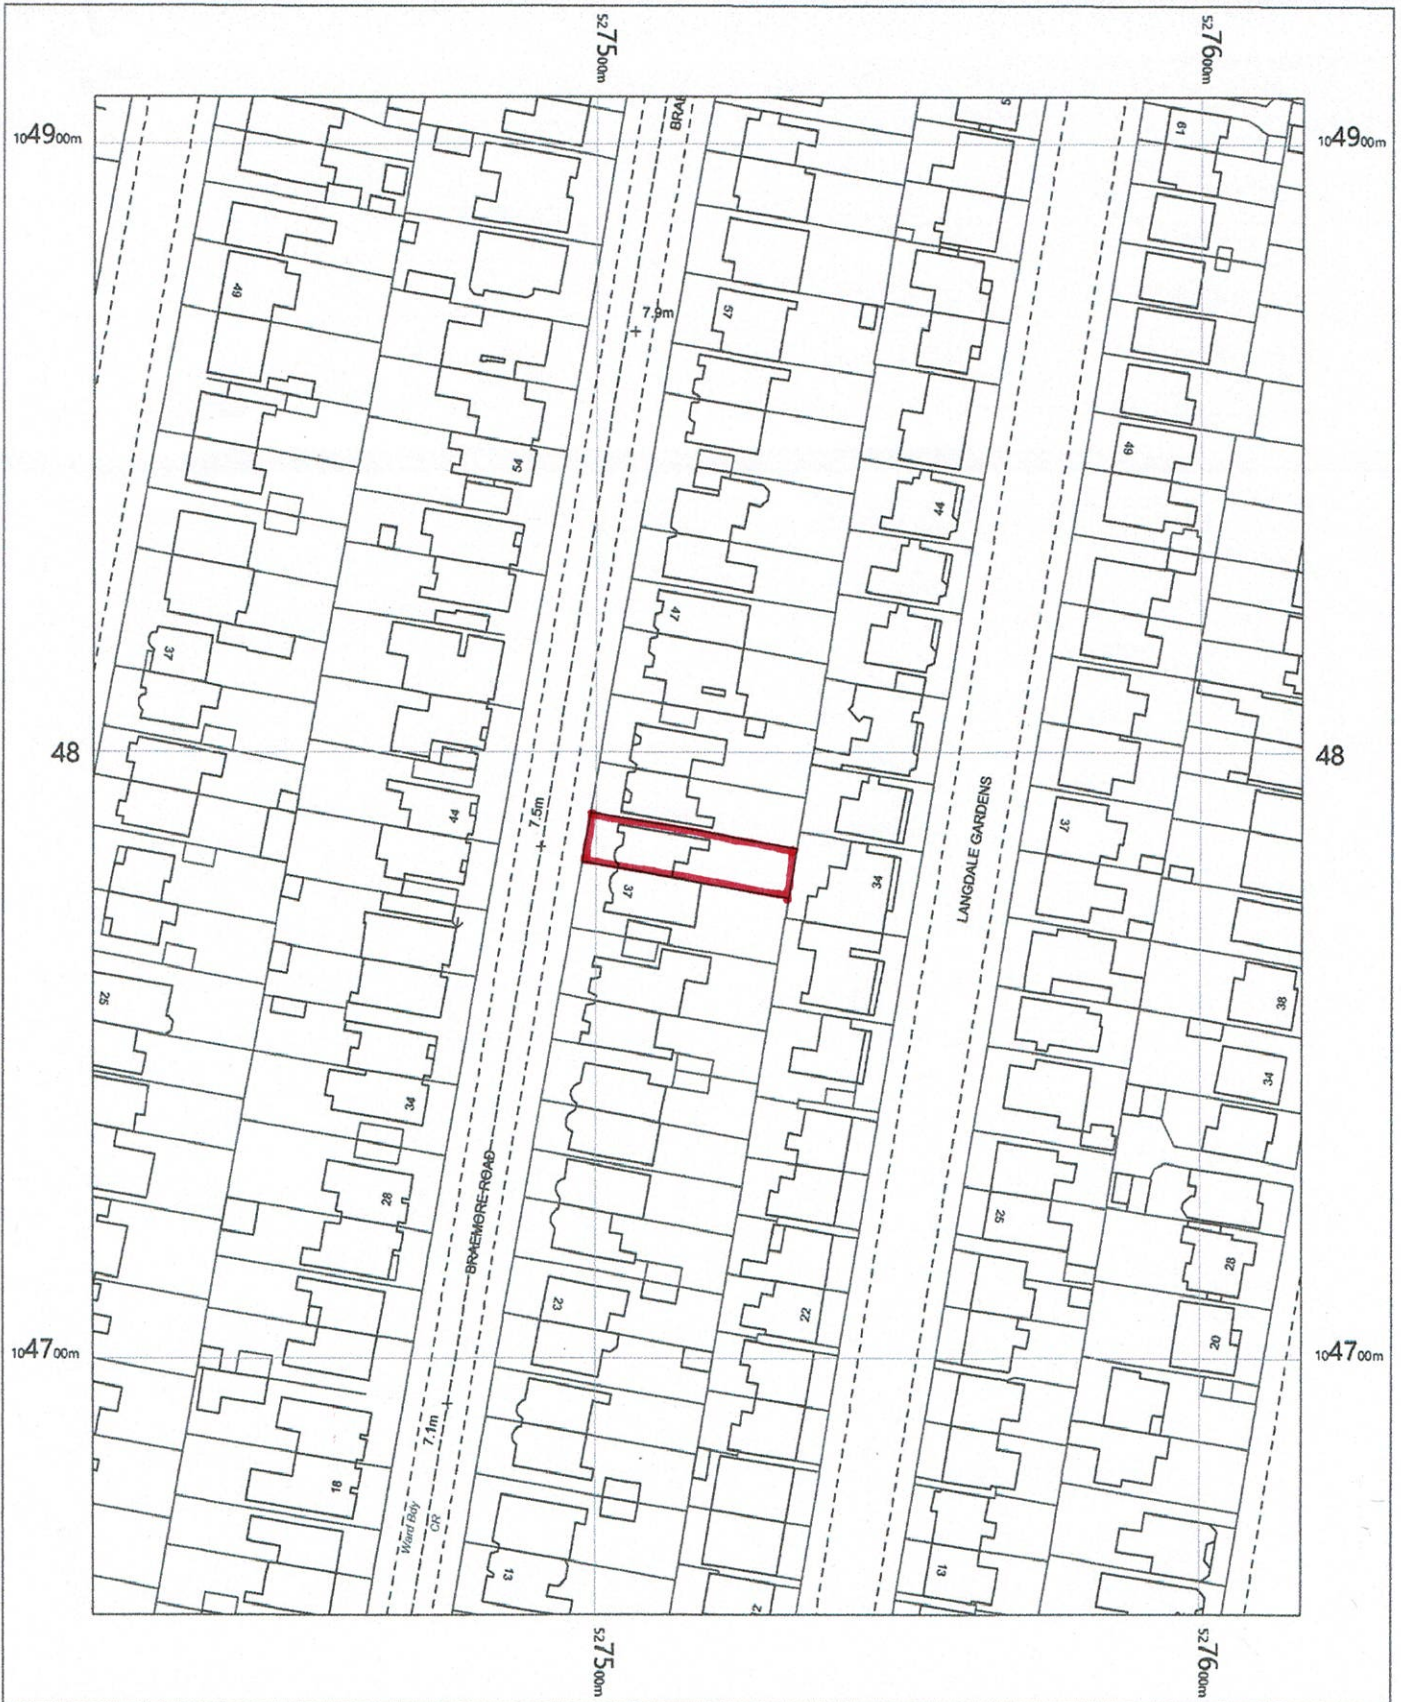

39, Braemore Road

39, Braemore Road
Hove
East Sussex
BN3 4HA

OS MasterMap 1250/2500/10000 scale
Thursday, August 12, 2021, ID: MDP-00983491
www.mapdataportal.co.uk

1:1250 scale print at A4, Centre: 527517 E, 104783 N

©Crown Copyright Ordnance Survey. Licence no. 100019980

MAPS@
Aworth
SURVEY CONSULTANTS