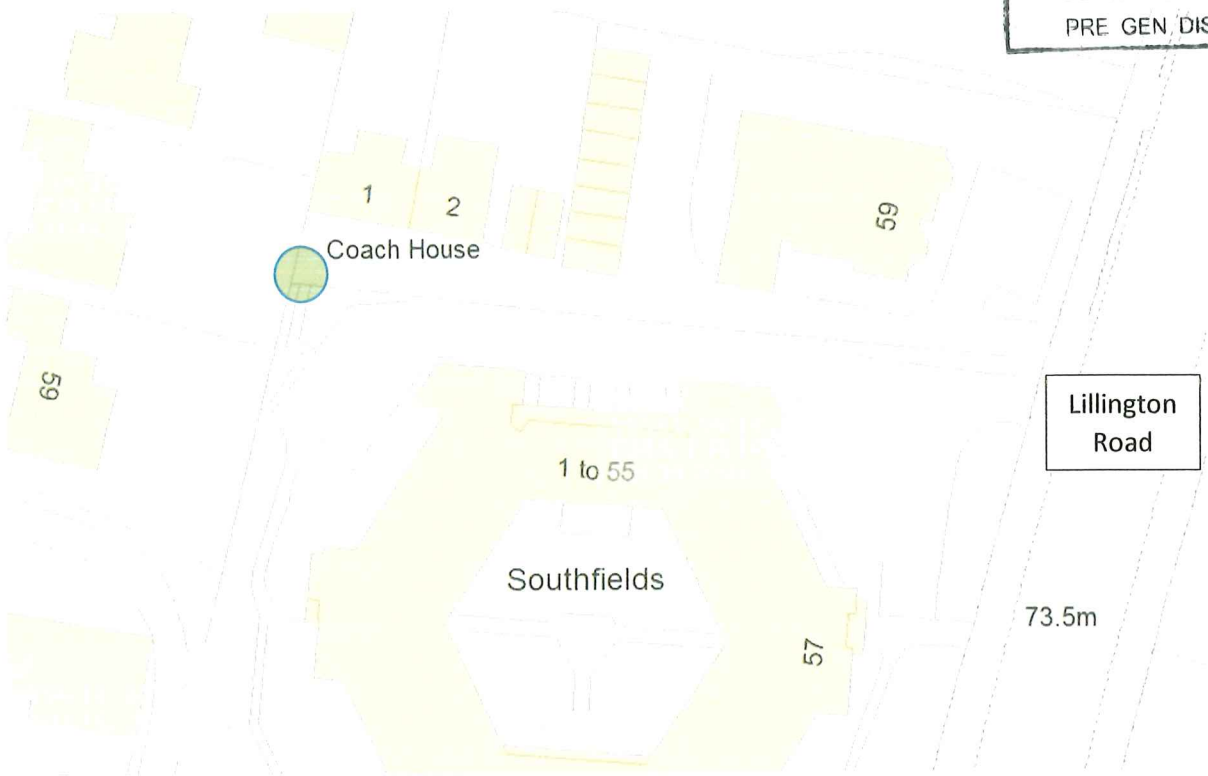

WDC PLANNING
Ref
Officer
25 AUG 2021
SCANNED
CC OR PD MA
PRE GEN DIS

- Location 1,
- 

1 COACH HOUSE

Silver Birch located at end of drive to 1 Coach House. In the 90 degree conjunction of two boundary walls (south and west) furthest from the front of the Coach House property.