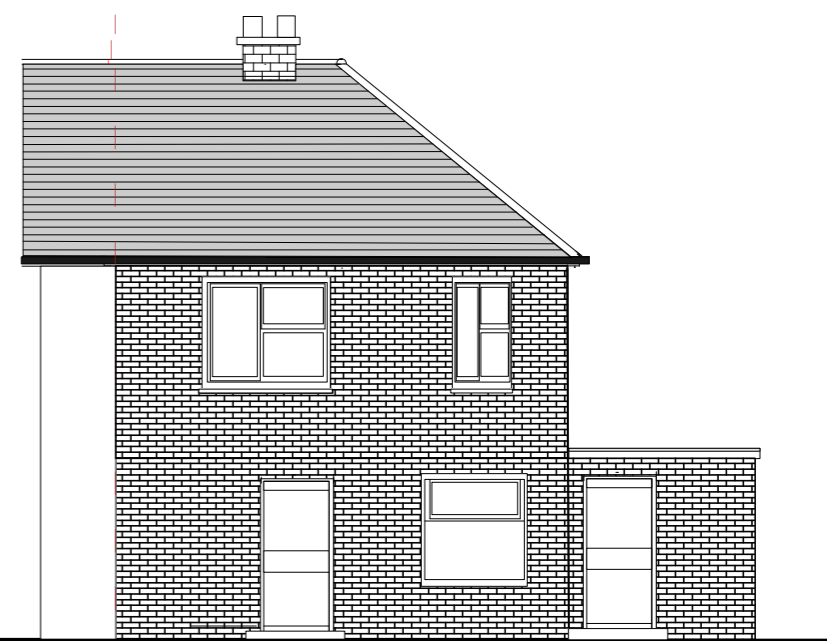

Existing Front Elevation

Existing Side Elevation

Existing Rear Elevation

Existing Floor Plan

Existing Side Elevation

1:100 metres

1 Tyler Grove, Dartford, DA1 5HG		
Single Storey Side Extension		
	P001	1:100 @ A3
RH	V3	July 21