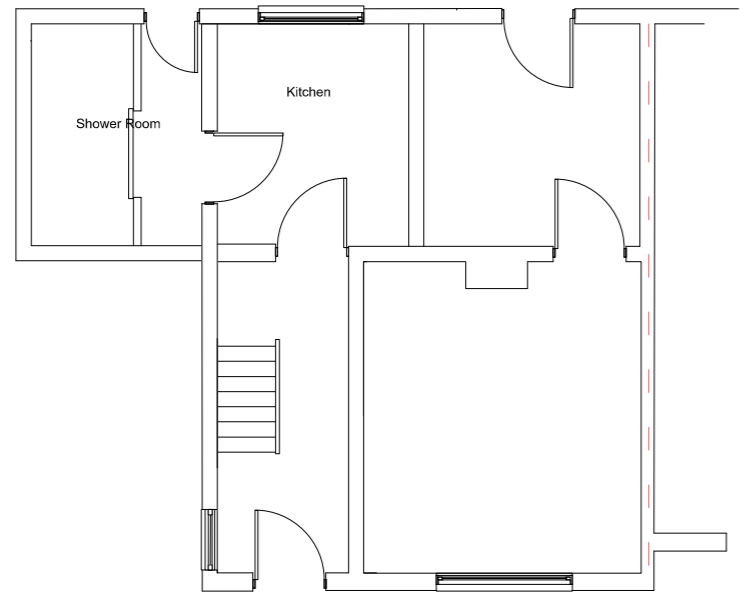

Existing Front Elevation

Existing Side Elevation

Existing Rear Elevation

Existing Floor Plan

Existing Side Elevation

1:100 metres

1 Tyler Grove, Dartford, DA1 5HG		
Single Storey Side Extension		
	P001	1:100 @ A3
RH	V3	July 21