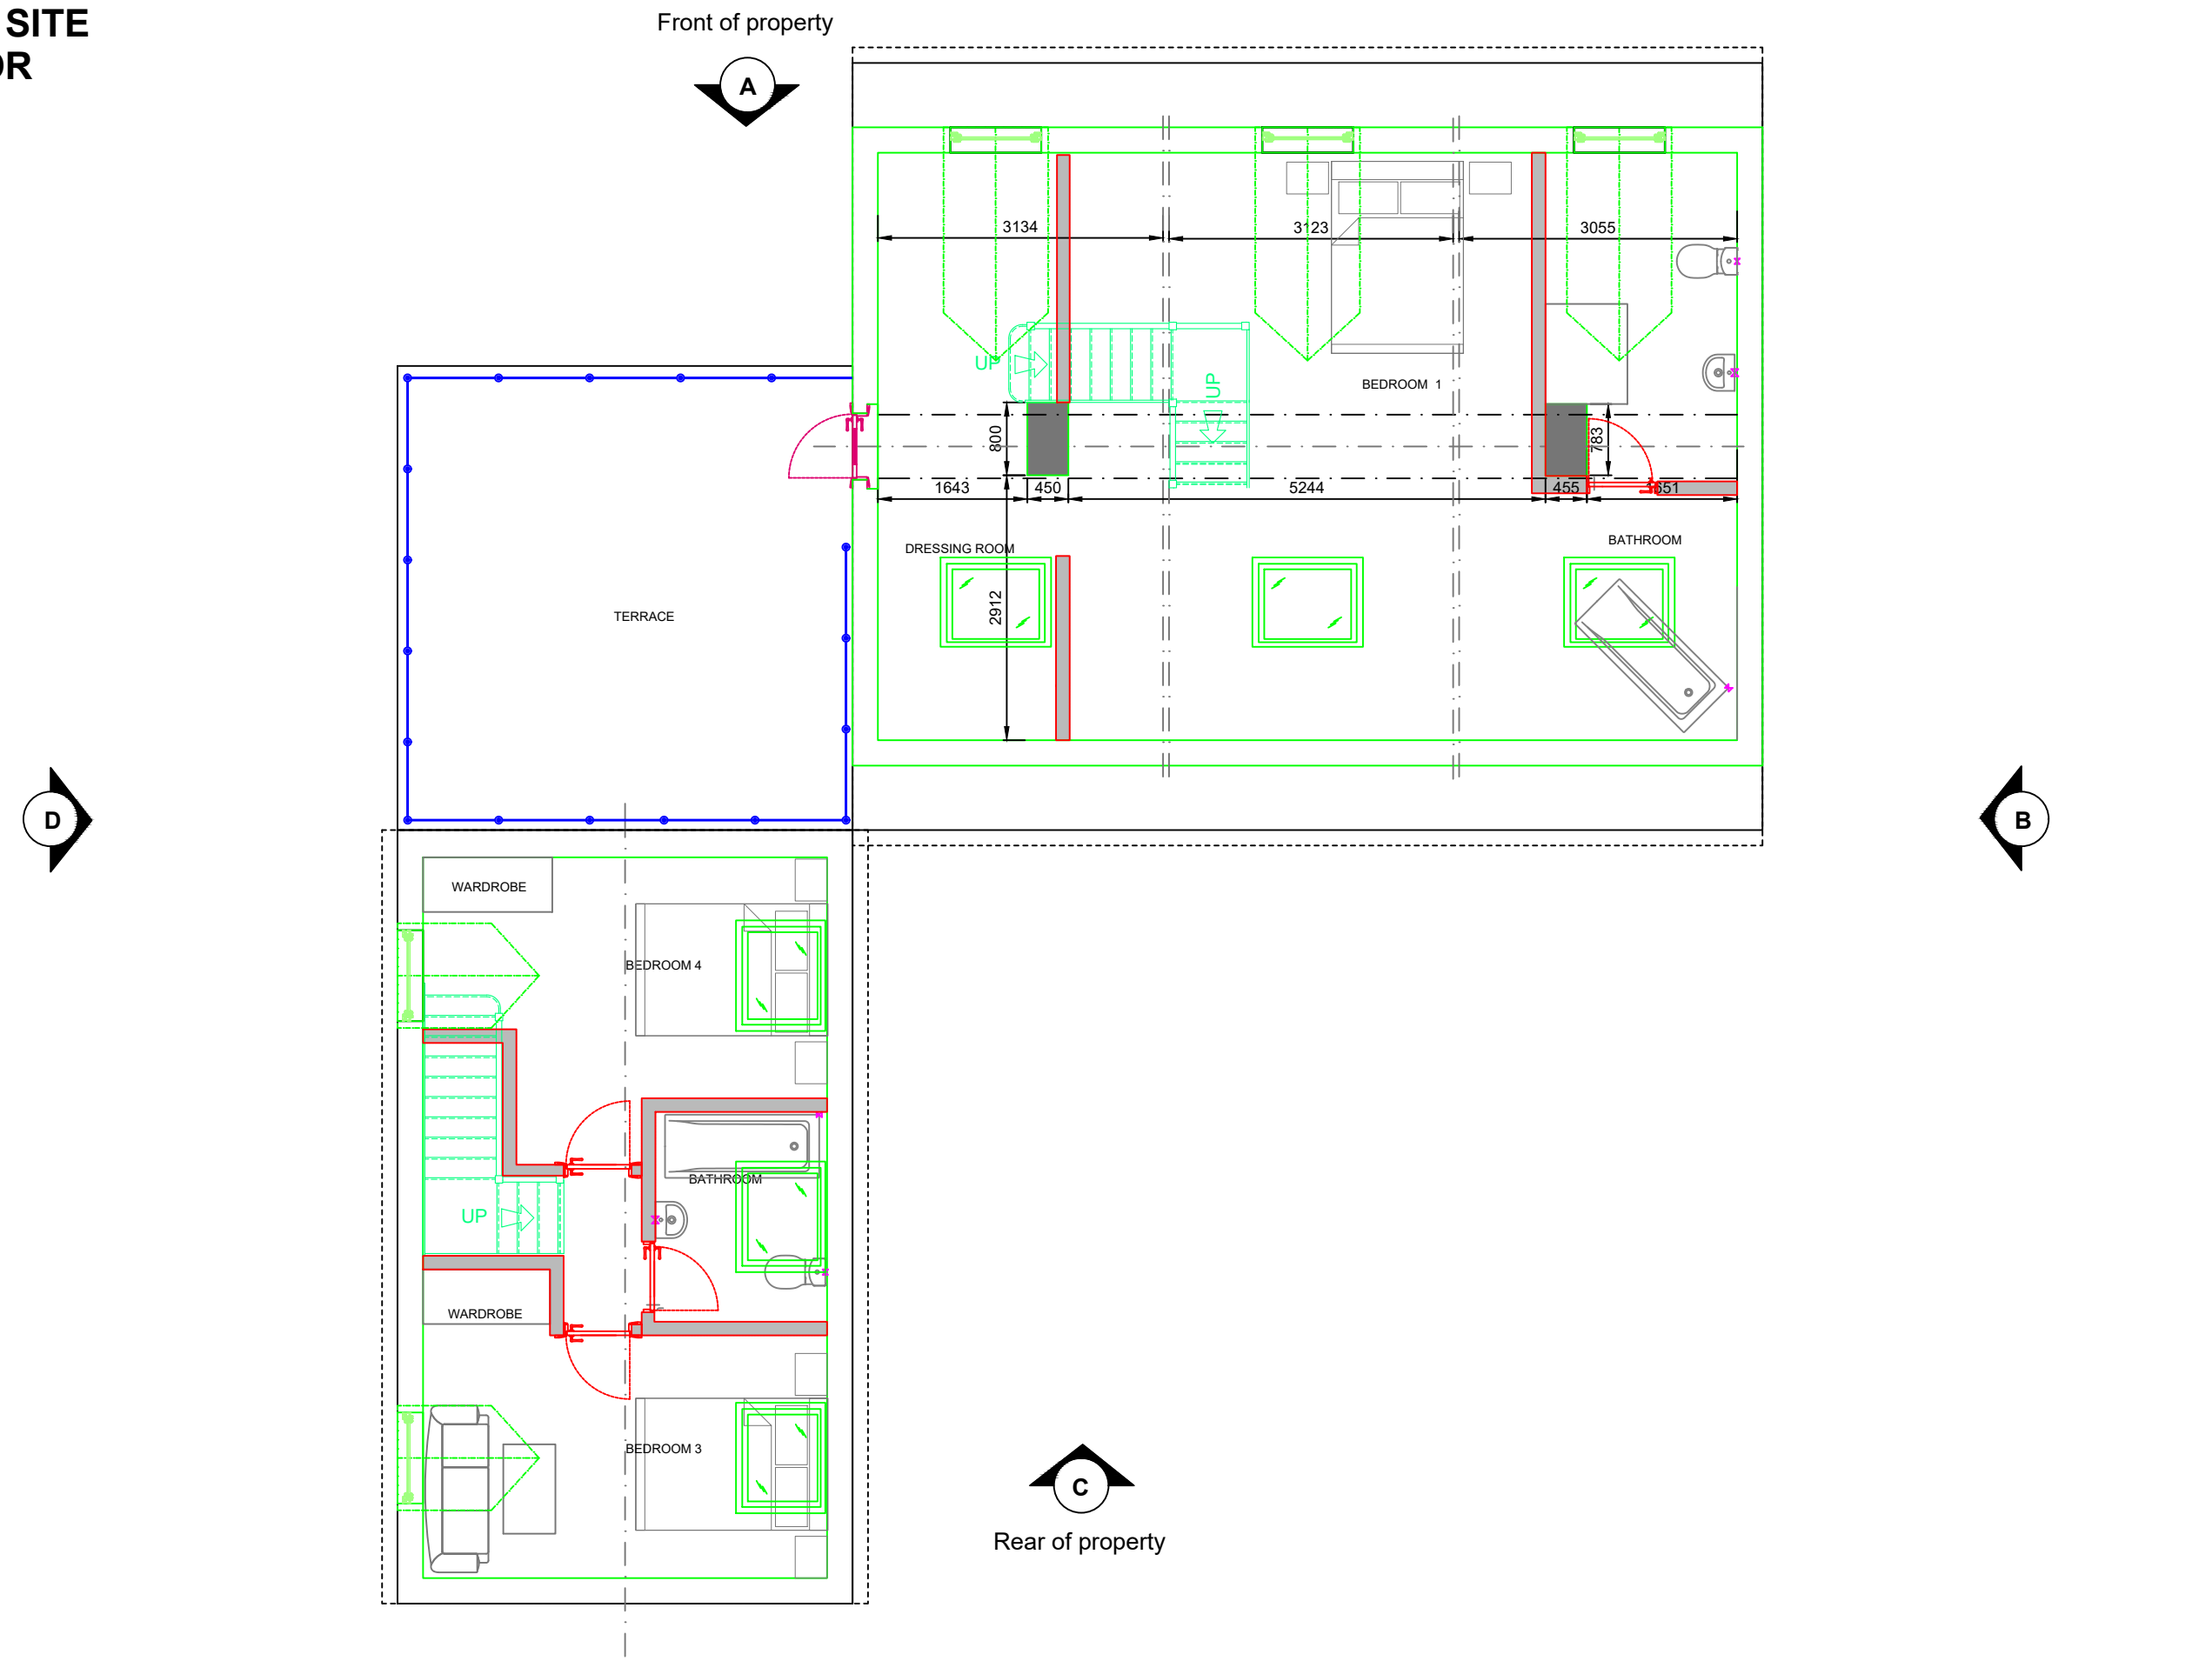

**PROPOSED SITE  
FIRST FLOOR**

SCALE: 1:75@A3

Client :  
Mr Tim Kenyon

Title:  
Proposed 1st Floor

Date:  
24/08/2021

Drawn by:  
GP

Revision:  
C

All photos and visuals are for illustrative use only and do not necessarily reflect the exact specification to be supplied. Any designs will require prototyping. Exact Manufacture Details are subject to change. This drawing and all design intent within remains the property of rareleaf events, and must not be copied or shown to any third parties without written permission. © Copyright rareleaf-events

Drawing Ref:  
FL.0003 / 08