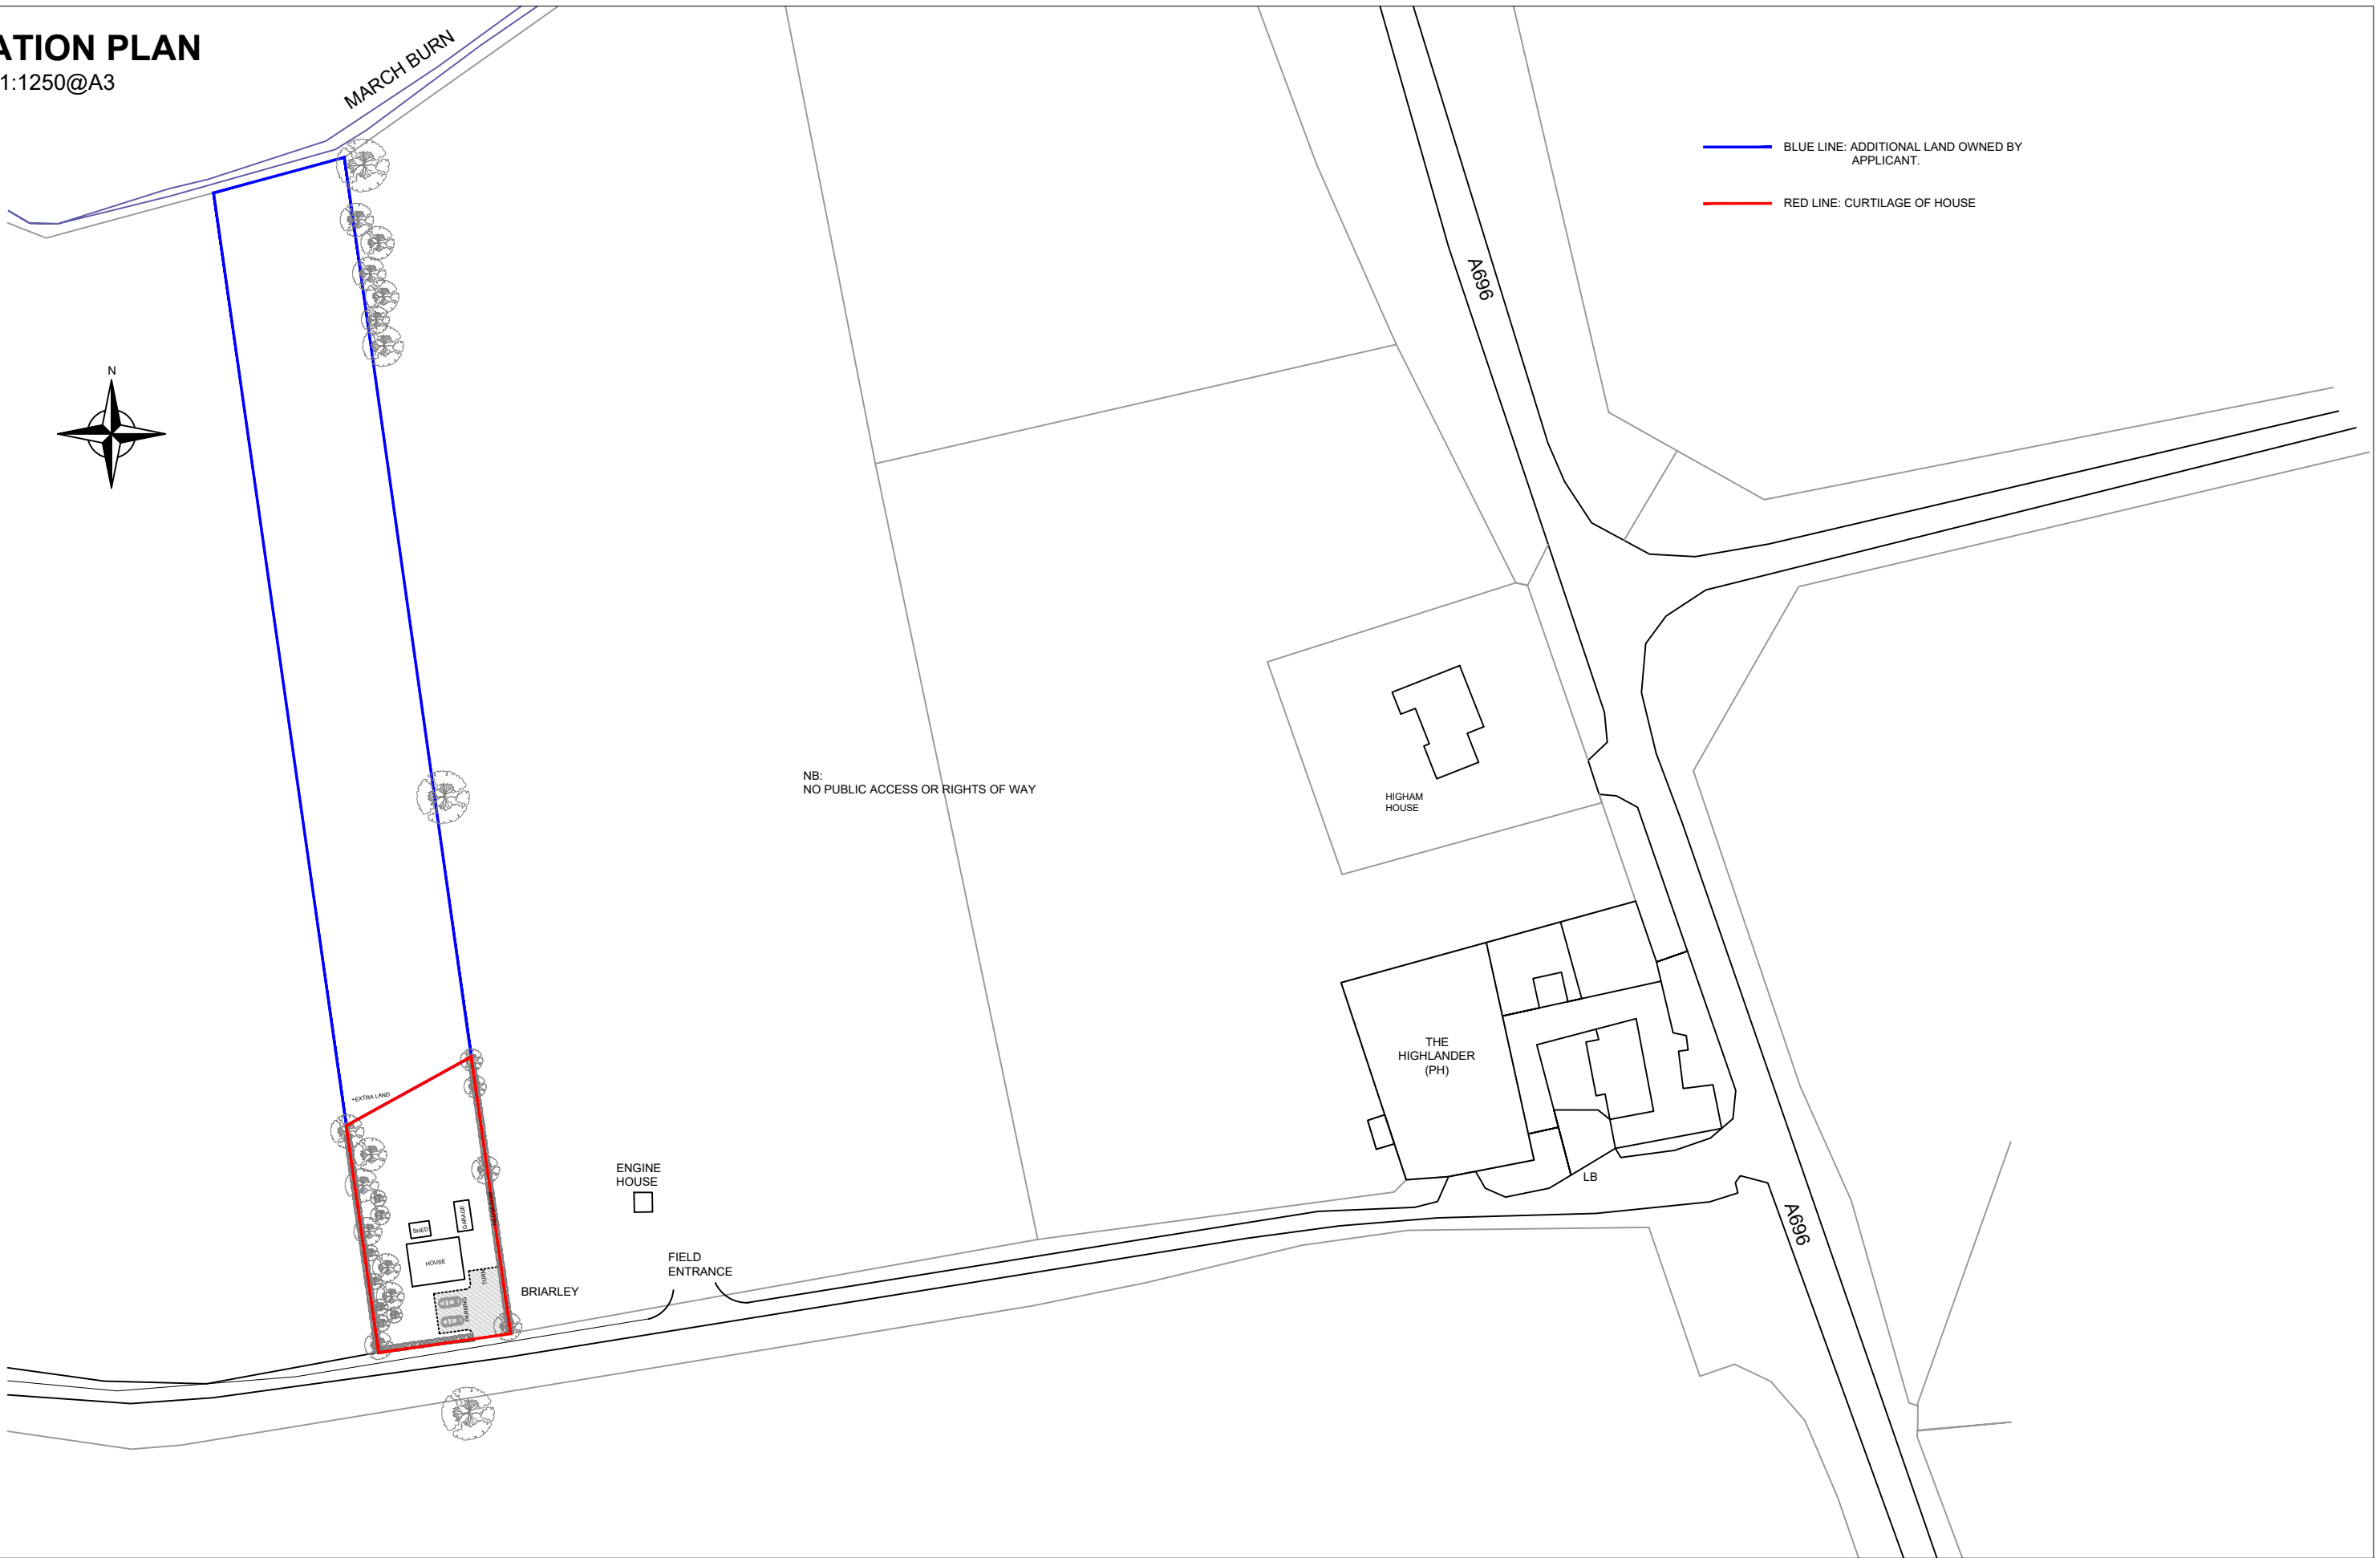

LOCATION PLAN

SCALE: 1:1250@A3

Client :
Mr Tim Kenyon

Title:
Existing Site - Location Plan

Date:
24/08/2021

Drawn by:
GP

Revision:
D

All photos and visuals are for illustrative use only and do not necessarily reflect the exact specification to be supplied. Any designs will require prototyping. Exact Manufacture Details are subject to change. This drawing and all design intent within remains the property of rareleaf events, and must not be copied or shown to any third parties without written permission. © Copyright rareleaf-events

Drawing Ref:
FL.0003 / 01