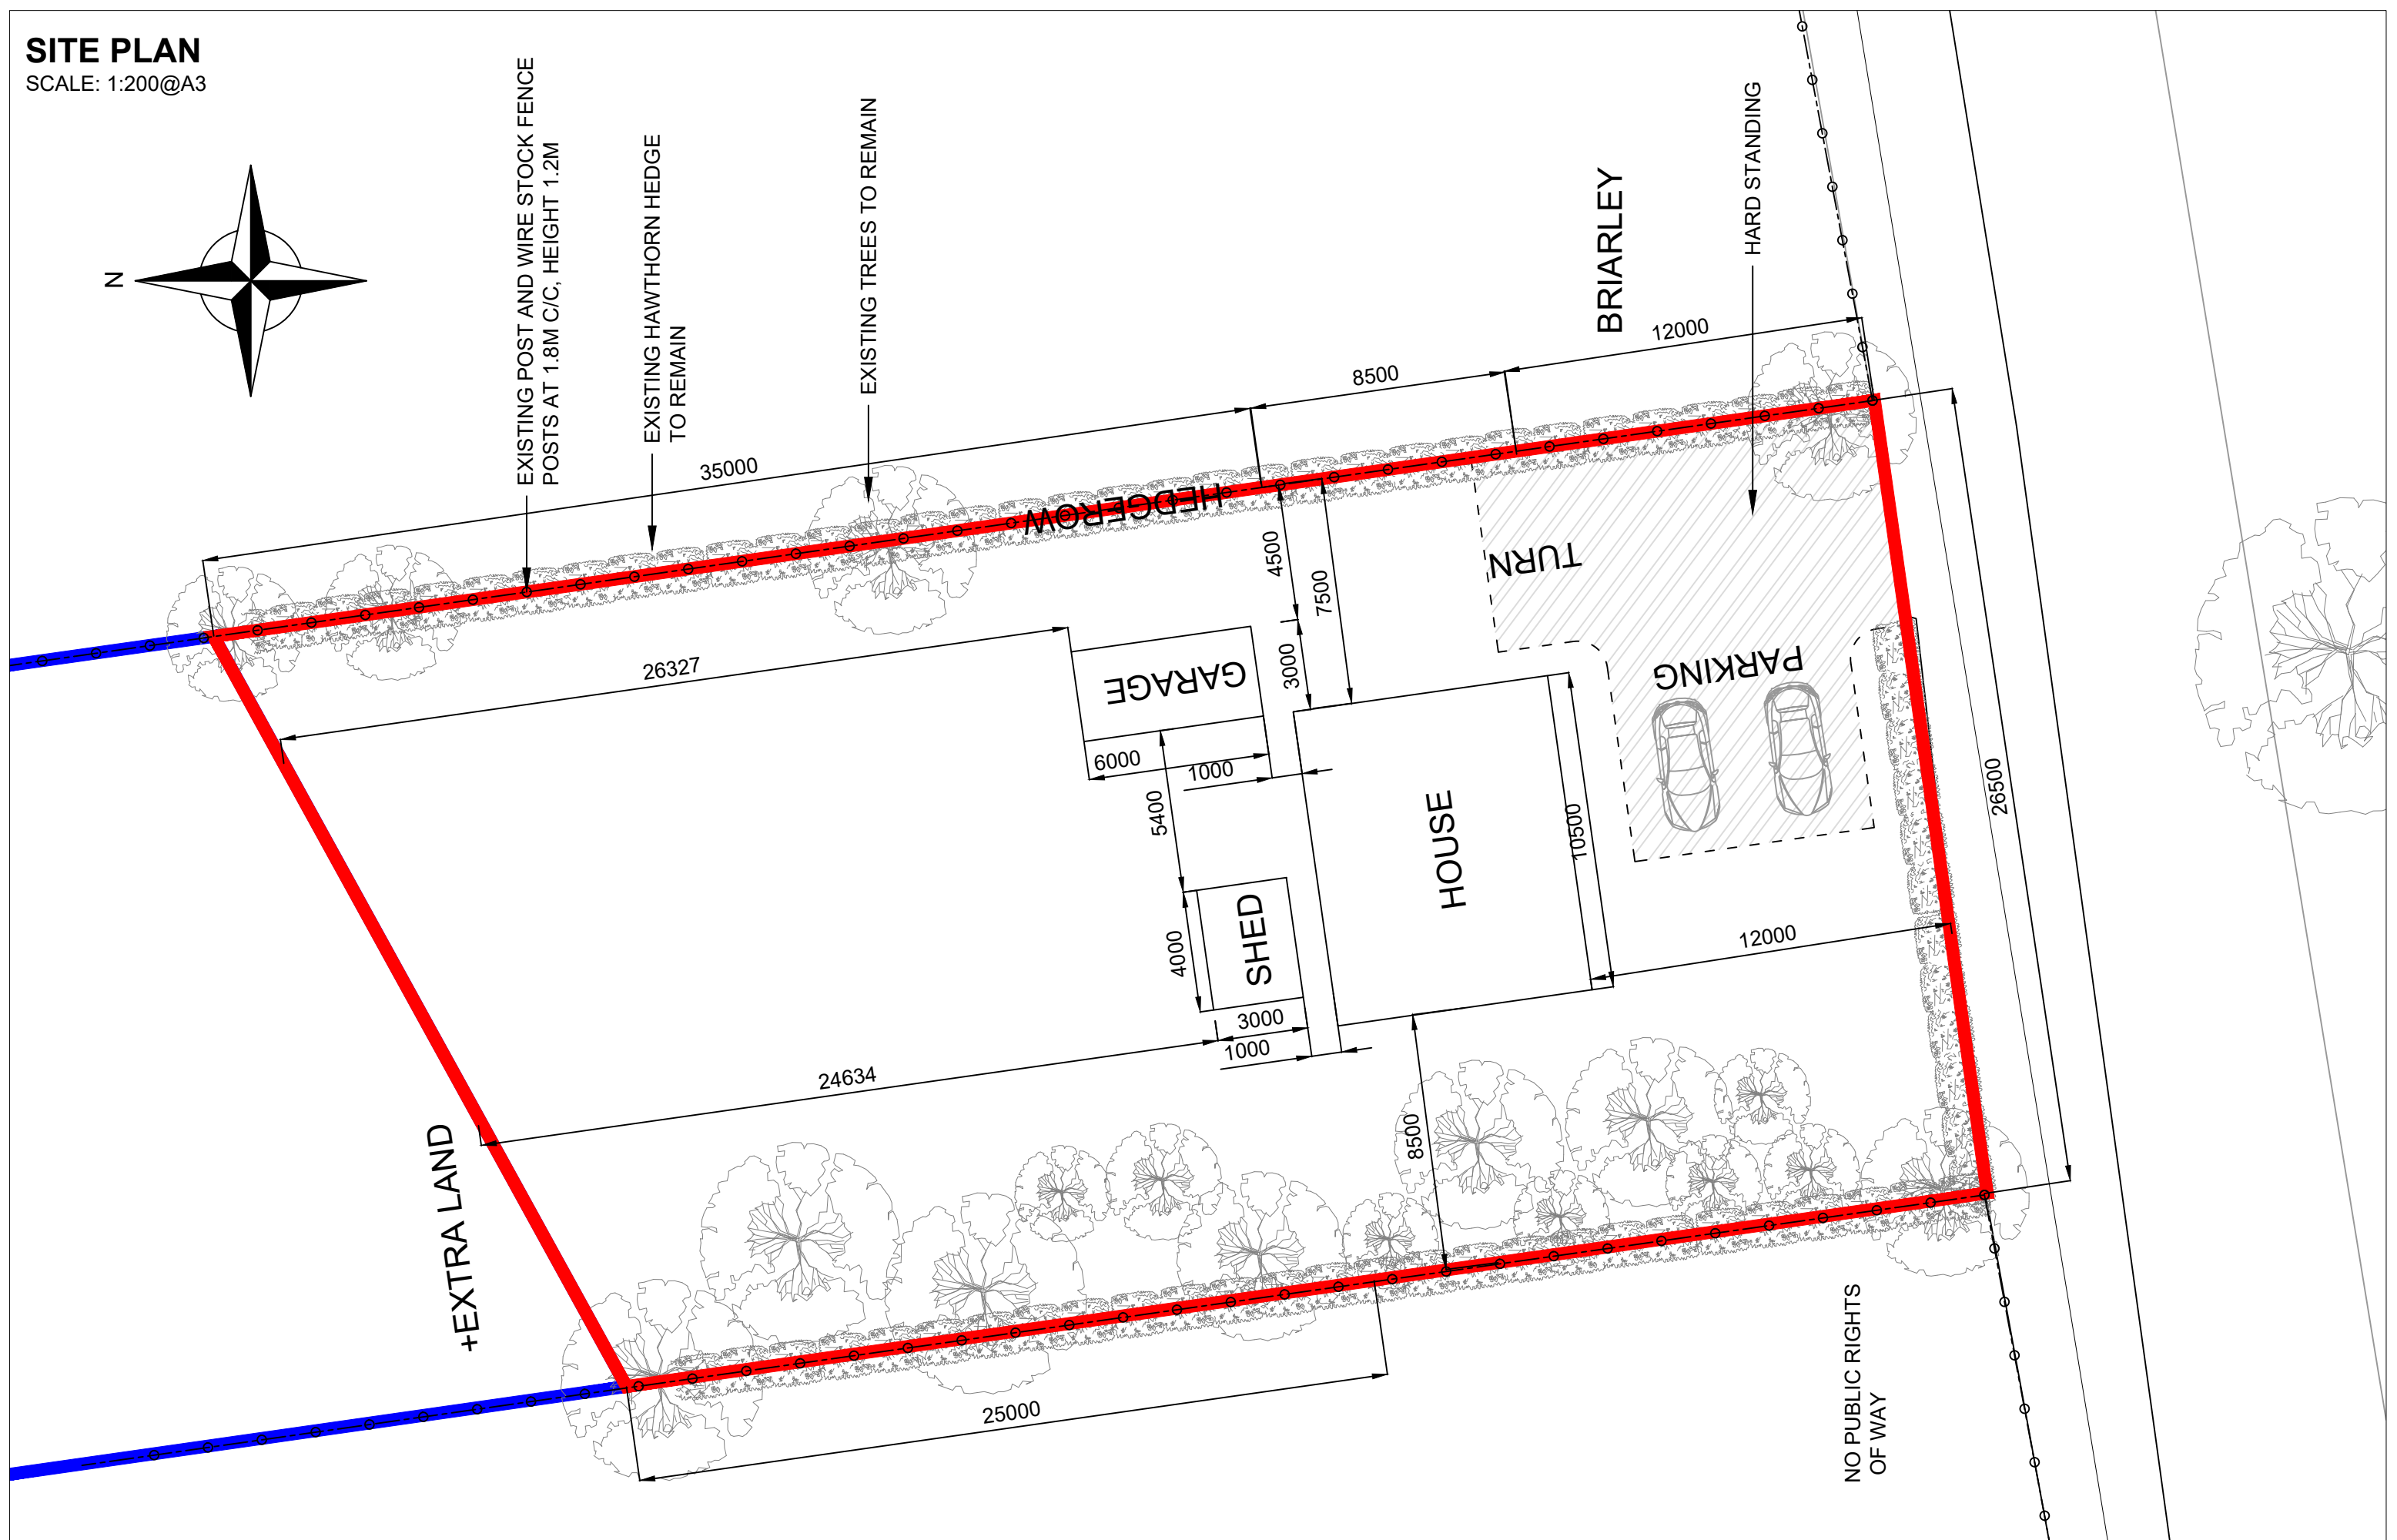

# SITE PLAN

SCALE: 1:200@A3

Client :  
Mr Tim Kenyon

Title:  
Existing Site - Plan

Date:  
24/08/2021

Drawn by:  
GP

Revision:  
C

All photos and visuals are for illustrative use only and do not necessarily reflect the exact specification to be supplied. Any designs will require prototyping. Exact Manufacture Details are subject to change. This drawing and all design intent within remains the property of rareleaf events, and must not be copied or shown to any third parties without written permission. © Copyright rareleaf-events

Drawing Ref:  
FL.0003 / 02