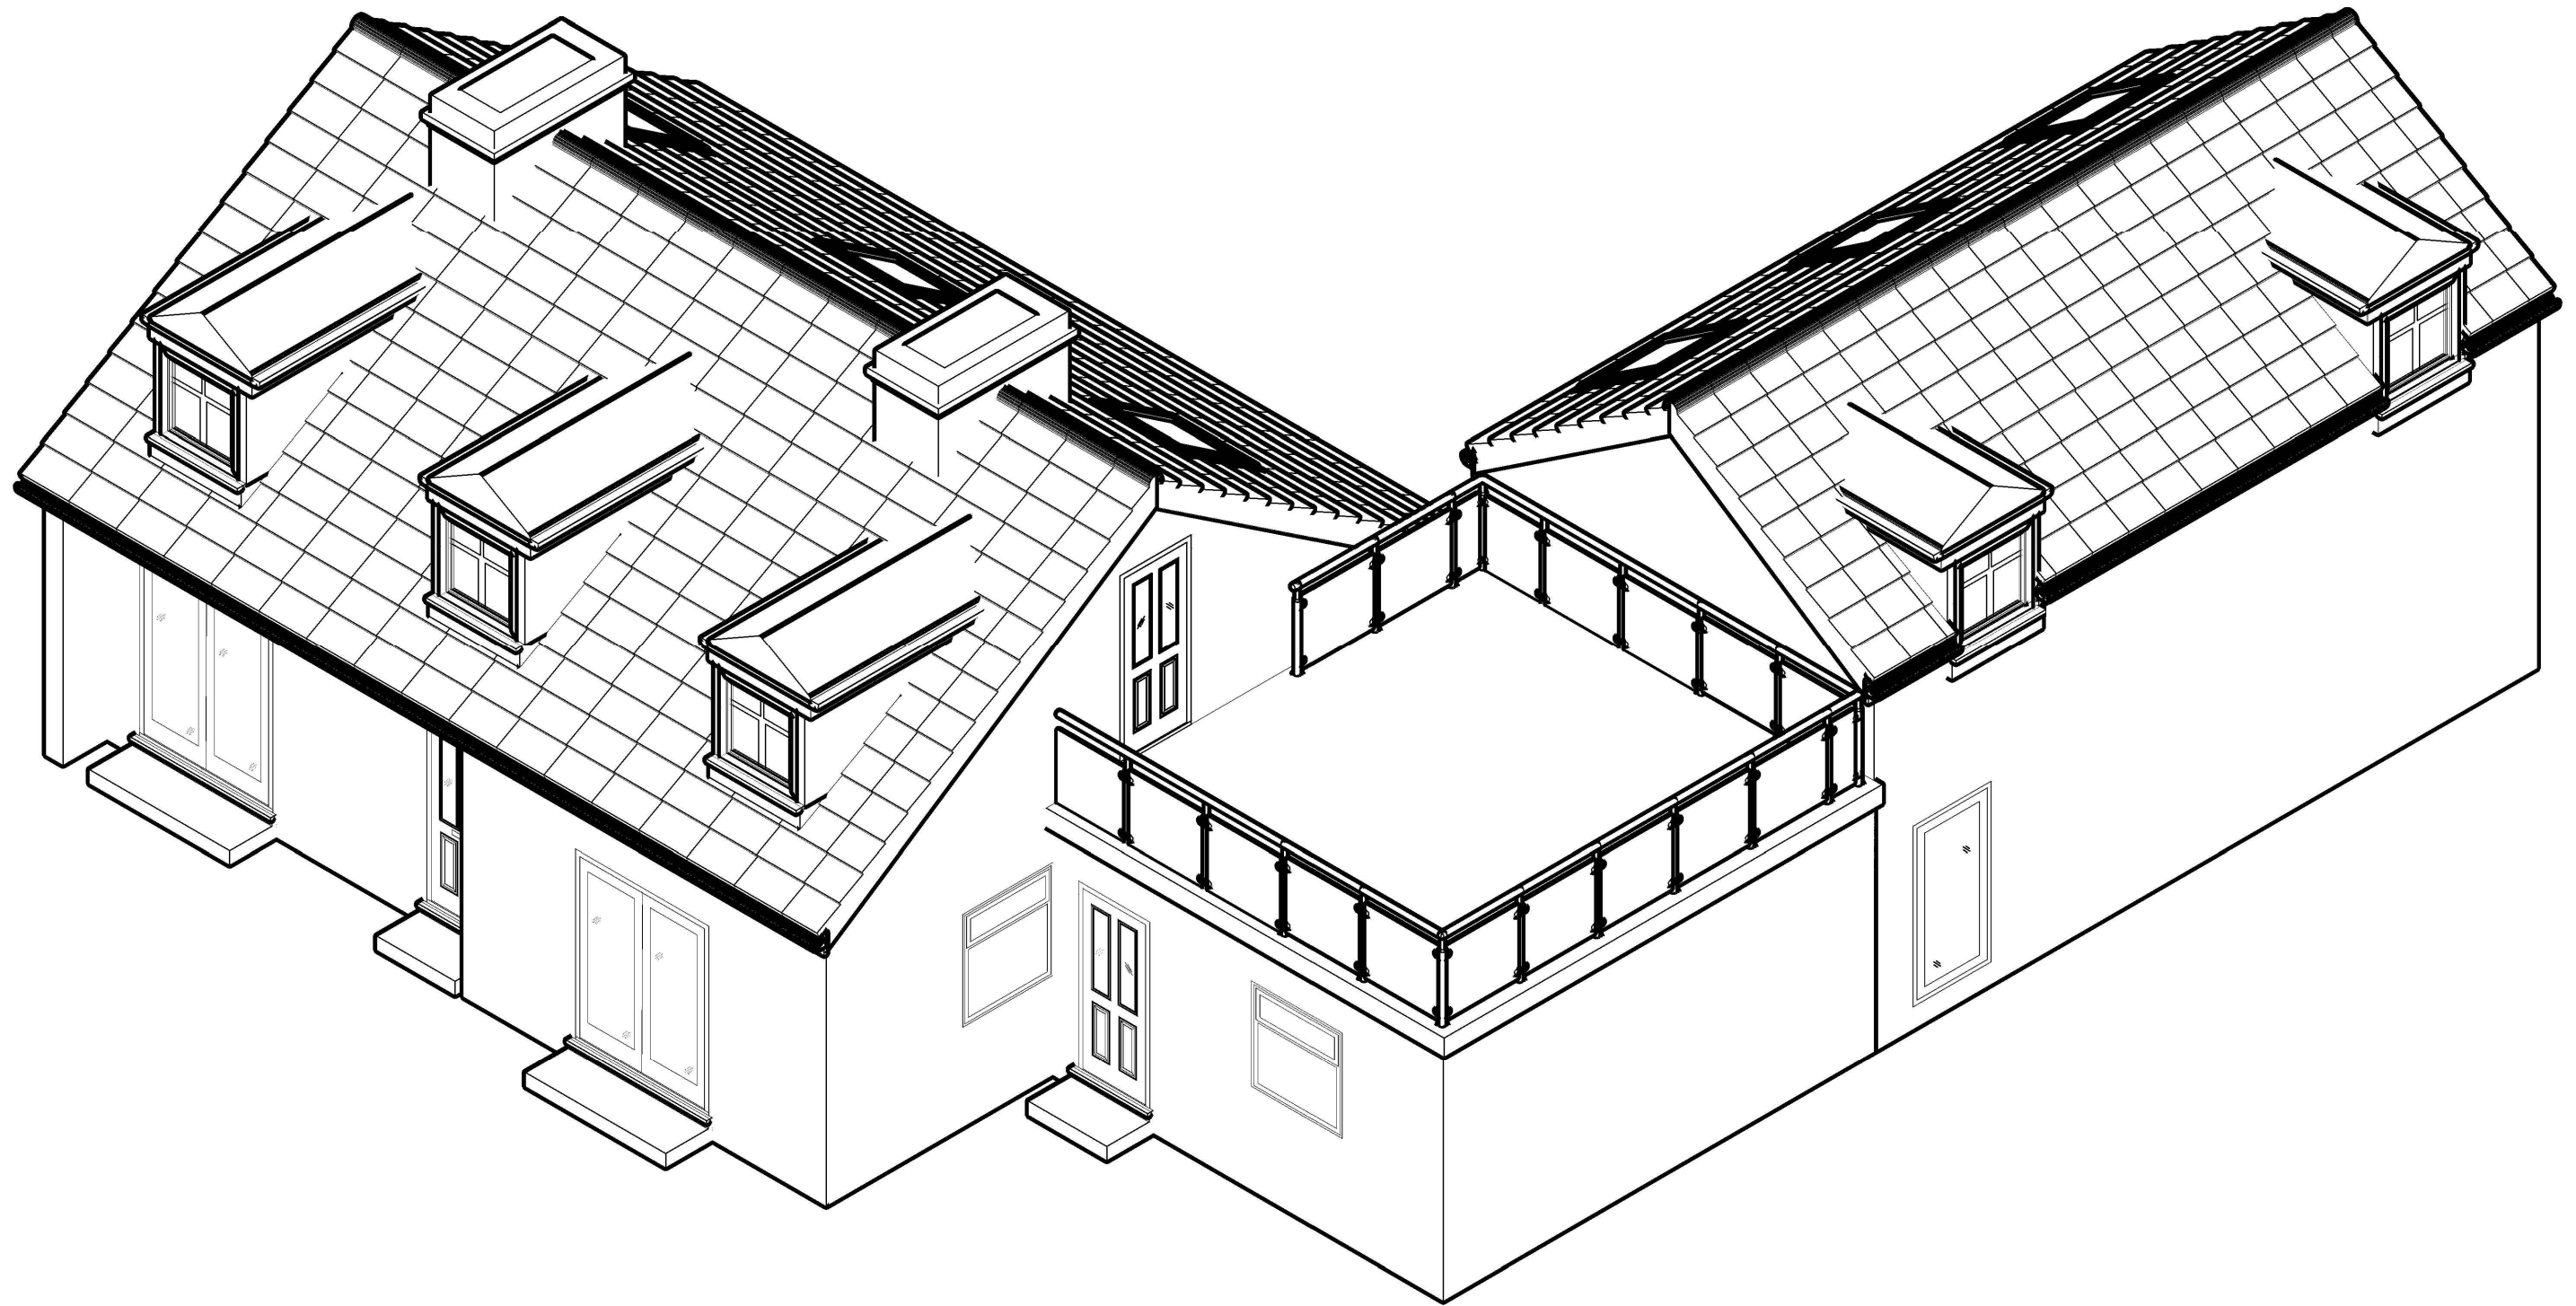

**PROPOSED VISUAL 1
FRONT OF PROPERTY**

SCALE: NTS@A3

Client :
Mr Tim Kenyon

Title:
Proposed Visual 1

Date:
24/08/2021

Drawn by:
GP

Revision:
C

All photos and visuals are for illustrative use only and do not necessarily reflect the exact specification to be supplied. Any designs will require prototyping. Exact Manufacture Details are subject to change. This drawing and all design intent within remains the property of rareleaf events, and must not be copied or shown to any third parties without written permission.© Copyright rareleaf-events

Drawing Ref:
FL.0003 / 14