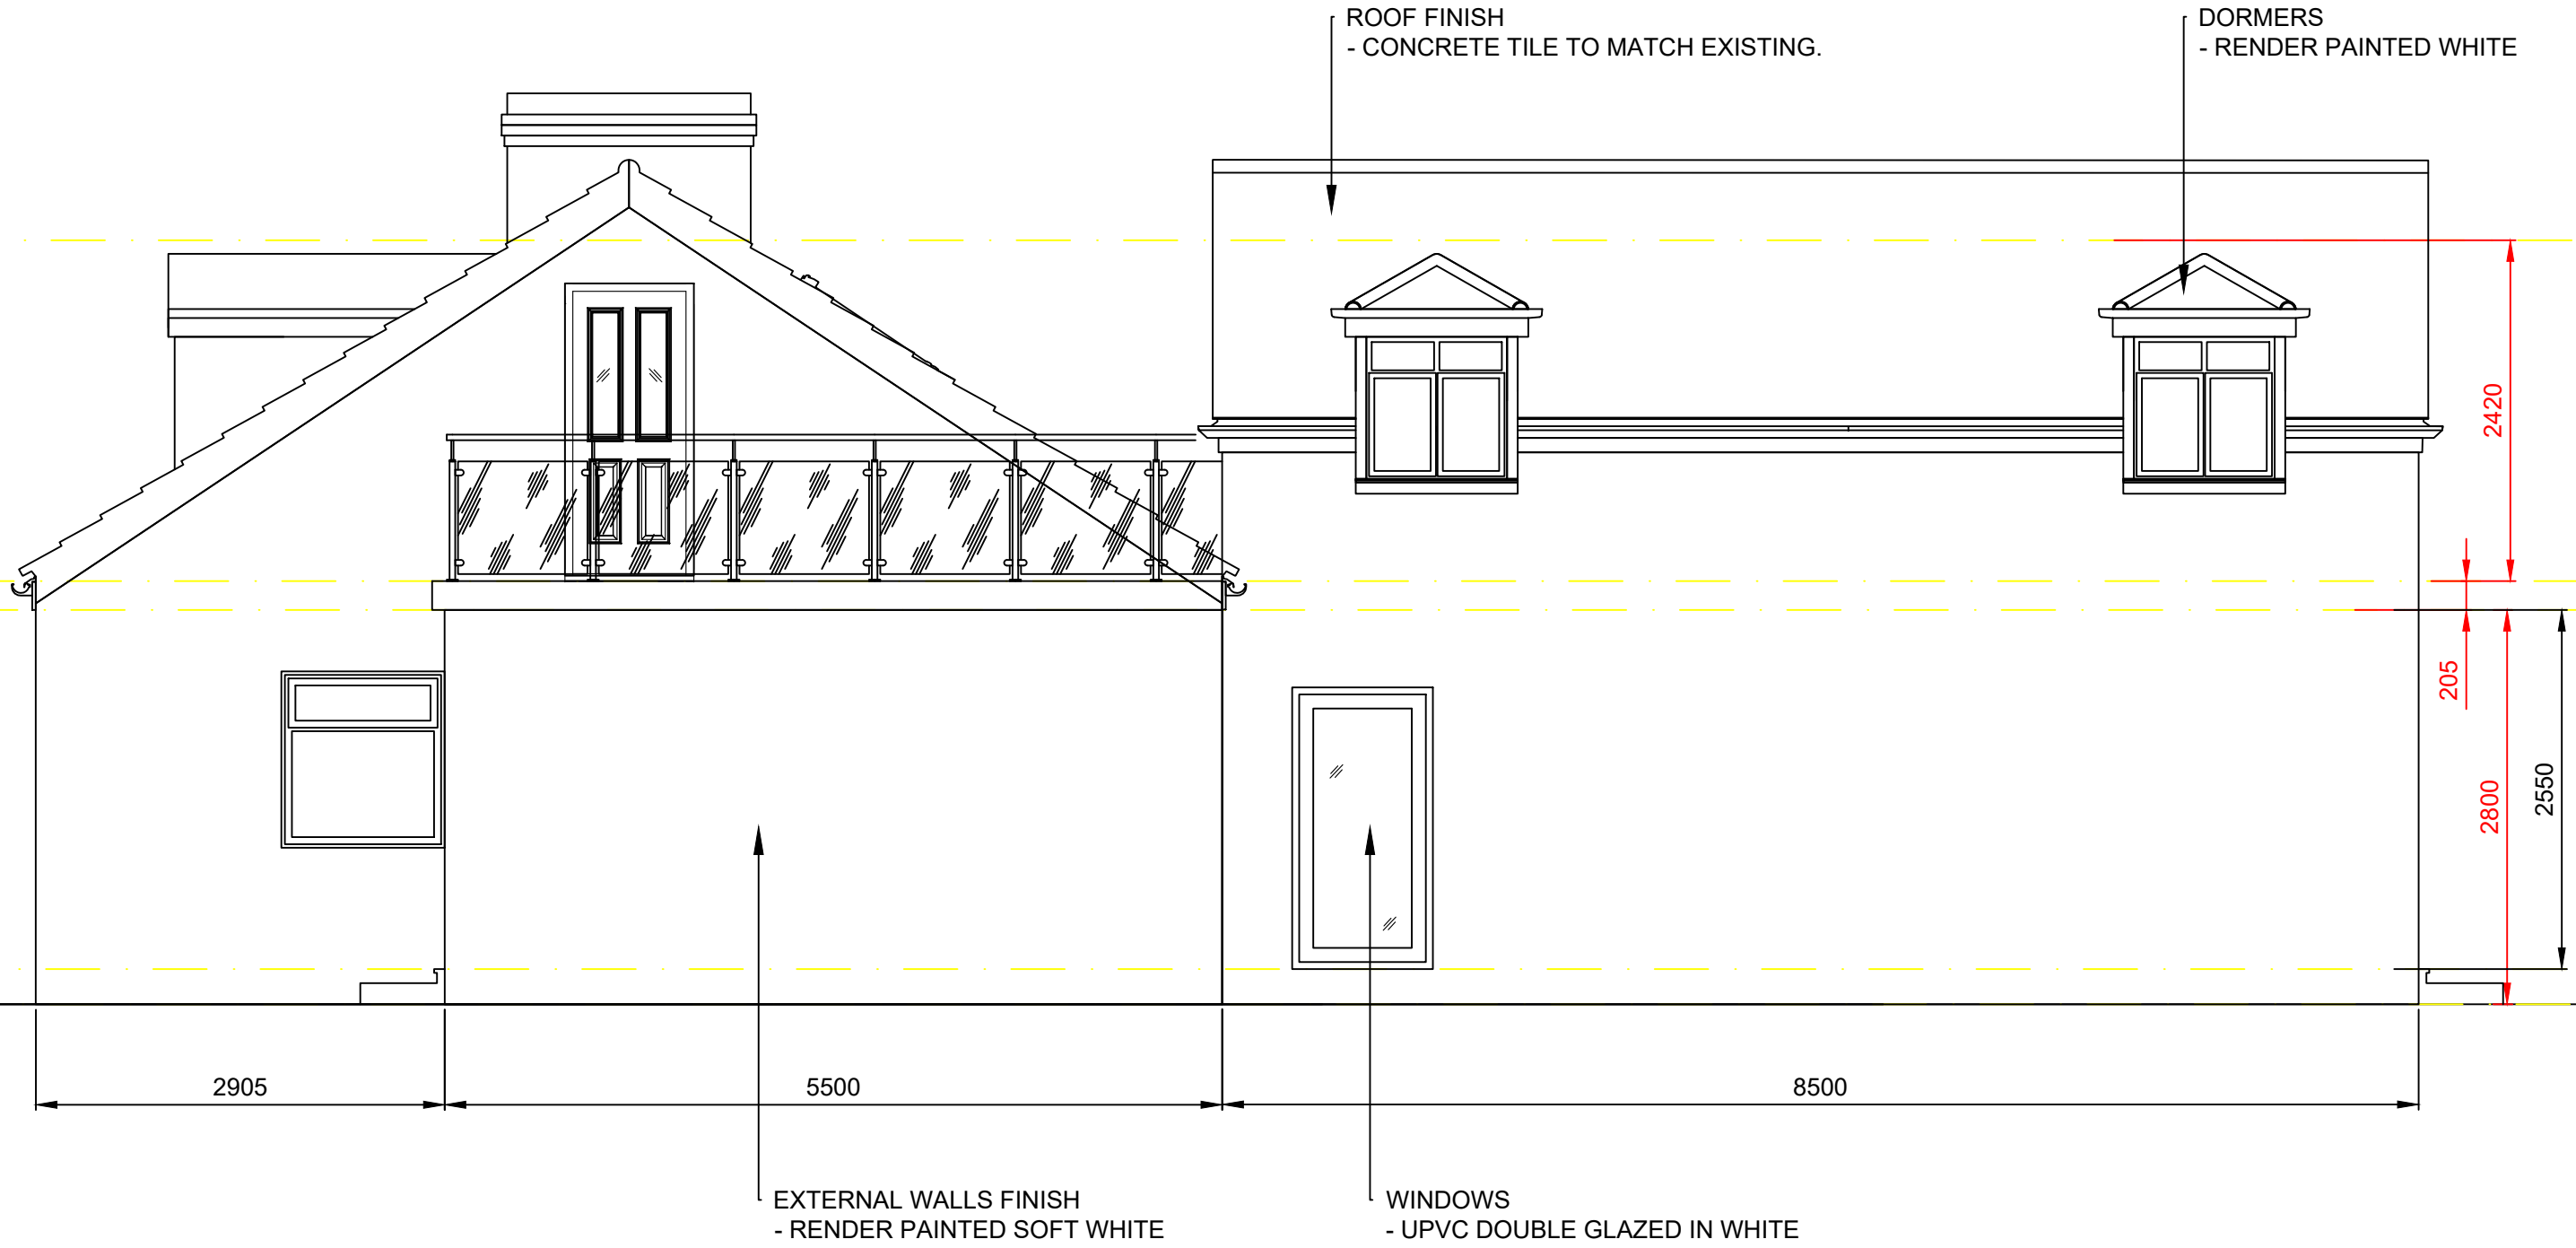

PROPOSED SITE ELEVATION D

SCALE: 1:50@A3

Client :
Mr Tim Kenyon

Title:
Proposed Elevation D

Date:
24/08/2021

Drawn by:
GP

Revision:
D

All photos and visuals are for illustrative use only and do not necessarily reflect the exact specification to be supplied. Any designs will require prototyping. Exact Manufacture Details are subject to change. This drawing and all design intent within remains the property of rareleaf events, and must not be copied or shown to any third parties without written permission. © Copyright rareleaf-events

Drawing Ref:
FL.0003 / 13