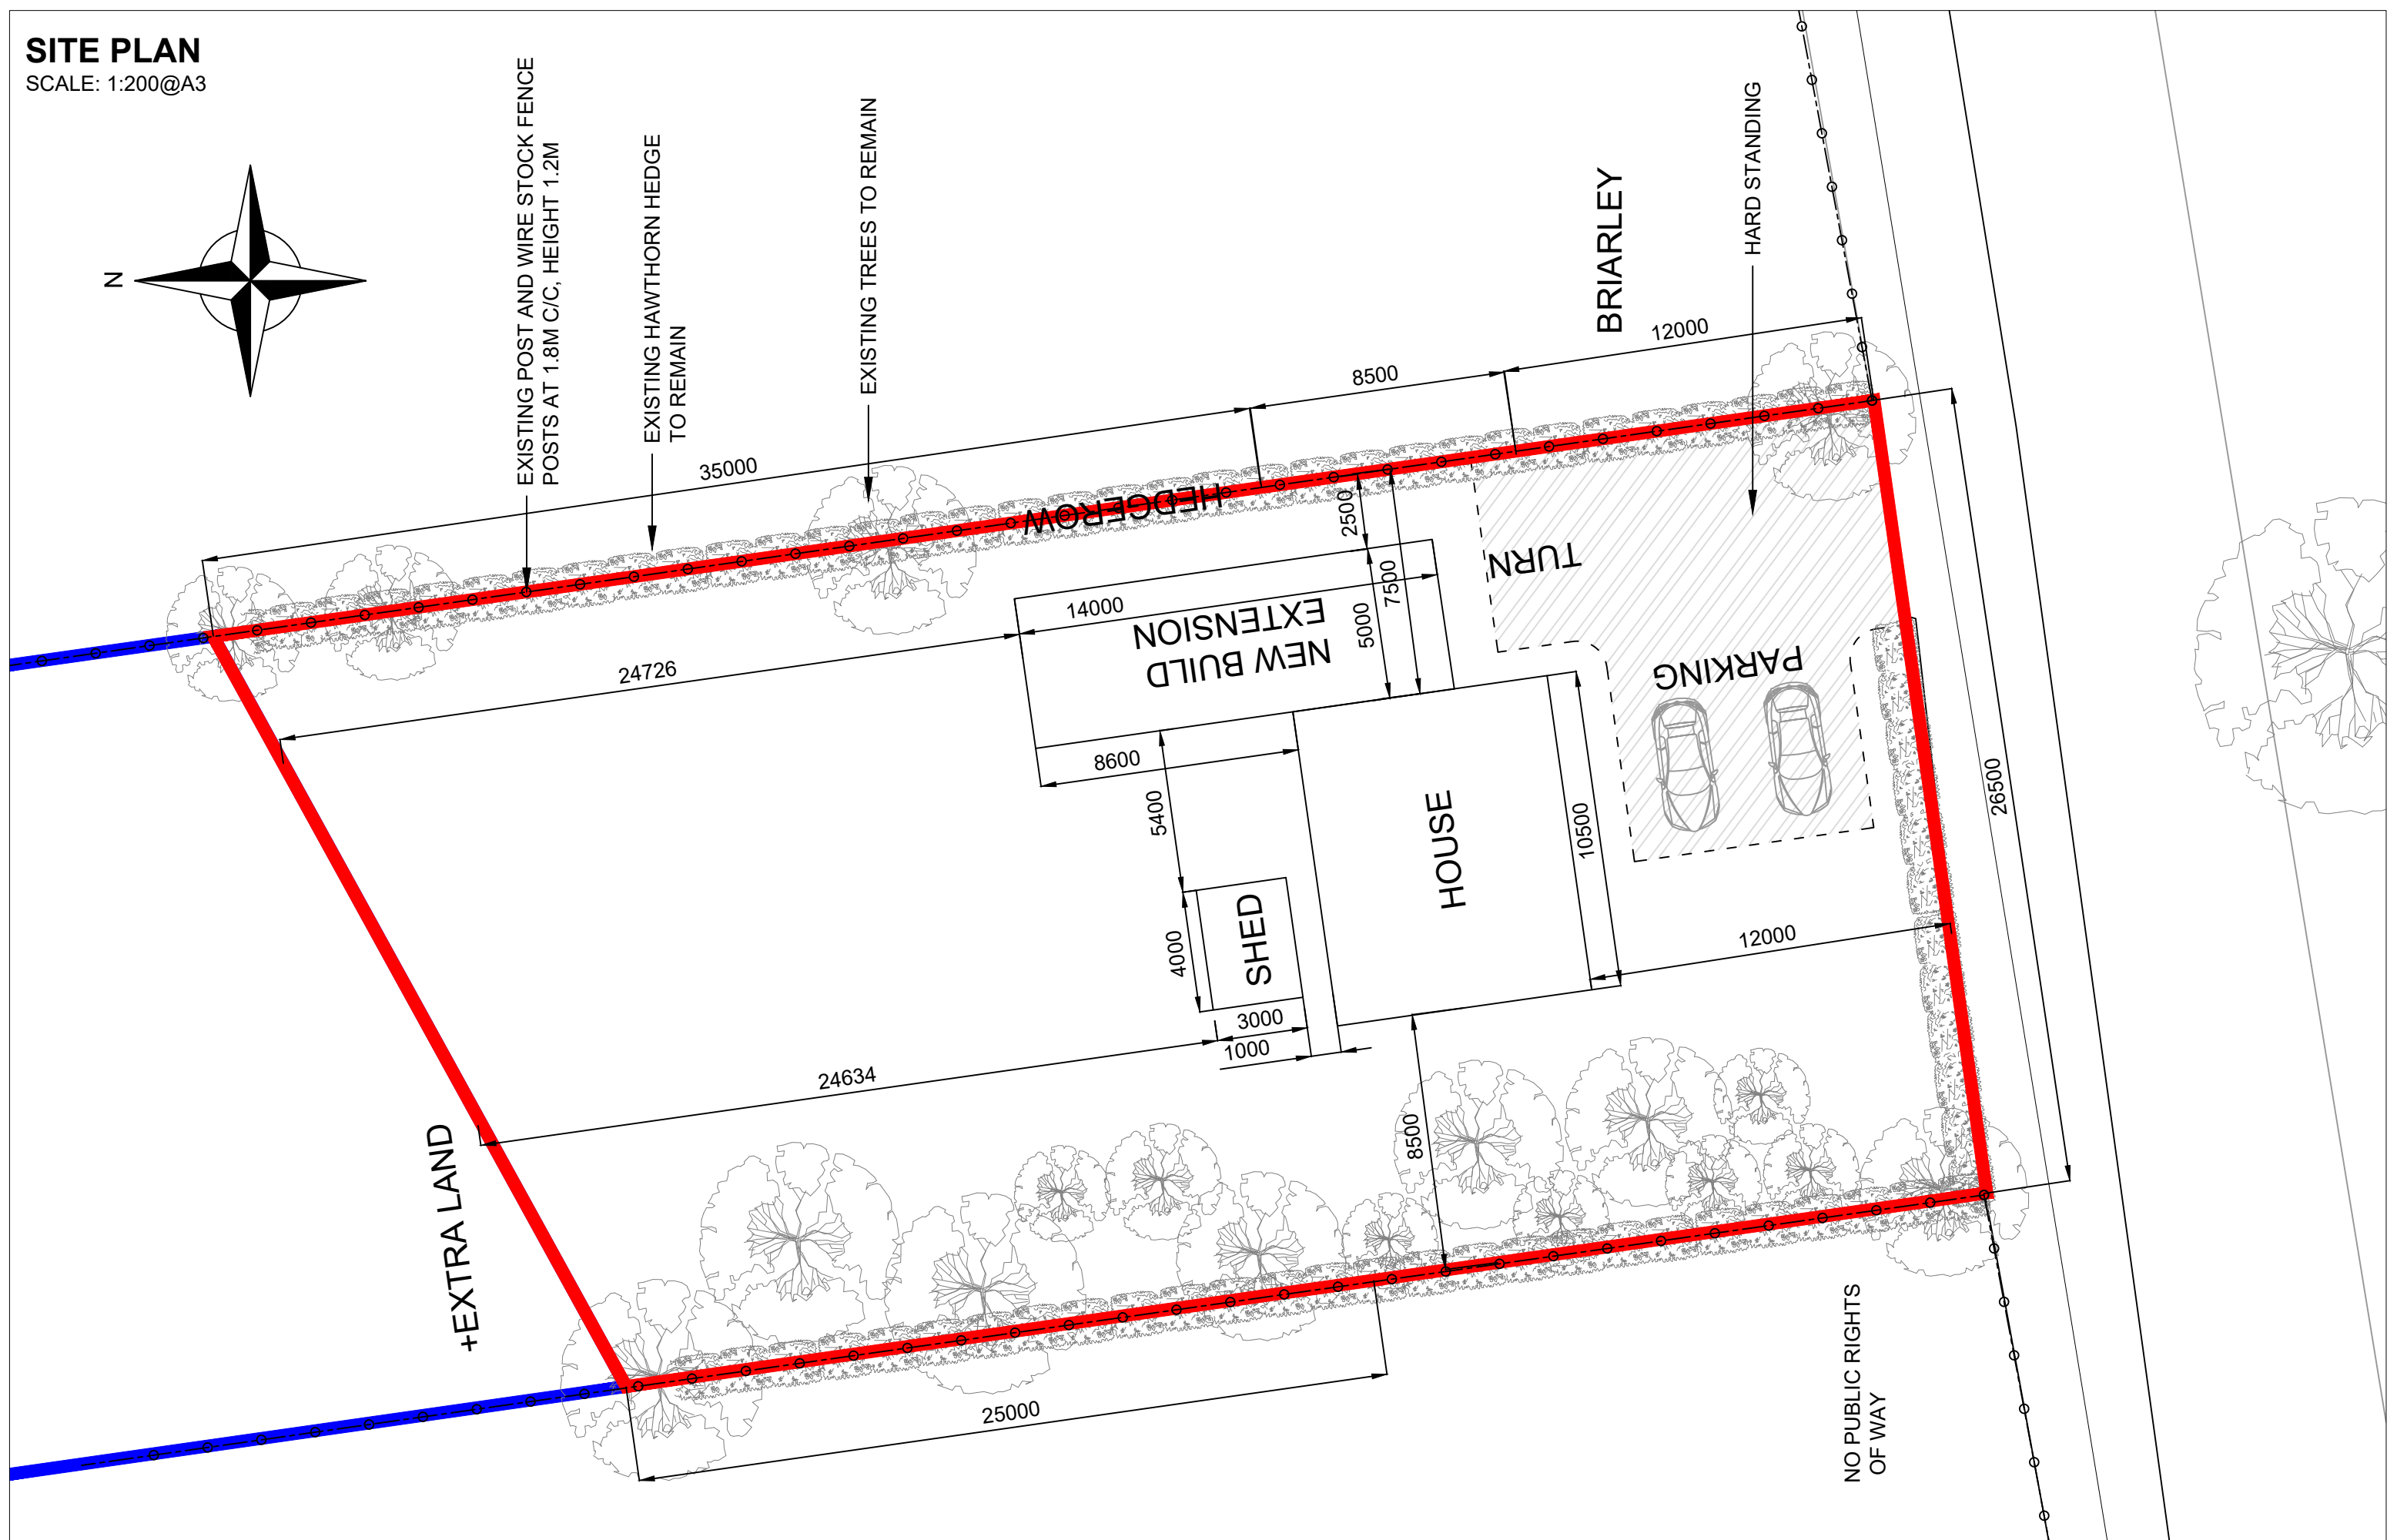

SITE PLAN

SCALE: 1:200@A3

Client :
Mr Tim Kenyon

Title:
Proposed Site - Plan

Date:
24/08/2021

Drawn by:
GP

Revision:
C

All photos and visuals are for illustrative use only and do not necessarily reflect the exact specification to be supplied. Any designs will require prototyping. Exact Manufacture Details are subject to change. This drawing and all design intent within remains the property of rareleaf events, and must not be copied or shown to any third parties without written permission. © Copyright rareleaf-events

Drawing Ref:
FL.0003 / 04