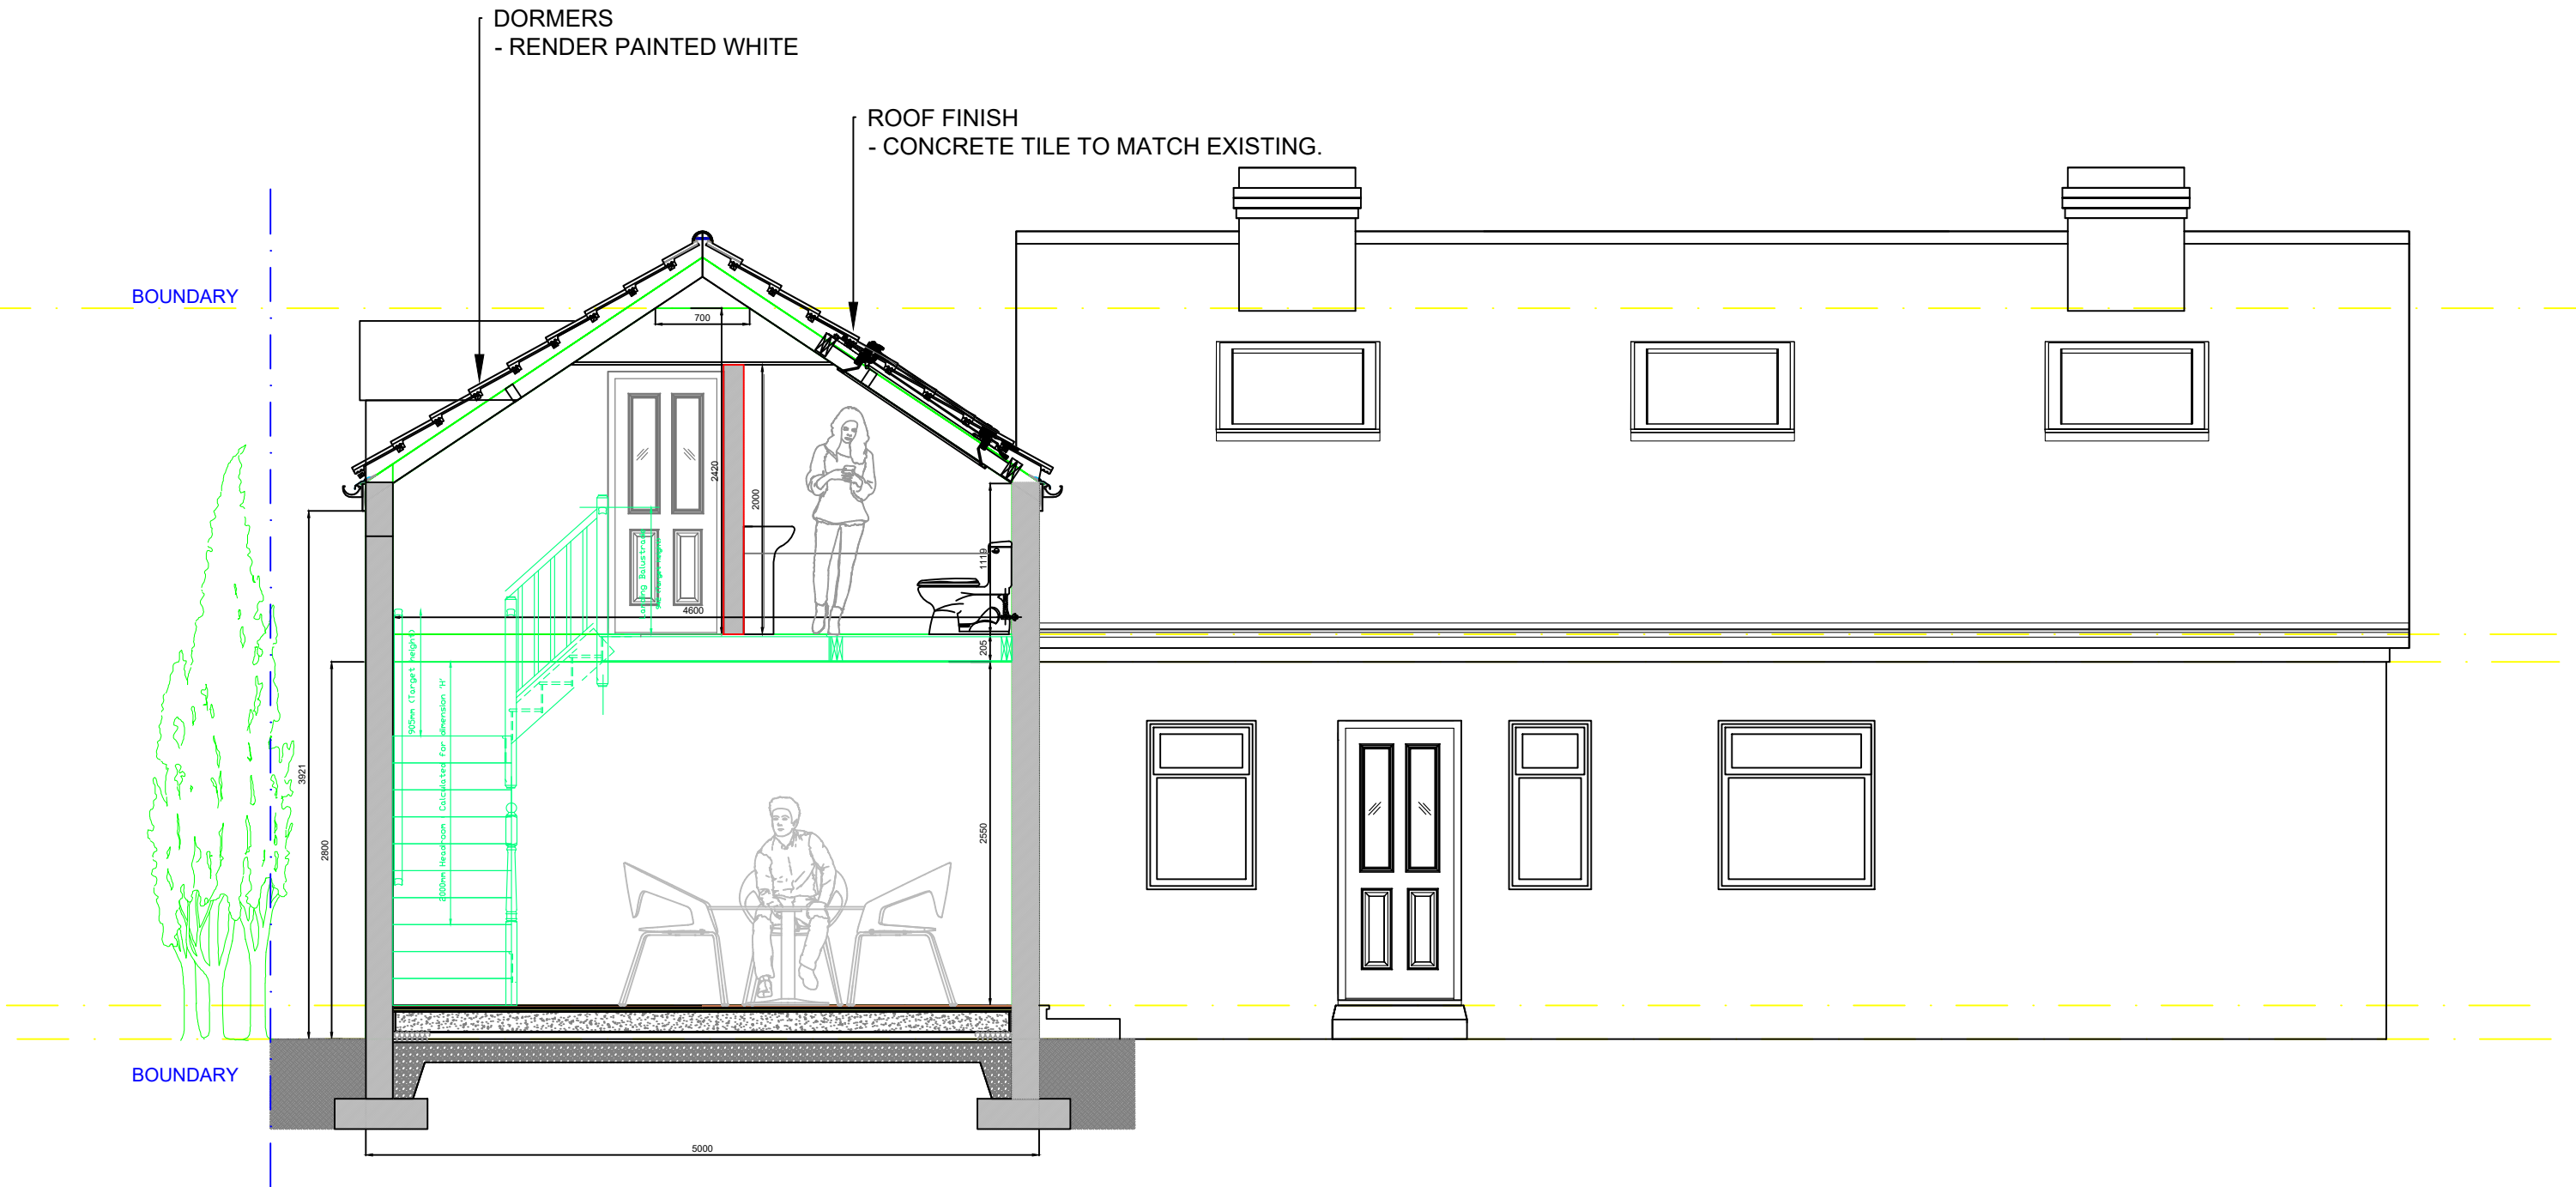

PROPOSED SITE SECTION C

SCALE: 1:50@A3

Client :
Mr Tim Kenyon

Title:
Proposed Section C

Date:
24/08/2021

Drawn by:
GP

Revision:
D

All photos and visuals are for illustrative use only and do not necessarily reflect the exact specification to be supplied. Any designs will require prototyping. Exact Manufacture Details are subject to change. This drawing and all design intent within remains the property of rareleaf events, and must not be copied or shown to any third parties without written permission. © Copyright rareleaf-events

Drawing Ref:
FL.0003 / 12