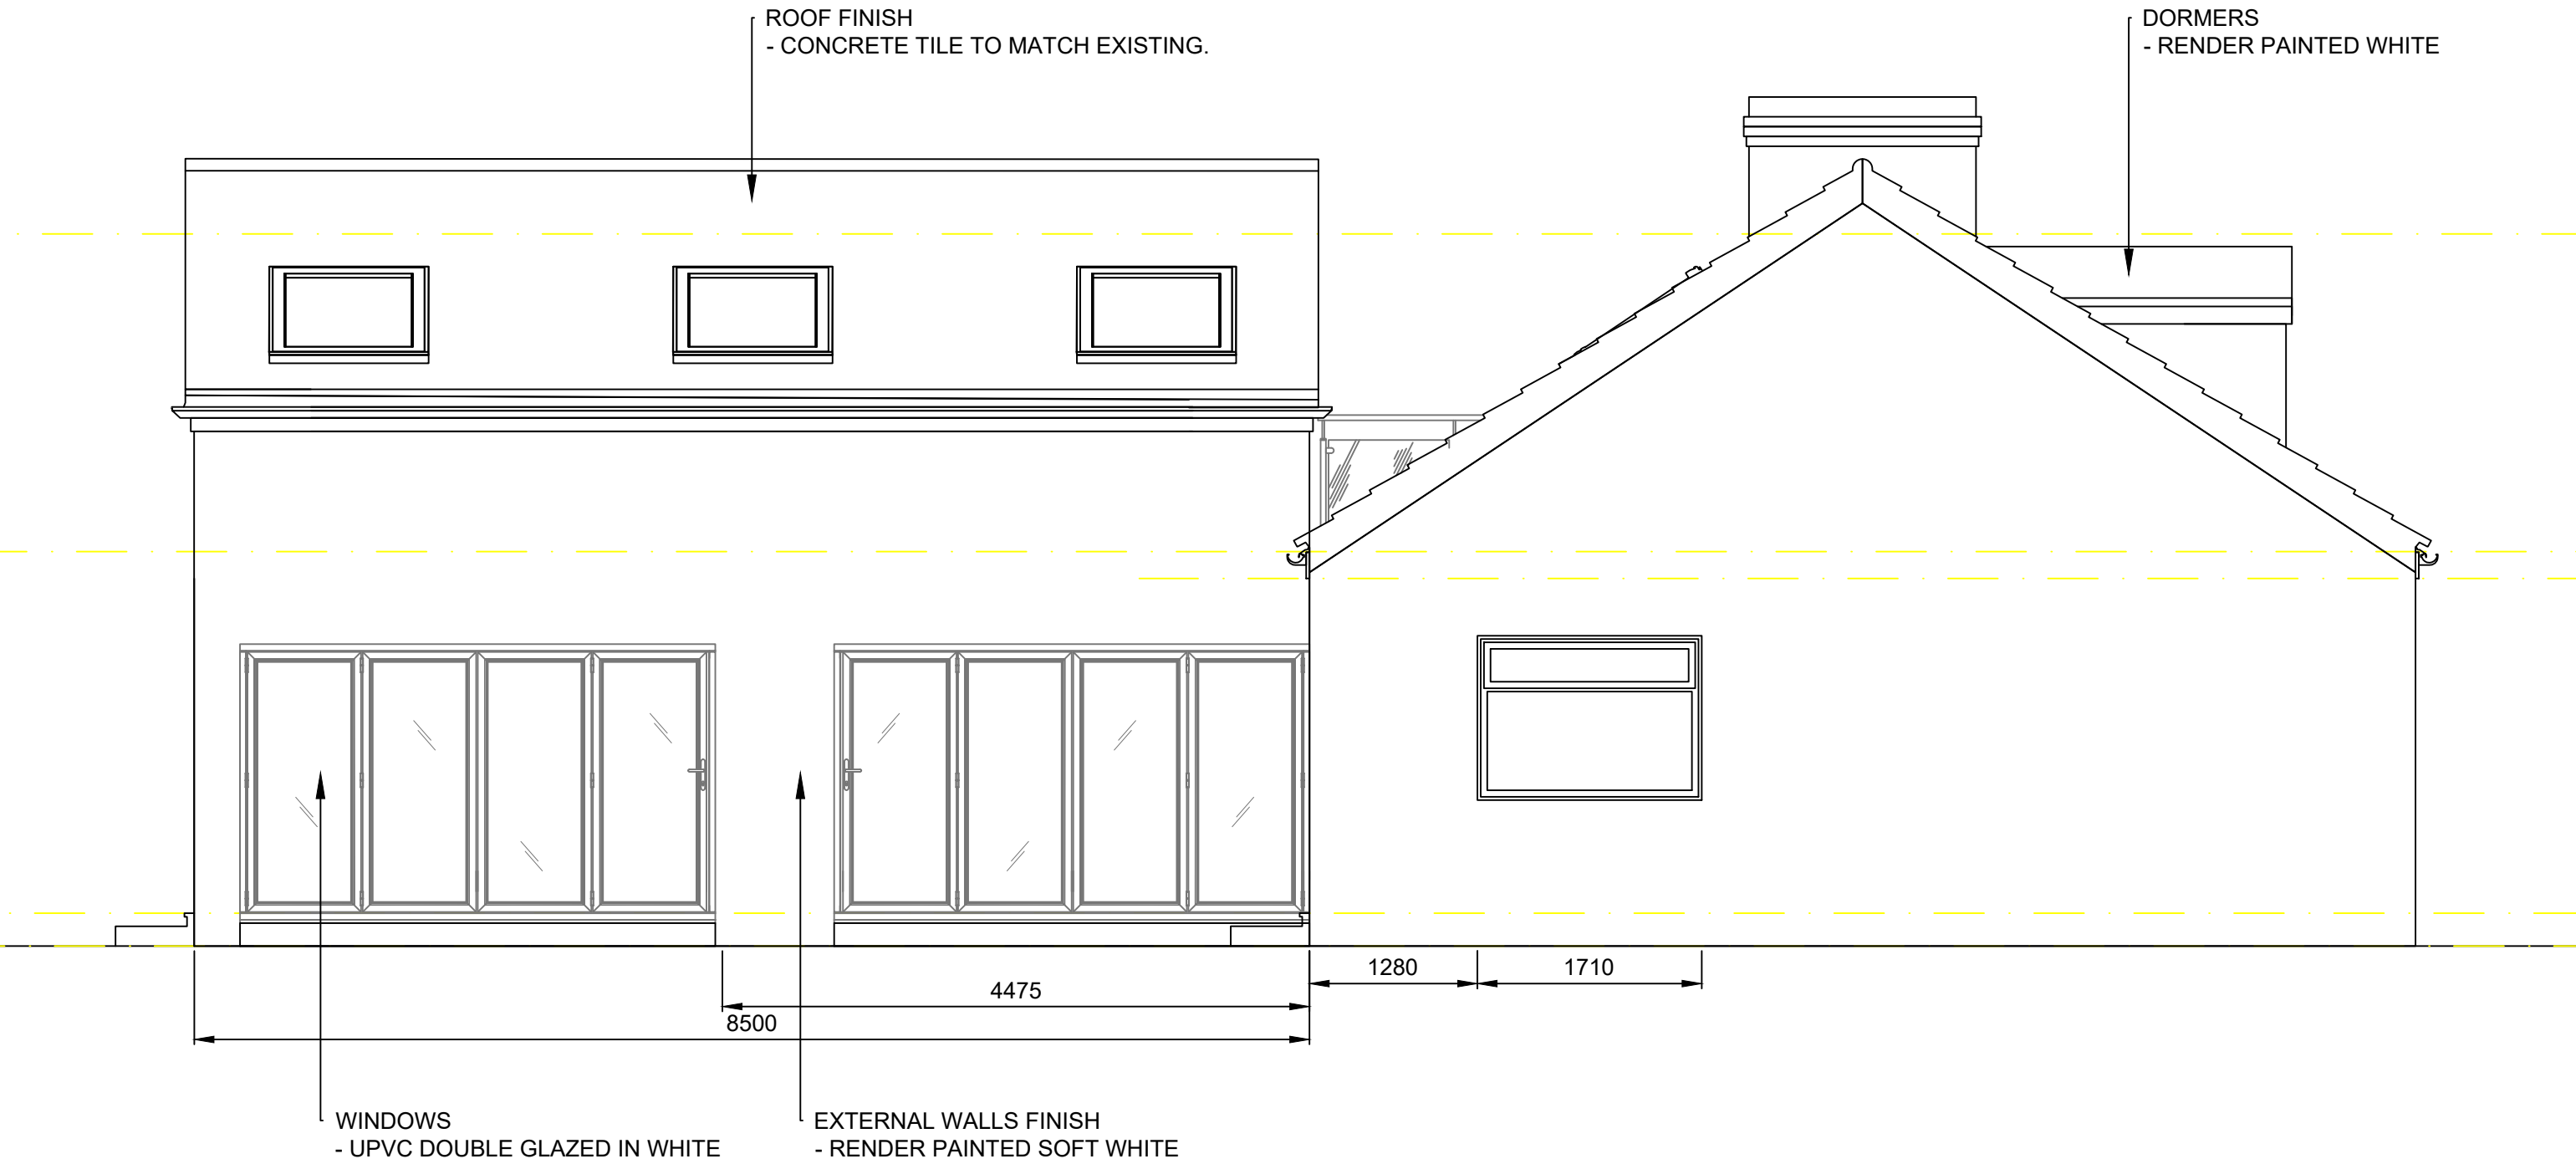

PROPOSED SITE ELEVATION B

SCALE: 1:50@A3

Client :
Mr Tim Kenyon

Title:
Proposed Elevation B

Date:
24/08/2021

Drawn by:
GP

Revision:
D

All photos and visuals are for illustrative use only and do not necessarily reflect the exact specification to be supplied. Any designs will require prototyping. Exact Manufacture Details are subject to change. This drawing and all design intent within remains the property of rareleaf events, and must not be copied or shown to any third parties without written permission. © Copyright rareleaf-events

Drawing Ref:
FL.0003 /10