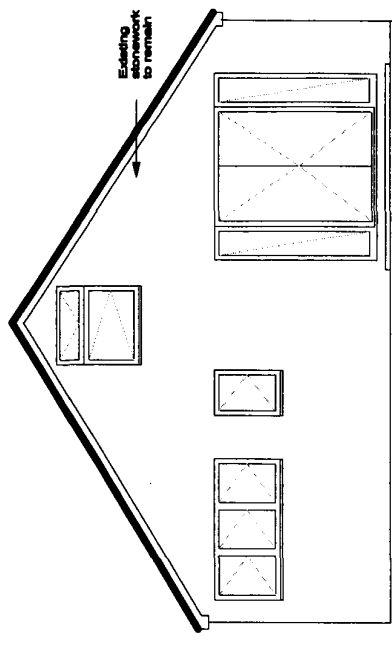

Cream / Off White Render

Cream / Off White Render

NORTH EAST ELEVATION (FRONT)

Existing stonework to remain

Cream / Off White Render

NORTH WEST ELEVATION

Cream / Off White Render

Existing stonework to remain

SOUTH EAST ELEVATION

Cream / Off White Render

Existing stonework to remain

SOUTH WEST ELEVATION (REAR)

Please do not scale this drawing. All dimensions should be checked and verified on site.		Client Ms FRANCESCA SAWER 3 HOWE HILL CLOSE YORK YO26 4SN
Title Rendered Elevations	Date 14-07-2021	Project PROPOSED ELEVATIONS
Rendered Elevations	Scale 1:100	PROPOSED ELEVATIONS