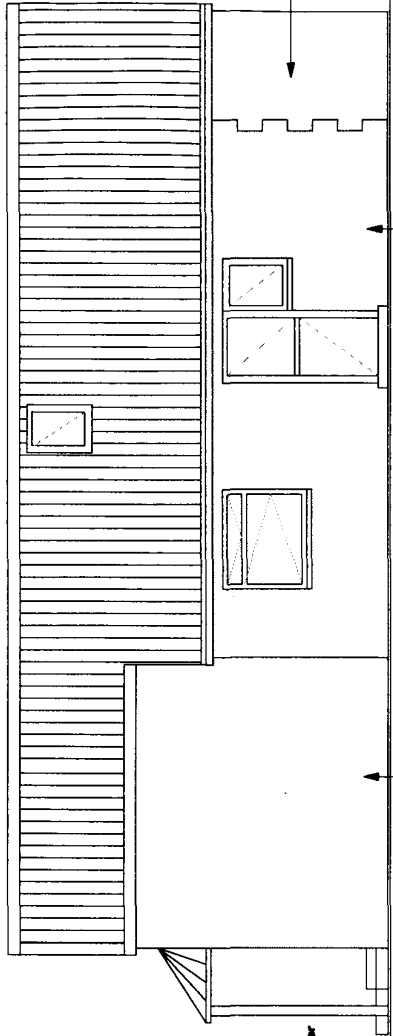

Cream / Off White Render

Cream / Off White Render

NORTH EAST ELEVATION (FRONT)

Existing stonework to remain

Cream / Off White Render

NORTH WEST ELEVATION

Cream / Off White Render

Existing stonework to remain

SOUTH EAST ELEVATION

Cream / Off White Render

Existing stonework to remain

SOUTH WEST ELEVATION (REAR)

Please do not scale this drawing. All dimensions should be checked and verified on site.		Client Ms FRANCESCA SAWER 3 HOWE HILL CLOSE YORK YO26 4SN
Title Rendered Elevations	Date 14-07-2021	Project PROPOSED ELEVATIONS
Rendered Elevations	Scale 1:100	PROPOSED ELEVATIONS