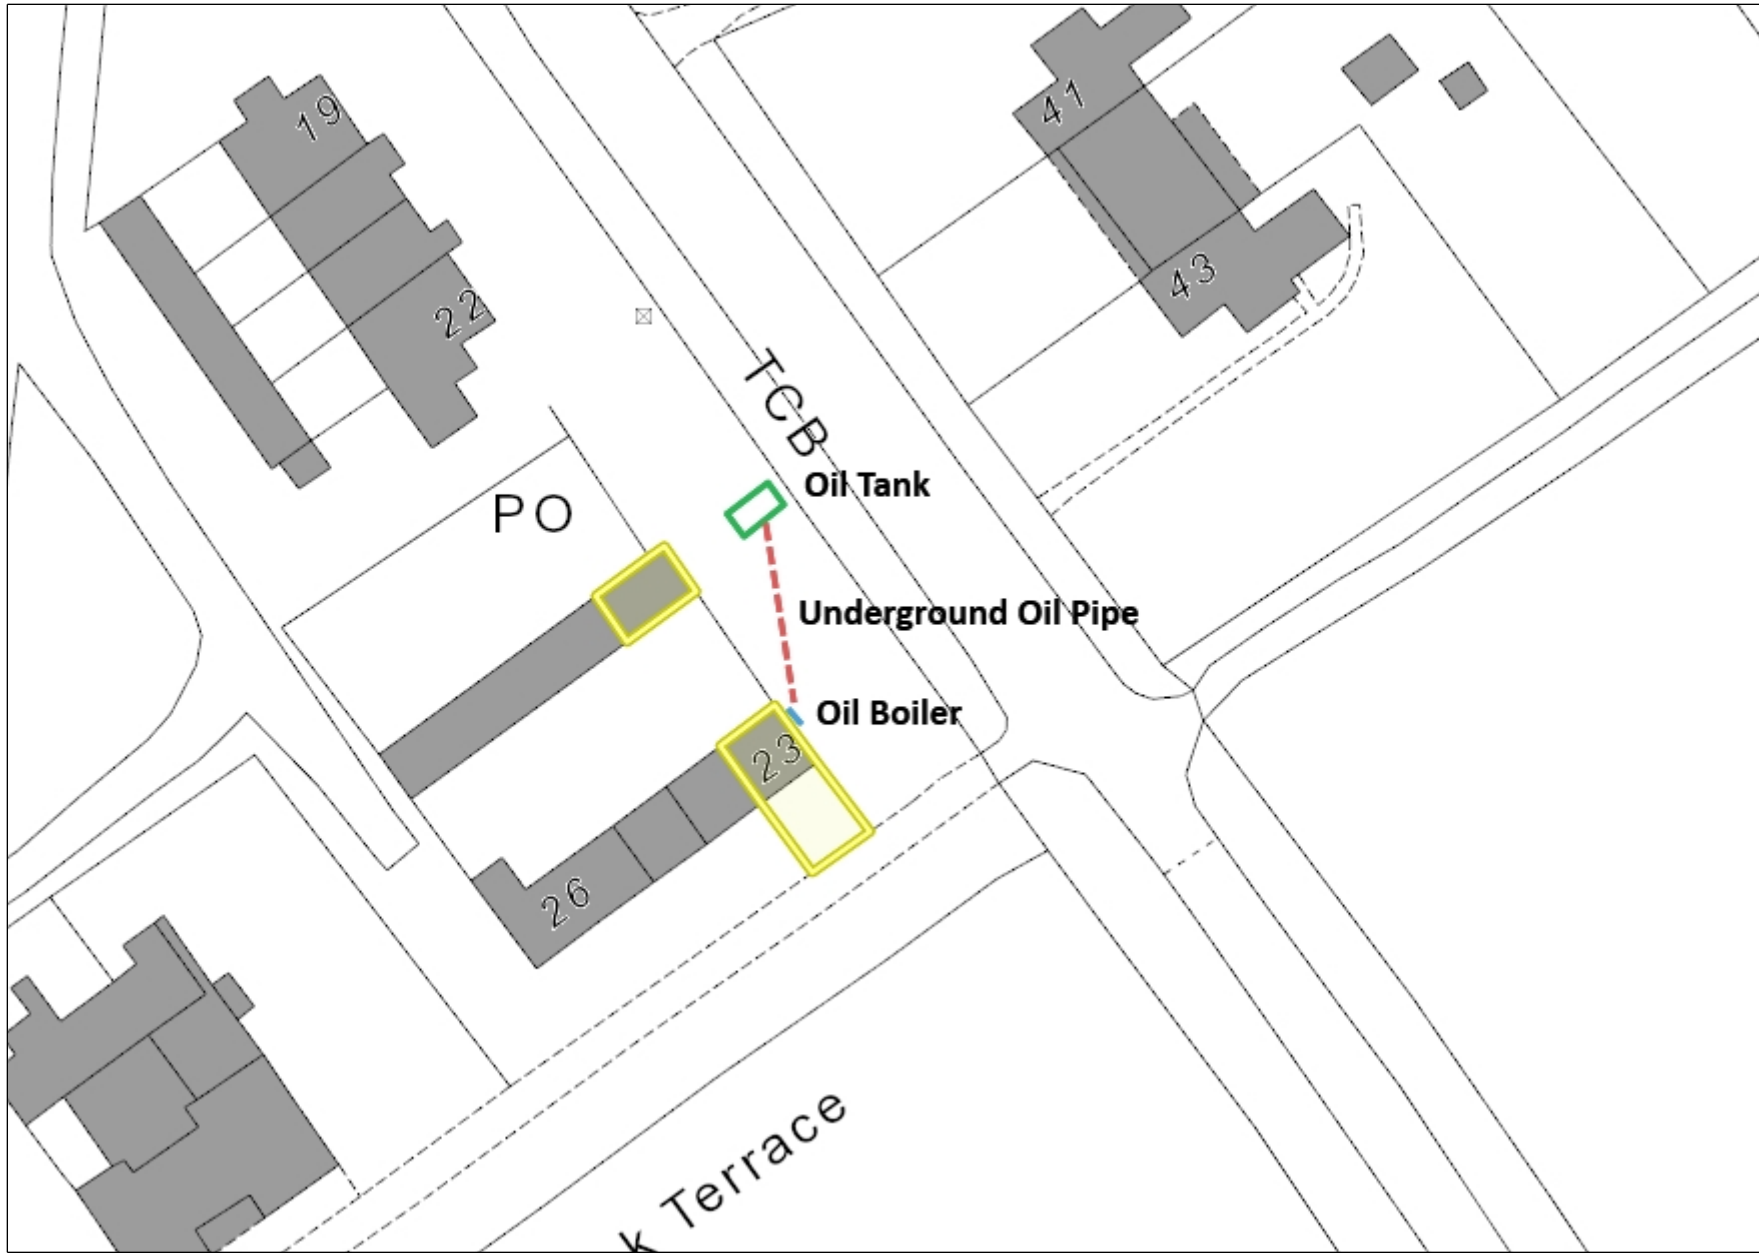

23 Hardwick Terrace - Block Plan

Legend

1: 500

British_National_Grid
 © Crown copyright and database rights 2021 Ordnance Survey 100023974

This map is a user generated static output from an Intranet mapping site and is for reference only. Data layers that appear on this map may or may not be accurate, current, or otherwise reliable.

THIS MAP IS NOT TO BE USED FOR NAVIGATION

Notes

This map was automatically generated using the National Trust GIS Browser