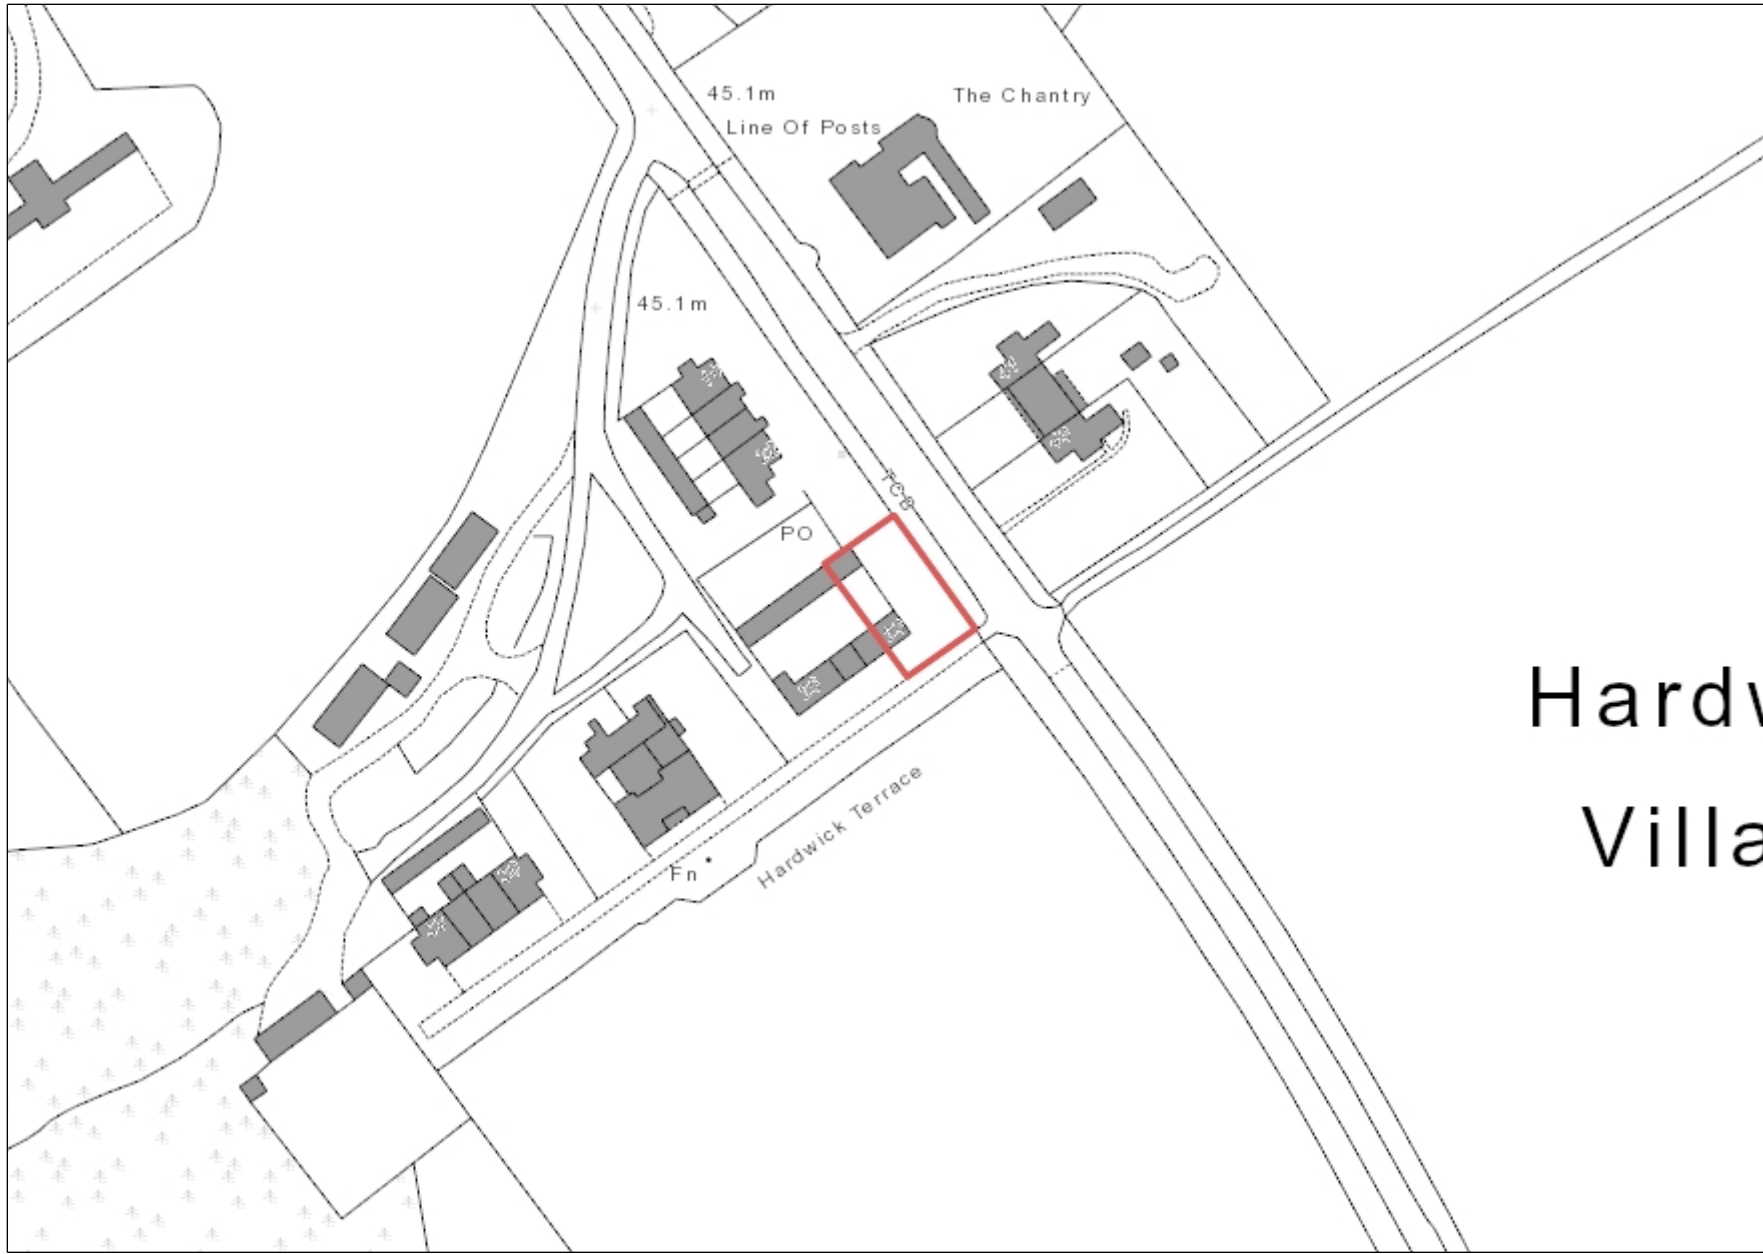

23 Hardwick Terrace - Location Plan

Legend

- NT Ownership (GB)
- NT Leasehold (GB)

1: 1,250

British_National_Grid
 © Crown copyright and database rights 2021 Ordnance Survey 100023974

This map is a user generated static output from an Intranet mapping site and is for reference only. Data layers that appear on this map may or may not be accurate, current, or otherwise reliable.

THIS MAP IS NOT TO BE USED FOR NAVIGATION

Notes

This map was automatically generated using the National Trust GIS Browser