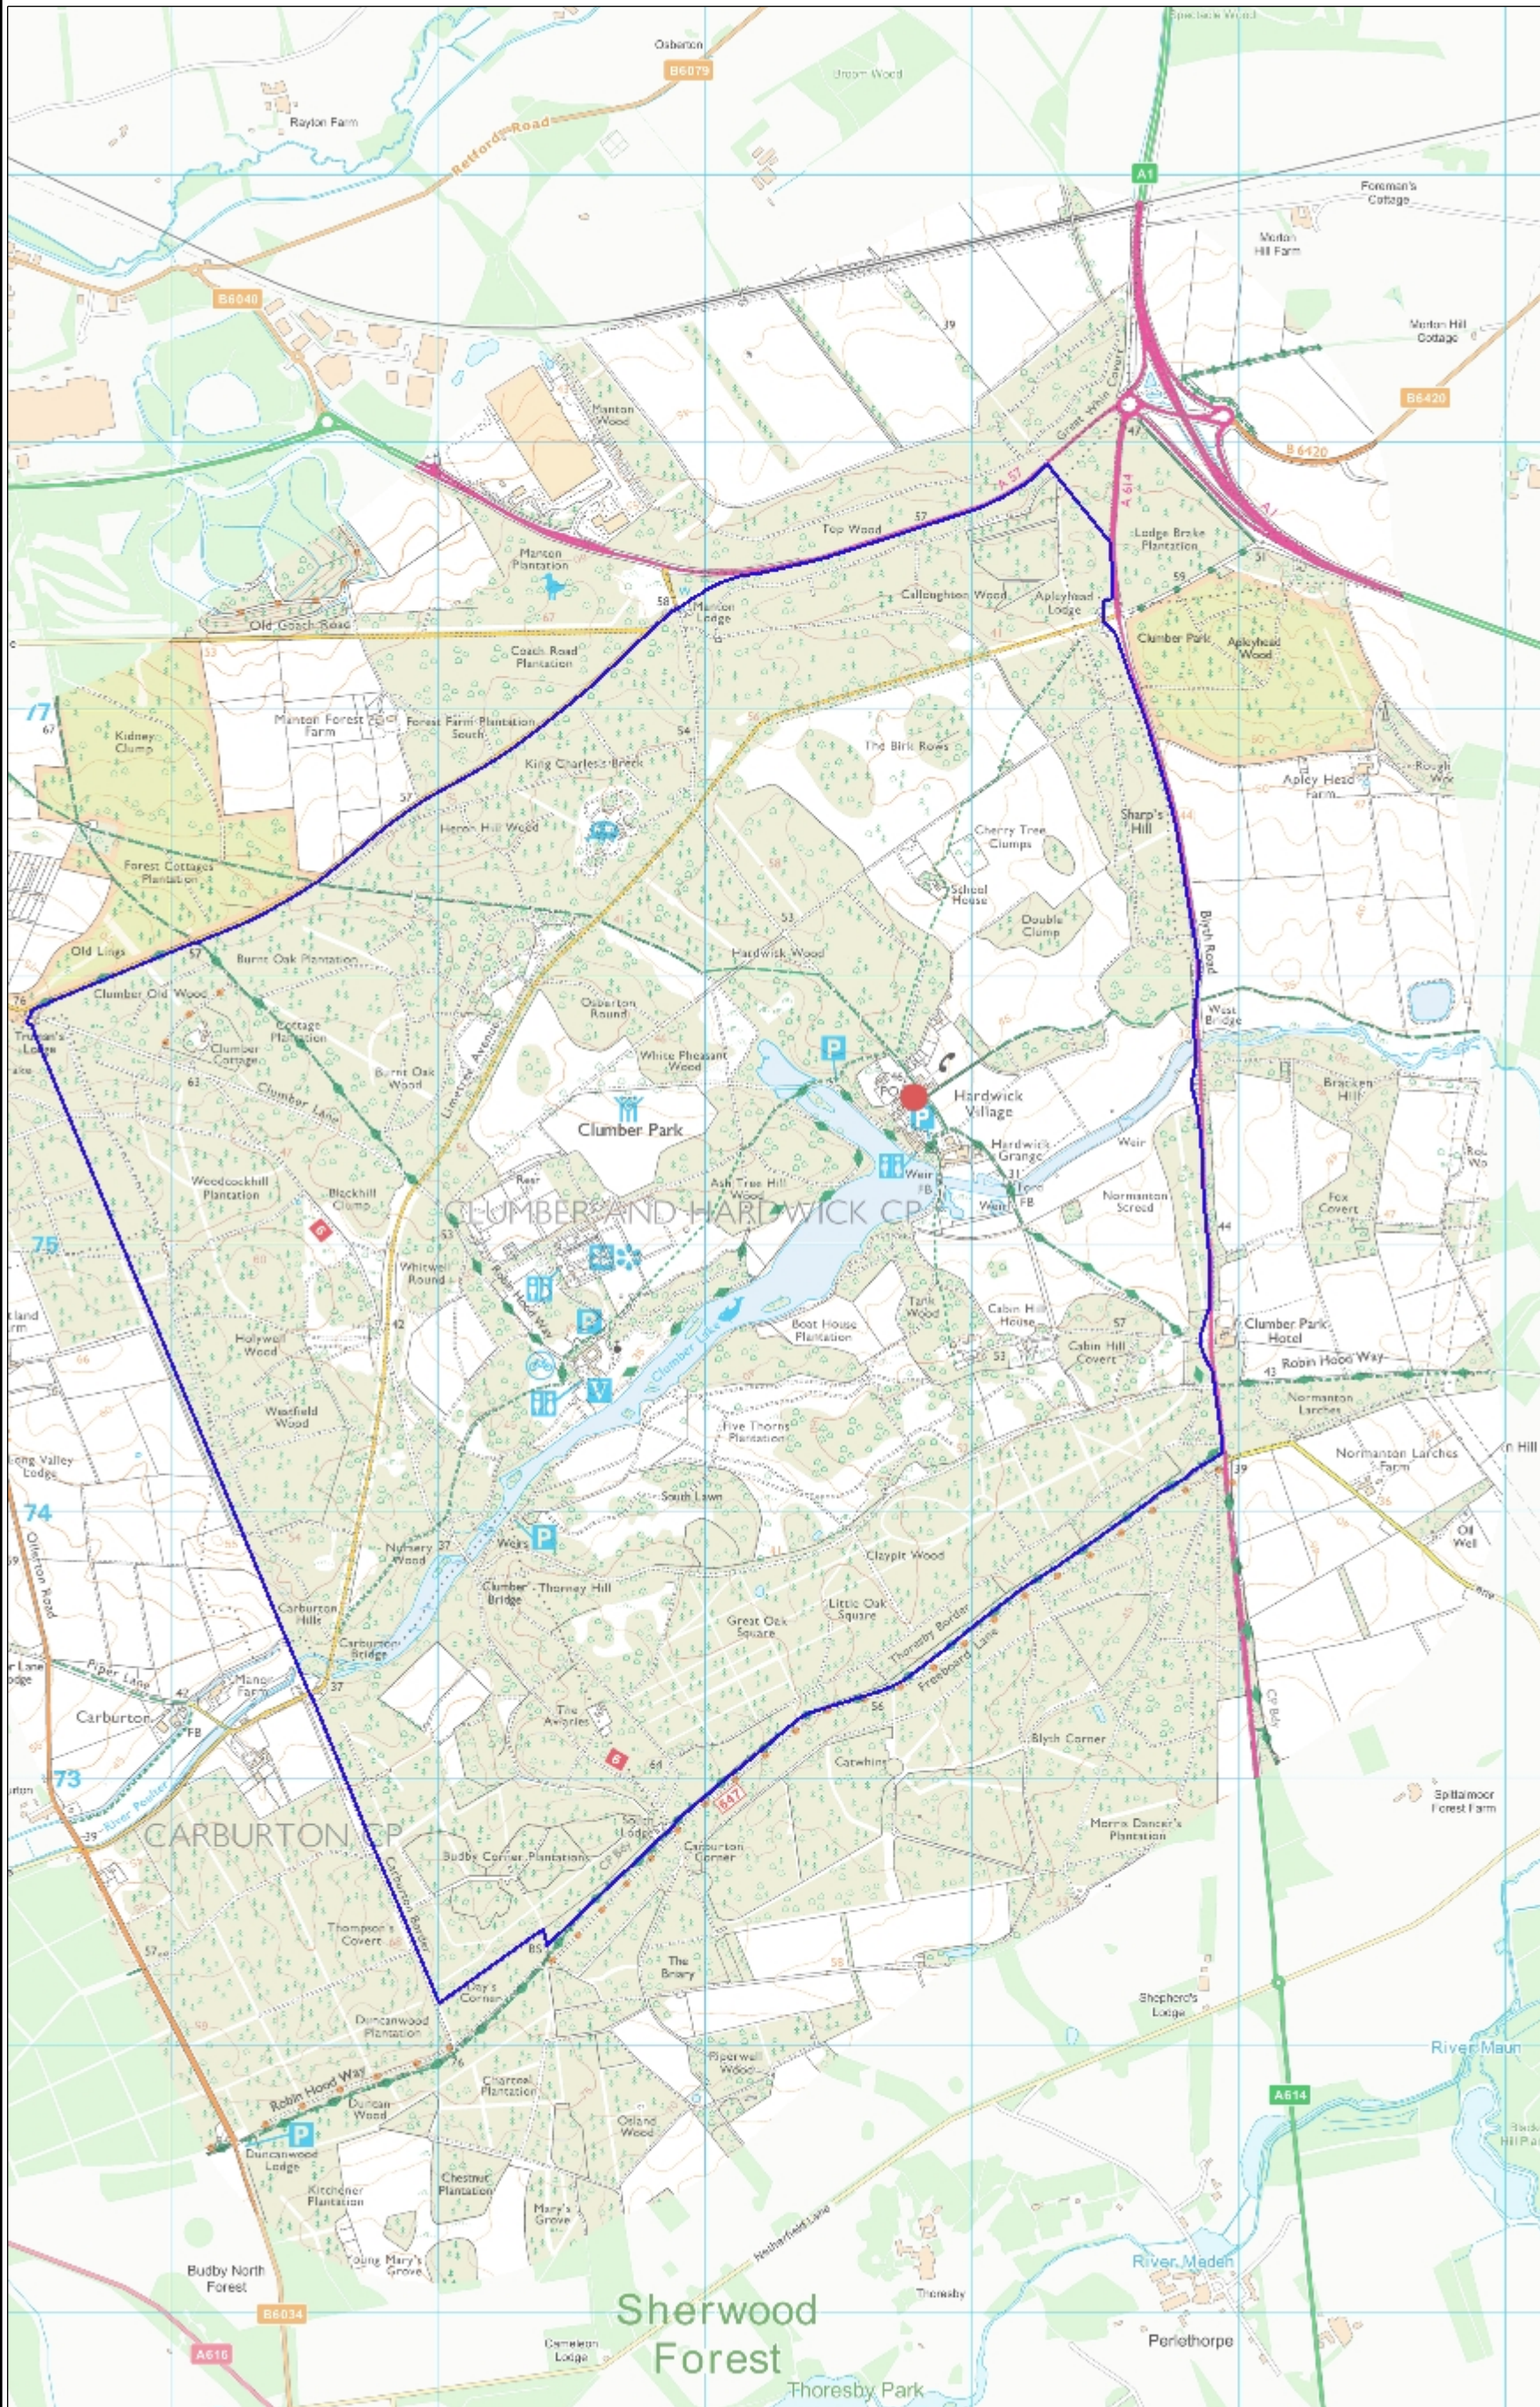

Location Plan with NT ownership

Scale: 1: 25,000

Legend

NT Ownership (GB)

1,000.0 0 500.00 1,000.0 Metres

British_National_Grid

© Crown copyright and database rights 2021 Ordnance Survey 100023974

Date: 12-Aug-2021

This map was created using National Trust's GIS Browser