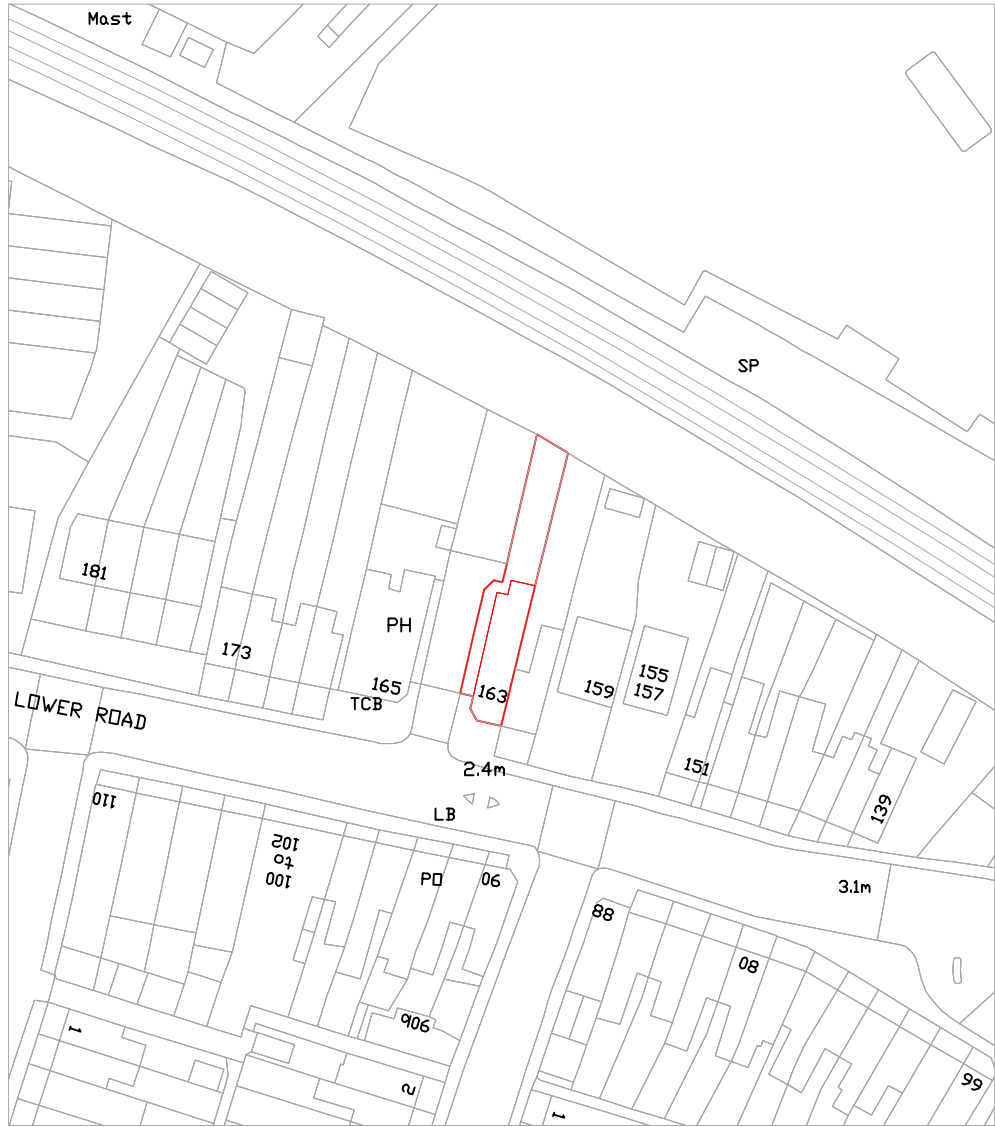

LOCATION PLAN