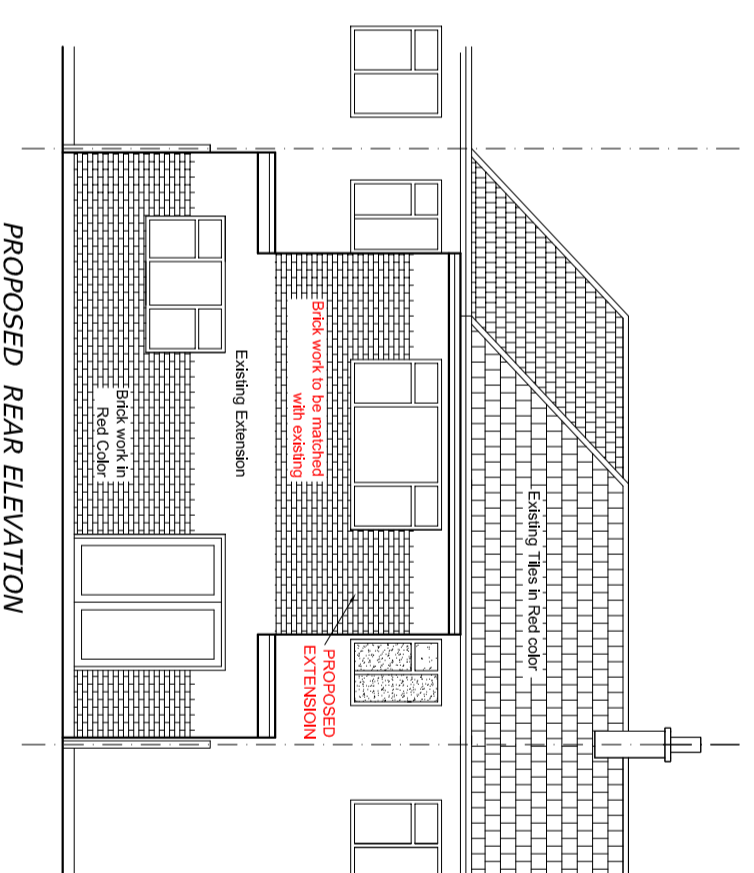

EXISTING REAR ELEVATION

PROPOSED REAR ELEVATION

PROPOSED SIDE -B- ELEVATION

PROPOSED SIDE -A- ELEVATION

EXISTING SIDE -B- ELEVATION

EXISTING SIDE -A- ELEVATION

Suite -104 ,  
344-348 , High Road, Ilford  
Essex, IG11QP  
Tel:07402234647  
Email:futurevisions27@gmail.com

**CLIENT**

21 - Swanton Road , Erith ,Kent , DA84LP

**JOB TITLE**

Proposal for First Floor Flat Roof rear extension

**DRAWING TITLE**

Existing & Proposed Plans

SCALE	DATE
1-100@A2	14-08-2021
DRAWING NO.	REVISION-A
FV-2021-02-A	