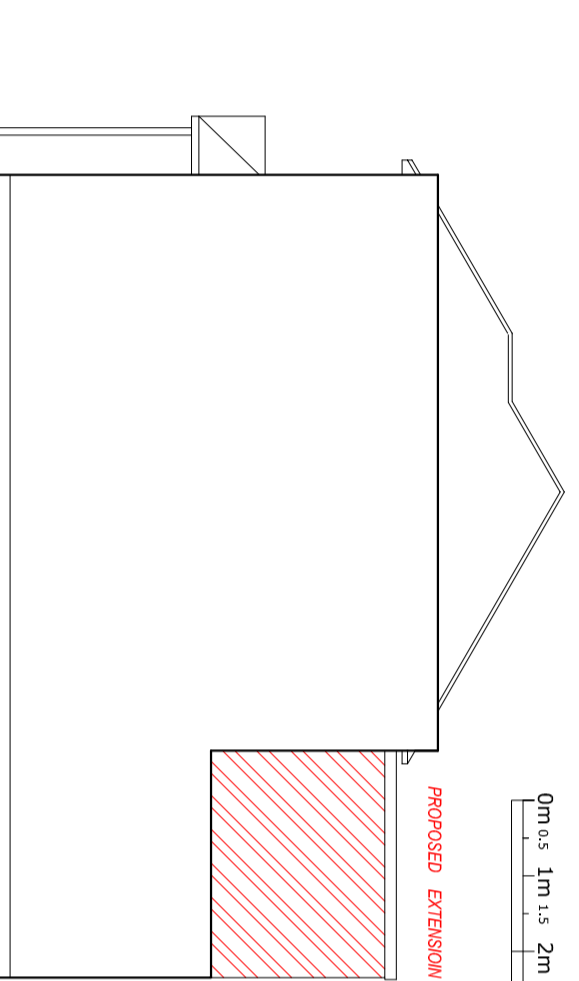

EXISTING REAR ELEVATION

PROPOSED REAR ELEVATION

PROPOSED SIDE -B- ELEVATION

PROPOSED SIDE -A- ELEVATION

EXISTING SIDE -B- ELEVATION

EXISTING SIDE -A- ELEVATION

Suite -104 ,  
344-348 , High Road, Ilford  
Essex, IG11QP  
Tel:07402234647  
Email:futurevisions27@gmail.com

**CLIENT**

21 - Swanton Road , Erith ,Kent , DA84LP

**JOB TITLE**

Proposal for First Floor Flat Roof rear extension

**DRAWING TITLE**

Existing & Proposed Plans

SCALE	DATE
1-100@A2	14-08-2021
DRAWING NO.	REVISION-A
FV-2021-02-A	