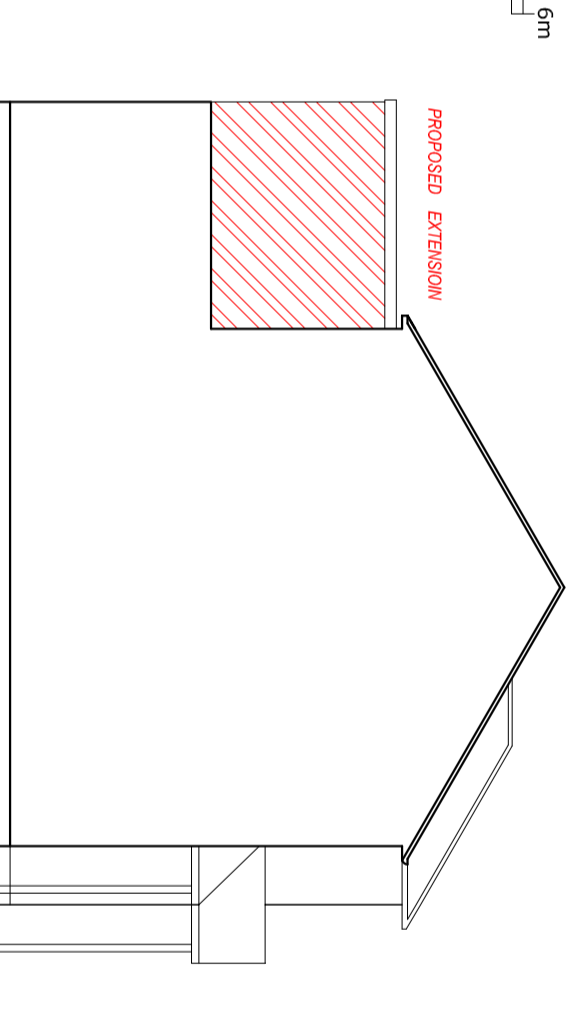

EXISTING REAR ELEVATION

PROPOSED REAR ELEVATION

PROPOSED SIDE -B- ELEVATION

PROPOSED SIDE -A- ELEVATION

EXISTING SIDE -B- ELEVATION

EXISTING SIDE -A- ELEVATION

Suite -104 ,  
344-348 , High Road, Ilford  
Essex, IG11QP  
Tel:07402234647  
Email:futurevisions27@gmail.com

**CLIENT**

21 - Swanton Road , Erith ,Kent , DA84LP

**JOB TITLE**

Proposal for First Floor Flat Roof rear extension

**DRAWING TITLE**

Existing & Proposed Plans

SCALE	DATE
1-100@A2	14-08-2021
DRAWING NO.	REVISION-A
FV-2021-02-A	