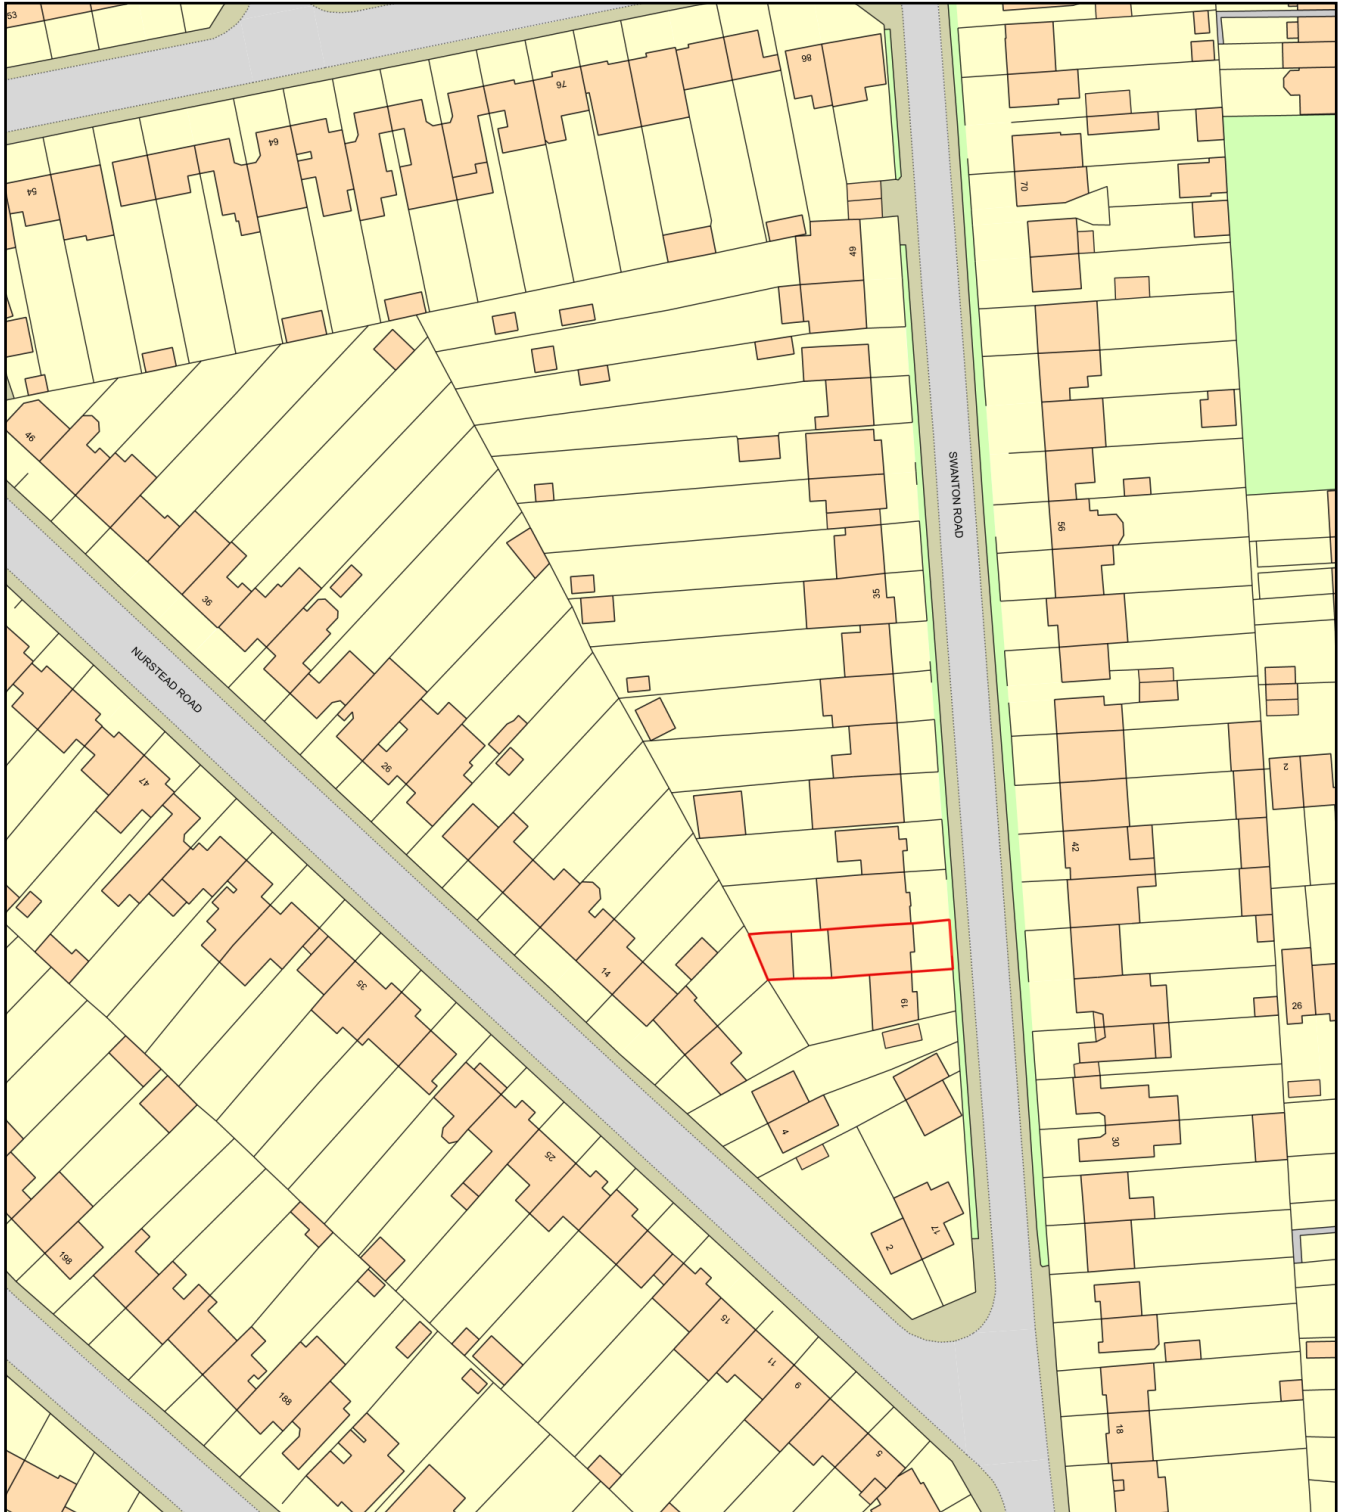

# LOCATION PLAN REV A

Plan Produced for: FUTURE VISIONS UK LTD

Date Produced: 14 Aug 2021

Plan Reference Number: TQRQM21226080601980

Scale: 1:1250 @ A4