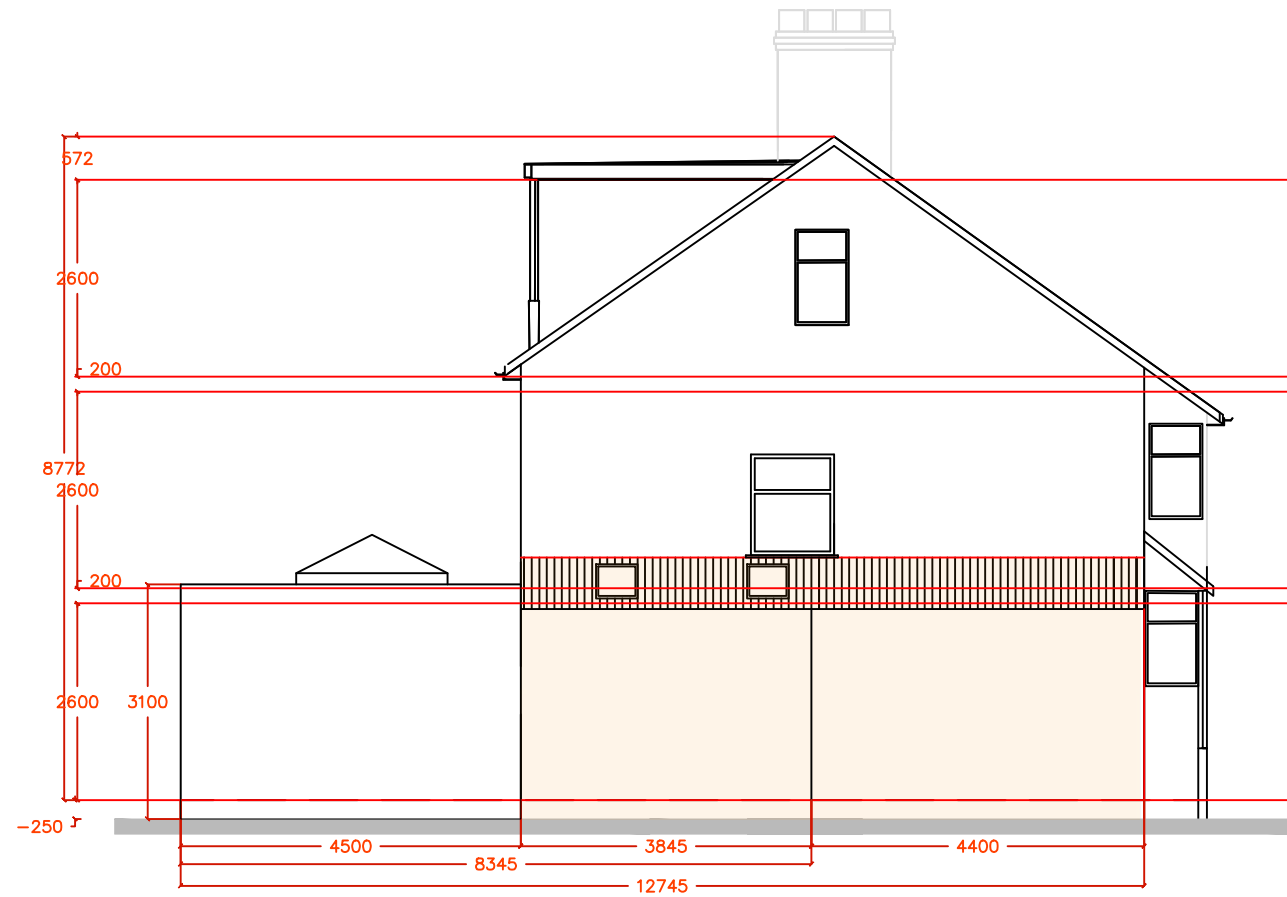

Existing Side Elevation

Proposed Side Elevation

Address: 97 Schoolhouse Yard  
 Bloomfield Road, London, SE18 7JD  
 Email: info@a7studio.uk  
 Phone: 074 1515 2222

HUXLEY ROAD 50

Project : 1004  
 Address: 50 Huxley Road, Welling  
 Kent, DA16 2EW  
 Client: X Ferizaj

**Architectural Designers:**

Drawn by: E Allen

**Revisions:**

**Drawing Title :** Existing & Proposed Side Elevation

Scale: 1:100 @A3  
 Project Ref: 1004/1002  
 Drawing No: 016  
 Revision: -  
 Date: 21-Jun-21