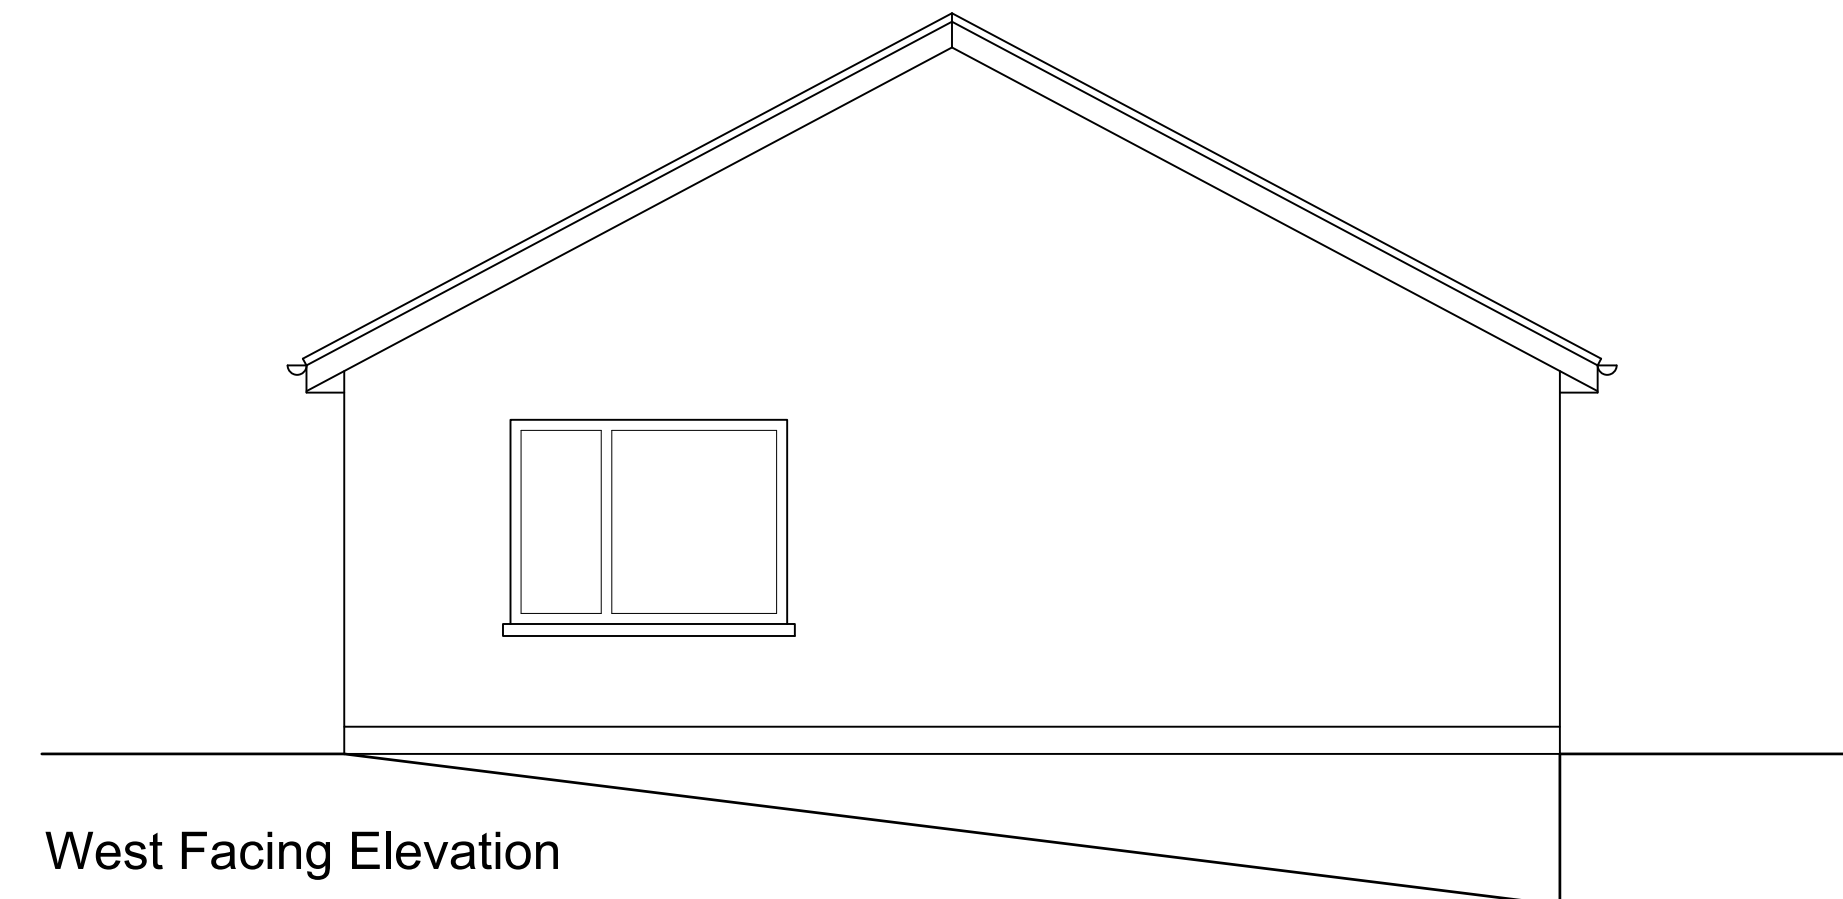

South Facing Elevation

East Facing Elevation

North Facing Elevation

West Facing Elevation

Plan

LHG PROJECTS LTD  
 Architectural Design & Surveying  
 M: 07941 889 509  
 E: lhgprojects@gmail.com

PROJECT  
 Santillana, Sea View Road, Falmouth

DRAWING TITLE  
 Existing Floor Plan & Elevations

DATE	SCALE
31/08/21	1:50 @ A1
DRAWING NUMBER	REVISION NO.
928.001	A