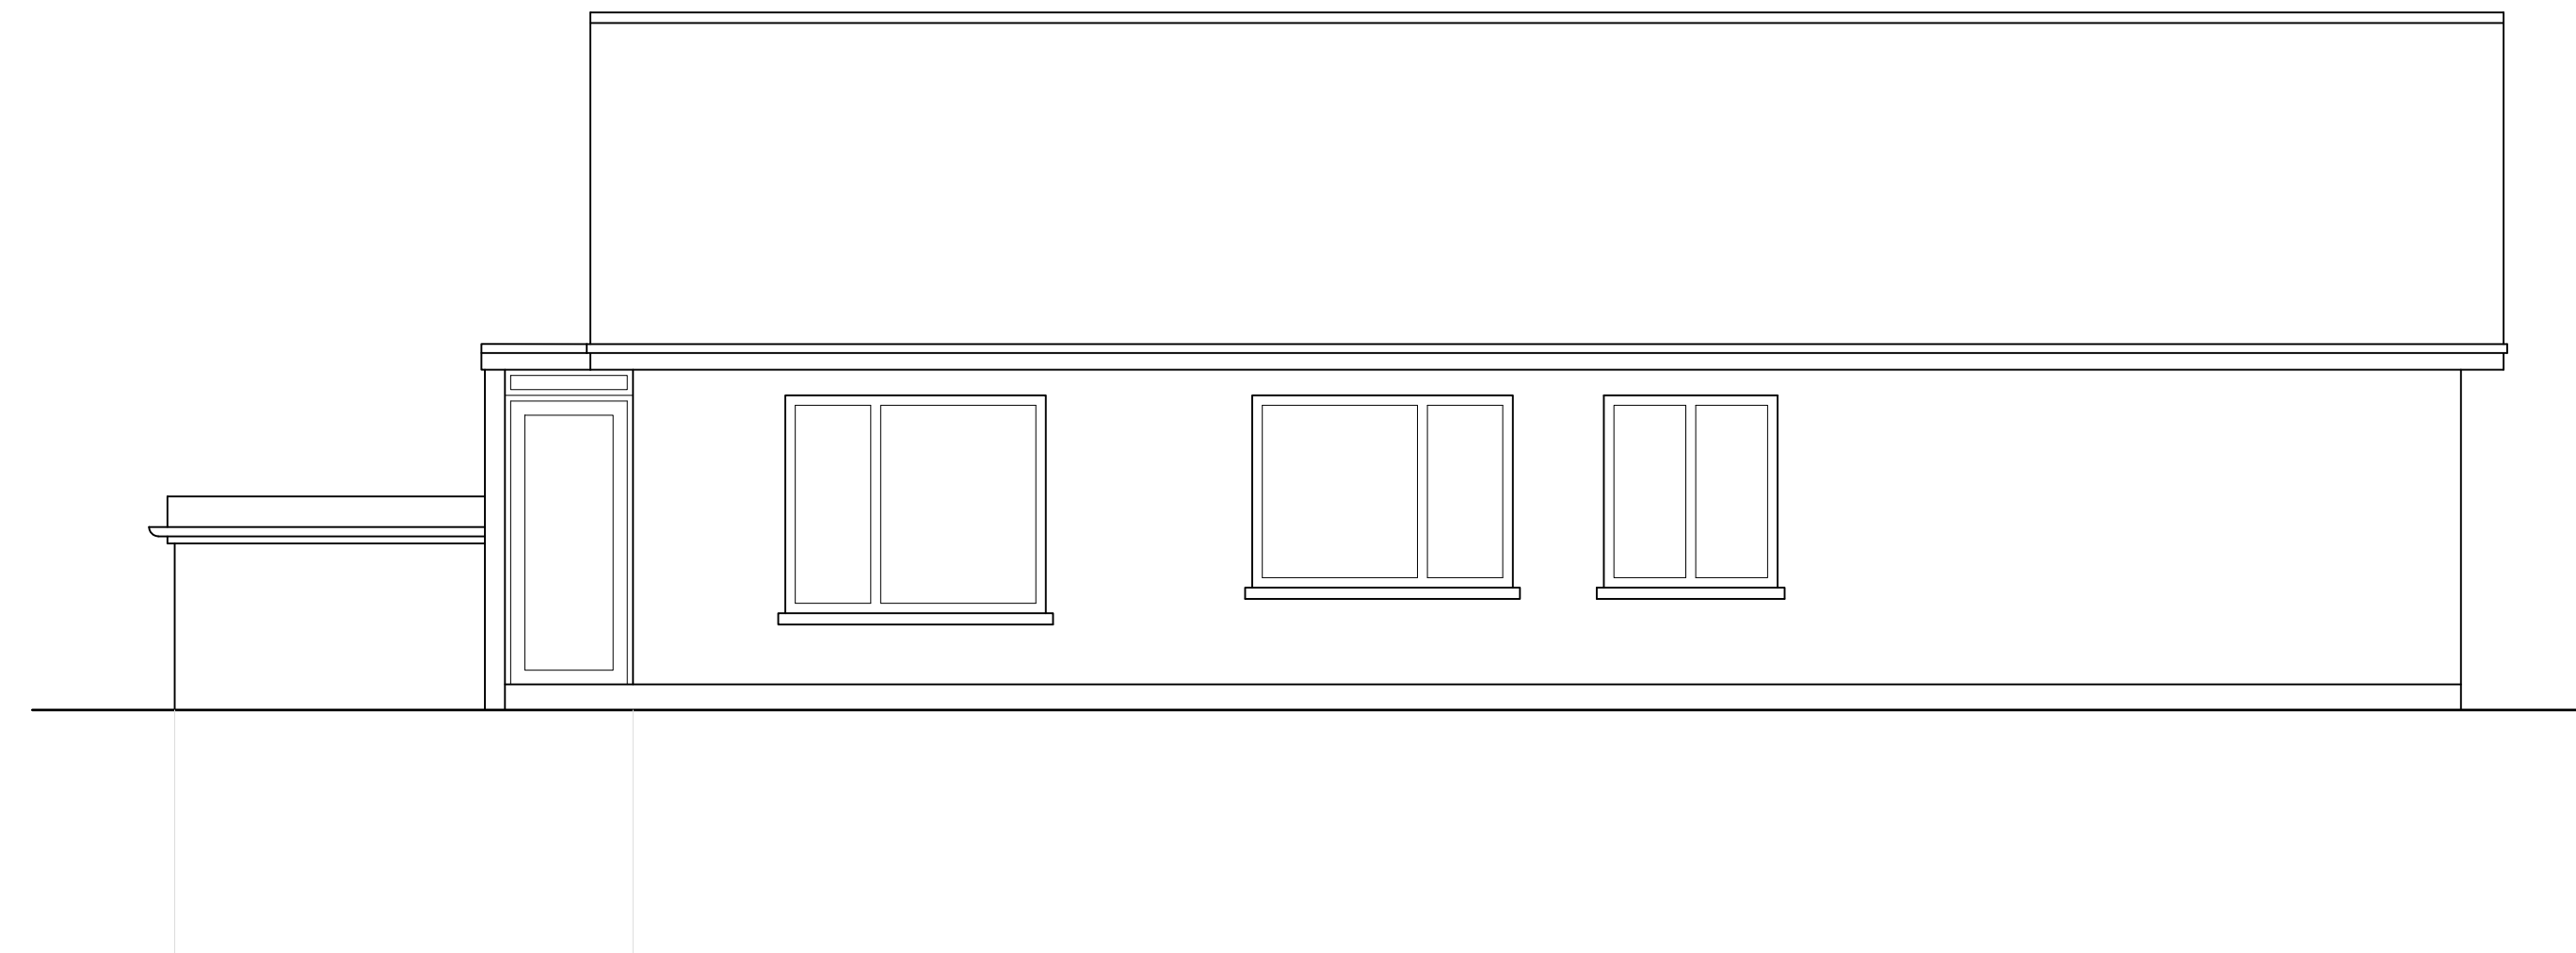

South Facing Elevation

East Facing Elevation

North Facing Elevation

West Facing Elevation

Plan

LHG PROJECTS LTD  
 Architectural Design & Surveying  
 M: 07941 889 509  
 E: lhgprojects@gmail.com

PROJECT  
 Santillana, Sea View Road, Falmouth

DRAWING TITLE  
 Existing Floor Plan & Elevations

DATE	SCALE
31/08/21	1:50 @ A1
DRAWING NUMBER	REVISION NO.
928.001	A