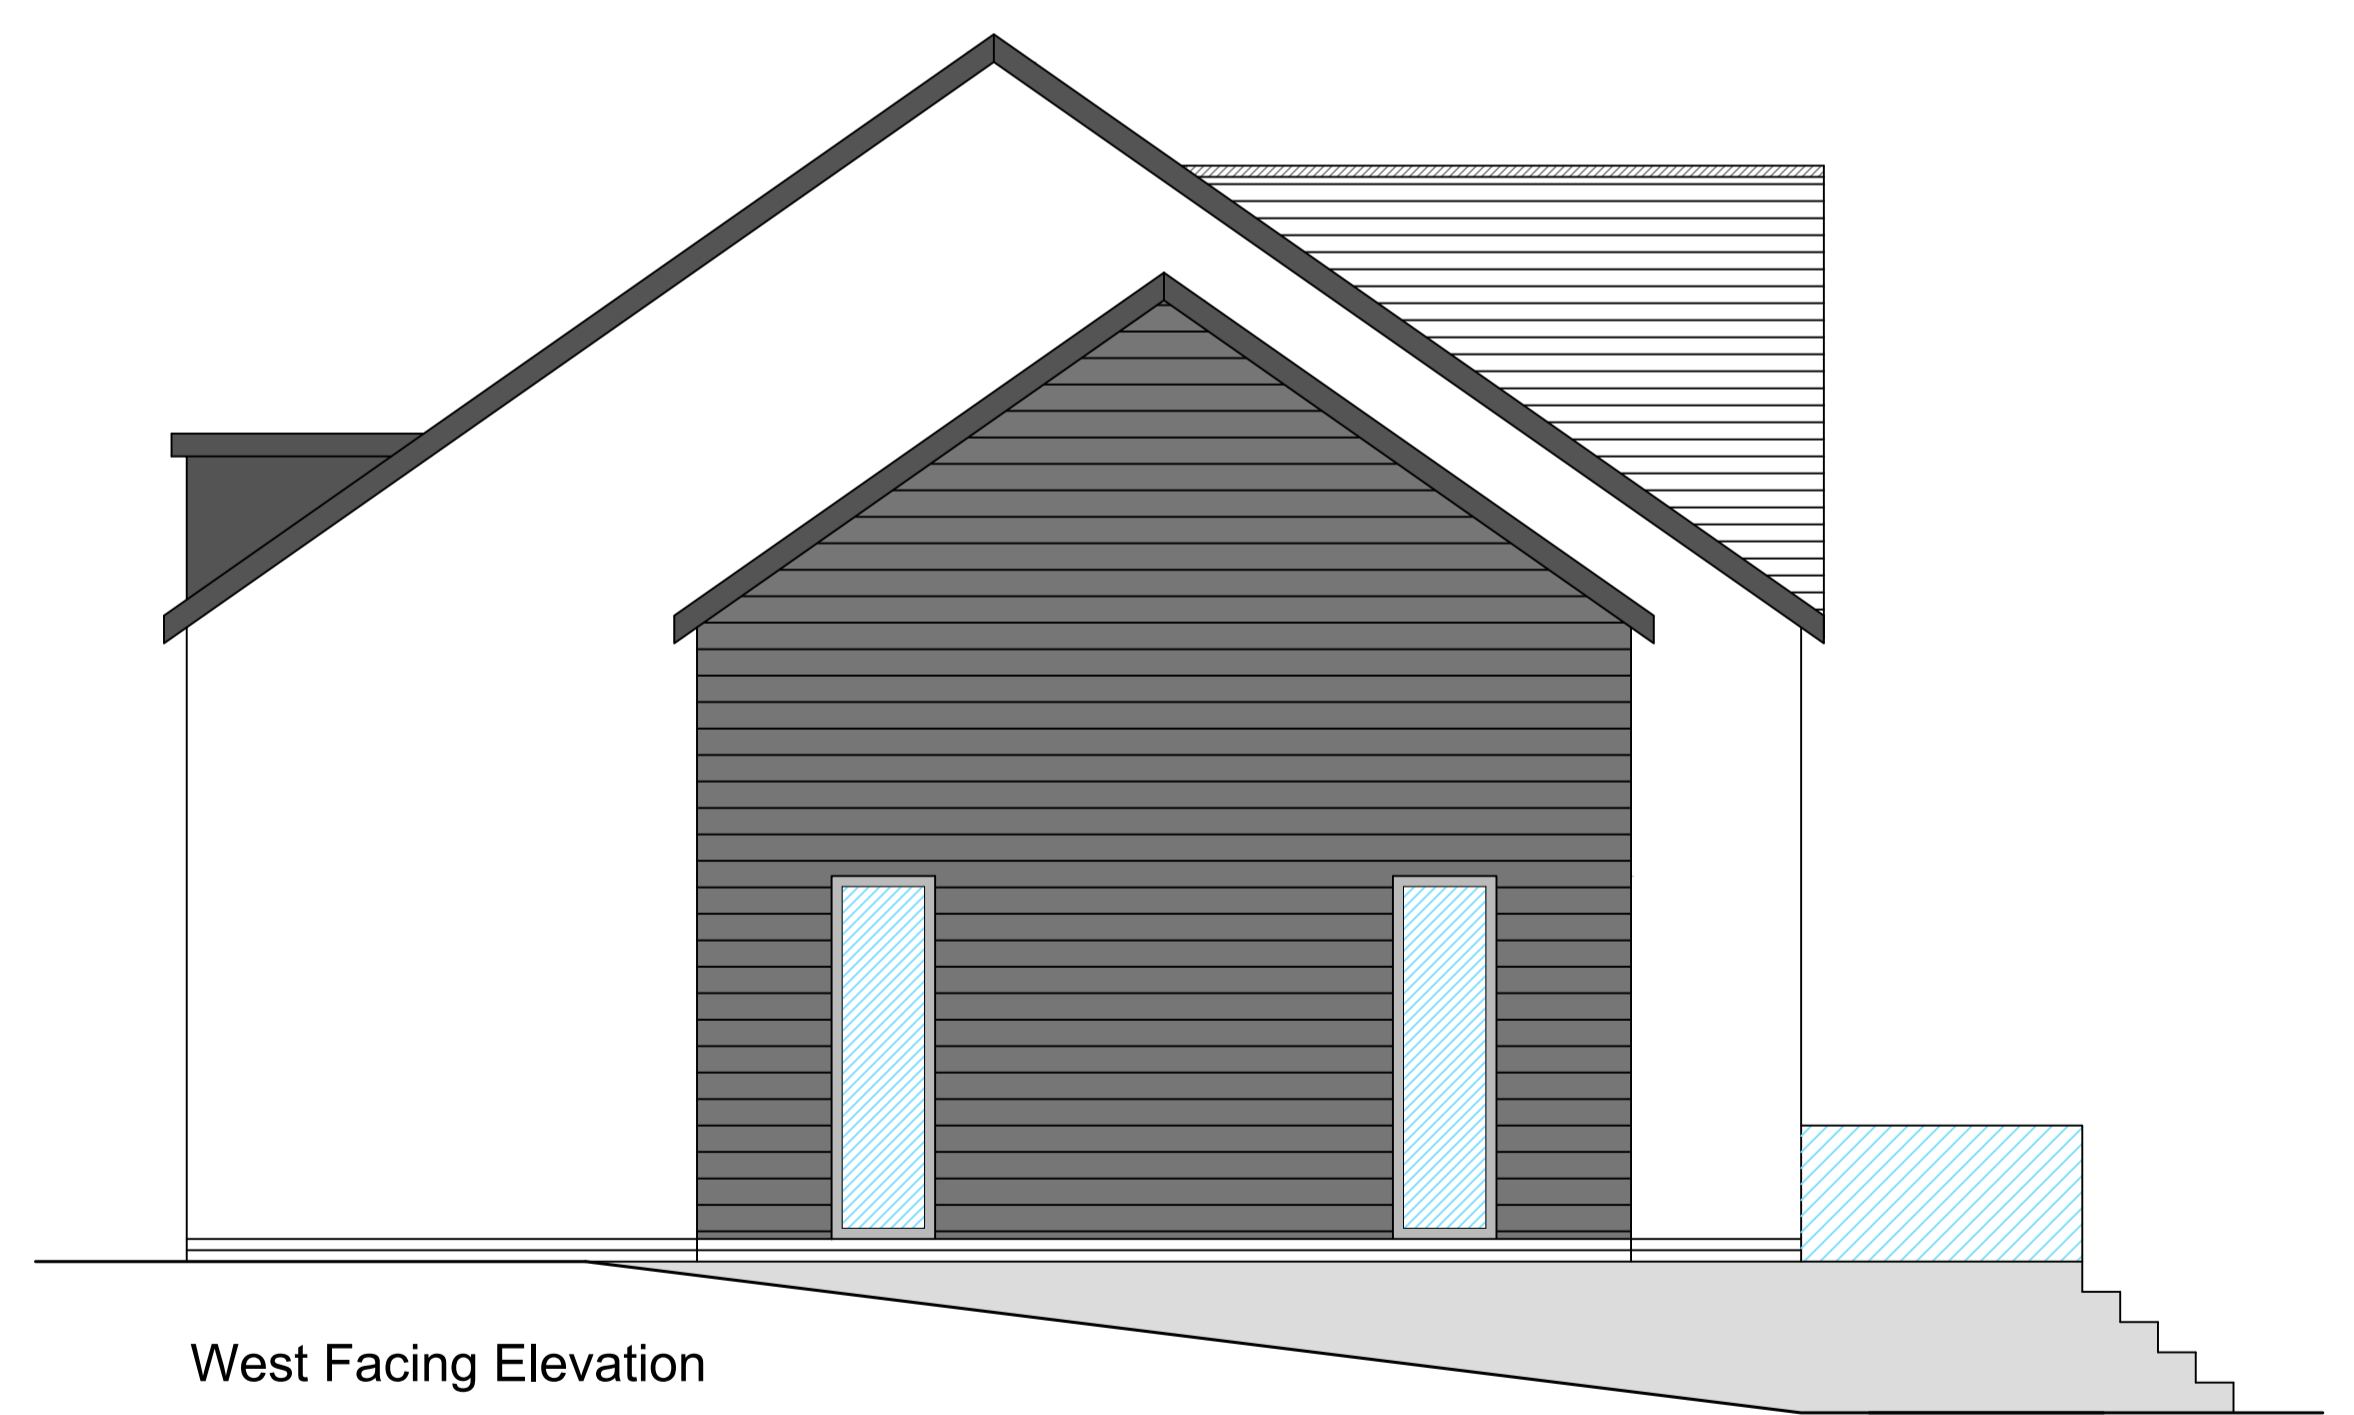

South Facing Elevation

East Facing Elevation

North Facing Elevation

West Facing Elevation

LHG PROJECTS LTD
 Architectural Design & Surveying
 M: 07941 889 509
 E: lhgprojects@gmail.com

PROJECT
 Santillana, Sea View Road, Falmouth

DRAWING TITLE
 Proposed Elevations

DATE
 07/07/21

SCALE
 1:50 @ A1

DRAWING NUMBER
 928.003

REVISION NO.