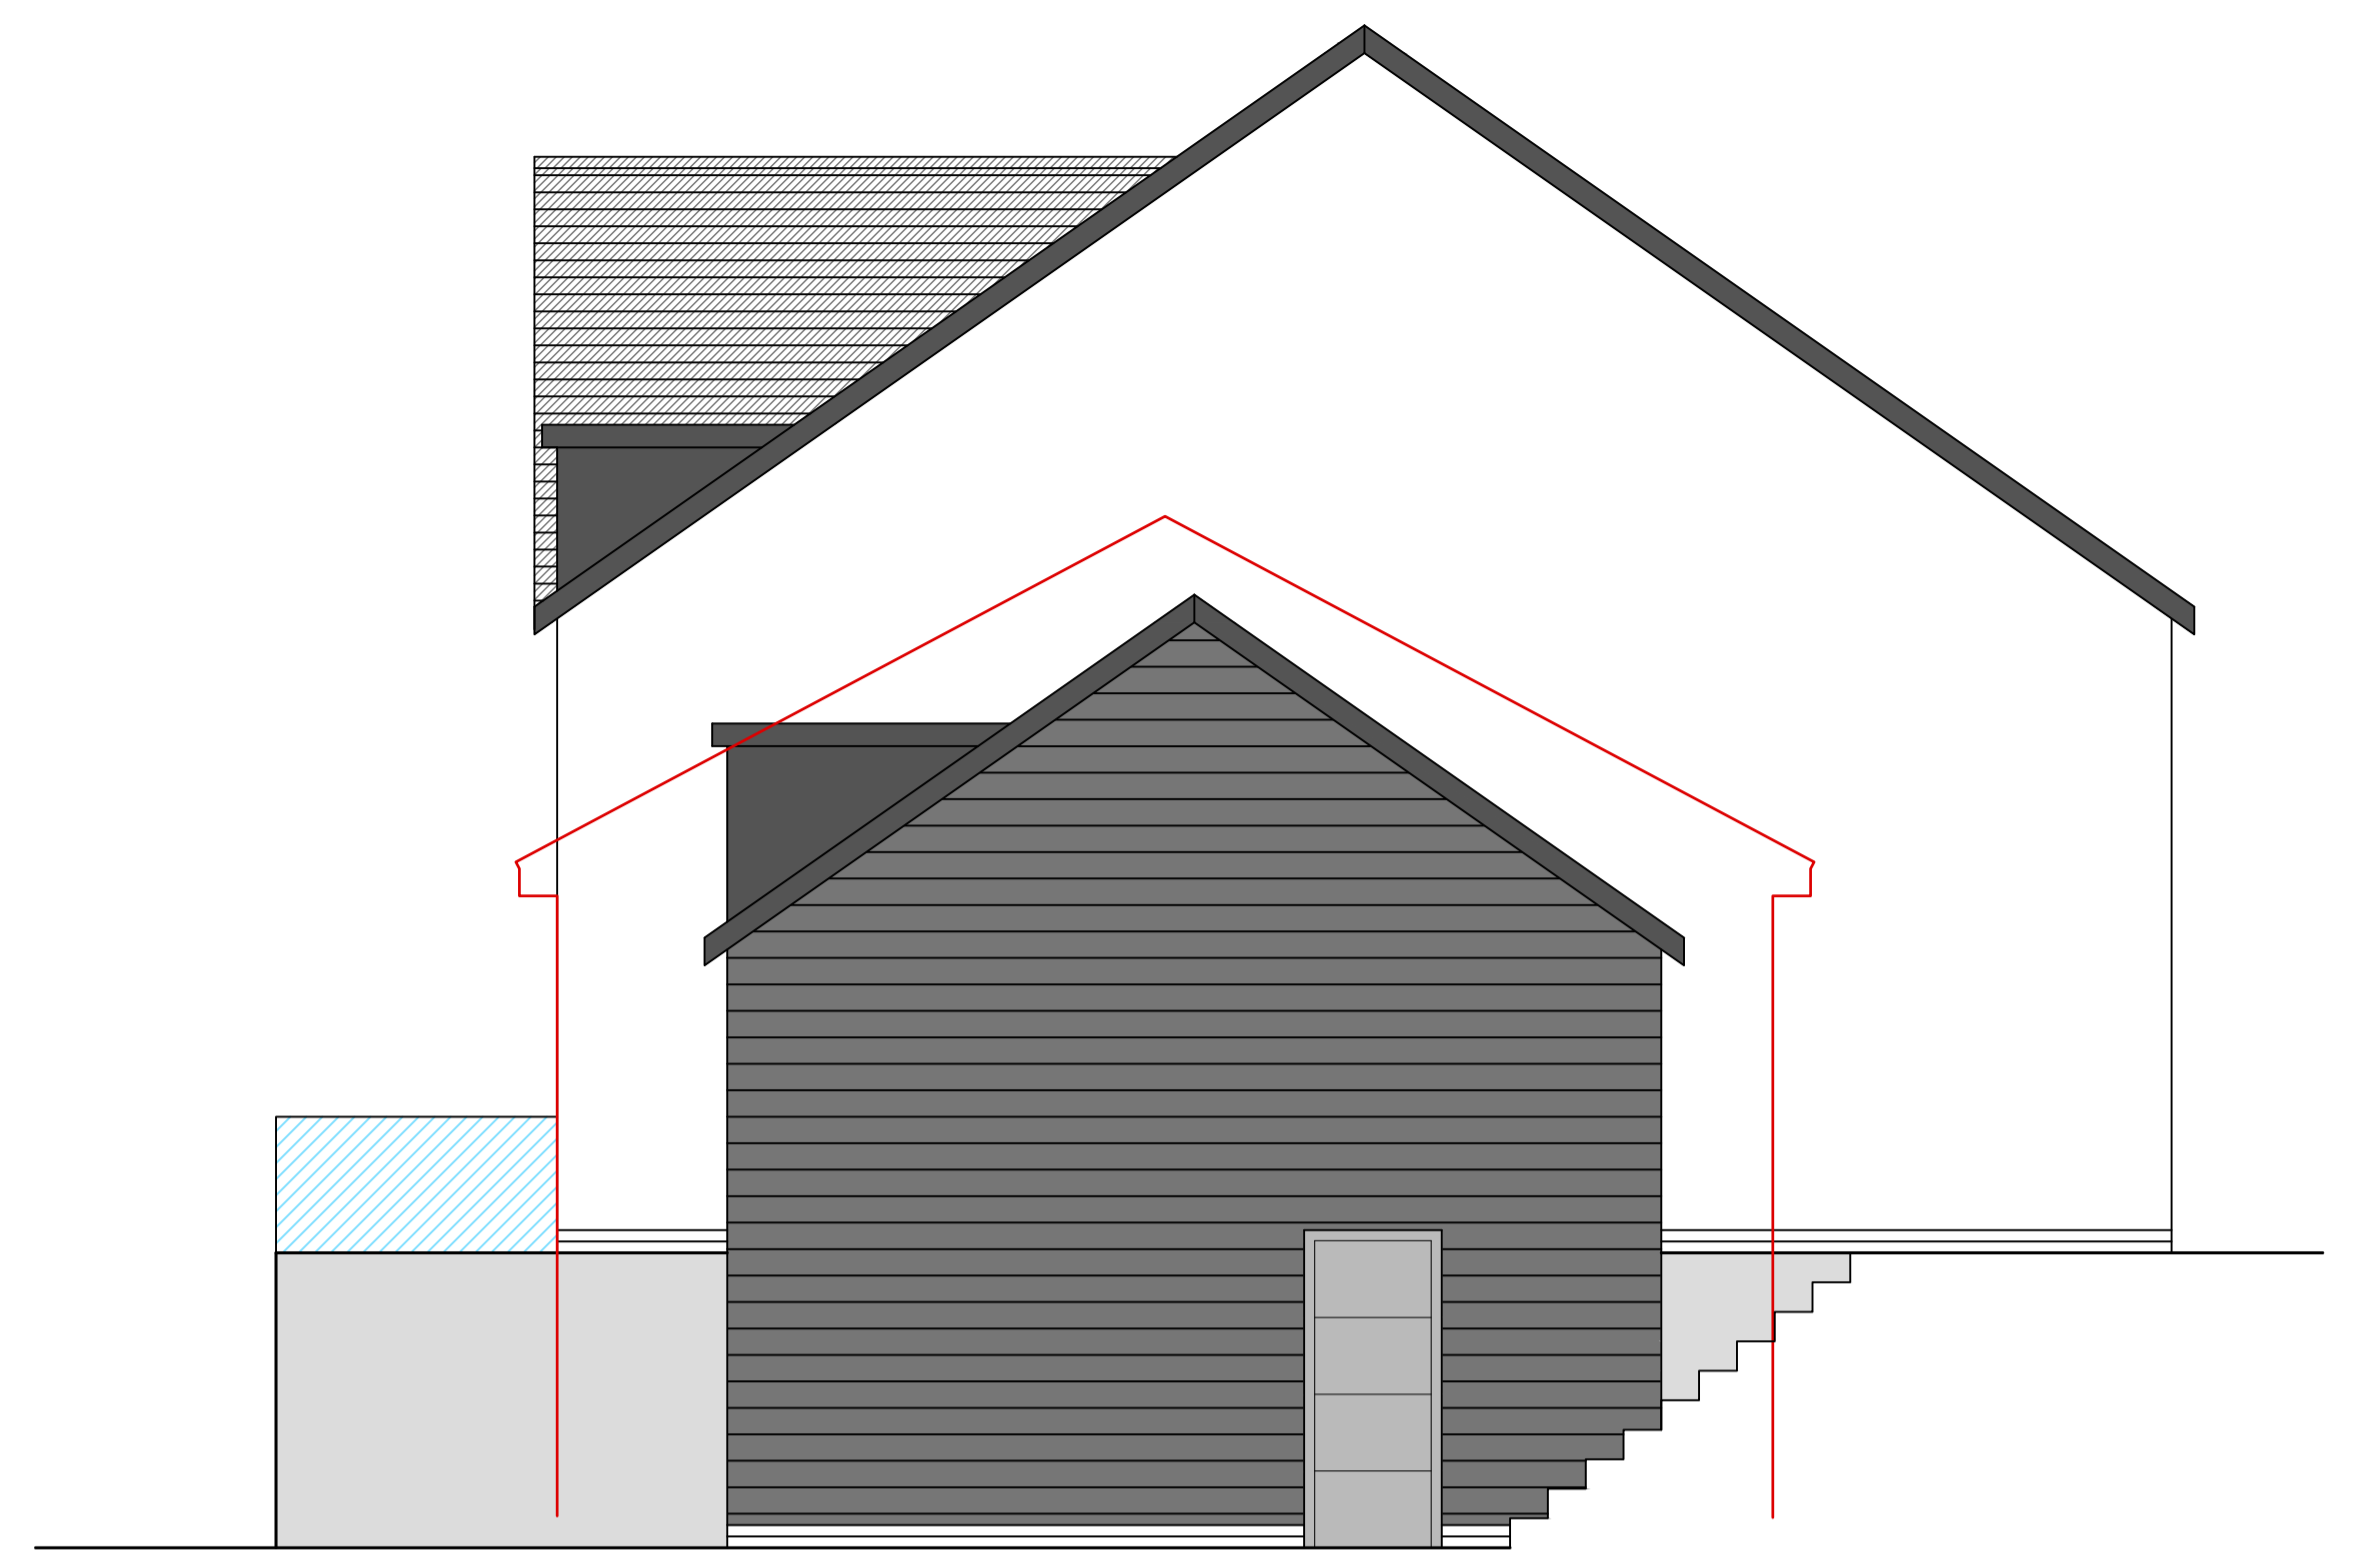

South Facing Elevation

East Facing Elevation

North Facing Elevation

West Facing Elevation

LHG PROJECTS LTD
 Architectural Design & Surveying
 M: 07941 889 509
 E: lhgprojects@gmail.com

PROJECT
 Santillana, Sea View Road, Falmouth

DRAWING TITLE
 Proposed Elevations

DATE
 07/07/21

SCALE
 1:50 @ A1

DRAWING NUMBER
 928.003

REVISION NO.