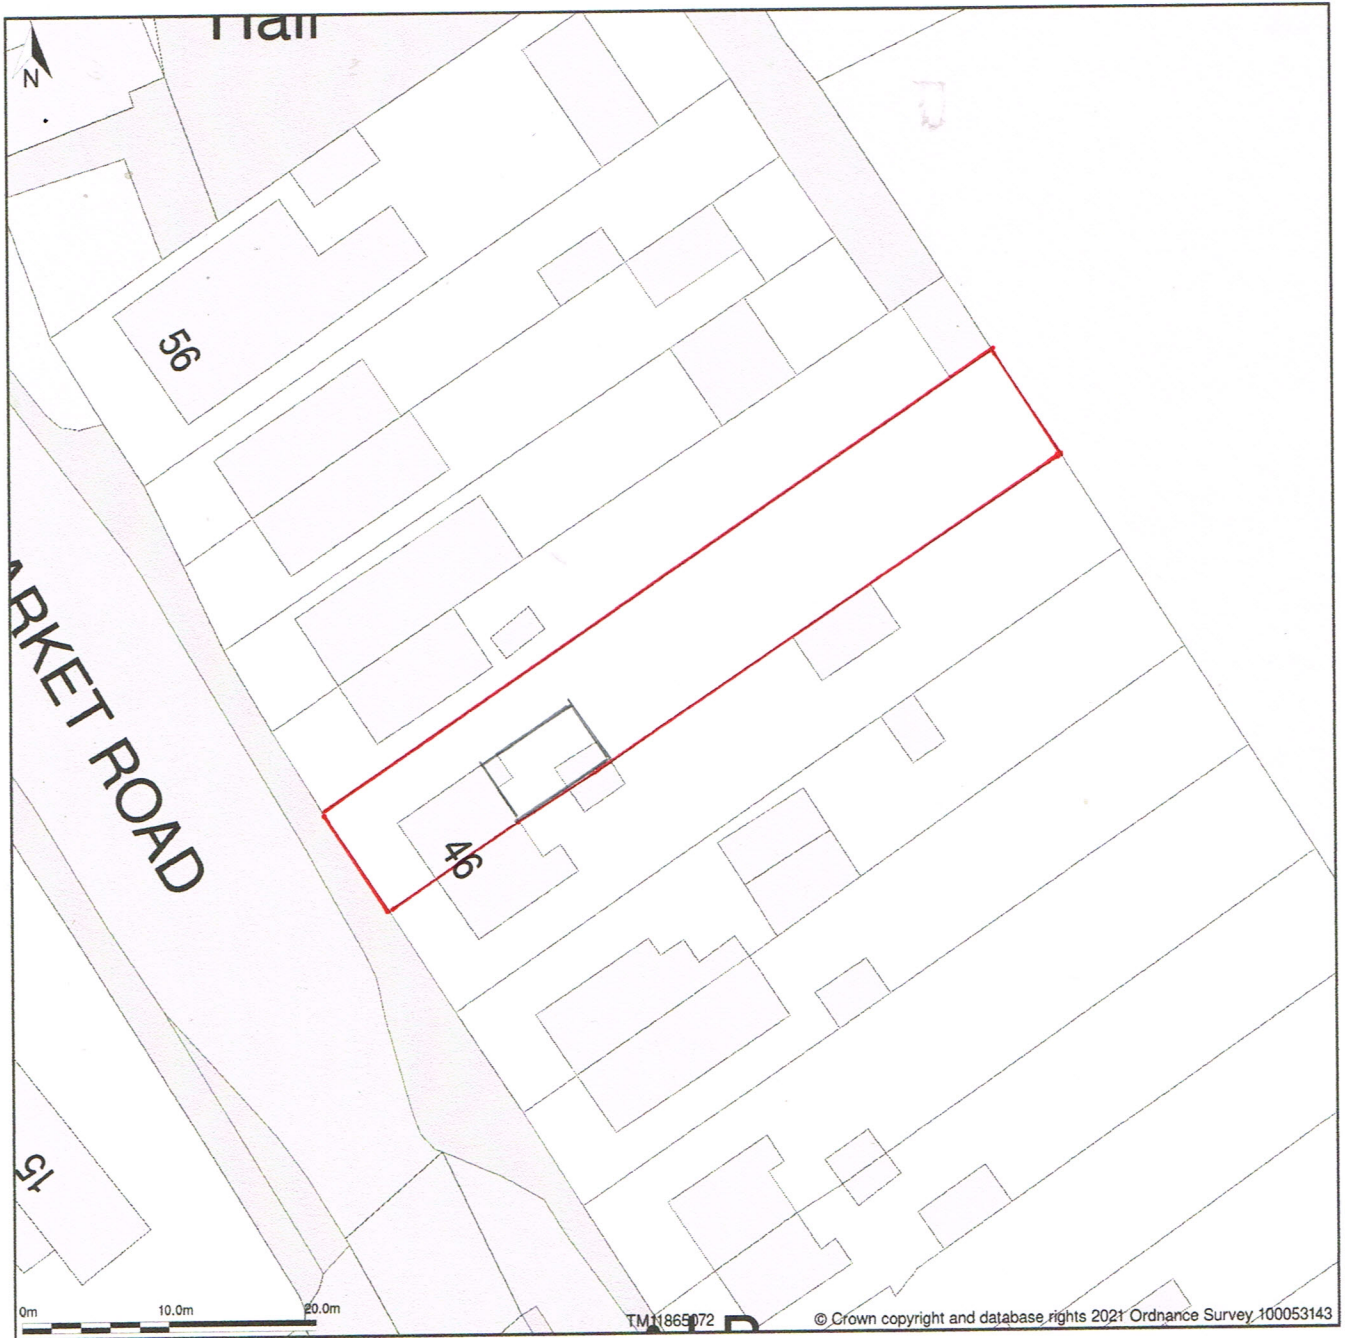

46, Stowmarket Road, Great Blakenham, Suffolk, IP6 0LL

Block Plan shows area bounded by: 611822.29, 250676.54 611912.29, 250766.54 (at a scale of 1:500), OSGridRef: TM11865072. The representation of a road, track or path is no evidence of a right of way. The representation of features as lines is no evidence of a property boundary.

Produced on 18th May 2021 from the Ordnance Survey National Geographic Database and incorporating surveyed revision available at this date. Reproduction in whole or part is prohibited without the prior permission of Ordnance Survey. © Crown copyright 2021. Supplied by [www.buyaplan.co.uk](http://www.buyaplan.co.uk) a licensed Ordnance Survey partner (100053143). Unique plan reference: #00633619-COC59D